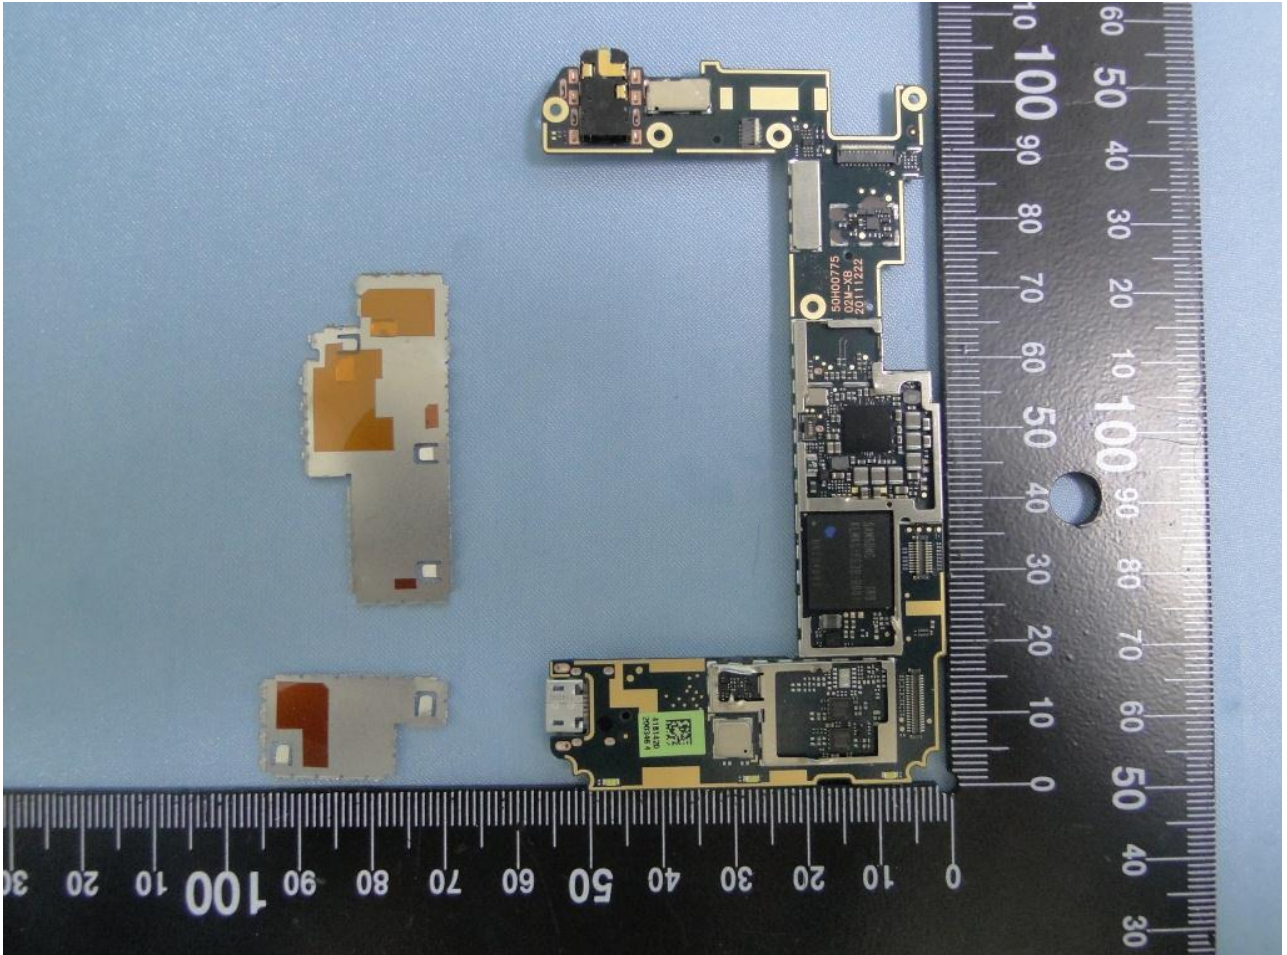

3. Internal Photograph of EUT

Model Name: PK76300

Model Name: PK76300

Model Name: PK76300

Model Name: PK76300

WWAN Antenna <Tx / Rx>

Model Name: PK76300**Bluetooth & WLAN Antenna <Tx / Rx>**

Model Name: PK76300**GPS Antenna <Rx>**

Model Name: PK76300

Model Name: PK76300

Model Name: PK76300

Model Name: PK76300

WWAN Antenna <Tx / Rx>

Model Name: PK76300**Bluetooth & WLAN Antenna <Tx / Rx>**

Model Name: PK76300

GPS Antenna <Rx>