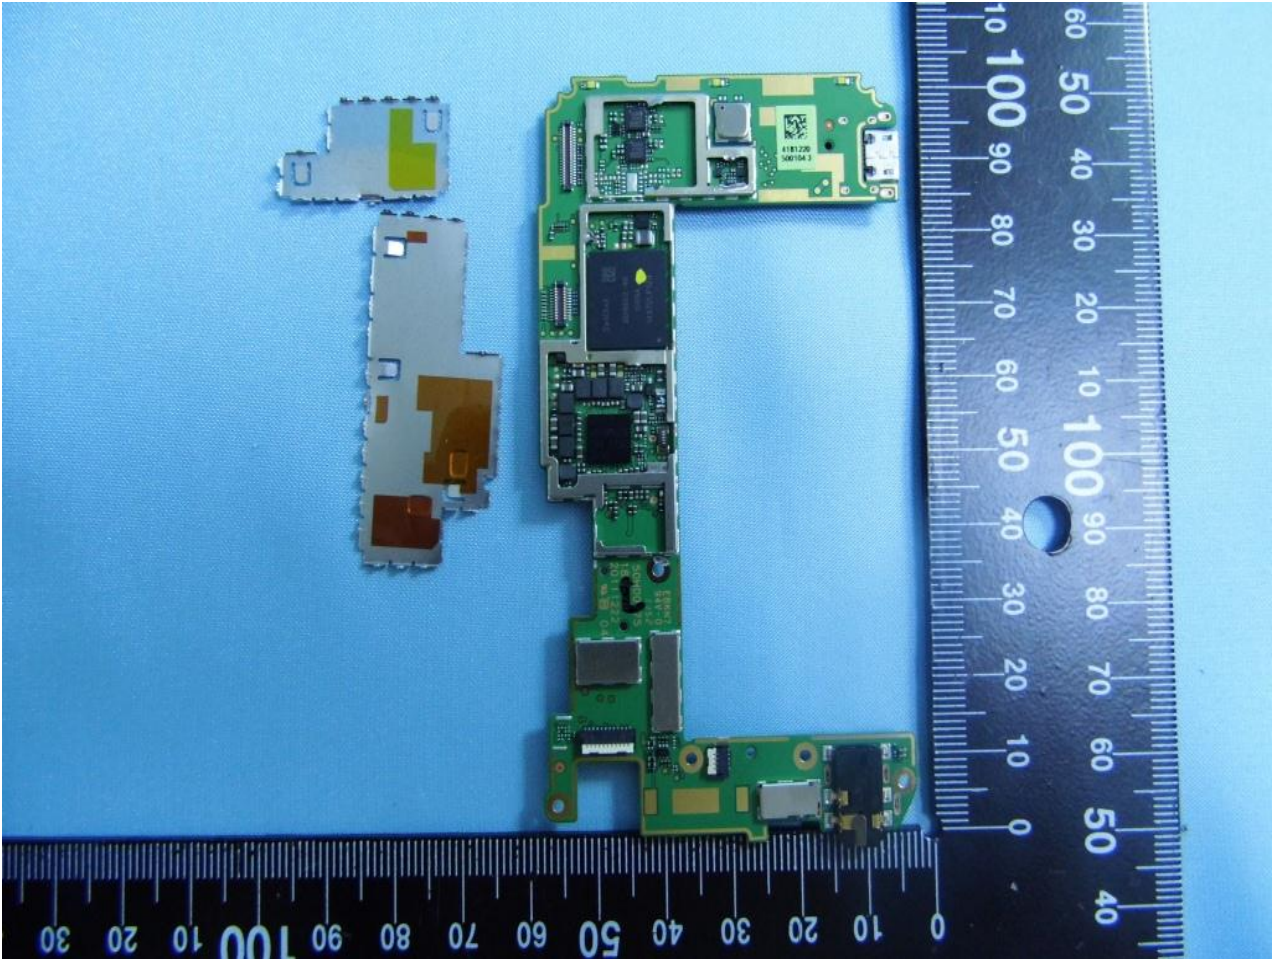

3. Internal Photograph of EUT

Model Name: PK76300

Model Name: PK76300

Model Name: PK76300

Model Name: PK76300

WWAN Antenna <Tx / Rx>

Model Name: PK76300**Bluetooth & WLAN Antenna <Tx / Rx>**

Model Name: PK76300**GPS Antenna <Rx>**

Model Name: PK76300

Model Name: PK76300

Model Name: PK76300

Model Name: PK76300

WWAN Antenna <Tx / Rx>

Model Name: PK76300**Bluetooth & WLAN Antenna <Tx / Rx>**

Model Name: PK76300

GPS Antenna <Rx>