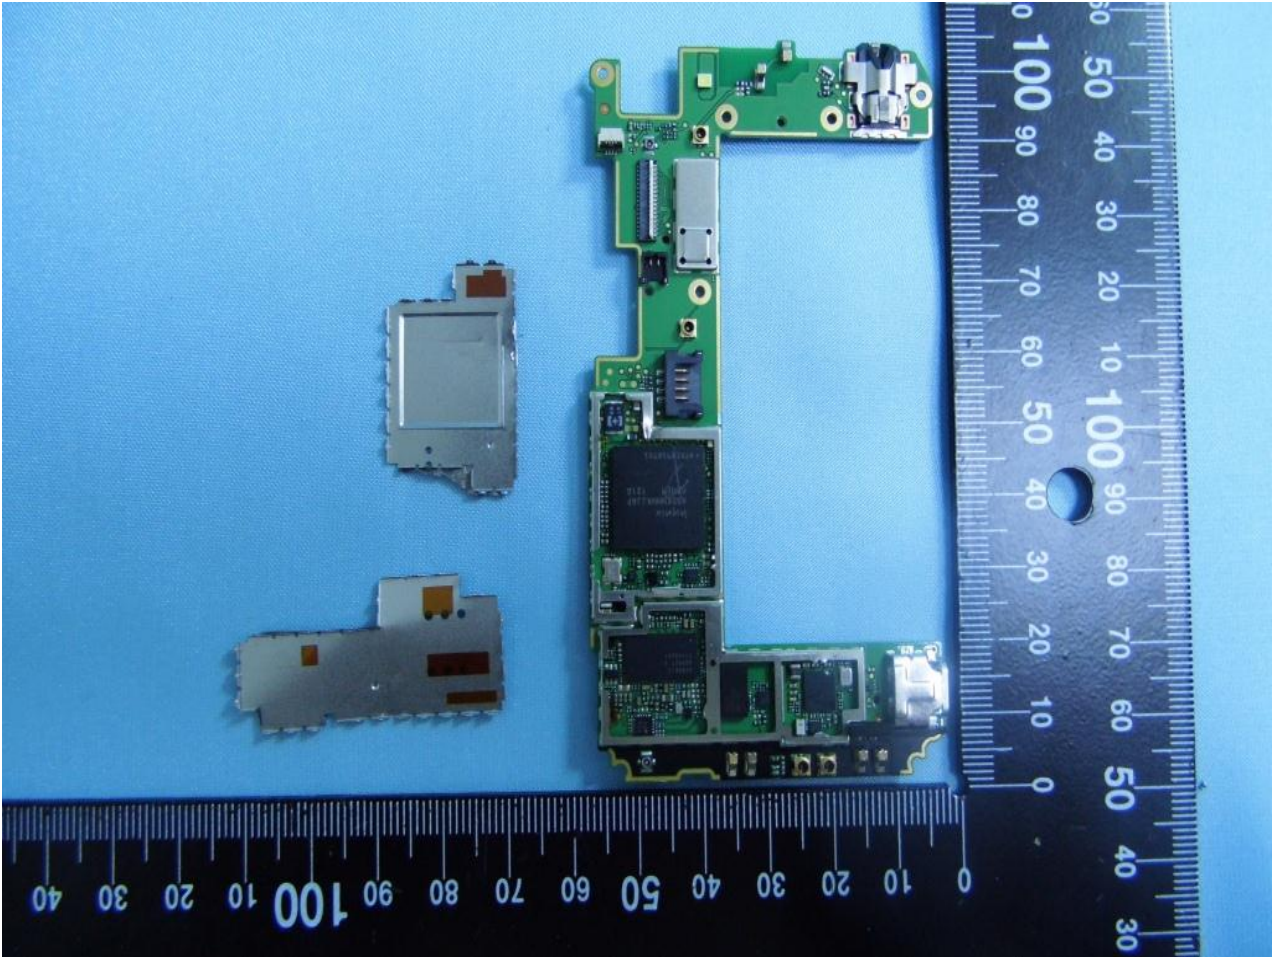

3. Internal Photograph of EUT

Model Name: PK76300

Model Name: PK76300

Model Name: PK76300

Model Name: PK76300

WWAN Antenna <Tx / Rx>

Model Name: PK76300**Bluetooth & WLAN Antenna <Tx / Rx>**

Model Name: PK76300**GPS Antenna <Rx>**

Model Name: PK76300

Model Name: PK76300

Model Name: PK76300

Model Name: PK76300

WWAN Antenna <Tx / Rx>

Model Name: PK76300**Bluetooth & WLAN Antenna <Tx / Rx>**

Model Name: PK76300

GPS Antenna <Rx>