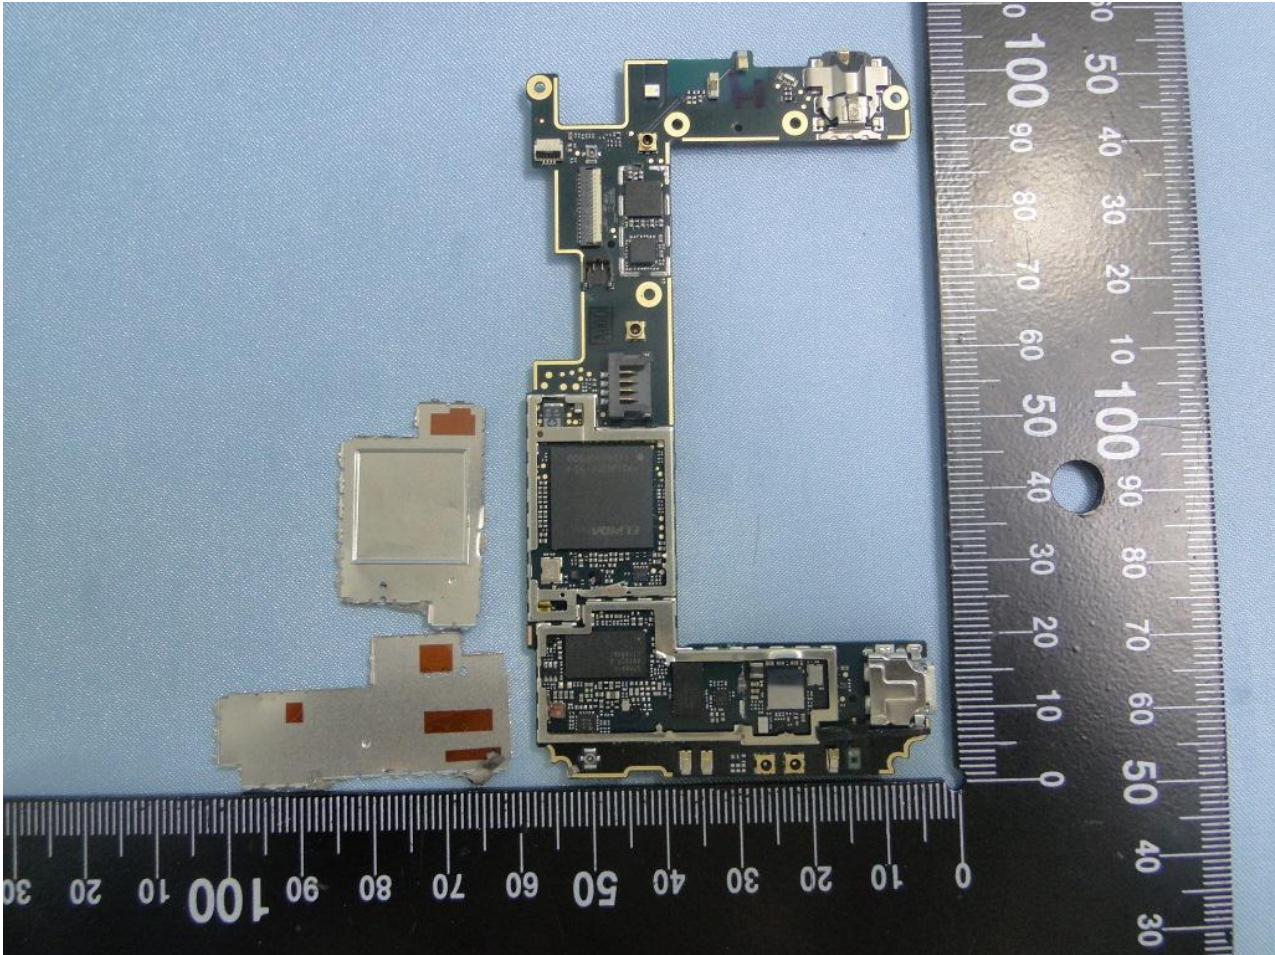

3. Internal Photograph of EUT

Model Name: PK76300

Model Name: PK76300

Model Name: PK76300

Model Name: PK76300

WWAN Antenna <Tx / Rx>

Model Name: PK76300**Bluetooth & WLAN Antenna <Tx / Rx>**

Model Name: PK76300**GPS Antenna <Rx>**

Model Name: PK76300

Model Name: PK76300

Model Name: PK76300

Model Name: PK76300

WWAN Antenna <Tx / Rx>

Model Name: PK76300**Bluetooth & WLAN Antenna <Tx / Rx>**

Model Name: PK76300

GPS Antenna <Rx>