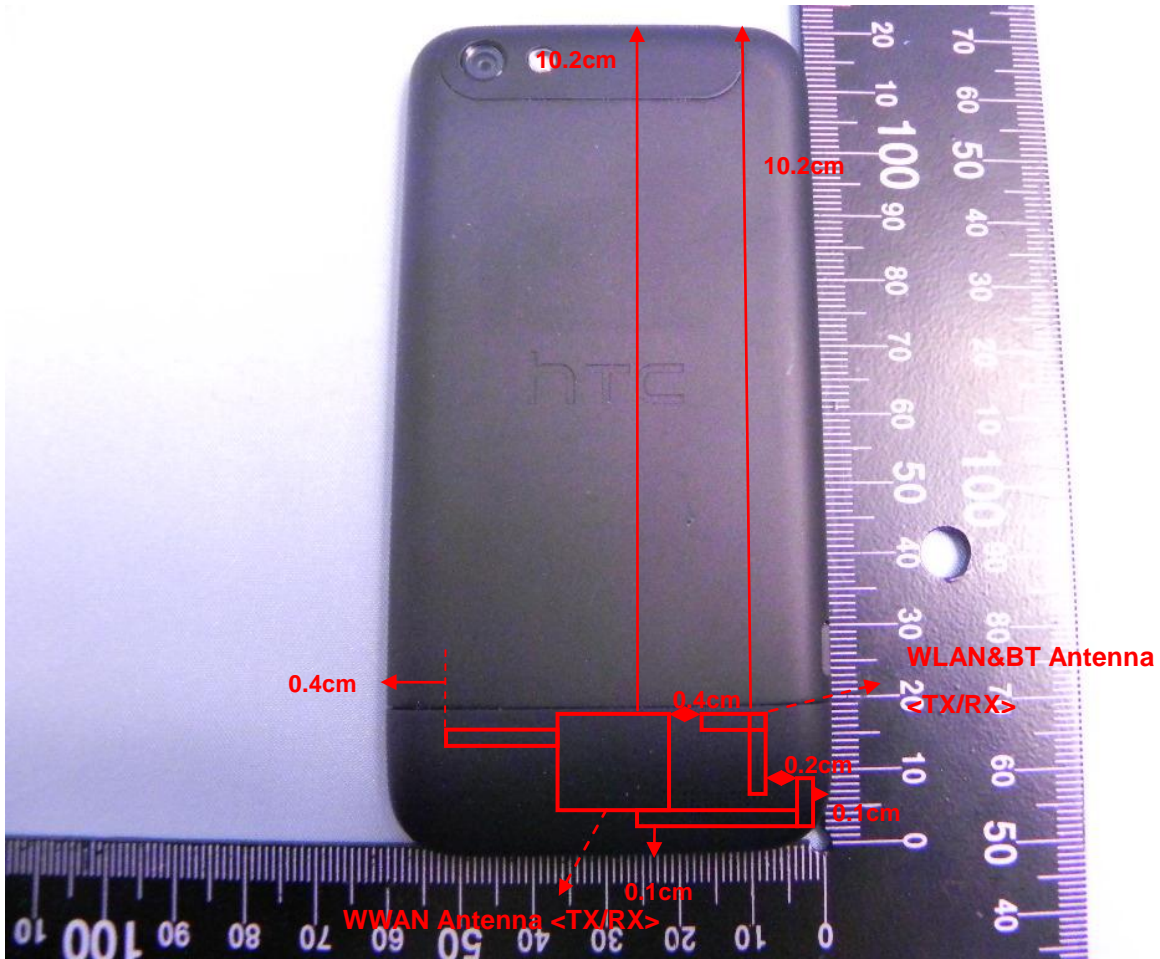

**Appendix D. Test Setup Photos**

**Right Cheek**

**Right Tilted**

**Left Cheek**

**Left Tilted**

**Front of the DUT with Phantom 1 cm Gap  
(DUT without Earphone)**

**Back of the DUT with Phantom 1 cm Gap  
(DUT without Earphone)**

Back of the DUT with Phantom 1 cm Gap  
(DUT with Earphone 1)

Back of the DUT with Phantom 1 cm Gap  
(DUT with Earphone 2)

Right Side of the DUT with Phantom 1 cm Gap

Left Side of the DUT with Phantom 1 cm Gap

Bottom Side of the DUT with Phantom 1 cm Gap

Antenna Location :

Antenna	Length	Width
WWAN Antenna <TX/RX>	5.4m	1.9m
WLAN & Bluetooth Antenna <TX/RX>	1.0m	1.5cm