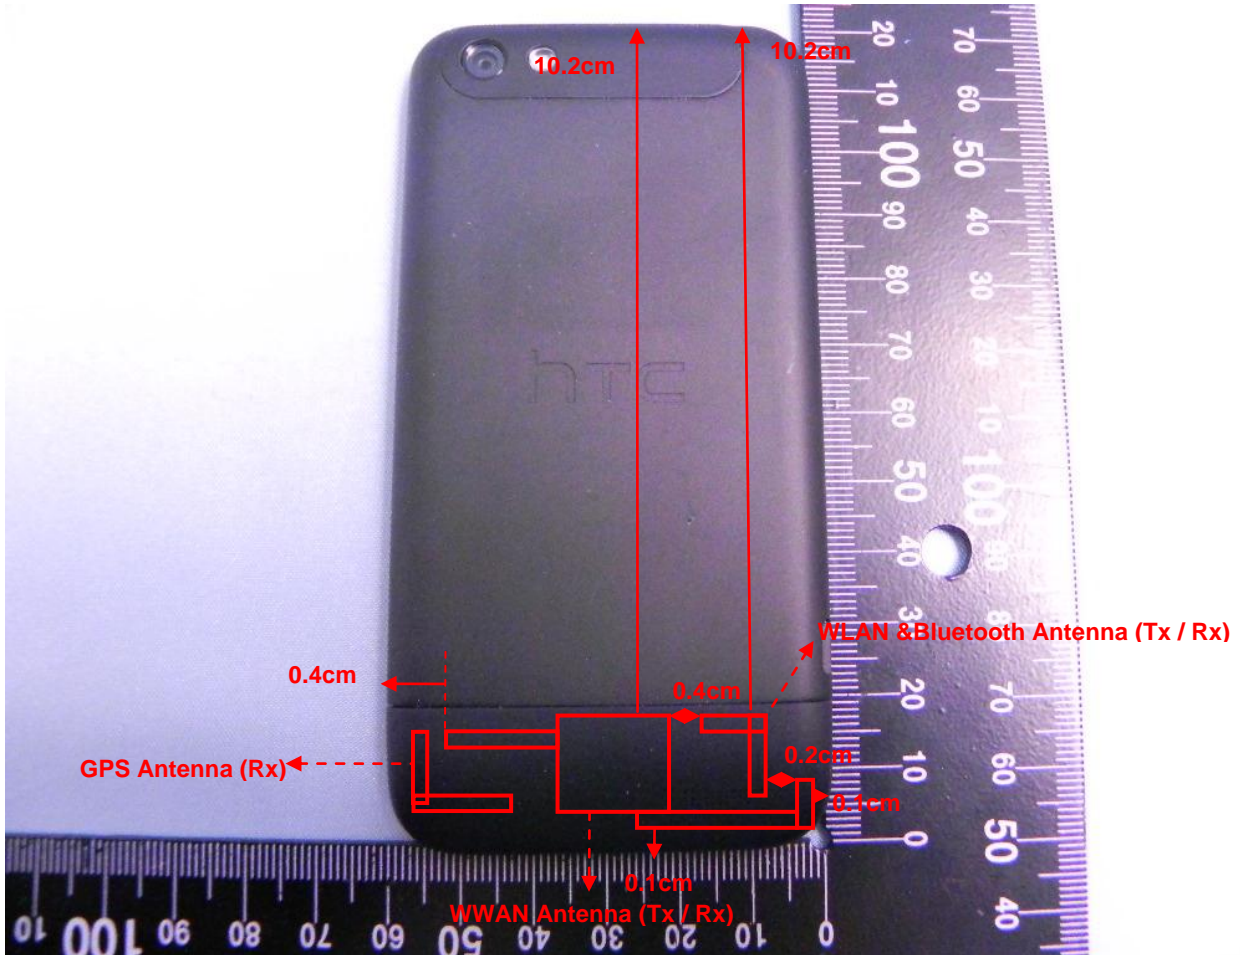

Model Name: PK76110

Antenna Location	Length	Width
WLAN Antenna (Tx / Rx)	5.4cm	1.9cm
WLAN & Bluetooth Antenna (Tx / Rx)	1.0cm	1.5cm
GPS Antenna (Rx)	1.4cm	1.2cm