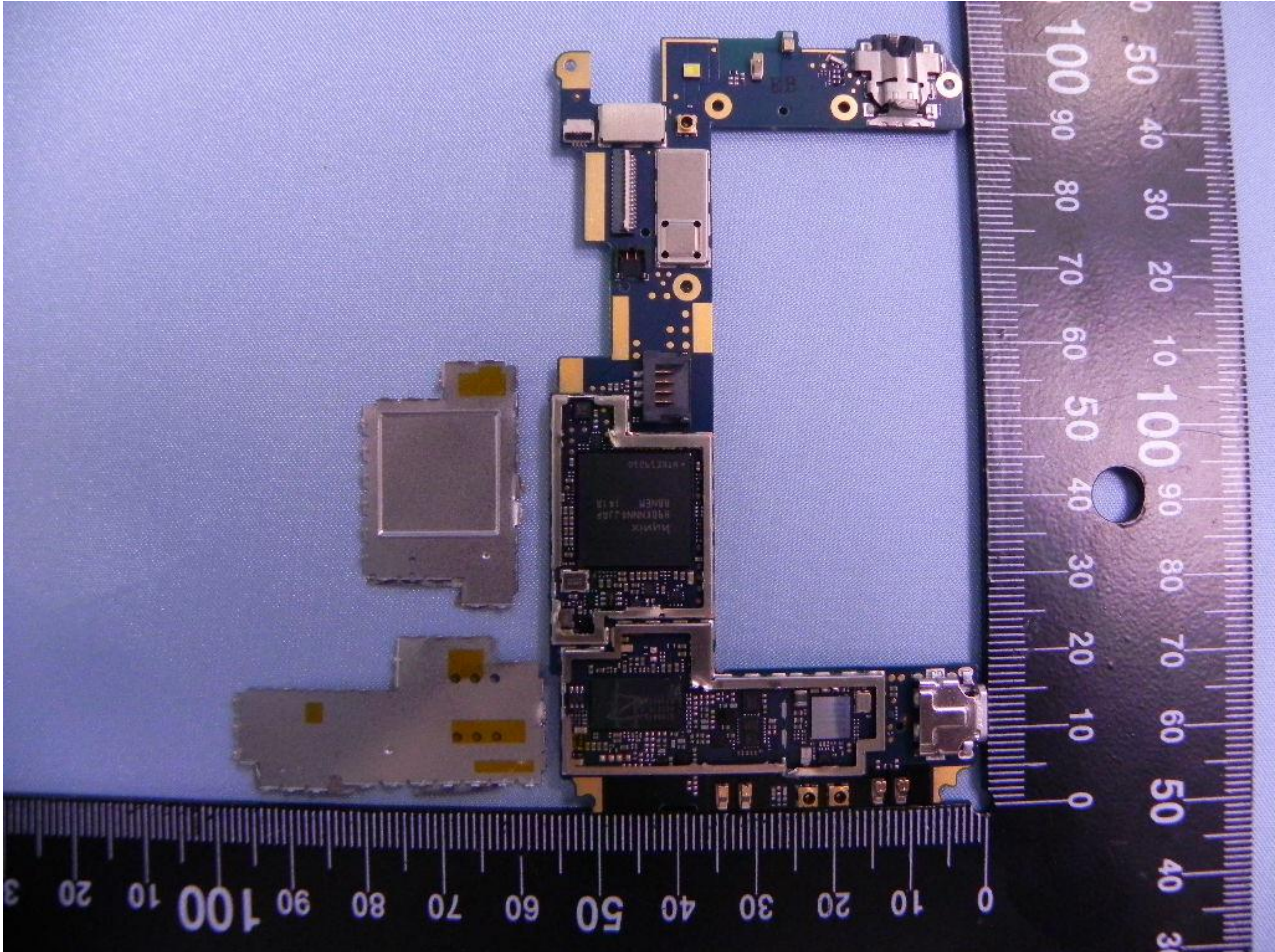

3. Internal Photograph of EUT

Model Name: PK76110

Model Name: PK76110

Model Name: PK76110

WWAN Antenna (Tx / Rx)

Model Name: PK76110

WLAN & Bluetooth Antenna (Tx / Rx)

Model Name: PK76110

GPS Antenna (Rx)

Model Name: PK76110

Model Name: PK76110

Model Name: PK76110

WWAN Antenna (Tx / Rx)

Model Name: PK76110

WLAN & Bluetooth Antenna (Tx / Rx)

Model Name: PK76110

GPS Antenna (Rx)