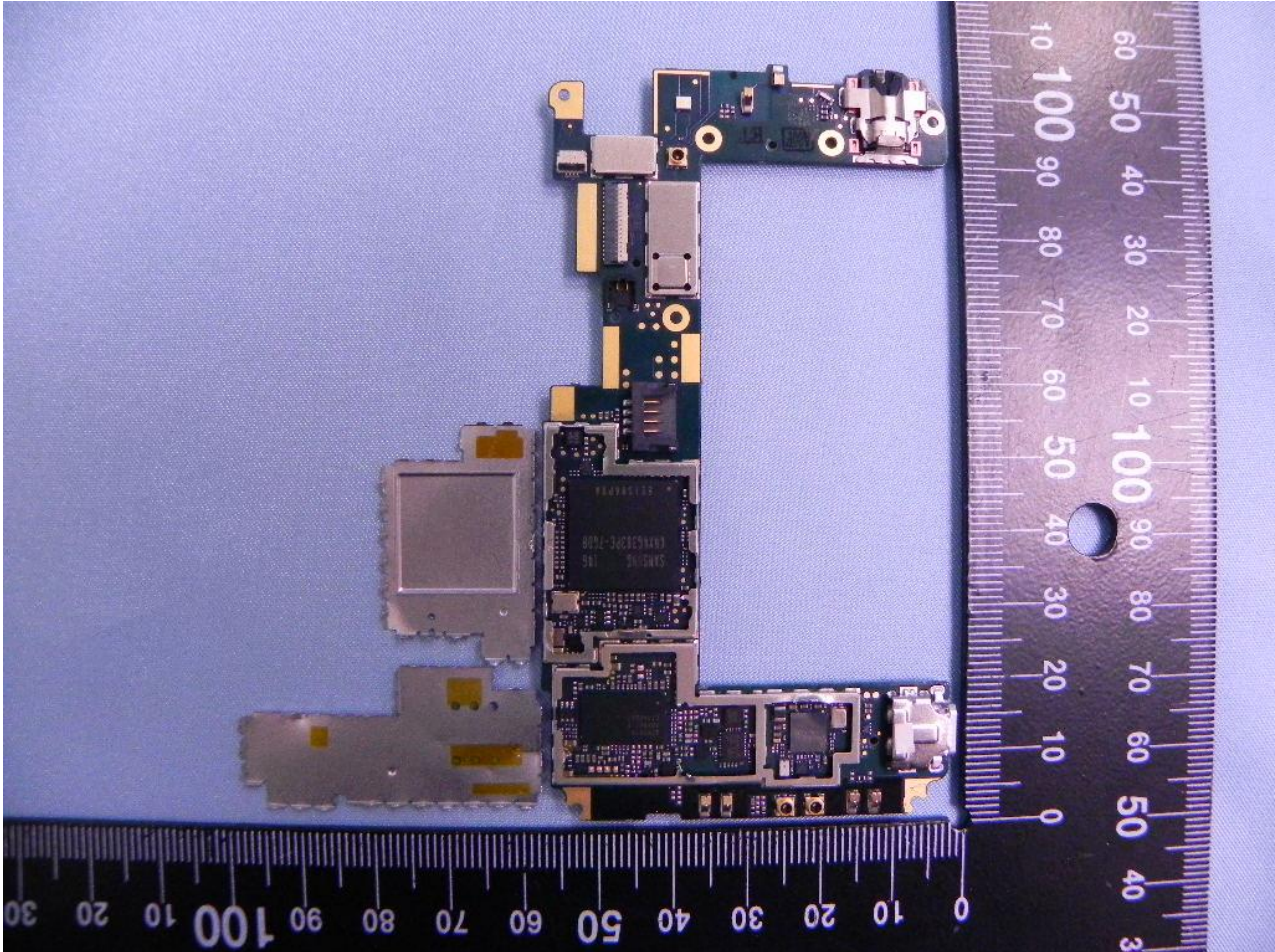

3. Internal Photograph of EUT

Model Name: PK76110

Model Name: PK76110

Model Name: PK76110

WWAN Antenna (Tx / Rx)

Model Name: PK76110

WLAN & Bluetooth Antenna (Tx / Rx)

Model Name: PK76110

GPS Antenna (Rx)

Model Name: PK76110

Model Name: PK76110

Model Name: PK76110

WWAN Antenna (Tx / Rx)

Model Name: PK76110

WLAN & Bluetooth Antenna (Tx / Rx)

Model Name: PK76110

GPS Antenna (Rx)