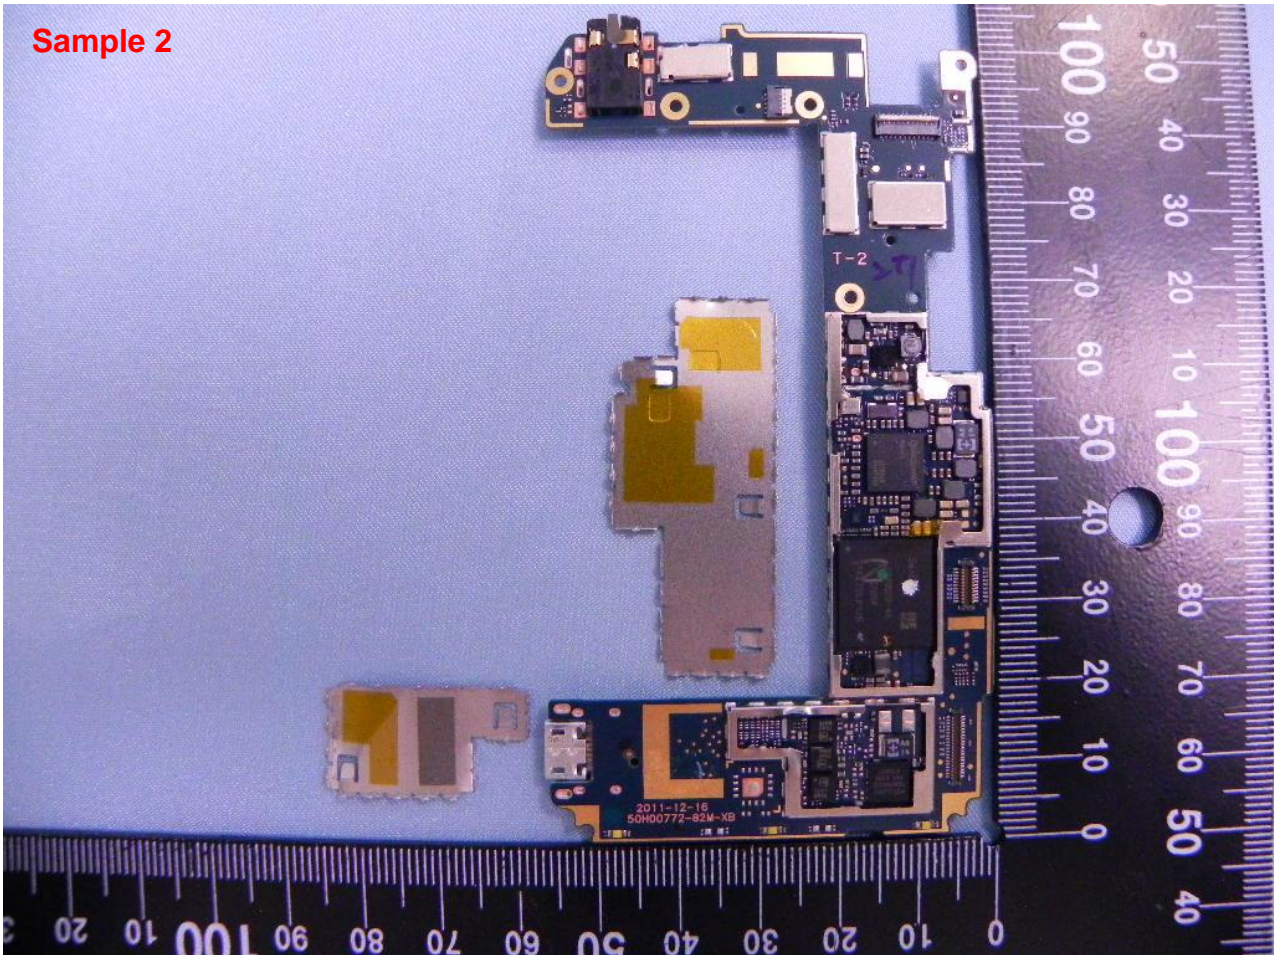

3. Internal Photograph of EUT

Model Name: PK76110

Model Name: PK76110

Model Name: PK76110

WWAN Antenna (Tx / Rx)

Model Name: PK76110

WLAN & Bluetooth Antenna (Tx / Rx)

Model Name: PK76110

GPS Antenna (Rx)

Model Name: PK76110

Model Name: PK76110

Model Name: PK76110

WWAN Antenna (Tx / Rx)

Model Name: PK76110

WLAN & Bluetooth Antenna (Tx / Rx)

Model Name: PK76110

GPS Antenna (Rx)