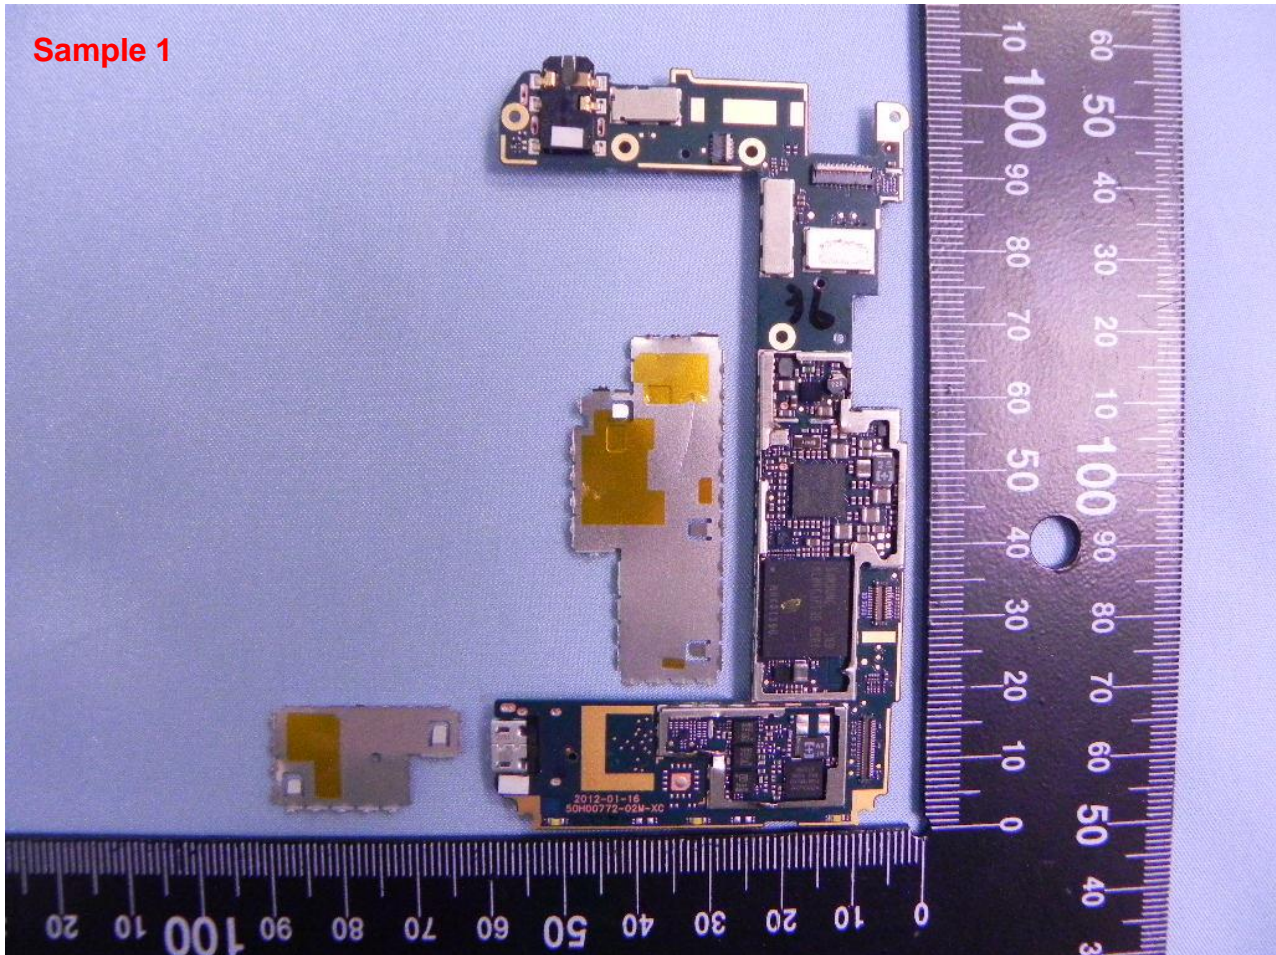

3. Internal Photograph of EUT

Model Name: PK76110

Model Name: PK76110

Model Name: PK76110

WWAN Antenna (Tx / Rx)

Model Name: PK76110

WLAN & Bluetooth Antenna (Tx / Rx)

Model Name: PK76110

GPS Antenna (Rx)

Model Name: PK76110

Model Name: PK76110

Model Name: PK76110

WWAN Antenna (Tx / Rx)

Model Name: PK76110

WLAN & Bluetooth Antenna (Tx / Rx)

Model Name: PK76110

GPS Antenna (Rx)