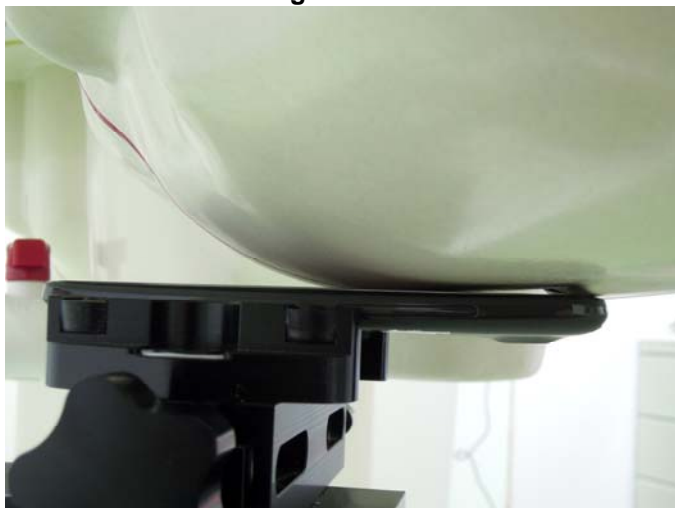

# FCC SAR Test Report

## <Photographs of SAR Setup>

Right Cheek

Right Tilted

Left Cheek

Left Tilted

Front Face of EUT with 1 cm Gap  
(Body Worn Mode)

Rear Face of EUT with 1 cm Gap  
(Body Worn Mode)

# FCC SAR Test Report

**Front Face of EUT with 1 cm Gap  
(Hotspot Mode)**

**Rear Face of EUT with 1 cm Gap  
(Hotspot Mode)**

**Left Side of EUT with 1 cm Gap  
(Hotspot Mode)**

**Right Side of EUT with 1 cm Gap  
(Hotspot Mode)**