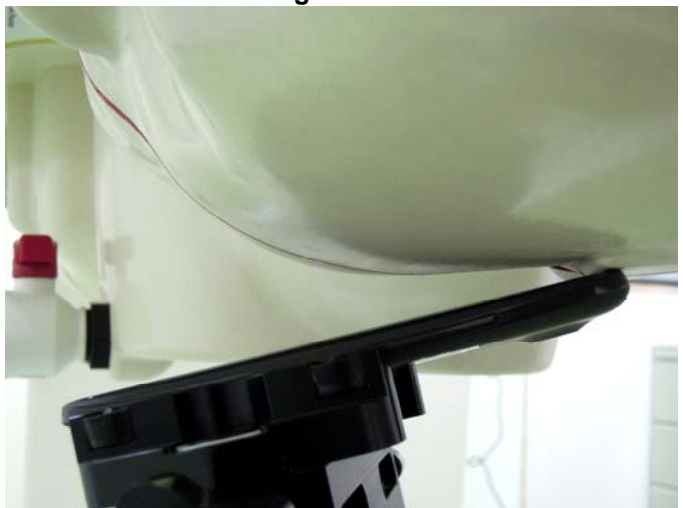

## <Photographs of SAR Setup>

Right Cheek

Right Tilted

Left Cheek

Left Tilted

Front Face of EUT with 1 cm Gap  
(Body Worn Mode)

Rear Face of EUT with 1 cm Gap  
(Body Worn Mode)

# FCC SAR Test Report

**Front Face of EUT with 1 cm Gap  
(Hotspot Mode)**

**Rear Face of EUT with 1 cm Gap  
(Hotspot Mode)**

**Left Side of EUT with 1 cm Gap  
(Hotspot Mode)**

**Right Side of EUT with 1 cm Gap  
(Hotspot Mode)**