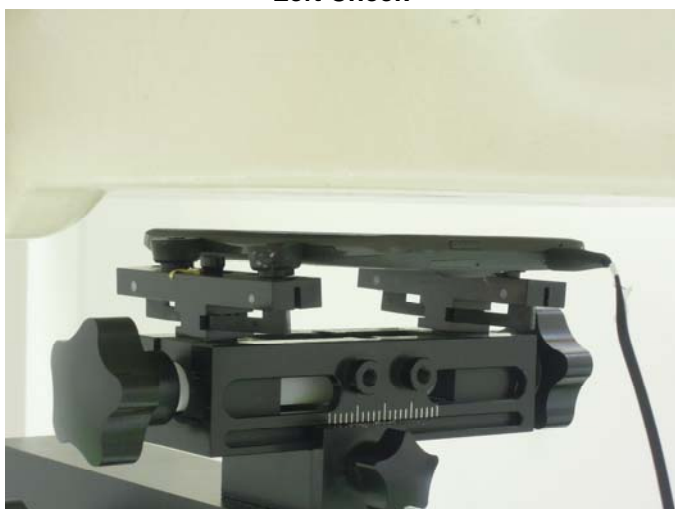

## <Photographs of SAR Setup>

Right Cheek

Right Tilted

Left Cheek

Left Tilted

Front Face of EUT with 1 cm Gap  
(Body Worn Mode)

Rear Face of EUT with 1 cm Gap  
(Body Worn Mode)

# FCC SAR Test Report

**Front Face of EUT with 1 cm Gap  
(Hotspot Mode)**

**Rear Face of EUT with 1 cm Gap  
(Hotspot Mode)**

**Left Side of EUT with 1 cm Gap  
(Hotspot Mode)**

**Right Side of EUT with 1 cm Gap  
(Hotspot Mode)**