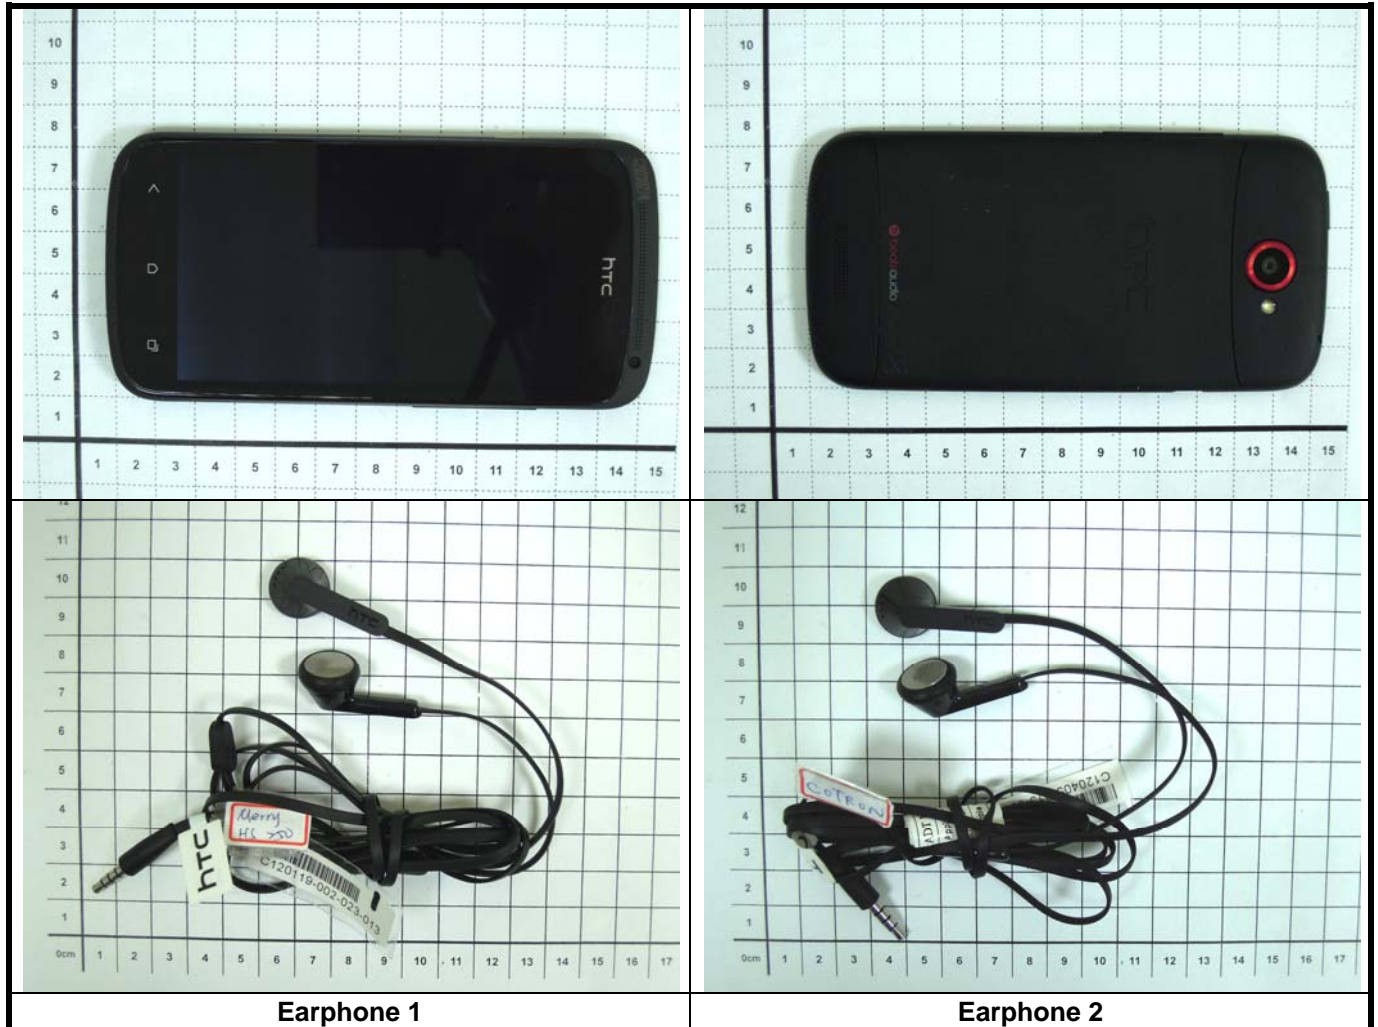

FCC SAR Test Report

<Photographs of EUT>

FCC SAR Test Report

<Photographs of SAR Setup>

Right Cheek

Right Tilted

Left Cheek

Left Tilted

FCC SAR Test Report

**Front Face of DUT with 1 cm Gap
(Body Worn, EUT + Earphone 1)**

**Rear Face of DUT with 1 cm Gap
(Body Worn, EUT + Earphone 1)**

**Front Face of DUT with 1 cm Gap
(Body Worn, EUT + Earphone 2)**

**Rear Face of DUT with 1 cm Gap
(Body Worn, EUT + Earphone 2)**

FCC SAR Test Report

**Front Face of DUT with 1 cm Gap
(Hotspot Mode)**

**Rear Face of DUT with 1 cm Gap
(Hotspot Mode)**

**Left Side of DUT with 1 cm Gap
(Hotspot Mode)**

**Right Side of DUT with 1 cm Gap
(Hotspot Mode)**

**Top Side of DUT with 1 cm Gap
(Hotspot Mode)**

**Bottom Side of DUT with 1 cm Gap
(Hotspot Mode)**