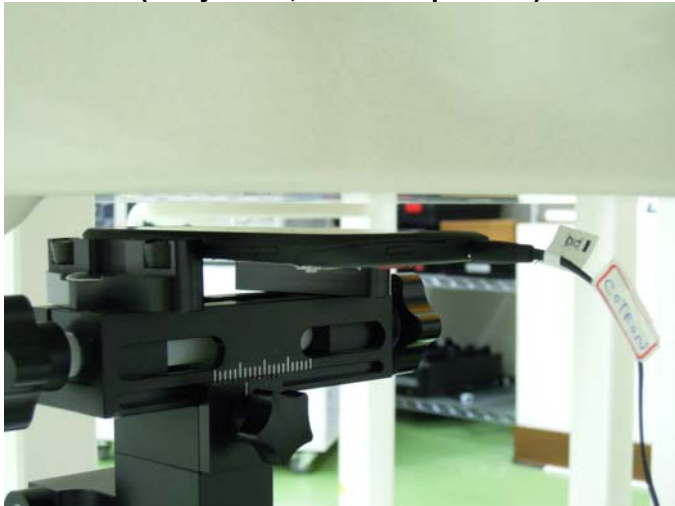

FCC SAR Test Report

<Photographs of EUT>

FCC SAR Test Report

<Photographs of SAR Setup>

Right Cheek

Right Tilted

Left Cheek

Left Tilted

FCC SAR Test Report

**Front Face of DUT with 1 cm Gap
(Body Worn, EUT + Earphone 1)**

**Rear Face of DUT with 1 cm Gap
(Body Worn, EUT + Earphone 1)**

**Front Face of DUT with 1 cm Gap
(Body Worn, EUT + Earphone 2)**

**Rear Face of DUT with 1 cm Gap
(Body Worn, EUT + Earphone 2)**

FCC SAR Test Report

**Front Face of DUT with 1 cm Gap
(Hotspot Mode)**

**Rear Face of DUT with 1 cm Gap
(Hotspot Mode)**

**Left Side of DUT with 1 cm Gap
(Hotspot Mode)**