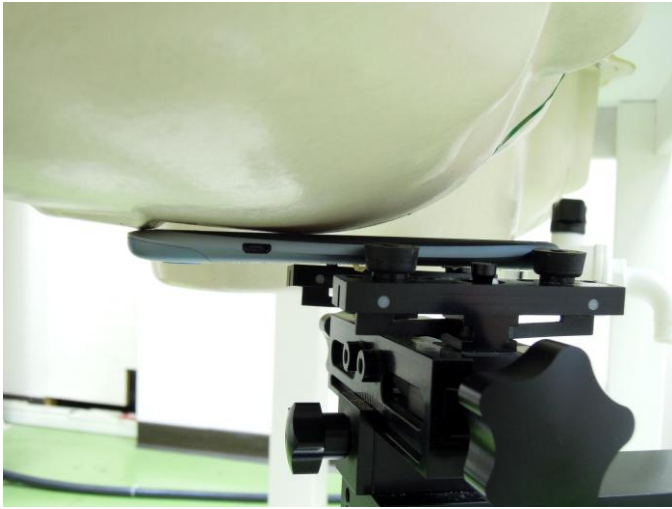

## <Photographs of EUT>

**Earphone 1**

**Earphone 2**

## <Photographs of SAR Setup>

Right Cheek

Right Tilted

Left Cheek

Left Tilted

# FCC SAR Test Report

**Front Face of DUT with 1 cm Gap  
(Body Worn, EUT + Earphone 1)**

**Rear Face of DUT with 1 cm Gap  
(Body Worn, EUT + Earphone 1)**

**Front Face of DUT with 1 cm Gap  
(Body Worn, EUT + Earphone 2)**