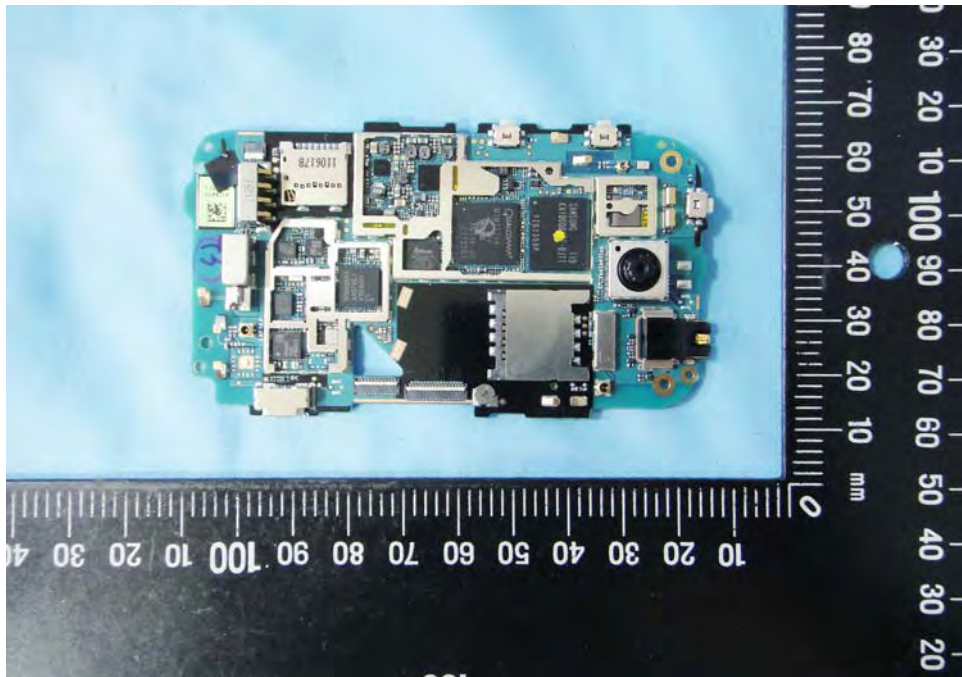

# Internal Photos

**Model Number: PJ03120**

**FCC ID: NM8PJ03120**

Component Name	Component Model No.	
Battery	#1	LG Electronics, Inc. HTC, BD29100
AC Adapter	#1	DELTA ELECTRONICS INC HTC, TC X250 (X=U)
	#2	Phihong Technology Co.,Ltd. HTC, TC X250 (X=U)
USB Cable	#1	Foxlink Technology Ltd HTC, DC M410
	#2	Chant Sincere Co.,LTD HTC, DC M410
	#3	Foxlink Technology Ltd HTC, DC M600
Earphone & Microphone	#1	Kingstate Electronics Corp. HTC, HS G235
Camera	#1	Lite-On Technology Corporation HTC, 11P1BF306
	#2	Foxconn Electronics Inc. HTC, CMHT-30M01D
LCM	#1	AU Optronics Corp. HTC, H320QN01
	#2	Samsung Mobile Display Co Ltd. HTC, LMS321DF01

EUT Photo 1 )

EUT Photo 2 )

EUT Photo 3 )

EUT Photo 4 )

EUT Photo 5 )

EUT Photo 6 )

EUT Photo 7 )

EUT Photo 8 )

EUT Photo 9 )

EUT Photo 10 )

EUT Photo 11 )

EUT Photo 12 )

EUT Photo 13 )

EUT Photo 14 )

EUT Photo 15 )

EUT Photo 16 )