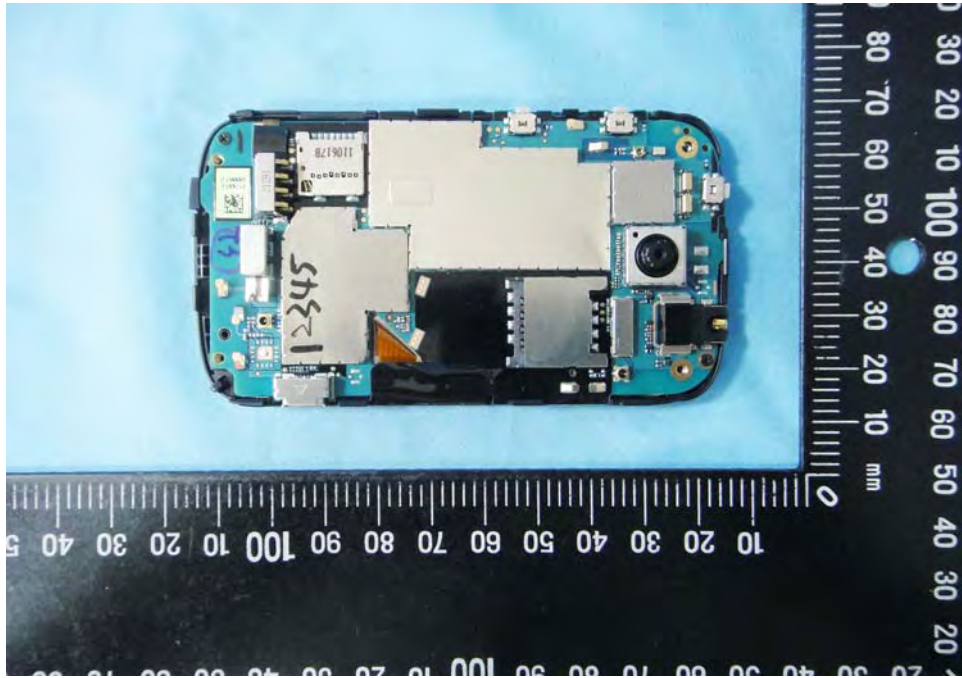

# Internal Photos

**Model Number: PJ03120**

**FCC ID: NM8PJ03120**

Component Name	Component Model No.	
Battery	#1	LG Electronics, Inc. HTC, BD29100
AC Adapter	#1	DELTA ELECTRONICS INC HTC, TC X250 (X=U)
	#2	Phihong Technology Co.,Ltd. HTC, TC X250 (X=U)
USB Cable	#1	Foxlink Technology Ltd HTC, DC M410
	#2	Chant Sincere Co.,LTD HTC, DC M410
	#3	Foxlink Technology Ltd HTC, DC M600
Earphone & Microphone	#1	Kingstate Electronics Corp. HTC, HS G235
Camera	#1	Lite-On Technology Corporation HTC, 11P1BF306
	#2	Foxconn Electronics Inc. HTC, CMHT-30M01D
LCM	#1	AU Optronics Corp. HTC, H320QN01
	#2	Samsung Mobile Display Co Ltd. HTC, LMS321DF01

EUT Photo 1 )

EUT Photo 2 )

EUT Photo 3 )

EUT Photo 4 )

EUT Photo 5 )

EUT Photo 6 )

EUT Photo 7 )

EUT Photo 8 )

EUT Photo 9 )

EUT Photo 10 )

EUT Photo 11 )

EUT Photo 12 )

EUT Photo 13 )

EUT Photo 14 )

EUT Photo 15 )

EUT Photo 16 )