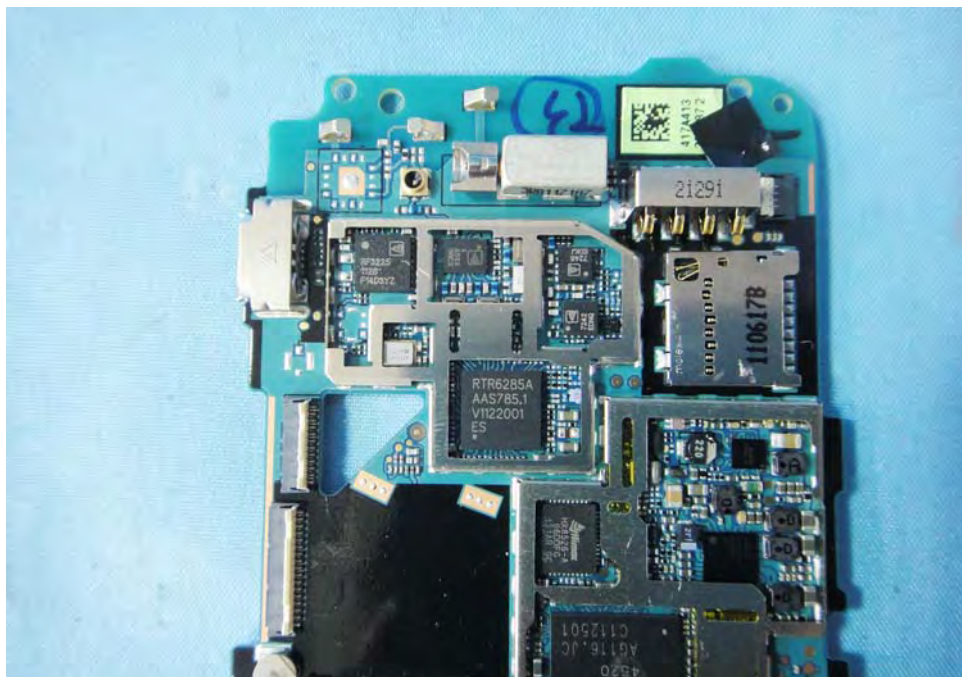

# Internal Photos

**Model Number: PJ03120**

**FCC ID: NM8PJ03120**

Component Name	Component Model No.	
Battery	#1	LG Electronics, Inc. HTC, BD29100
AC Adapter	#1	DELTA ELECTRONICS INC HTC, TC X250 (X=U)
	#2	Phihong Technology Co.,Ltd. HTC, TC X250 (X=U)
USB Cable	#1	Foxlink Technology Ltd HTC, DC M410
	#2	Chant Sincere Co.,LTD HTC, DC M410
	#3	Foxlink Technology Ltd HTC, DC M600
Earphone & Microphone	#1	Kingstate Electronics Corp. HTC, HS G235
Camera	#1	Lite-On Technology Corporation HTC, 11P1BF306
	#2	Foxconn Electronics Inc. HTC, CMHT-30M01D
LCM	#1	AU Optronics Corp. HTC, H320QN01
	#2	Samsung Mobile Display Co Ltd. HTC, LMS321DF01

EUT Photo 1 )

EUT Photo 2 )

EUT Photo 3 )

EUT Photo 4 )

EUT Photo 5 )

EUT Photo 6 )

EUT Photo 7 )

EUT Photo 8 )

EUT Photo 9 )

EUT Photo 10 )

EUT Photo 11 )

EUT Photo 12 )

EUT Photo 13 )

EUT Photo 14 )

EUT Photo 15 )

EUT Photo 16 )