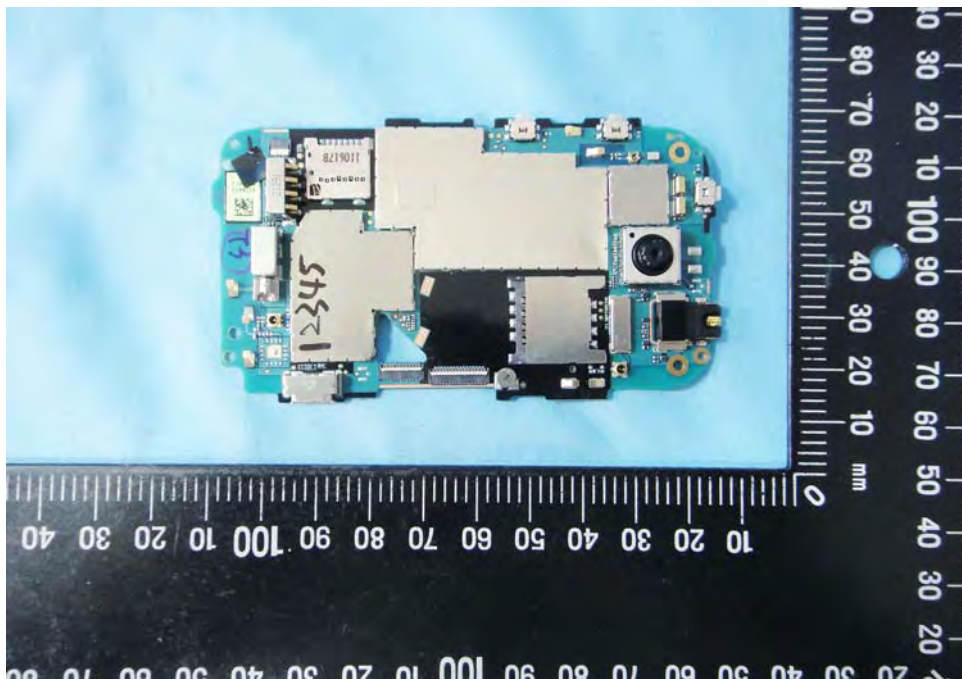

# Internal Photos

**Model Number: PJ03120**

**FCC ID: NM8PJ03120**

Component Name	Component Model No.	
Battery	#1	LG Electronics, Inc. HTC, BD29100
AC Adapter	#1	DELTA ELECTRONICS INC HTC, TC X250 (X=U)
	#2	Phihong Technology Co.,Ltd. HTC, TC X250 (X=U)
USB Cable	#1	Foxlink Technology Ltd HTC, DC M410
	#2	Chant Sincere Co.,LTD HTC, DC M410
	#3	Foxlink Technology Ltd HTC, DC M600
Earphone & Microphone	#1	Kingstate Electronics Corp. HTC, HS G235
Camera	#1	Lite-On Technology Corporation HTC, 11P1BF306
	#2	Foxconn Electronics Inc. HTC, CMHT-30M01D
LCM	#1	AU Optronics Corp. HTC, H320QN01
	#2	Samsung Mobile Display Co Ltd. HTC, LMS321DF01

EUT Photo 1 )

EUT Photo 2 )

EUT Photo 3 )

EUT Photo 4 )

EUT Photo 5 )

EUT Photo 6 )

EUT Photo 7 )

EUT Photo 8 )

EUT Photo 9 )

EUT Photo 10 )

EUT Photo 11 )

EUT Photo 12 )

EUT Photo 13 )

EUT Photo 14 )

EUT Photo 15 )

EUT Photo 16 )