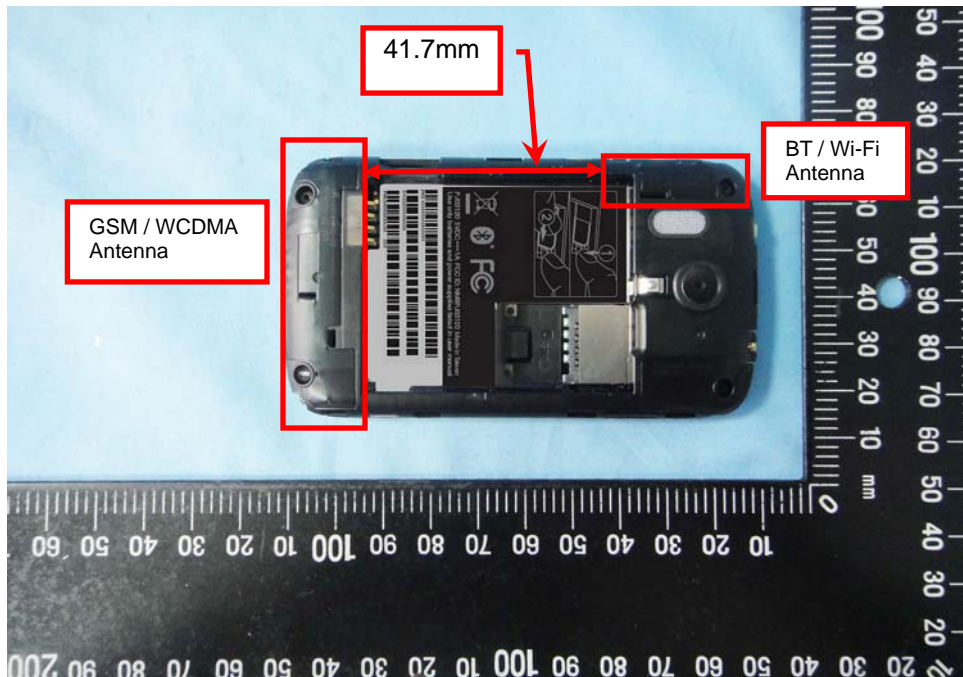

# Internal Photos

**Model Number: PJ03120**

**FCC ID: NM8PJ03120**

Component Name	Component Model No.	
Battery	#1	LG Electronics, Inc. HTC, BD29100
AC Adapter	#1	DELTA ELECTRONICS INC HTC, TC X250 (X=U)
	#2	Phihong Technology Co.,Ltd. HTC, TC X250 (X=U)
USB Cable	#1	Foxlink Technology Ltd HTC, DC M410
	#2	Chant Sincere Co.,LTD HTC, DC M410
	#3	Foxlink Technology Ltd HTC, DC M600
Earphone & Microphone	#1	Kingstate Electronics Corp. HTC, HS G235
Camera	#1	Lite-On Technology Corporation HTC, 11P1BF306
	#2	Foxconn Electronics Inc. HTC, CMHT-30M01D
LCM	#1	AU Optronics Corp. HTC, H320QN01
	#2	Samsung Mobile Display Co Ltd. HTC, LMS321DF01

EUT Photo 1 )

EUT Photo 2 )

EUT Photo 3 )

EUT Photo 4 )

EUT Photo 5 )

EUT Photo 6 )

EUT Photo 7 )

EUT Photo 8 )