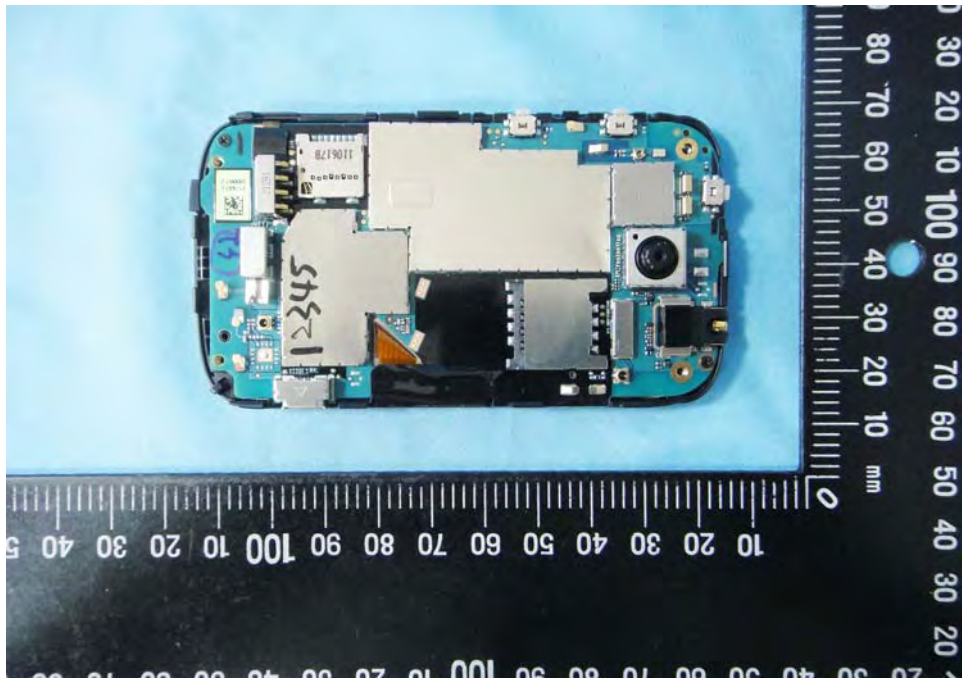

# Internal Photos

**Model Number: PJ03120**

**FCC ID: NM8PJ03120**

Component Name	Component Model No.	
Battery	#1	LG Electronics, Inc. HTC, BD29100
AC Adapter	#1	DELTA ELECTRONICS INC HTC, TC X250 (X=U)
	#2	Phihong Technology Co.,Ltd. HTC, TC X250 (X=U)
USB Cable	#1	Foxlink Technology Ltd HTC, DC M410
	#2	Chant Sincere Co.,LTD HTC, DC M410
	#3	Foxlink Technology Ltd HTC, DC M600
Earphone & Microphone	#1	Kingstate Electronics Corp. HTC, HS G235
Camera	#1	Lite-On Technology Corporation HTC, 11P1BF306
	#2	Foxconn Electronics Inc. HTC, CMHT-30M01D
LCM	#1	AU Optronics Corp. HTC, H320QN01
	#2	Samsung Mobile Display Co Ltd. HTC, LMS321DF01

EUT Photo 1 )

EUT Photo 2 )

EUT Photo 3 )

EUT Photo 4 )

EUT Photo 5 )

EUT Photo 6 )

EUT Photo 7 )

EUT Photo 8 )

EUT Photo 9 )

EUT Photo 10 )

EUT Photo 11 )

EUT Photo 12 )

EUT Photo 13 )

EUT Photo 14 )

EUT Photo 15 )

EUT Photo 16 )