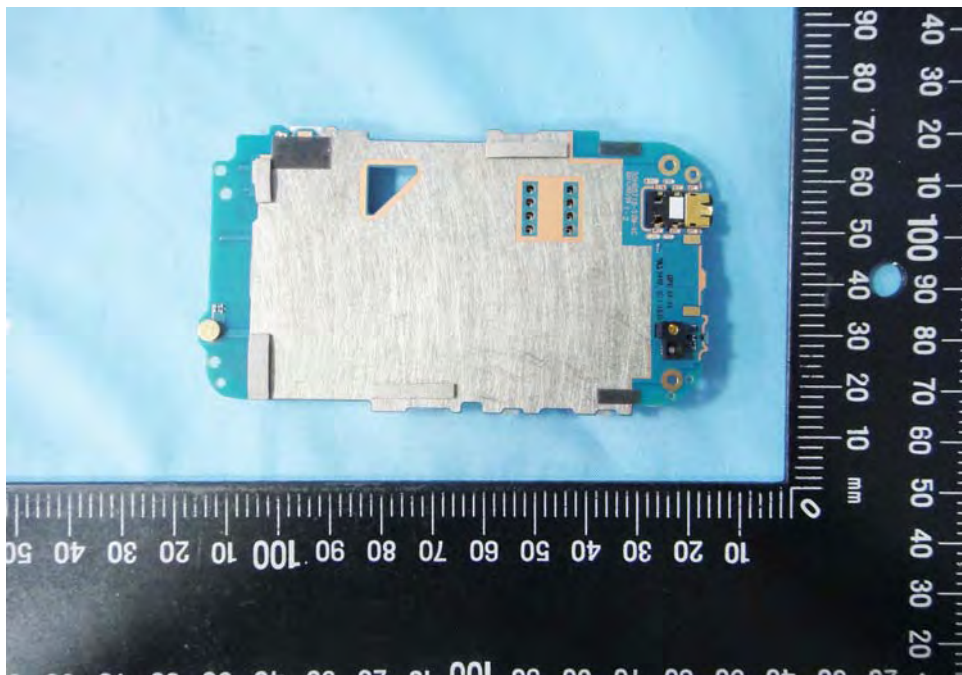

# Internal Photos

**Model Number: PJ03120**

**FCC ID: NM8PJ03120**

Component Name	Component Model No.	
Battery	#1	LG Electronics, Inc. HTC, BD29100
AC Adapter	#1	DELTA ELECTRONICS INC HTC, TC X250 (X=U)
	#2	Phihong Technology Co.,Ltd. HTC, TC X250 (X=U)
USB Cable	#1	Foxlink Technology Ltd HTC, DC M410
	#2	Chant Sincere Co.,LTD HTC, DC M410
	#3	Foxlink Technology Ltd HTC, DC M600
Earphone & Microphone	#1	Kingstate Electronics Corp. HTC, HS G235
Camera	#1	Lite-On Technology Corporation HTC, 11P1BF306
	#2	Foxconn Electronics Inc. HTC, CMHT-30M01D
LCM	#1	AU Optronics Corp. HTC, H320QN01
	#2	Samsung Mobile Display Co Ltd. HTC, LMS321DF01

EUT Photo 1 )

EUT Photo 2 )

EUT Photo 3 )

EUT Photo 4 )

EUT Photo 5 )

EUT Photo 6 )

EUT Photo 7 )

EUT Photo 8 )

EUT Photo 9 )

EUT Photo 10 )

EUT Photo 11 )

EUT Photo 12 )

EUT Photo 13 )

EUT Photo 14 )

EUT Photo 15 )

EUT Photo 16 )