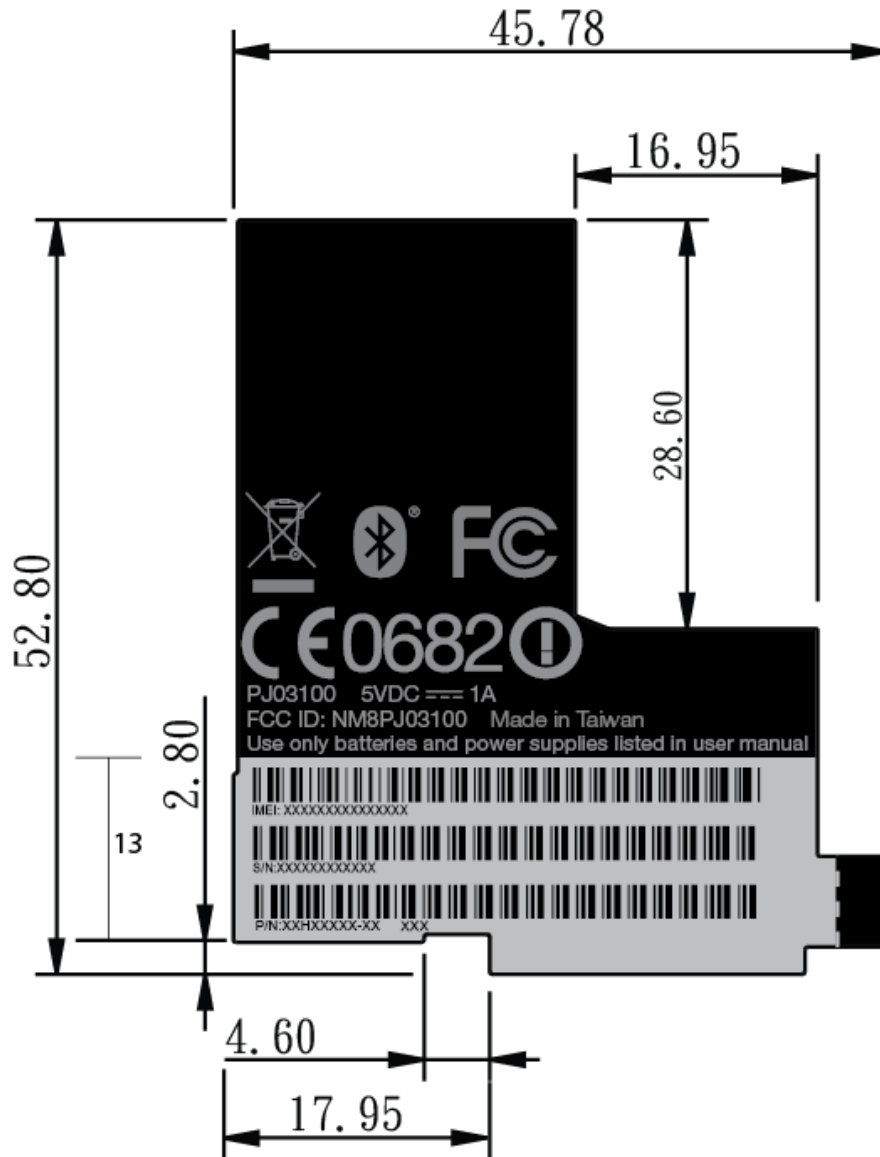

Agency label_PJ03100

The brand name is shown on Bezel.

Size:52.8 *45.78 mm

Label format and location

Application: HTC Corporation