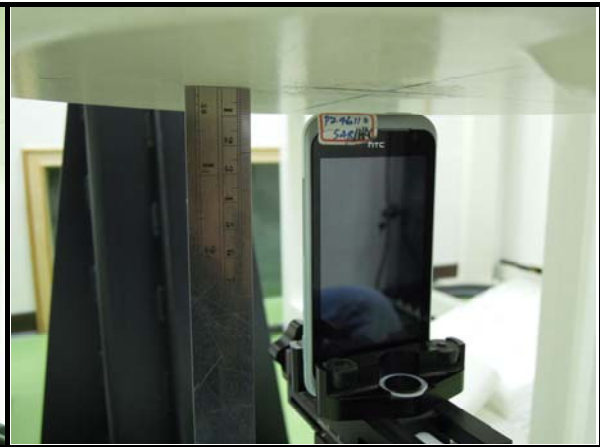

PHOTOGRAPHS OF THE TEST CONFIGURATION

(SAR Test Set Up Photos)

A. RIGHT HEAD POSITION:

CHEEK

TILT

B. LEFT HEAD POSITION:

CHEEK

TILT

C. BODY POSITION:

FRONT

BACK

RIGHT EDGE

TOP EDGE