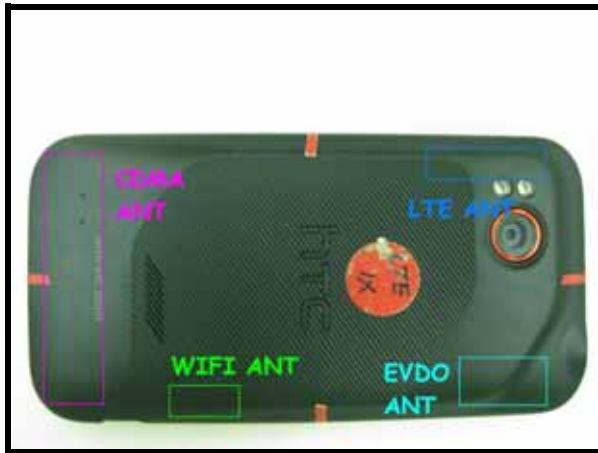

A D T

PHOTOGRAPHS OF THE TEST CONFIGURATION (WLAN & Mobile: SAR Test Set Up Photos)

A. RIGHT HEAD POSITION:

B. LEFT HEAD POSITION:

A D T

C. BODY POSITION:

FRONT FACE

BACK FACE

LEFT EDGE

RIGHT EDGE

Antenna Location

A D T

(HAC Test Set Up Photos)