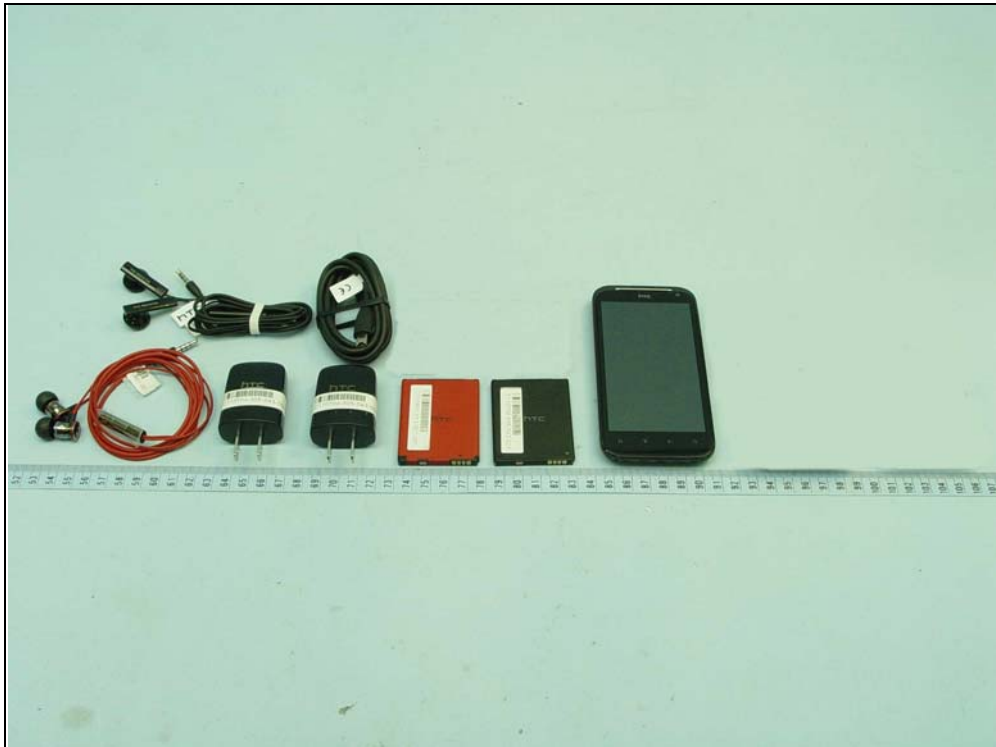

CONSTRUCTION PHOTOS OF EUT

The EUT were powered by the following adapters, battery & accessories:

NO.	PRODUCT	BRAND	MODEL	DESCRIPTION
1	Power Adapter	HTC	TC U250	I/P: 100-240Vac, 50-60Hz, 200mA O/P: 5Vdc, 1A Manufacturer: Emerson
2			TC U250	I/P: 100-240Vac, 50-60Hz, 200mA O/P: 5Vdc, 1A Manufacturer: Delta
3	Battery 1	HTC	BH98100	Rating: 3.8Vdc, 1620mAh, 6.15Whr
4	Battery 2	HTC	BTR6425B	Rating: 3.8Vdc, 1620mAh, 6.15Whr
5	USB cable	HTC	DC T500	1.25m shielded cable without core
6	Earphone	HTC	RC E160	1.25m shielded cable without core
7	beats earphone	HTC	RC E180	1.30m shielded cable without core
8	Inductive Cover	HTC	BR C700	NA