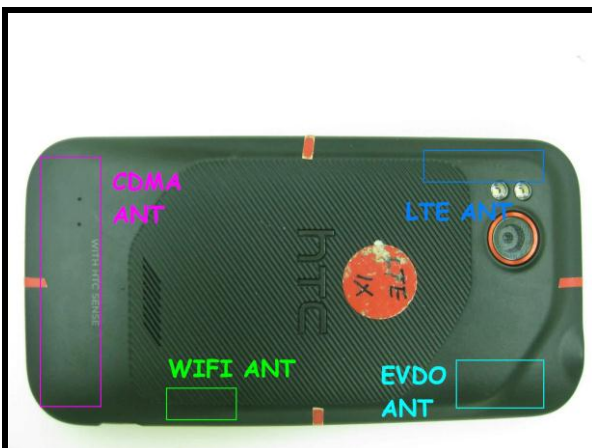

PHOTOGRAPHS OF THE TEST CONFIGURATION (WLAN & Mobile: SAR Test Set Up Photos)

Configuration: EUT with Battery 1

A. RIGHT HEAD POSITION:

B. LEFT HEAD POSITION:

C. BODY POSITION:

FRONT FACE

BACK FACE

TOP EDGE

BOTTOM EDGE

LEFT EDGE

RIGHT EDGE

A D T

Configuration: EUT with Extend Battery 2

D. RIGHT HEAD POSITION:

CHEEK

E. LEFT HEAD POSITION:

CHEEK

TILT

F. BODY POSITION:

FRONT FACE

BACK FACE

LEFT EDGE

RIGHT EDGE

Antenna Location