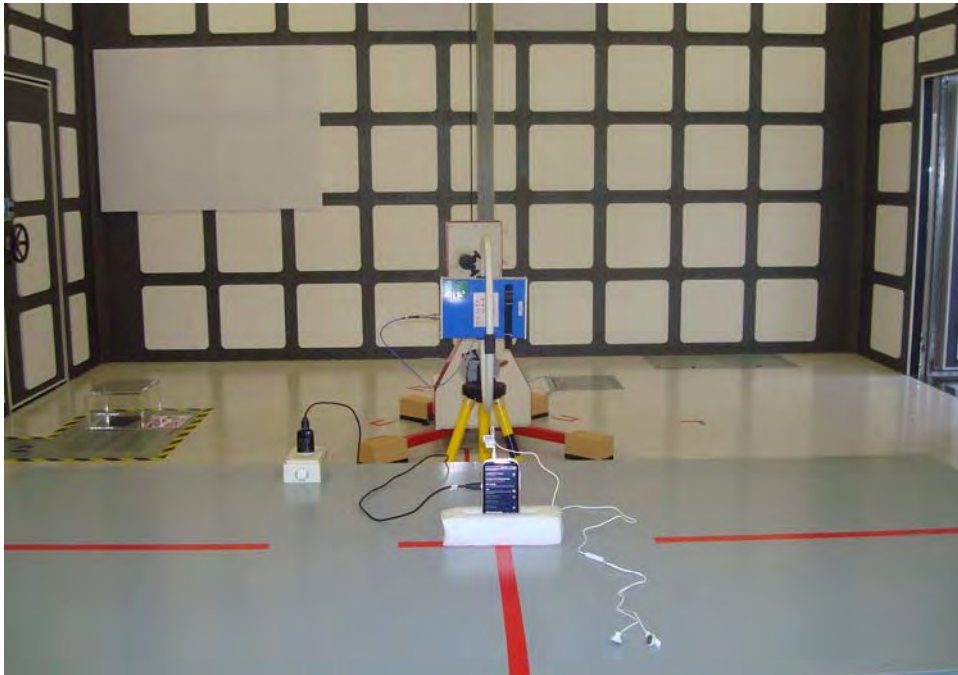

## ***Part 15C Test Setup Photographs***

### **Conducted Emissions Test Configuration:**

**Front View**

**Rear View**

**Radiated Emissions Test Configuration:**

**9 kHz ~ 30 MHz \_ Front View**

**9 kHz ~ 30 MHz \_ Rear View**

Above 30 MHz \_ Front View