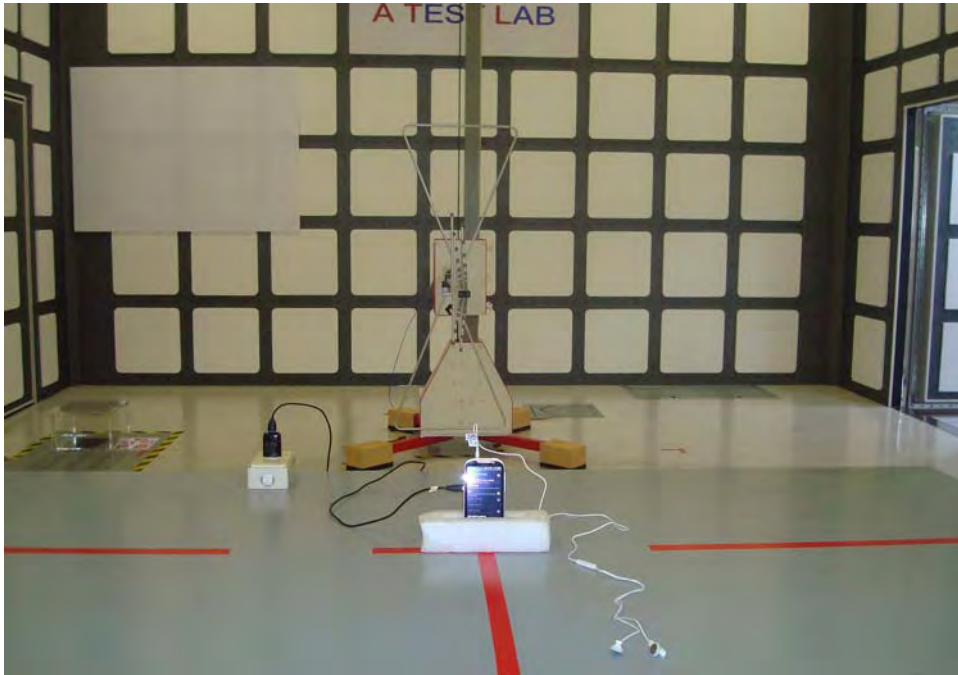

## ***Part 15C Test Setup Photographs***

### **Conducted Emissions Test Configuration:**

**Front View**

**Rear View**

**Radiated Emissions Test Configuration:**

**9 kHz ~ 30 MHz \_ Front View**

**9 kHz ~ 30 MHz \_ Rear View**

Above 30 MHz \_ Front View