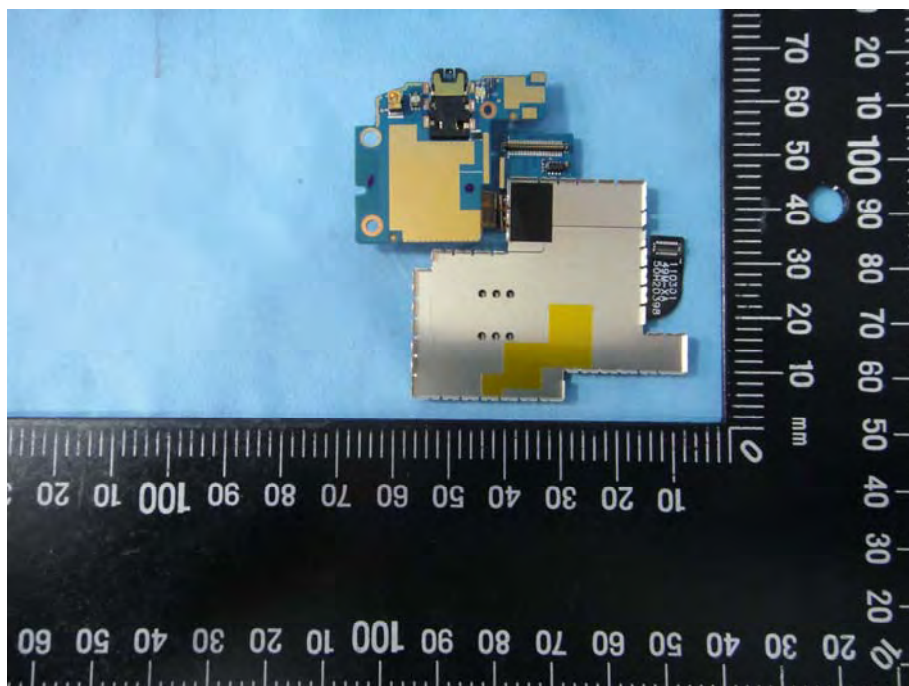

# Internal Photos

**Model Number: PH85110**

**FCC ID: NM8PH85110**

Component Name	Component Model No.	
Battery	#1	HT Energy HTC, BG86100
	#2	LG Electronics, Inc. HTC, BG86100
AC Adapter	#1	DELTA ELECTRONICS INC HTC, TC X250 (X=U,E,B,C,A,K)
	#2	Phihong Technology Co.,Ltd. HTC, TC X250 (X=E,U)
USB Cable	#1	Foxlink Technology Ltd HTC, DC T500
	#2	Chant Sincere Co.,LTD HTC, DC T500
Earphone & Microphone	#1	Cotron Corporation HTC, RC E160
	#2	Merry Electronics Co., LTD HTC, RC E160
Camera	#1	Front: Foxconn Electronics Inc. HTC, HOY-8M-AF Back: Lite-On Technology Corporation HTC, 11p1ba803
	#2	Front: Lite-On Technology Corporation HTC, 11P1BF212 Back: Foxconn Electronics Inc. HTC, 50-704AWHTT8
LCM	#1	AU Optronics Corp. HTC, H429AL01 V1
	#2	Sharp Corporation HTC, LQ043T1LX01

EUT Photo 1 )

EUT Photo 2 )

EUT Photo 3 )

EUT Photo 4 )

EUT Photo 5 )

EUT Photo 6 )

EUT Photo 7 )

EUT Photo 8 )

EUT Photo 9 )

EUT Photo 10 )

EUT Photo 11 )

EUT Photo 12 )

EUT Photo 13 )

EUT Photo 14 )

EUT Photo 15 )

EUT Photo 16 )