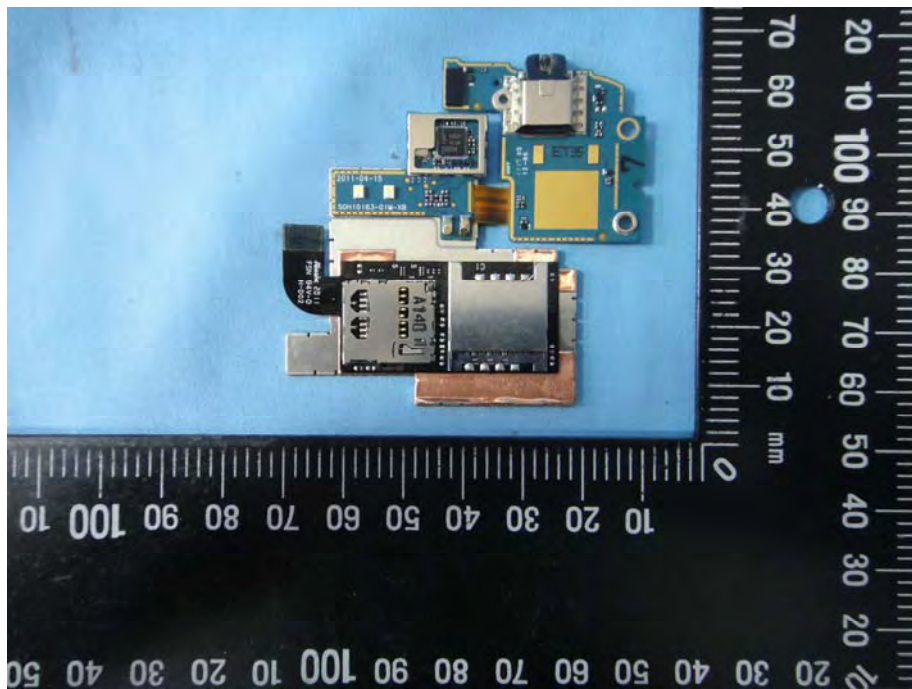

# Internal Photos

**Model Number: PH85110**

**FCC ID: NM8PH85110**

Component Name	Component Model No.	
Battery	#1	HT Energy HTC, BG86100
	#2	LG Electronics, Inc. HTC, BG86100
AC Adapter	#1	DELTA ELECTRONICS INC HTC, TC X250 (X=U,E,B,C,A,K)
	#2	Phihong Technology Co.,Ltd. HTC, TC X250 (X=E,U)
USB Cable	#1	Foxlink Technology Ltd HTC, DC T500
	#2	Chant Sincere Co.,LTD HTC, DC T500
Earphone & Microphone	#1	Cotron Corporation HTC, RC E160
	#2	Merry Electronics Co., LTD HTC, RC E160
Camera	#1	Front: Foxconn Electronics Inc. HTC, HOY-8M-AF Back: Lite-On Technology Corporation HTC, 11p1ba803
	#2	Front: Lite-On Technology Corporation HTC, 11P1BF212 Back: Foxconn Electronics Inc. HTC, 50-704AWHTT8
LCM	#1	AU Optronics Corp. HTC, H429AL01 V1
	#2	Sharp Corporation HTC, LQ043T1LX01

EUT Photo 1 )

EUT Photo 2 )

EUT Photo 3 )

EUT Photo 4 )

EUT Photo 5 )

EUT Photo 6 )

EUT Photo 7 )

EUT Photo 8 )

EUT Photo 9 )

EUT Photo 10 )

EUT Photo 11 )

EUT Photo 12 )

EUT Photo 13 )

EUT Photo 14 )

EUT Photo 15 )

EUT Photo 16 )