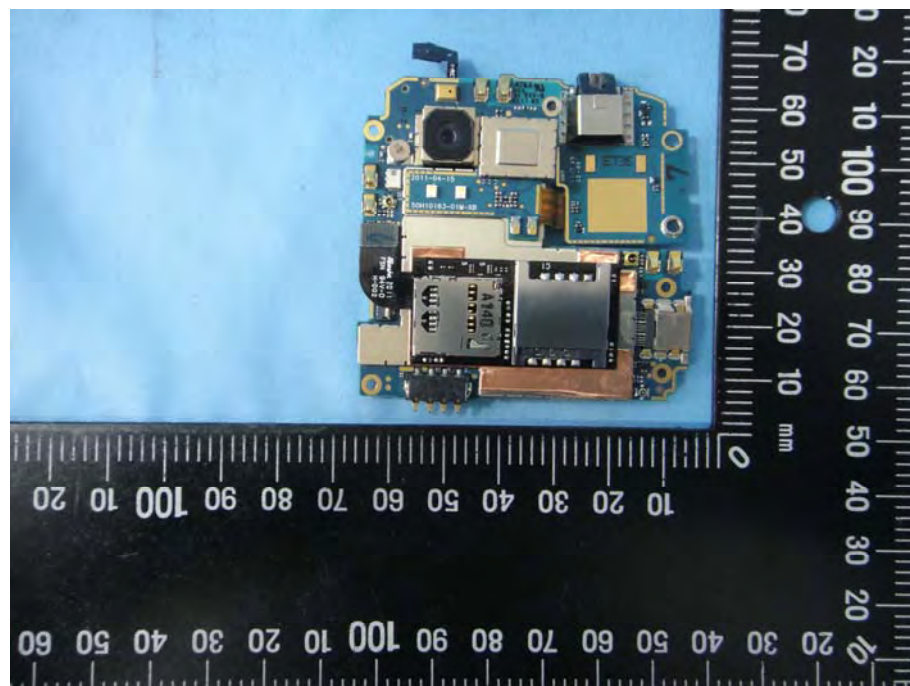

# Internal Photos

**Model Number: PH85110**

**FCC ID: NM8PH85110**

Component Name	Component Model No.	
Battery	#1	HT Energy HTC, BG86100
	#2	LG Electronics, Inc. HTC, BG86100
AC Adapter	#1	DELTA ELECTRONICS INC HTC, TC X250 (X=U,E,B,C,A,K)
	#2	Phihong Technology Co.,Ltd. HTC, TC X250 (X=E,U)
USB Cable	#1	Foxlink Technology Ltd HTC, DC T500
	#2	Chant Sincere Co.,LTD HTC, DC T500
Earphone & Microphone	#1	Cotron Corporation HTC, RC E160
	#2	Merry Electronics Co., LTD HTC, RC E160
Camera	#1	Front: Foxconn Electronics Inc. HTC, HOY-8M-AF Back: Lite-On Technology Corporation HTC, 11p1ba803
	#2	Front: Lite-On Technology Corporation HTC, 11P1BF212 Back: Foxconn Electronics Inc. HTC, 50-704AWHTT8
LCM	#1	AU Optronics Corp. HTC, H429AL01 V1
	#2	Sharp Corporation HTC, LQ043T1LX01

EUT Photo 1 )

EUT Photo 2 )

EUT Photo 3 )

EUT Photo 4 )

EUT Photo 5 )

EUT Photo 6 )

EUT Photo 7 )

EUT Photo 8 )

EUT Photo 9 )

EUT Photo 10 )

EUT Photo 11 )

EUT Photo 12 )

EUT Photo 13 )

EUT Photo 14 )

EUT Photo 15 )

EUT Photo 16 )