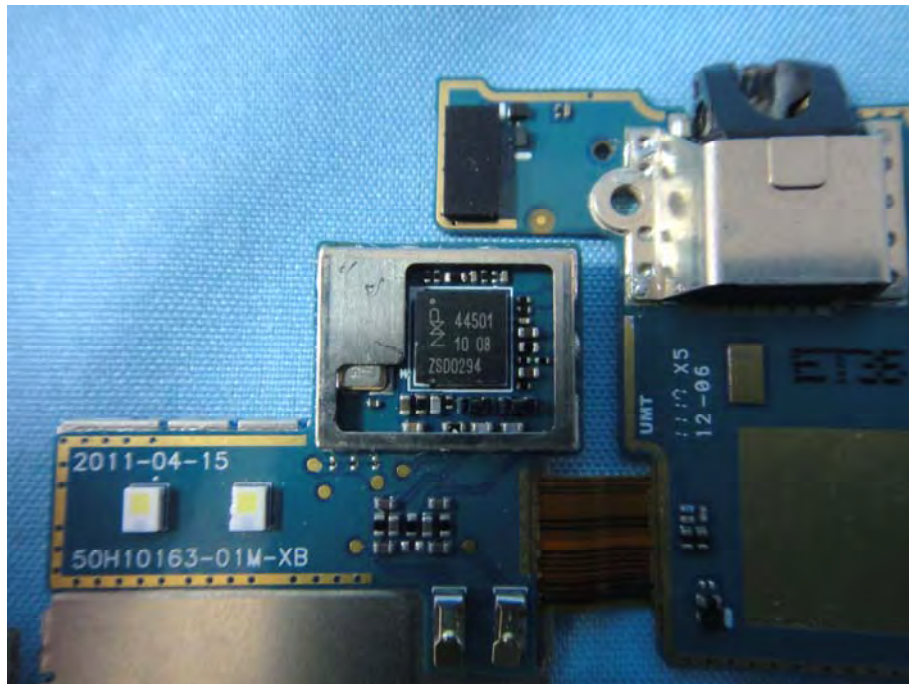

# Internal Photos

**Model Number: PH85110**

**FCC ID: NM8PH85110**

Component Name	Component Model No.	
Battery	#1	HT Energy HTC, BG86100
	#2	LG Electronics, Inc. HTC, BG86100
AC Adapter	#1	DELTA ELECTRONICS INC HTC, TC X250 (X=U,E,B,C,A,K)
	#2	Phihong Technology Co.,Ltd. HTC, TC X250 (X=E,U)
USB Cable	#1	Foxlink Technology Ltd HTC, DC T500
	#2	Chant Sincere Co.,LTD HTC, DC T500
Earphone & Microphone	#1	Cotron Corporation HTC, RC E160
	#2	Merry Electronics Co., LTD HTC, RC E160
Camera	#1	Front: Foxconn Electronics Inc. HTC, HOY-8M-AF Back: Lite-On Technology Corporation HTC, 11p1ba803
	#2	Front: Lite-On Technology Corporation HTC, 11P1BF212 Back: Foxconn Electronics Inc. HTC, 50-704AWHTT8
LCM	#1	AU Optronics Corp. HTC, H429AL01 V1
	#2	Sharp Corporation HTC, LQ043T1LX01

EUT Photo 1 )

EUT Photo 2 )

EUT Photo 3 )

EUT Photo 4 )

EUT Photo 5 )

EUT Photo 6 )

EUT Photo 7 )

EUT Photo 8 )

EUT Photo 9 )

EUT Photo 10 )

EUT Photo 11 )

EUT Photo 12 )

EUT Photo 13 )

EUT Photo 14 )

EUT Photo 15 )

EUT Photo 16 )