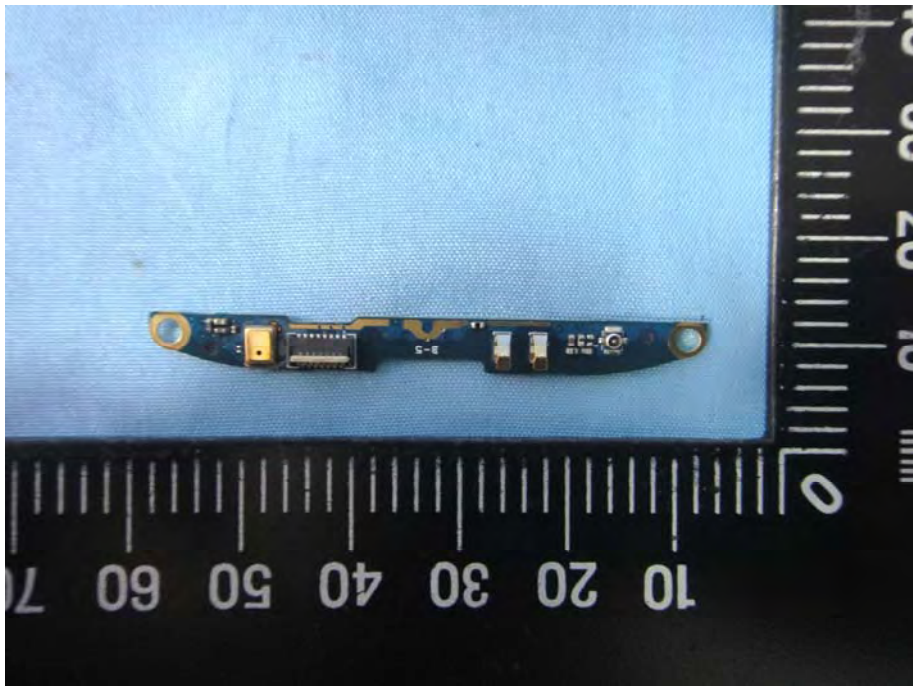

EUT Photo 17)