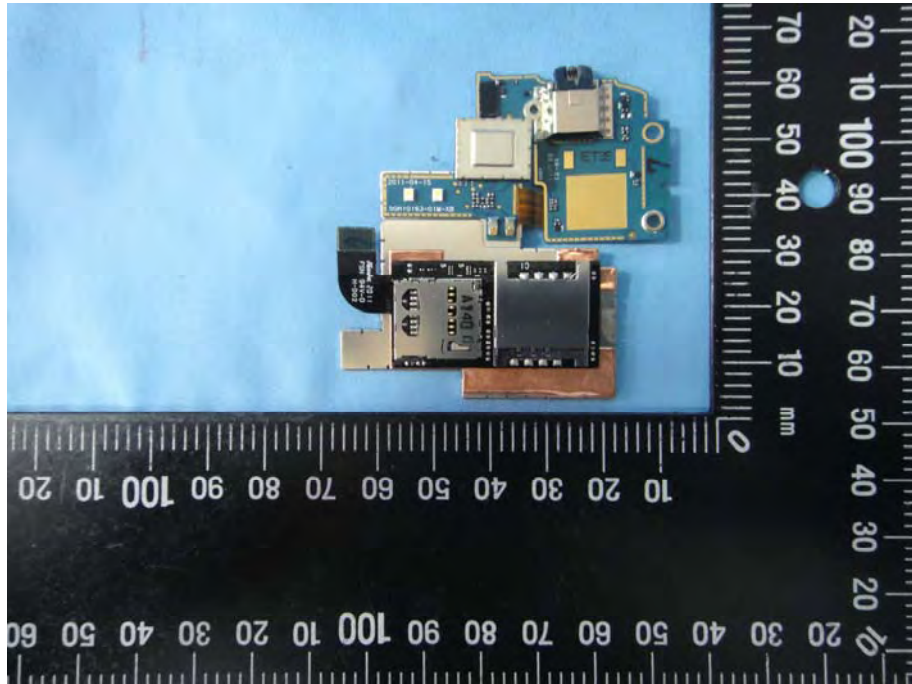

# Internal Photos

**Model Number: PH85110**

**FCC ID: NM8PH85110**

Component Name	Component Model No.	
Battery	#1	HT Energy HTC, BG86100
	#2	LG Electronics, Inc. HTC, BG86100
AC Adapter	#1	DELTA ELECTRONICS INC HTC, TC X250 (X=U,E,B,C,A,K)
	#2	Phihong Technology Co.,Ltd. HTC, TC X250 (X=E,U)
USB Cable	#1	Foxlink Technology Ltd HTC, DC T500
	#2	Chant Sincere Co.,LTD HTC, DC T500
Earphone & Microphone	#1	Cotron Corporation HTC, RC E160
	#2	Merry Electronics Co., LTD HTC, RC E160
Camera	#1	Front: Foxconn Electronics Inc. HTC, HOY-8M-AF Back: Lite-On Technology Corporation HTC, 11p1ba803
	#2	Front: Lite-On Technology Corporation HTC, 11P1BF212 Back: Foxconn Electronics Inc. HTC, 50-704AWHTT8
LCM	#1	AU Optronics Corp. HTC, H429AL01 V1
	#2	Sharp Corporation HTC, LQ043T1LX01

EUT Photo 1 )

EUT Photo 2 )

EUT Photo 3 )

EUT Photo 4 )

EUT Photo 5 )

EUT Photo 6 )

EUT Photo 7 )

EUT Photo 8 )

EUT Photo 9 )

EUT Photo 10 )

EUT Photo 11 )

EUT Photo 12 )

EUT Photo 13 )

EUT Photo 14 )

EUT Photo 15 )

EUT Photo 16 )