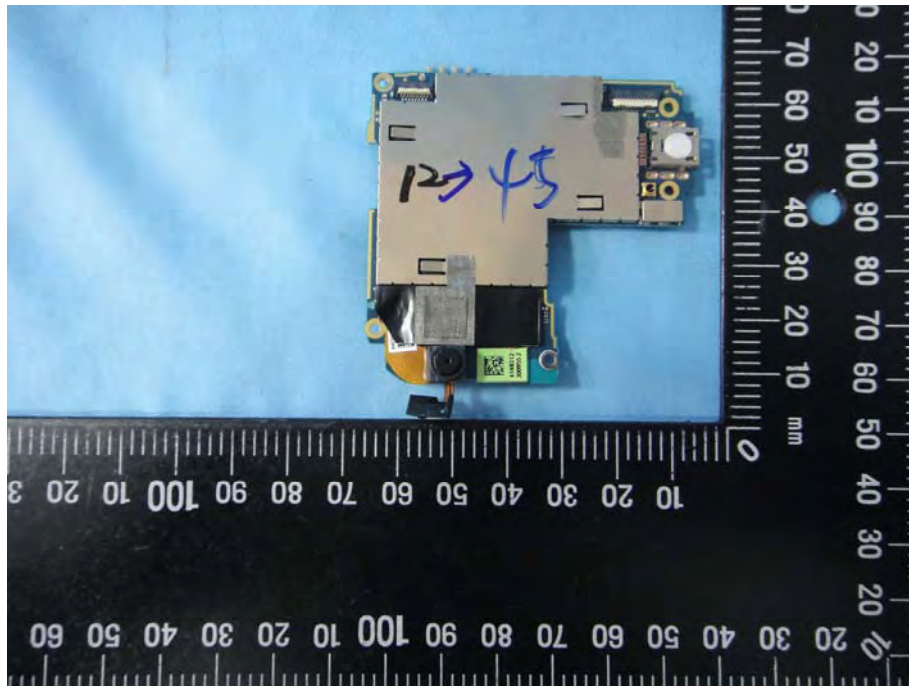

# Internal Photos

**Model Number: PH85110**

**FCC ID: NM8PH85110**

Component Name	Component Model No.	
Battery	#1	HT Energy HTC, BG86100
	#2	LG Electronics, Inc. HTC, BG86100
AC Adapter	#1	DELTA ELECTRONICS INC HTC, TC X250 (X=U,E,B,C,A,K)
	#2	Phihong Technology Co.,Ltd. HTC, TC X250 (X=E,U)
USB Cable	#1	Foxlink Technology Ltd HTC, DC T500
	#2	Chant Sincere Co.,LTD HTC, DC T500
Earphone & Microphone	#1	Cotron Corporation HTC, RC E160
	#2	Merry Electronics Co., LTD HTC, RC E160
Camera	#1	Front: Foxconn Electronics Inc. HTC, HOY-8M-AF Back: Lite-On Technology Corporation HTC, 11p1ba803
	#2	Front: Lite-On Technology Corporation HTC, 11P1BF212 Back: Foxconn Electronics Inc. HTC, 50-704AWHTT8
LCM	#1	AU Optronics Corp. HTC, H429AL01 V1
	#2	Sharp Corporation HTC, LQ043T1LX01

EUT Photo 1 )

EUT Photo 2 )

EUT Photo 3 )

EUT Photo 4 )

EUT Photo 5 )

EUT Photo 6 )

EUT Photo 7 )

EUT Photo 8 )

EUT Photo 9 )

EUT Photo 10 )

EUT Photo 11 )

EUT Photo 12 )

EUT Photo 13 )

EUT Photo 14 )

EUT Photo 15 )

EUT Photo 16 )