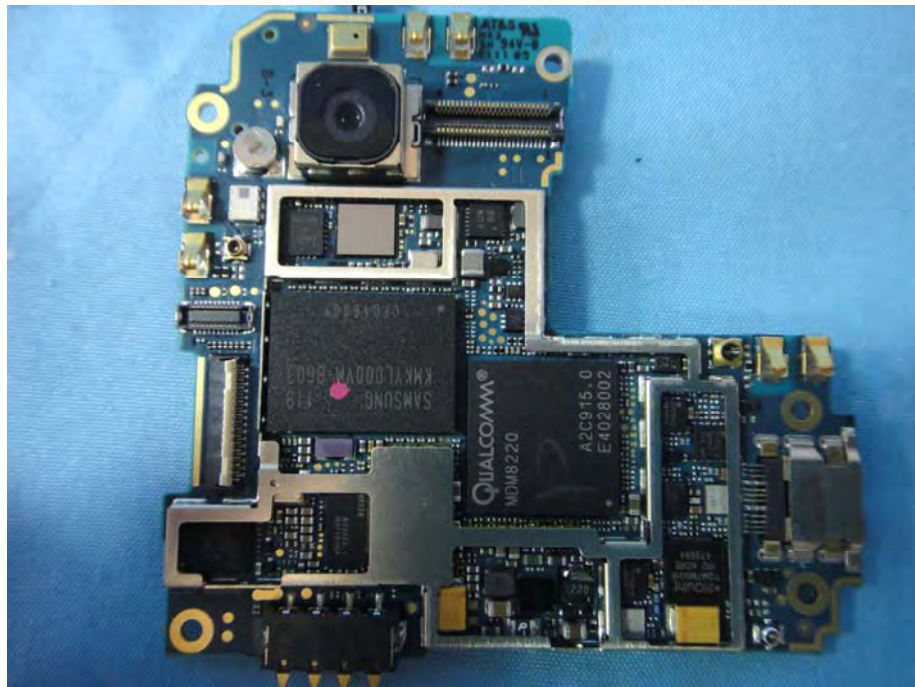

# Internal Photos

**Model Number: PH85110**

**FCC ID: NM8PH85110**

Component Name	Component Model No.	
Battery	#1	HT Energy HTC, BG86100
	#2	LG Electronics, Inc. HTC, BG86100
AC Adapter	#1	DELTA ELECTRONICS INC HTC, TC X250 (X=U,E,B,C,A,K)
	#2	Phihong Technology Co.,Ltd. HTC, TC X250 (X=E,U)
USB Cable	#1	Foxlink Technology Ltd HTC, DC T500
	#2	Chant Sincere Co.,LTD HTC, DC T500
Earphone & Microphone	#1	Cotron Corporation HTC, RC E160
	#2	Merry Electronics Co., LTD HTC, RC E160
Camera	#1	Front: Foxconn Electronics Inc. HTC, HOY-8M-AF Back: Lite-On Technology Corporation HTC, 11p1ba803
	#2	Front: Lite-On Technology Corporation HTC, 11P1BF212 Back: Foxconn Electronics Inc. HTC, 50-704AWHTT8
LCM	#1	AU Optronics Corp. HTC, H429AL01 V1
	#2	Sharp Corporation HTC, LQ043T1LX01

EUT Photo 1 )

EUT Photo 2 )

EUT Photo 3 )

EUT Photo 4 )

EUT Photo 5 )

EUT Photo 6 )

EUT Photo 7 )

EUT Photo 8 )

EUT Photo 9 )

EUT Photo 10 )

EUT Photo 11 )

EUT Photo 12 )

EUT Photo 13 )

EUT Photo 14 )

EUT Photo 15 )

EUT Photo 16 )