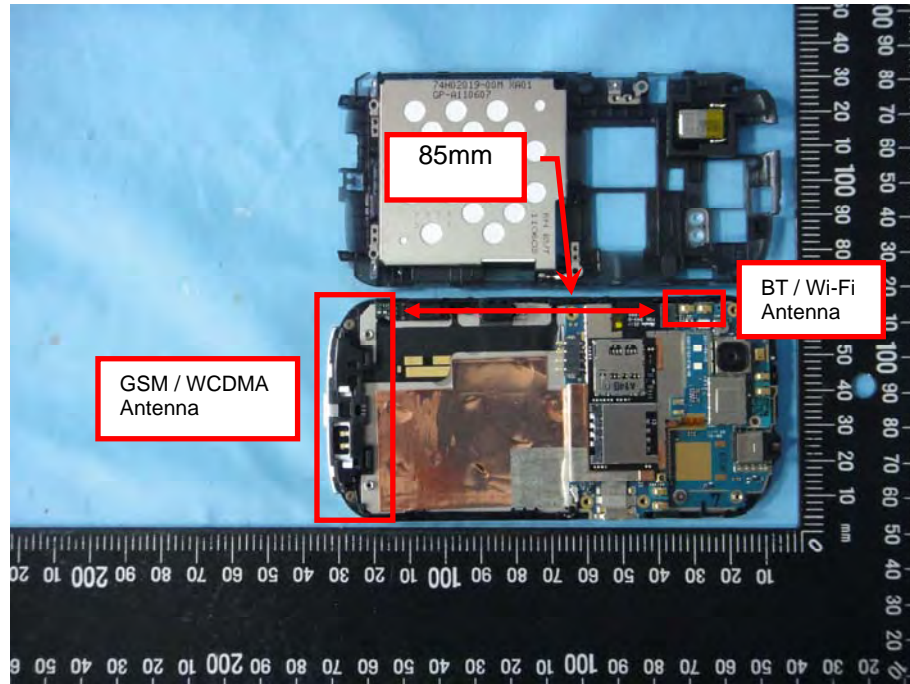

# Internal Photos

**Model Number: PH85110**

**FCC ID: NM8PH85110**

Component Name	Component Model No.	
Battery	#1	HT Energy HTC, BG86100
	#2	LG Electronics, Inc. HTC, BG86100
AC Adapter	#1	DELTA ELECTRONICS INC HTC, TC X250 (X=U,E,B,C,A,K)
	#2	Phihong Technology Co.,Ltd. HTC, TC X250 (X=E,U)
USB Cable	#1	Foxlink Technology Ltd HTC, DC T500
	#2	Chant Sincere Co.,LTD HTC, DC T500
Earphone & Microphone	#1	Cotron Corporation HTC, RC E160
	#2	Merry Electronics Co., LTD HTC, RC E160
Camera	#1	Front: Foxconn Electronics Inc. HTC, HOY-8M-AF Back: Lite-On Technology Corporation HTC, 11p1ba803
	#2	Front: Lite-On Technology Corporation HTC, 11P1BF212 Back: Foxconn Electronics Inc. HTC, 50-704AWHTT8
LCM	#1	AU Optronics Corp. HTC, H429AL01 V1
	#2	Sharp Corporation HTC, LQ043T1LX01

EUT Photo 1 )

EUT Photo 2 )

EUT Photo 3 )

EUT Photo 4 )

EUT Photo 5 )

EUT Photo 6 )

EUT Photo 7 )

EUT Photo 8 )