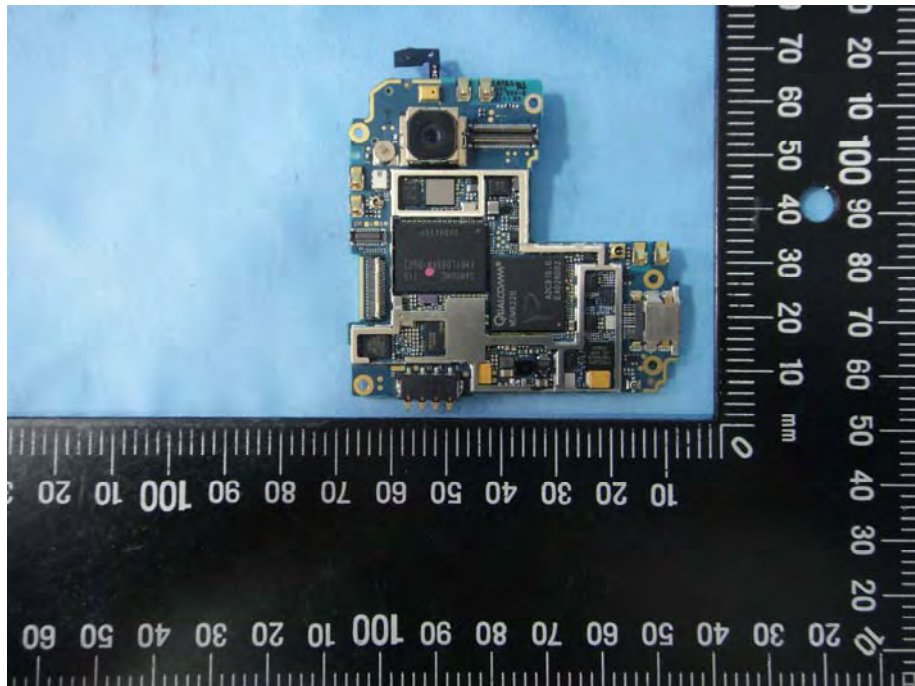

# Internal Photos

**Model Number: PH85110**

**FCC ID: NM8PH85110**

Component Name	Component Model No.	
Battery	#1	HT Energy HTC, BG86100
	#2	LG Electronics, Inc. HTC, BG86100
AC Adapter	#1	DELTA ELECTRONICS INC HTC, TC X250 (X=U,E,B,C,A,K)
	#2	Phihong Technology Co.,Ltd. HTC, TC X250 (X=E,U)
USB Cable	#1	Foxlink Technology Ltd HTC, DC T500
	#2	Chant Sincere Co.,LTD HTC, DC T500
Earphone & Microphone	#1	Cotron Corporation HTC, RC E160
	#2	Merry Electronics Co., LTD HTC, RC E160
Camera	#1	Front: Foxconn Electronics Inc. HTC, HOY-8M-AF Back: Lite-On Technology Corporation HTC, 11p1ba803
	#2	Front: Lite-On Technology Corporation HTC, 11P1BF212 Back: Foxconn Electronics Inc. HTC, 50-704AWHTT8
LCM	#1	AU Optronics Corp. HTC, H429AL01 V1
	#2	Sharp Corporation HTC, LQ043T1LX01

EUT Photo 1 )

EUT Photo 2 )

EUT Photo 3 )

EUT Photo 4 )

EUT Photo 5 )

EUT Photo 6 )

EUT Photo 7 )

EUT Photo 8 )

EUT Photo 9 )

EUT Photo 10 )

EUT Photo 11 )

EUT Photo 12 )

EUT Photo 13 )

EUT Photo 14 )

EUT Photo 15 )

EUT Photo 16 )