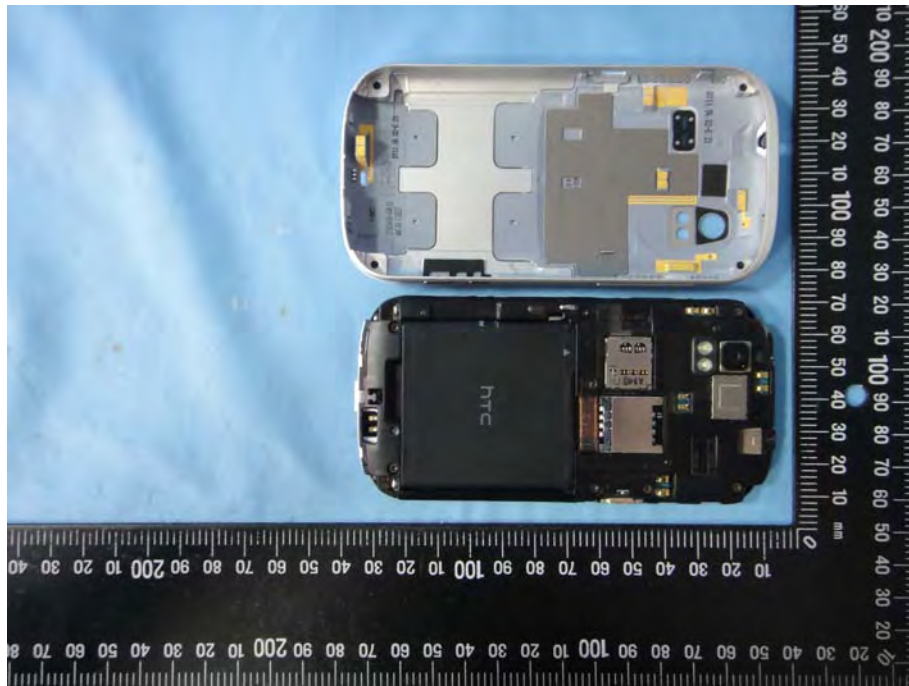

# Internal Photos

**Model Number: PH85110**

**FCC ID: NM8PH85110**

Component Name	Component Model No.	
Battery	#1	HT Energy HTC, BG86100
	#2	LG Electronics, Inc. HTC, BG86100
AC Adapter	#1	DELTA ELECTRONICS INC HTC, TC X250 (X=U,E,B,C,A,K)
	#2	Phihong Technology Co.,Ltd. HTC, TC X250 (X=E,U)
USB Cable	#1	Foxlink Technology Ltd HTC, DC T500
	#2	Chant Sincere Co.,LTD HTC, DC T500
Earphone & Microphone	#1	Cotron Corporation HTC, RC E160
	#2	Merry Electronics Co., LTD HTC, RC E160
Camera	#1	Front: Foxconn Electronics Inc. HTC, HOY-8M-AF Back: Lite-On Technology Corporation HTC, 11p1ba803
	#2	Front: Lite-On Technology Corporation HTC, 11P1BF212 Back: Foxconn Electronics Inc. HTC, 50-704AWHTT8
LCM	#1	AU Optronics Corp. HTC, H429AL01 V1
	#2	Sharp Corporation HTC, LQ043T1LX01

EUT Photo 1 )

EUT Photo 2 )

EUT Photo 3 )

EUT Photo 4 )

EUT Photo 5 )

EUT Photo 6 )

EUT Photo 7 )

EUT Photo 8 )