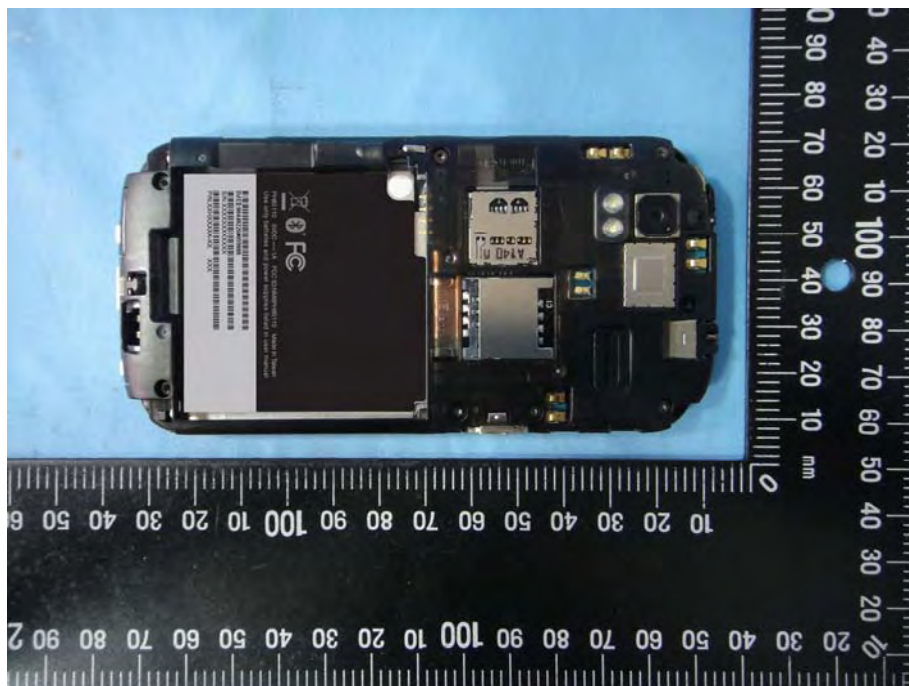

# Internal Photos

**Model Number: PH85110**

**FCC ID: NM8PH85110**

Component Name	Component Model No.	
Battery	#1	HT Energy HTC, BG86100
	#2	LG Electronics, Inc. HTC, BG86100
AC Adapter	#1	DELTA ELECTRONICS INC HTC, TC X250 (X=U,E,B,C,A,K)
	#2	Phihong Technology Co.,Ltd. HTC, TC X250 (X=E,U)
USB Cable	#1	Foxlink Technology Ltd HTC, DC T500
	#2	Chant Sincere Co.,LTD HTC, DC T500
Earphone & Microphone	#1	Cotron Corporation HTC, RC E160
	#2	Merry Electronics Co., LTD HTC, RC E160
Camera	#1	Front: Foxconn Electronics Inc. HTC, HOY-8M-AF Back: Lite-On Technology Corporation HTC, 11p1ba803
	#2	Front: Lite-On Technology Corporation HTC, 11P1BF212 Back: Foxconn Electronics Inc. HTC, 50-704AWHTT8
LCM	#1	AU Optronics Corp. HTC, H429AL01 V1
	#2	Sharp Corporation HTC, LQ043T1LX01

EUT Photo 1 )

EUT Photo 2 )

EUT Photo 3 )

EUT Photo 4 )

EUT Photo 5 )

EUT Photo 6 )

EUT Photo 7 )

EUT Photo 8 )