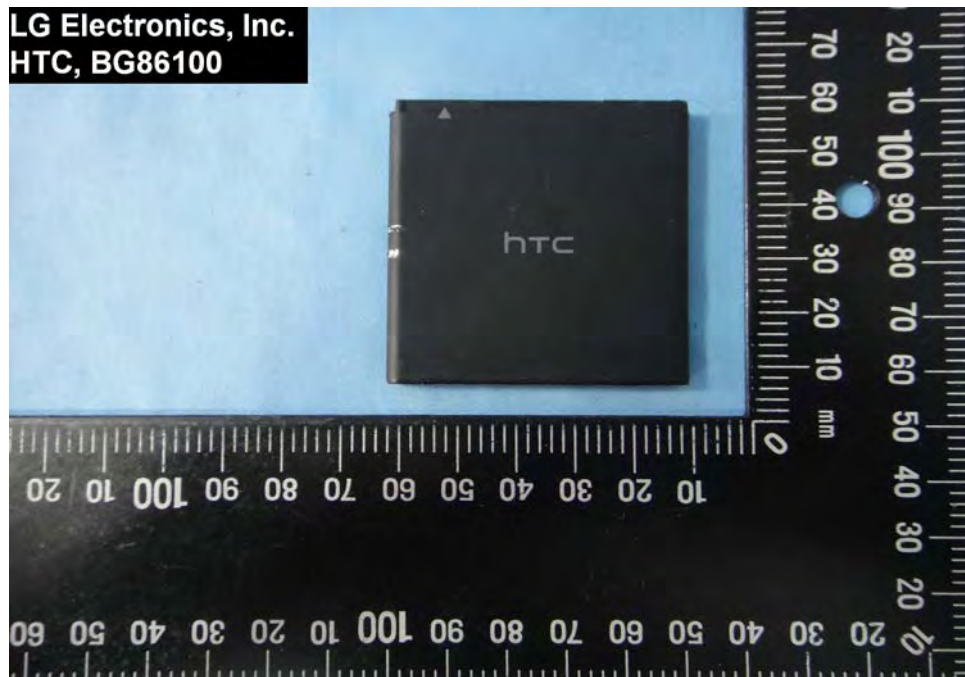

External Photos

Model Number: PH85110

FCC ID: NM8PH85110

Component Name	Component Model No.	
Battery	#1	HT Energy HTC, BG86100
	#2	LG Electronics, Inc. HTC, BG86100
AC Adapter	#1	DELTA ELECTRONICS INC HTC, TC X250 (X=U,E,B,C,A,K)
	#2	Phihong Technology Co.,Ltd. HTC, TC X250 (X=E,U)
USB Cable	#1	Foxlink Technology Ltd HTC, DC T500
	#2	Chant Sincere Co.,LTD HTC, DC T500
Earphone & Microphone	#1	Cotron Corporation HTC, RC E160
	#2	Merry Electronics Co., LTD HTC, RC E160
Camera	#1	Front: Foxconn Electronics Inc. HTC, HOY-8M-AF Back: Lite-On Technology Corporation HTC, 11p1ba803
	#2	Front: Lite-On Technology Corporation HTC, 11P1BF212 Back: Foxconn Electronics Inc. HTC, 50-704AWHTT8
LCM	#1	AU Optronics Corp. HTC, H429AL01 V1
	#2	Sharp Corporation HTC, LQ043T1LX01

EUT Photo 1)

EUT Photo 2)

EUT Photo 3)

EUT Photo 4)

EUT Photo 5)

EUT Photo 6)

EUT Photo 7)

EUT Photo 8)