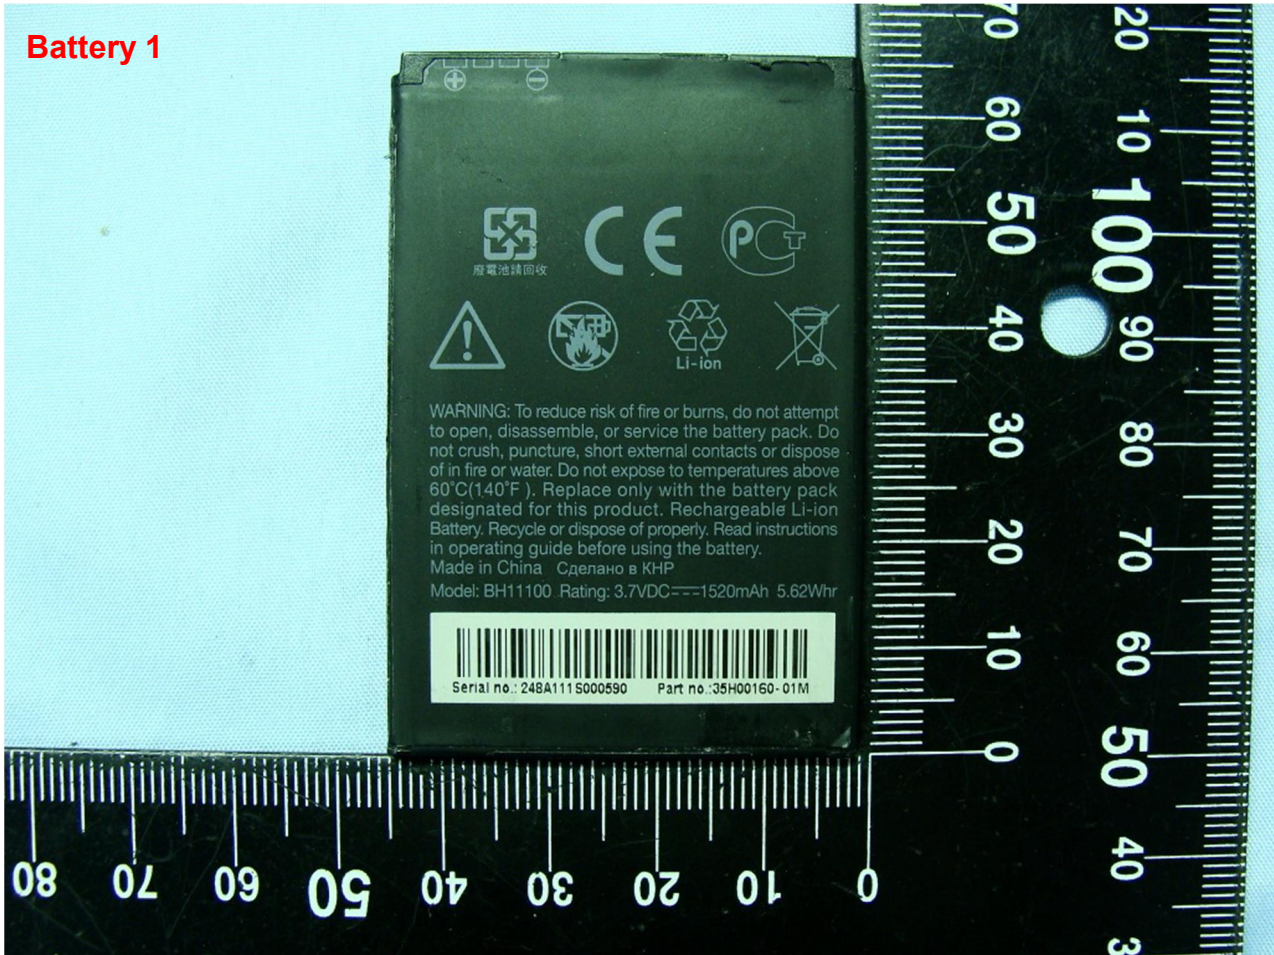

Remark: For accessories equipped with this EUT, please refer to the following photos.

Model Name: PH44100

Model Name: PH44100

Adapter 1

Model Name: PH44100

Adapter 2

Model Name: PH44100

Battery 1