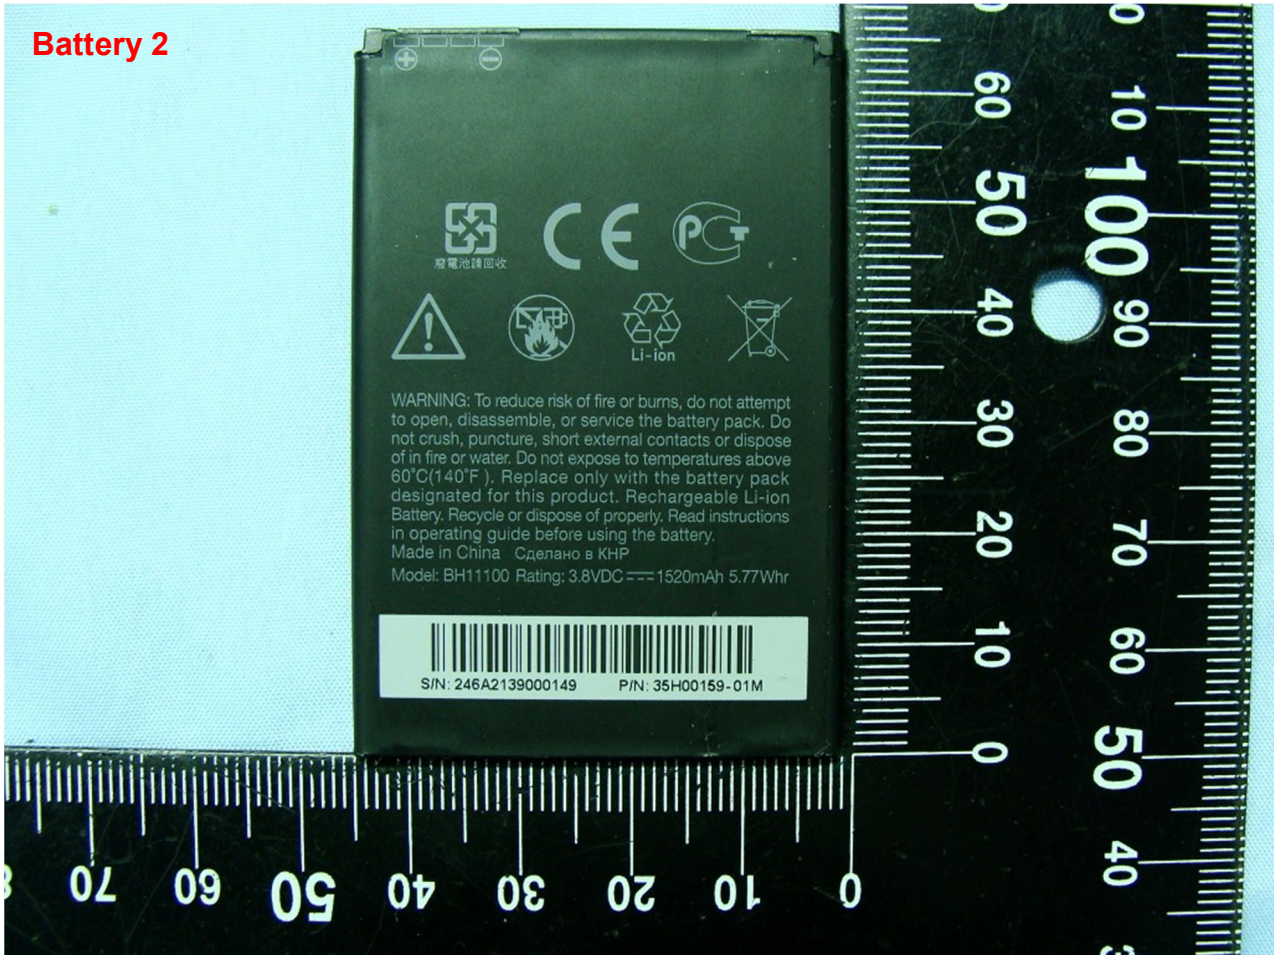

Model Name: PH44100

Battery 2