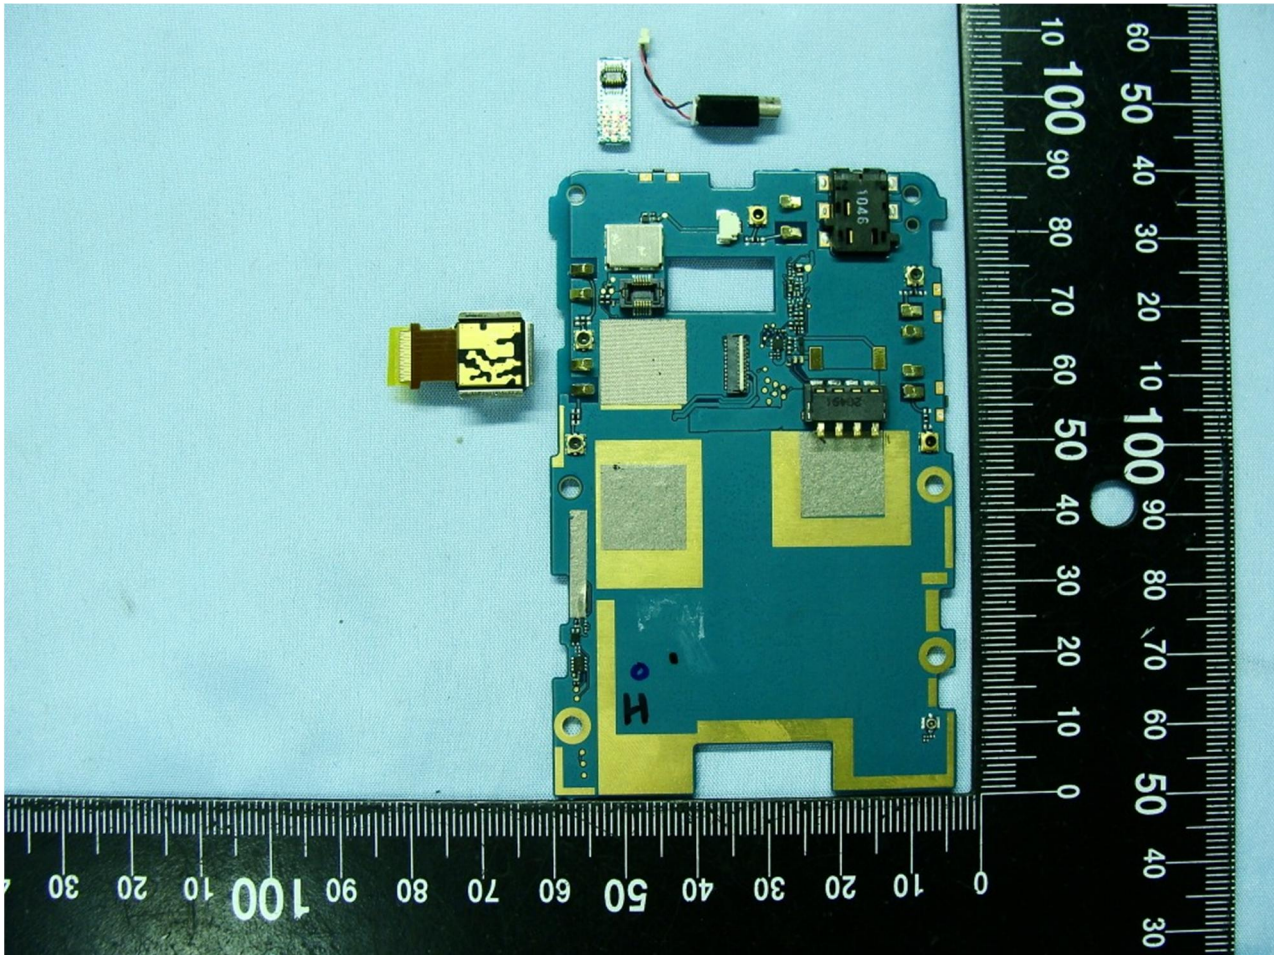

3. Internal Photograph of EUT

Model Name: PH44100

Model Name: PH44100

Model Name: PH44100

WWAN Main Antenna <Tx/Rx>

Model Name: PH44100

Model Name: PH44100

Diversity Antenna < Rx Only >