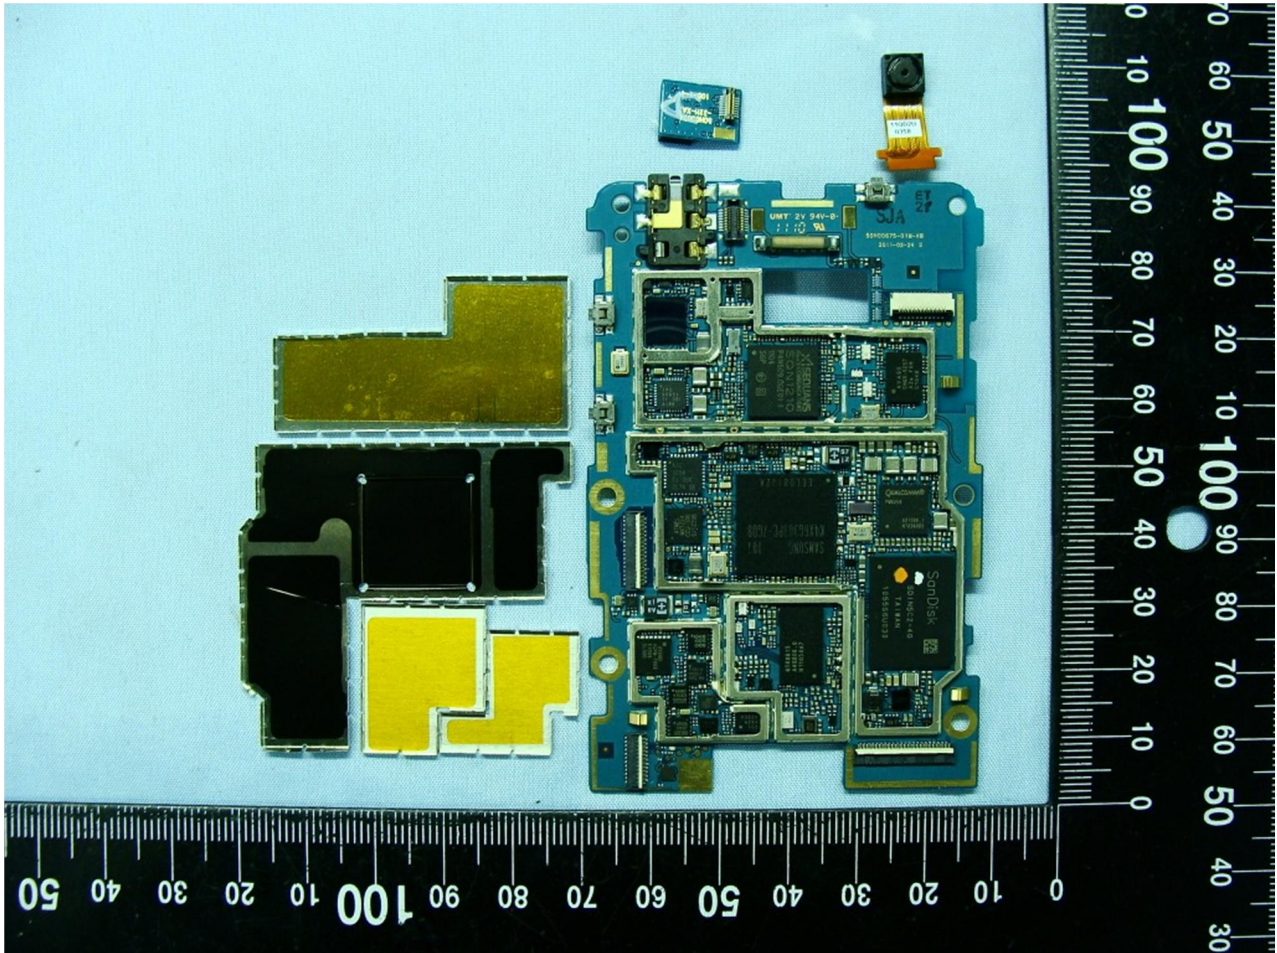

3. Internal Photograph of EUT

Model Name: PH44100

Model Name: PH44100

Model Name: PH44100

WWAN Main Antenna <Tx/Rx>

Model Name: PH44100

Model Name: PH44100

Diversity Antenna < Rx Only >