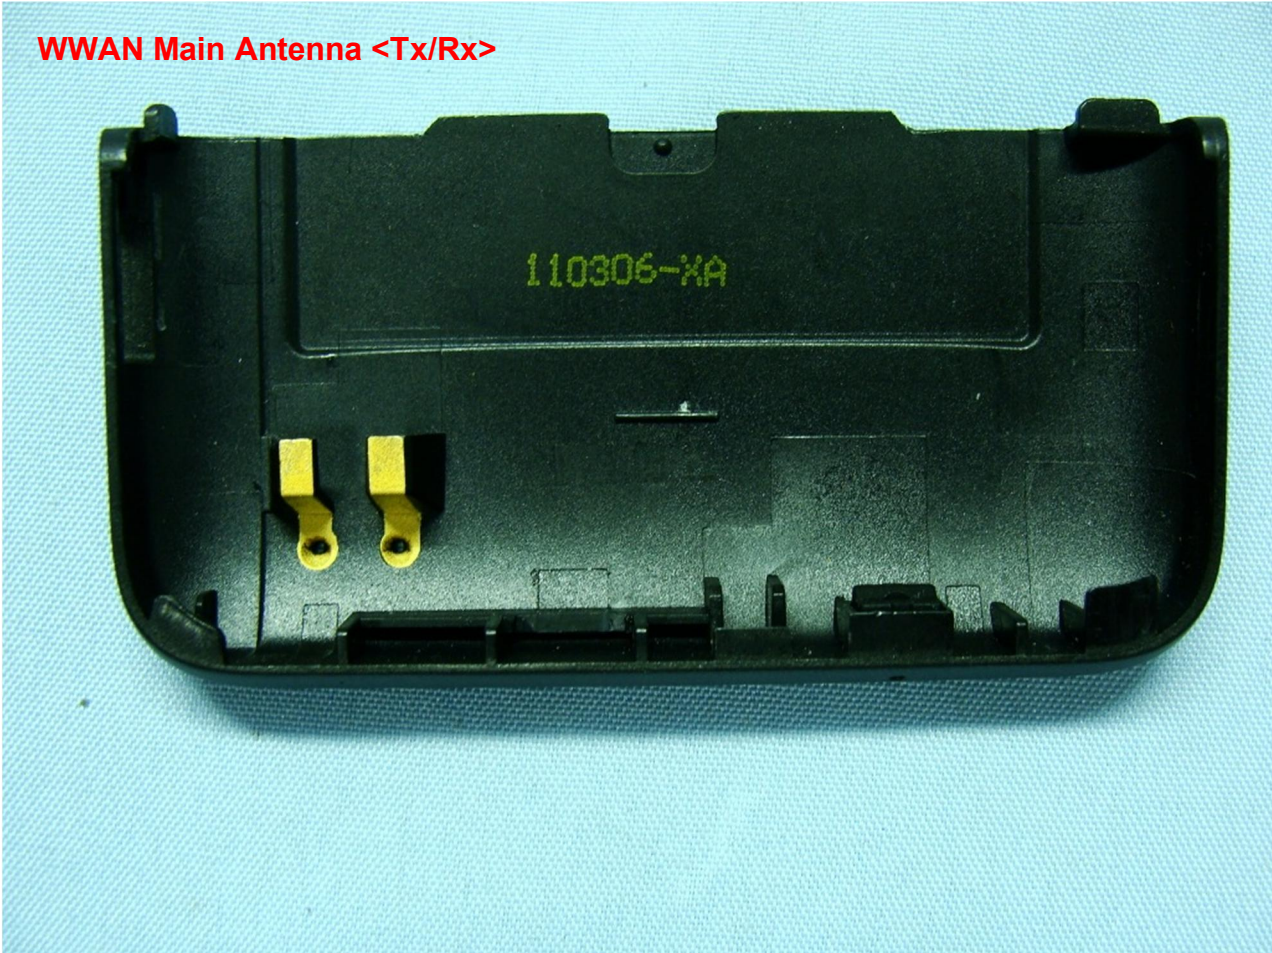

3. Internal Photograph of EUT

Model Name: PH44100

Model Name: PH44100

Model Name: PH44100

WWAN Main Antenna <Tx/Rx>

Model Name: PH44100

Model Name: PH44100

Diversity Antenna < Rx Only >