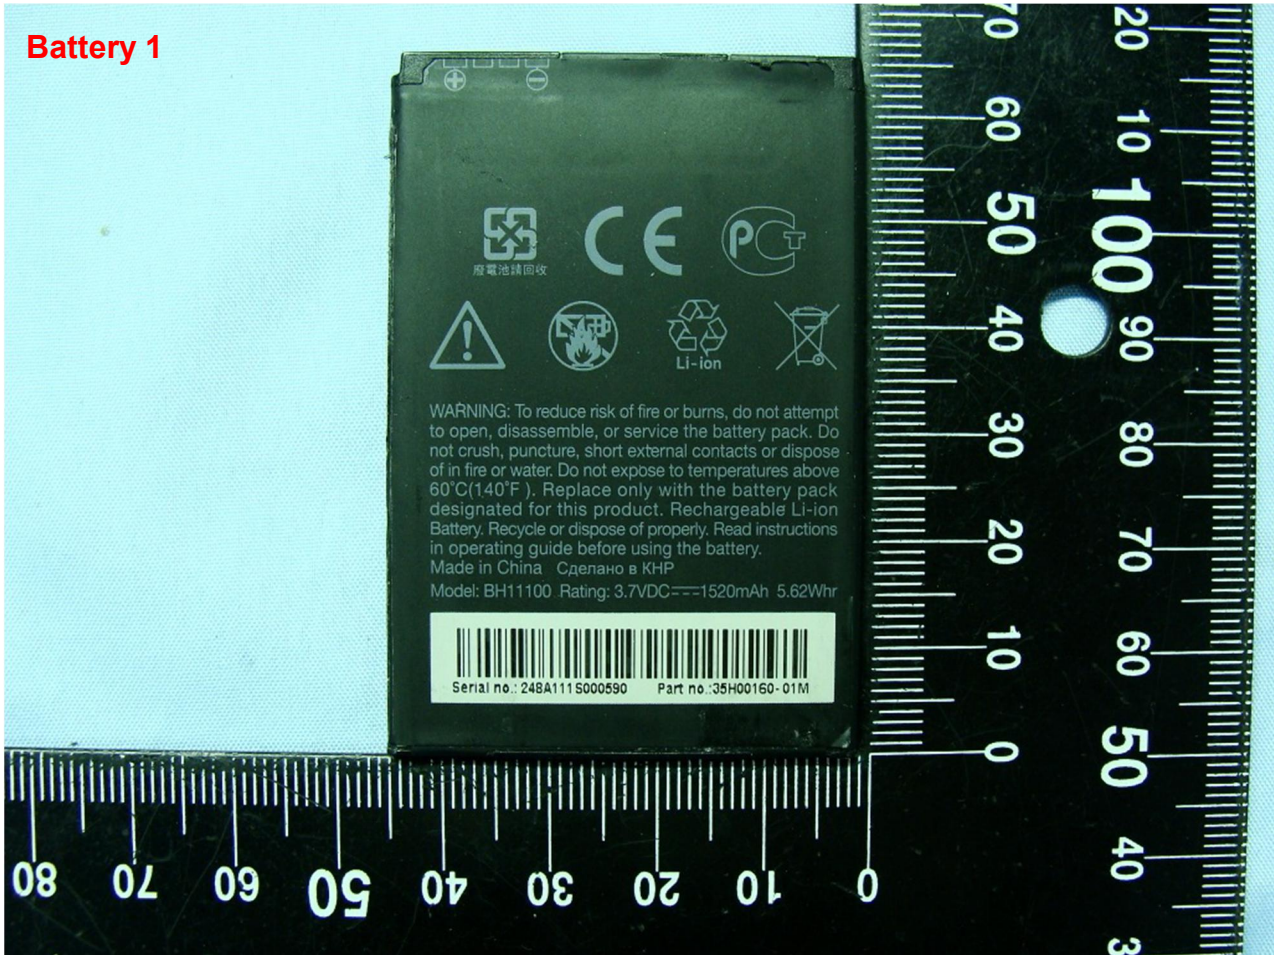

Model Name: PH44100

Battery 1