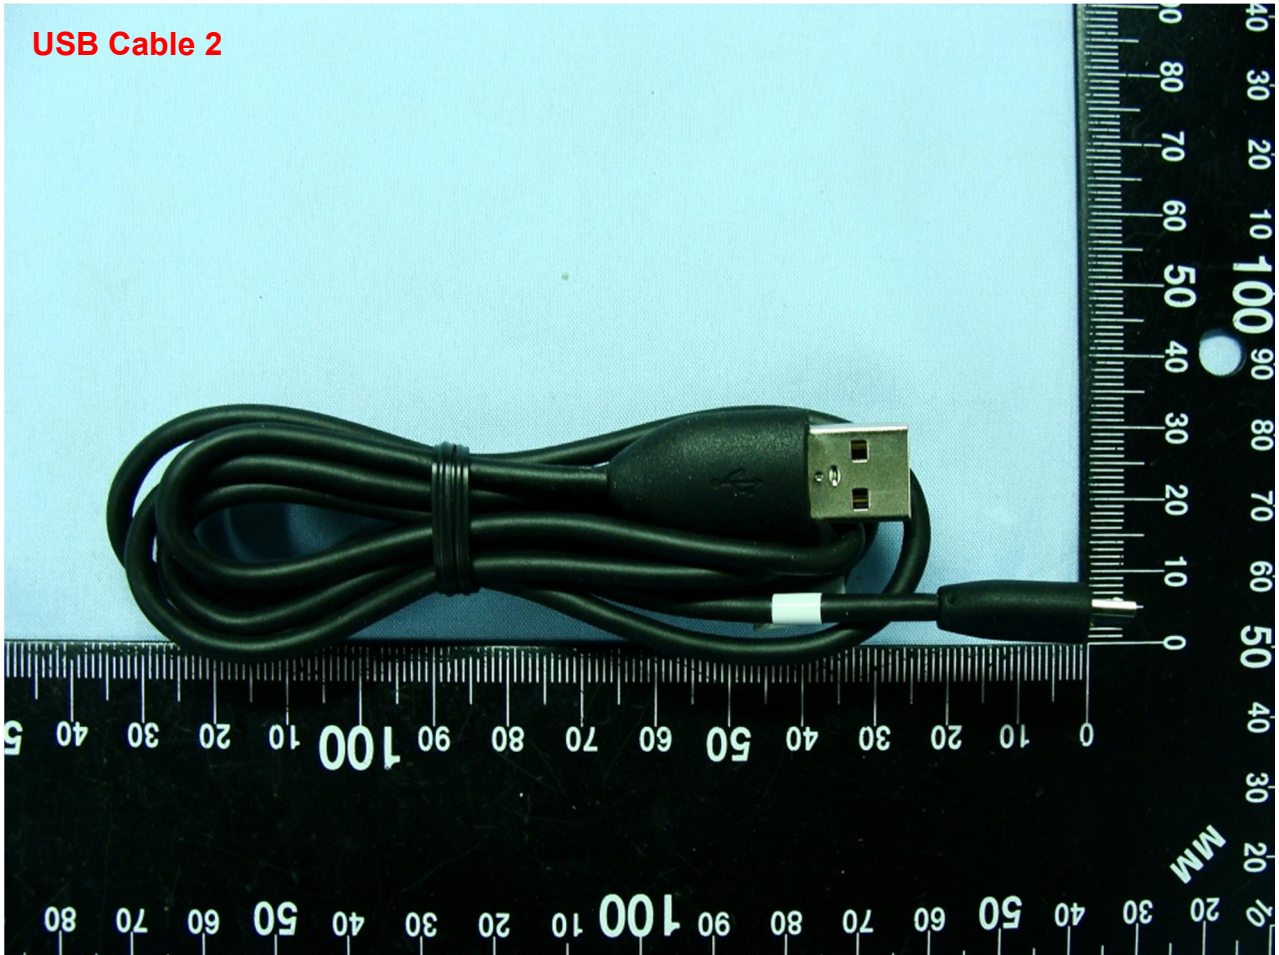

Model Name: PH44100

USB Cable 2