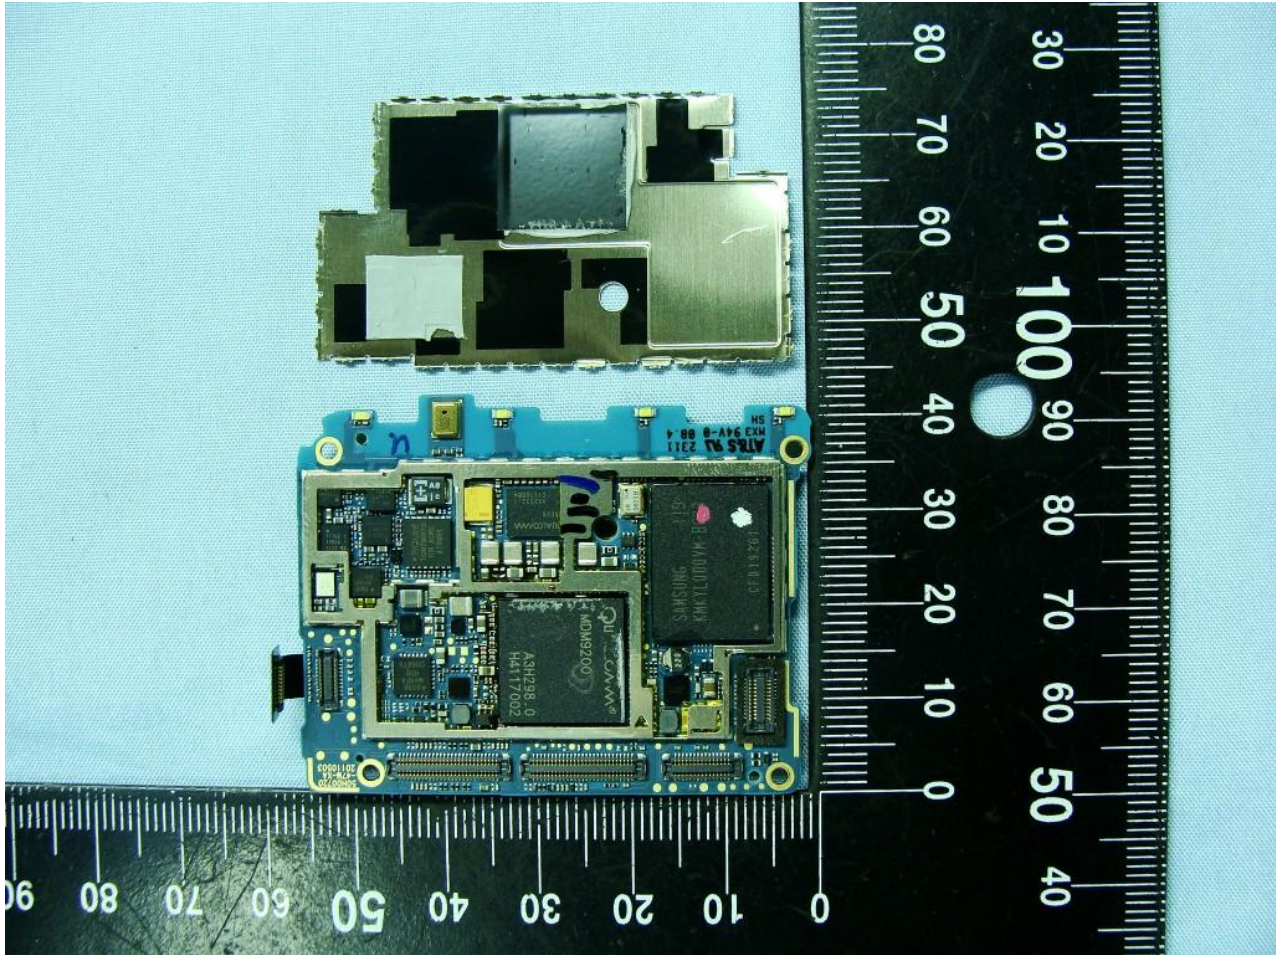

3. Internal Photograph of EUT

Model Name: PH39150

Model Name: PH39150

Model Name: PH39150

Model Name: PH39150

Model Name: PH39150

Model Name: PH39150

WCDMA Band 1/2/5 <Rx>
LTE Antenna (Band 17) <Tx/Rx>
LTE Antenna (Band 4) <Rx>

Model Name: PH39150

WLAN and Bluetooth Antenna <Tx/Rx>

Model Name: PH39150

GPS Antenna <Rx>