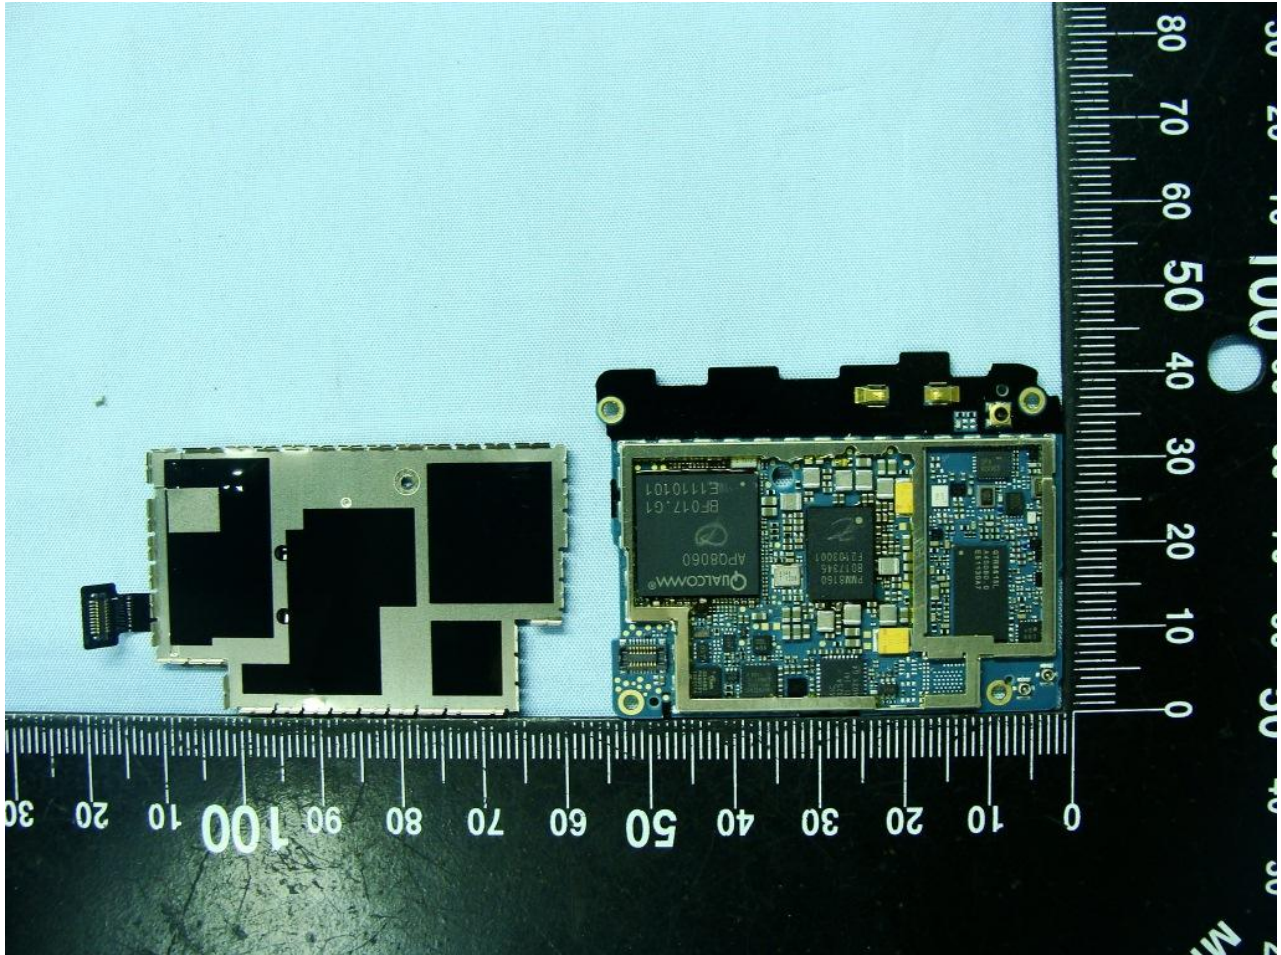

3. Internal Photograph of EUT

Model Name: PH39150

Model Name: PH39150

Model Name: PH39150

Model Name: PH39150

Model Name: PH39150

Model Name: PH39150

WCDMA Band 1/2/5 <Rx>
LTE Antenna (Band 17) <Tx/Rx>
LTE Antenna (Band 4) <Rx>

Model Name: PH39150

WLAN and Bluetooth Antenna <Tx/Rx>

Model Name: PH39150

GPS Antenna <Rx>