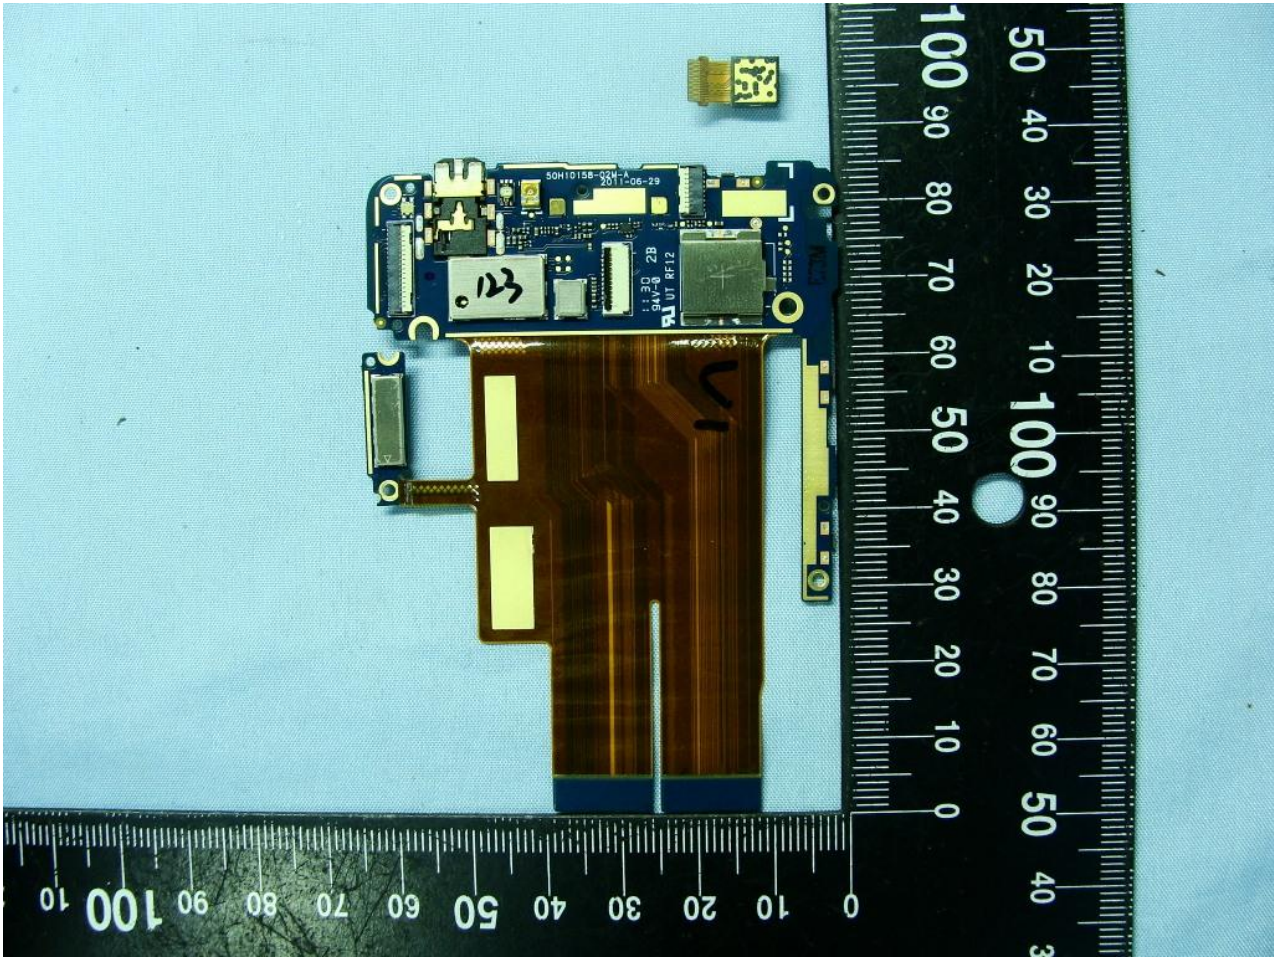

3. Internal Photograph of EUT

Model Name: PH39130

Model Name: PH39130

Model Name: PH39130

Model Name: PH39130

Model Name: PH39130

Sample 2

Model Name: PH39130

Model Name: PH39130

Model Name: PH39130

Model Name: PH39130

Model Name: PH39130

WWAN Aux. Antenna

Model Name: PH39130

Model Name: PH39130

GPS Antenna