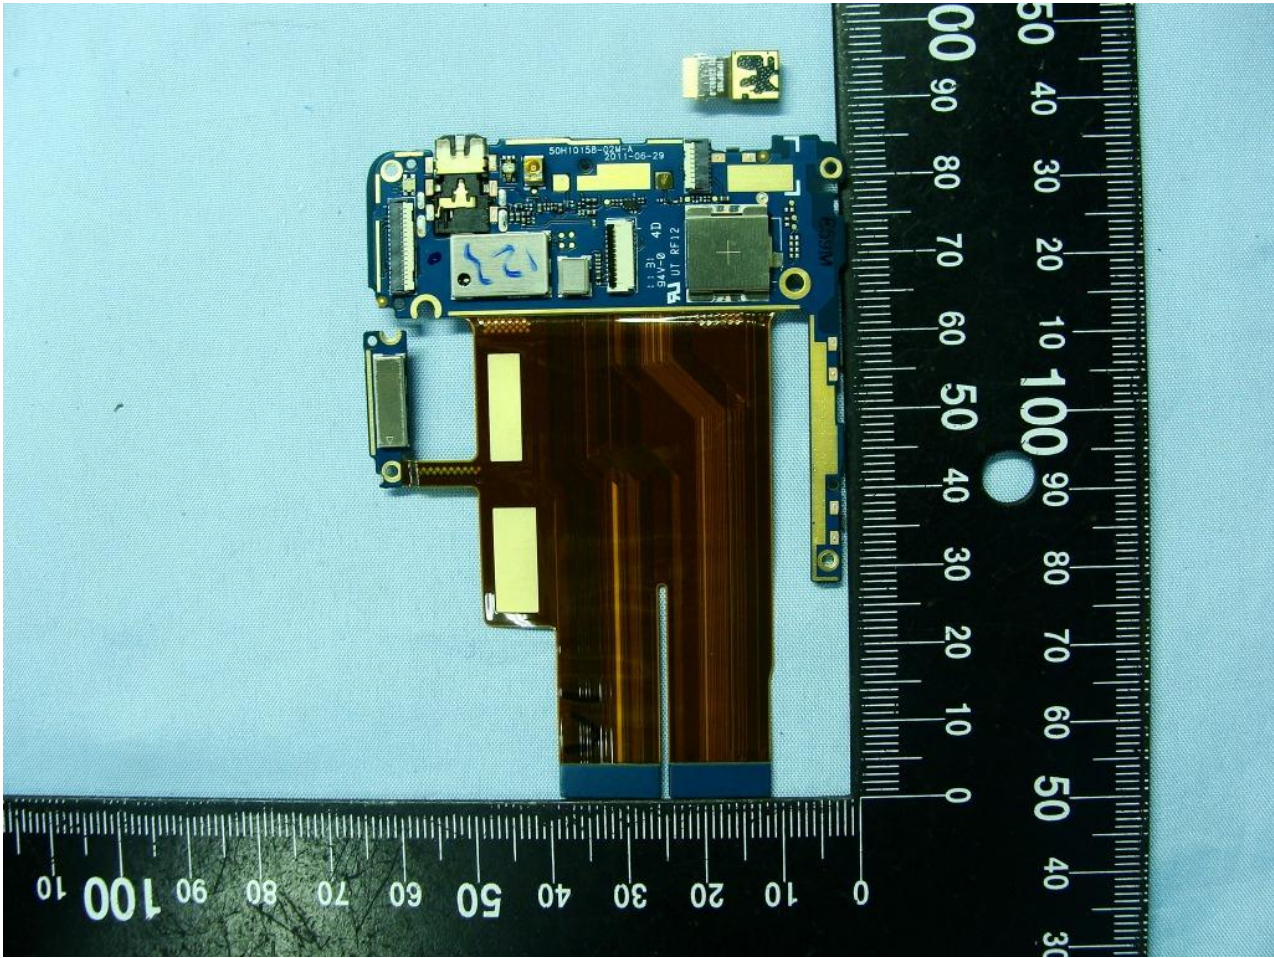

3. Internal Photograph of EUT

Model Name: PH39130

Model Name: PH39130

Model Name: PH39130

Model Name: PH39130

Model Name: PH39130

Sample 2

Model Name: PH39130

Model Name: PH39130

Model Name: PH39130

Model Name: PH39130

Model Name: PH39130

WWAN Aux. Antenna

Model Name: PH39130

Model Name: PH39130

GPS Antenna