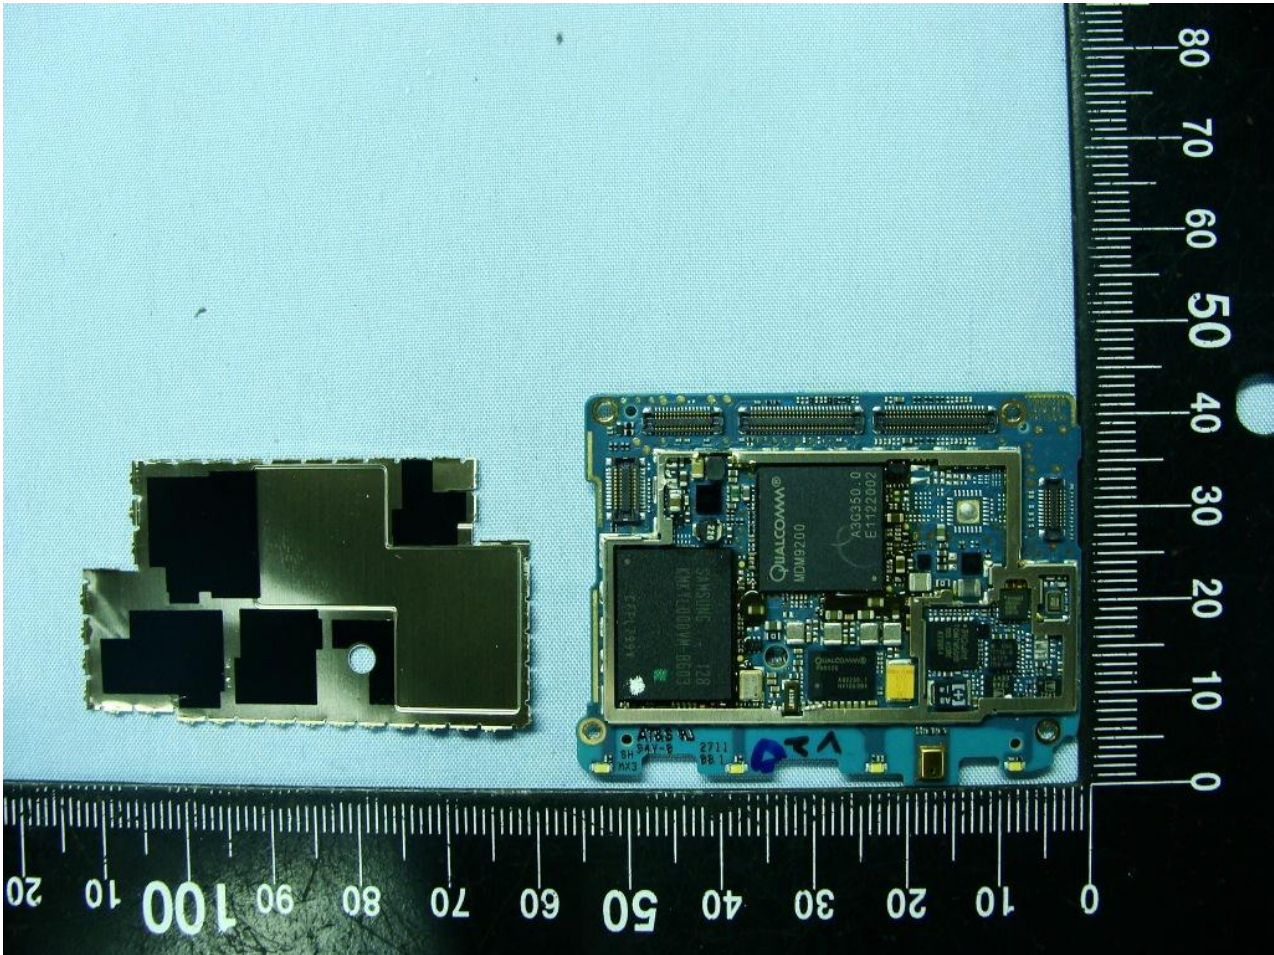

3. Internal Photograph of EUT

Model Name: PH39130

Model Name: PH39130

Model Name: PH39130

Model Name: PH39130

Model Name: PH39130

Sample 2

Model Name: PH39130

Model Name: PH39130

Model Name: PH39130

Model Name: PH39130

Model Name: PH39130

WWAN Aux. Antenna

Model Name: PH39130

Model Name: PH39130

GPS Antenna