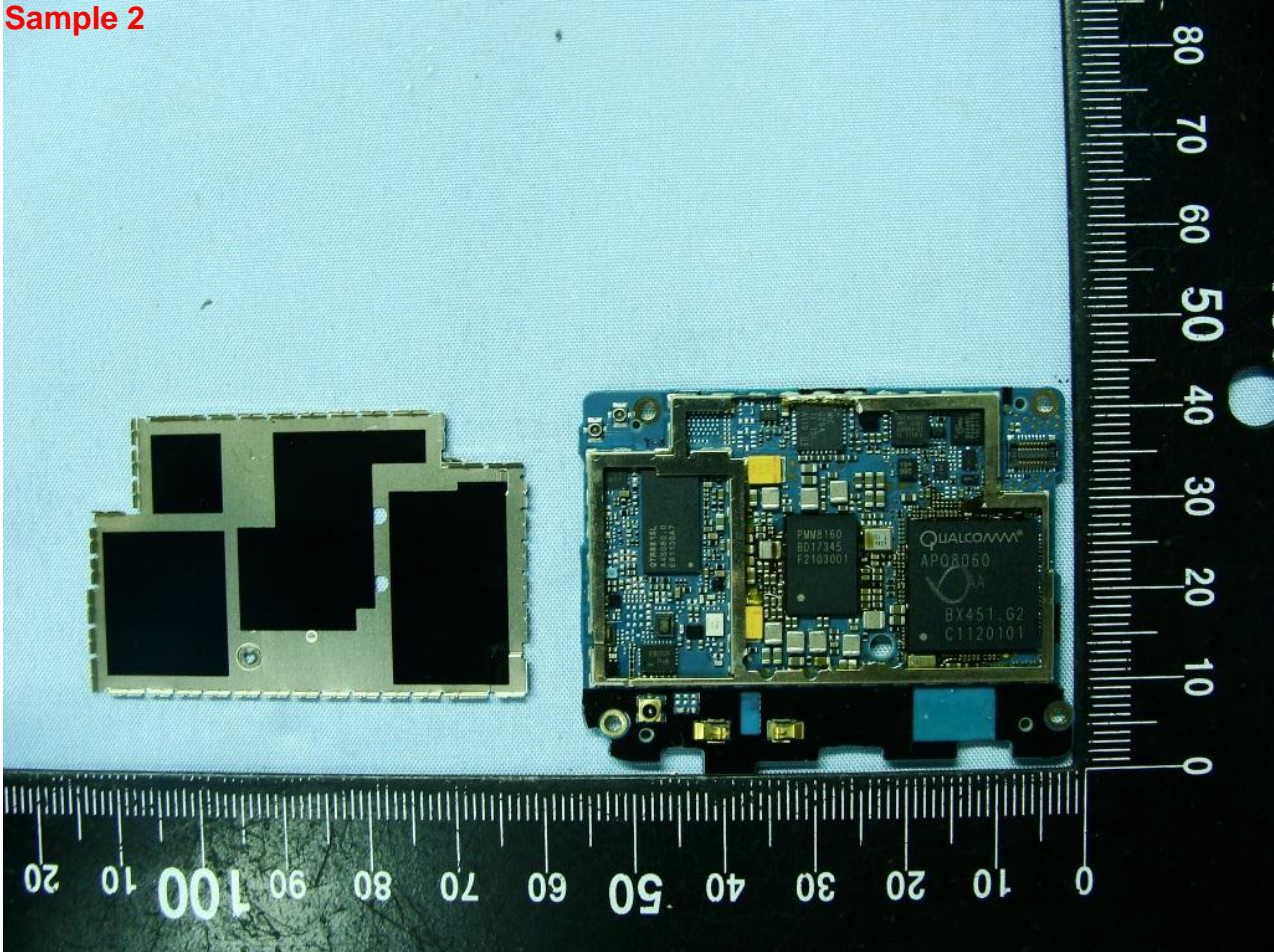

3. Internal Photograph of EUT

Model Name: PH39130

Model Name: PH39130

Model Name: PH39130

Model Name: PH39130

Model Name: PH39130

Sample 2

Model Name: PH39130

Model Name: PH39130

Model Name: PH39130

Model Name: PH39130

Model Name: PH39130

WWAN Aux. Antenna

Model Name: PH39130

Model Name: PH39130

GPS Antenna