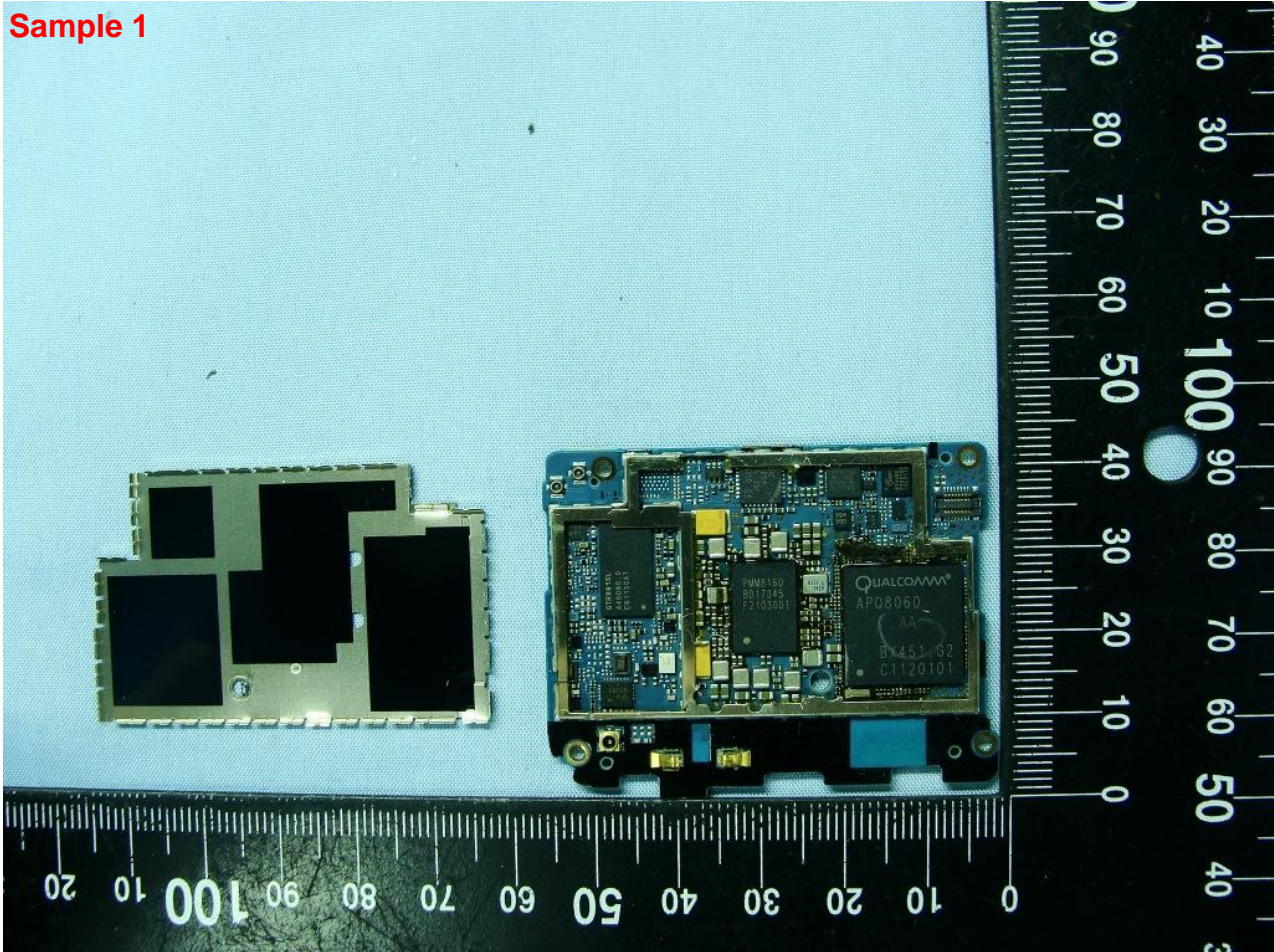

3. Internal Photograph of EUT

Model Name: PH39130

Model Name: PH39130

Model Name: PH39130

Model Name: PH39130

Model Name: PH39130

Sample 2

Model Name: PH39130

Model Name: PH39130

Model Name: PH39130

Model Name: PH39130

Model Name: PH39130

WWAN Aux. Antenna

Model Name: PH39130

Model Name: PH39130

GPS Antenna