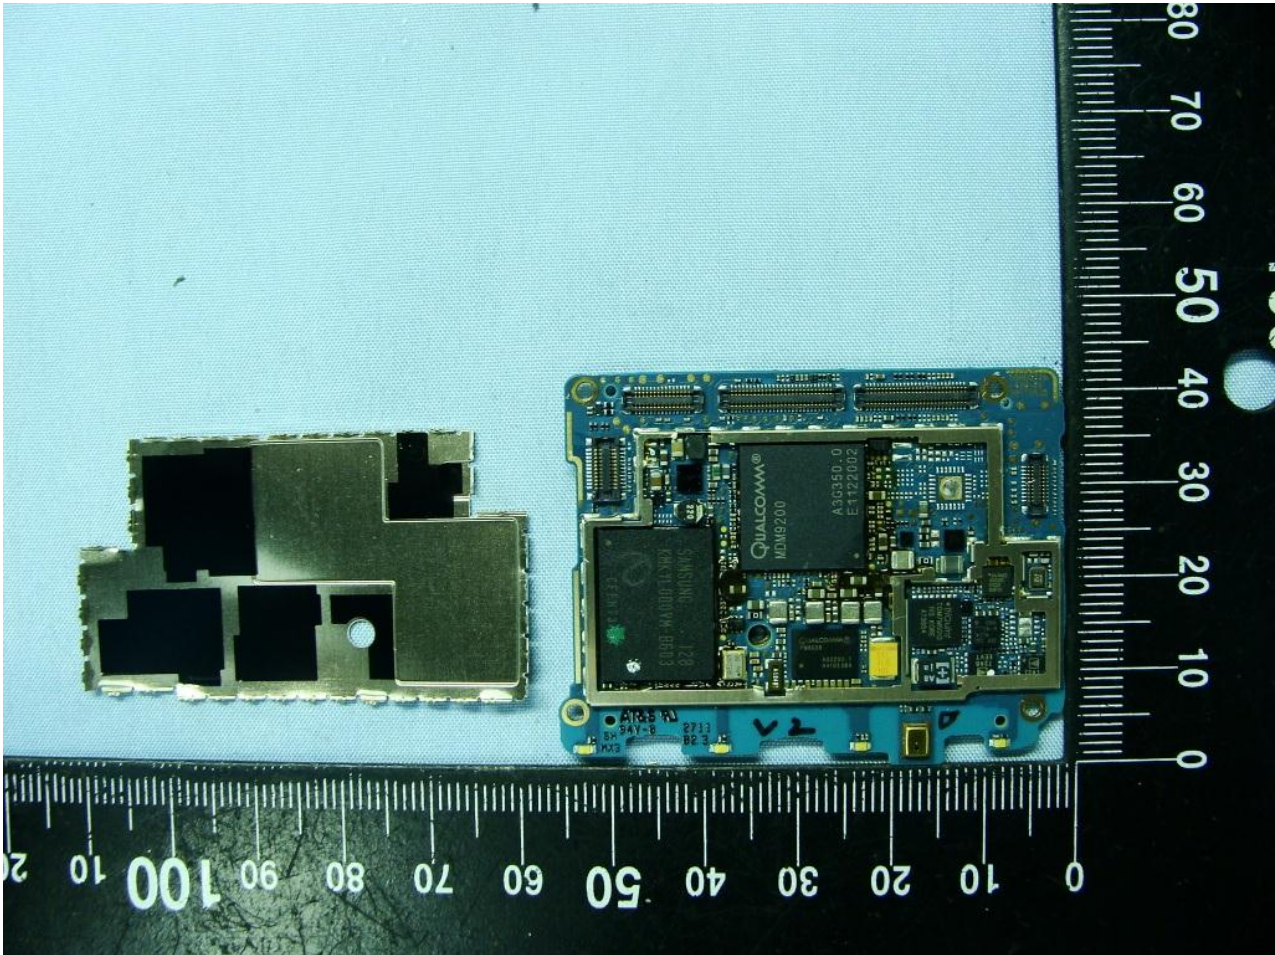

3. Internal Photograph of EUT

Model Name: PH39130

Model Name: PH39130

Model Name: PH39130

Model Name: PH39130

Model Name: PH39130

Sample 2

Model Name: PH39130

Model Name: PH39130

Model Name: PH39130

Model Name: PH39130

Model Name: PH39130

WWAN Aux. Antenna

Model Name: PH39130

Model Name: PH39130

GPS Antenna