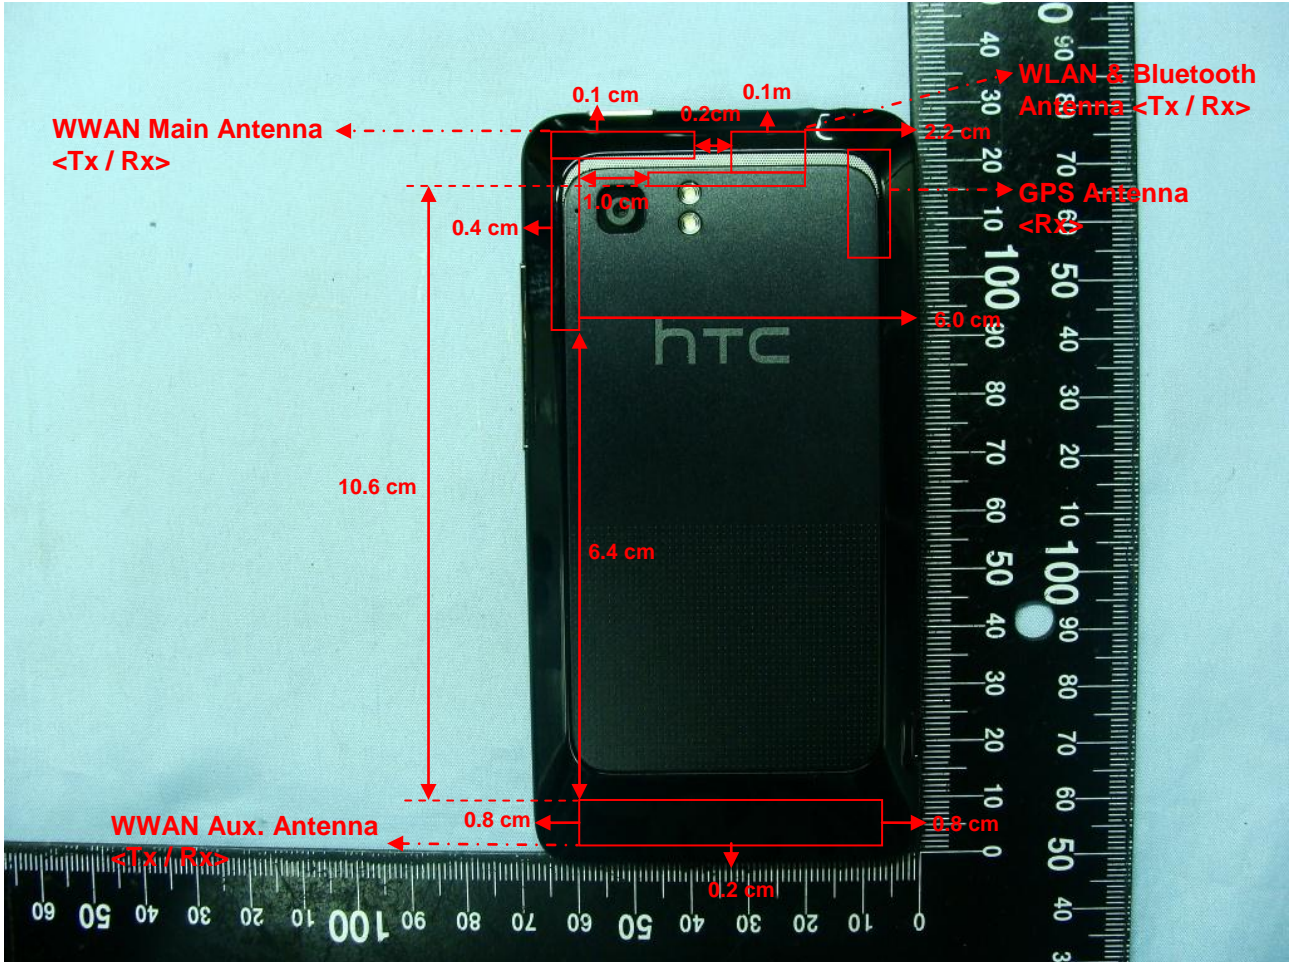

Model Name: PH39130

Antenna location	Length	Width
WWAN Main Antenna <Tx / Rx>	5.2 cm	1.5 cm
WWAN Aux. Antenna <Tx / Rx>	5.0 cm	2.8 cm
Bluetooth & WLAN Antenna <Tx / Rx>	2.8 cm	0.8 cm
GPS Antenna <RX>	3.3 cm	0.7 cm