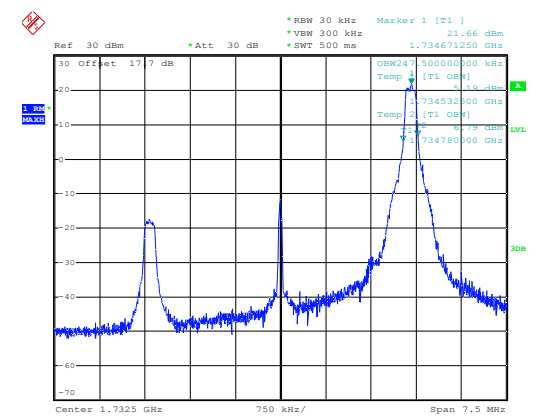

50RB Size, RB Offset 0, 16QAM
OBW = 8.91 MHz

Bandwidth 5M

Date: 28.JUN.2011 18:50:49

1RB Size, RB Offset 0, QPSK
OBW = 259 KHz

Date: 28.JUN.2011 18:51:22

1RB Size, RB Offset 0, 16QAM
OBW = 259 KHz

Date: 28.JUN.2011 18:52:28

1RB Size, RB Offset 24, QPSK
OBW = 248 KHz

Date: 28.JUN.2011 18:52:28

1RB Size, RB Offset 24, 16QAM
OBW = 248 KHz

Date: 28.JUN.2011 18:48:43

12RB Size, RB Offset 6, QPSK

OBW = 2.16 MHz

Date: 28.JUN.2011 18:48:13

12RB Size, RB Offset 6, 16QAM

OBW = 2.16 MHz

Date: 28.JUN.2011 18:54:58

25RB Size, RB Offset 0, QPSK

OBW = 4.47 MHz

Date: 28.JUN.2011 18:55:46

25RB Size, RB Offset 0, 16QAM

OBW = 4.46 MHz