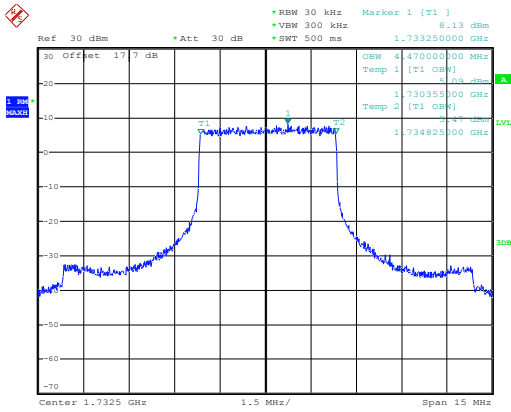

Appendix F. LTE spectrum plots for different RB allocations

Band 4

Bandwidth 10M

Date: 28.JUN.2011 19:00:20

1RB Size, RB Offset 0, QPSK

OBW = 255 KHz

Date: 28.JUN.2011 18:59:55

1RB Size, RB Offset 0, 16QAM

OBW = 270 KHz

Date: 28.JUN.2011 19:00:57

1RB Size, RB Offset 49, QPSK

OBW = 269 KHz

Date: 28.JUN.2011 19:01:30

1RB Size, RB Offset 49, 16QAM

OBW = 270 KHz

Date: 28.JUN.2011 18:58:35

25RB Size, RB Offset 13, QPSK
OBW = 4.47 MHz

Date: 28.JUN.2011 18:59:03

25RB Size, RB Offset 13, 16QAM
OBW = 4.47MHz

Date: 28.JUN.2011 18:57:39

50RB Size, RB Offset 0, QPSK
OBW = 8.9MHz

Date: 28.JUN.2011 18:56:56

50RB Size, RB Offset 0, 16QAM
OBW = 8.91 MHz

Bandwidth 5M

Date: 28.JUN.2011 18:50:49

1RB Size, RB Offset 0, QPSK
OBW = 259 KHz

Date: 28.JUN.2011 18:51:22

1RB Size, RB Offset 0, 16QAM
OBW = 259 KHz

Date: 28.JUN.2011 18:52:28