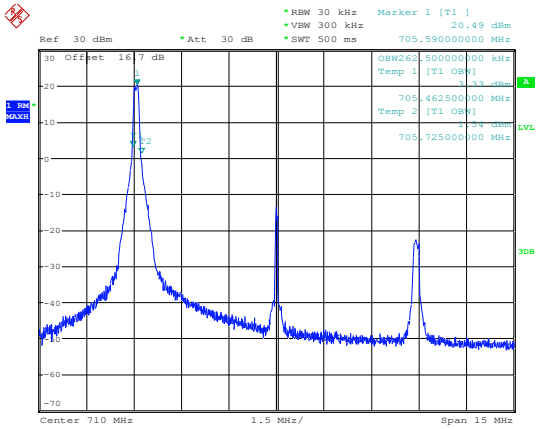

12RB Size, RB Offset 6, 16QAM

OBW = 2.16 MHz

Date: 28.JUN.2011 18:54:58

25RB Size, RB Offset 0, QPSK

OBW = 4.47 MHz

Date: 28.JUN.2011 18:55:46

25RB Size, RB Offset 0, 16QAM

OBW = 4.46 MHz

Band 17

Bandwidth 10M

Date: 28.JUN.2011 18:37:36

1RB Size, RB Offset 0, QPSK

OBW = 263 KHz

Date: 28.JUN.2011 18:37:10

1RB Size, RB Offset 0, 16QAM

OBW = 278 KHz