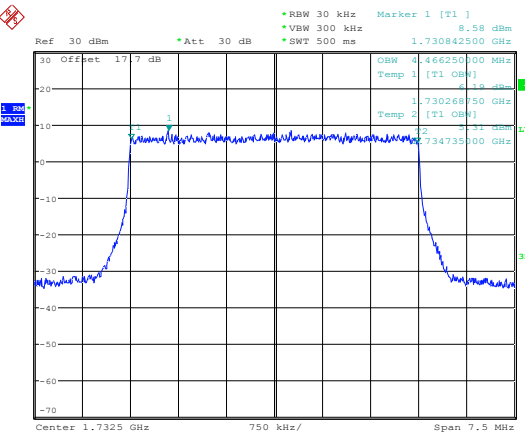

1RB Size, RB Offset 24, QPSK
OBW = 248 KHz

Date: 28.JUN.2011 18:52:28

1RB Size, RB Offset 24, 16QAM
OBW = 248 KHz

Date: 28.JUN.2011 18:48:43

12RB Size, RB Offset 6, QPSK

OBW = 2.16 MHz

Date: 28.JUN.2011 18:48:13

12RB Size, RB Offset 6, 16QAM

OBW = 2.16 MHz

Date: 28.JUN.2011 18:54:58

25RB Size, RB Offset 0, QPSK

OBW = 4.47 MHz

Date: 28.JUN.2011 18:55:46

25RB Size, RB Offset 0, 16QAM

OBW = 4.46 MHz