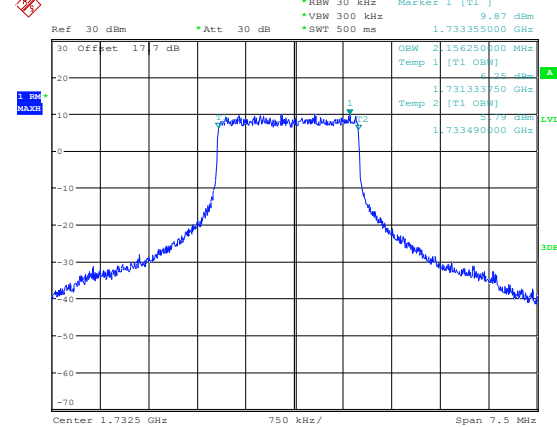

1RB Size, RB Offset 24, QPSK
OBW = 248 KHz

Date: 28.JUN.2011 18:52:28

1RB Size, RB Offset 24, 16QAM
OBW = 248 KHz

Date: 28.JUN.2011 18:48:43

12RB Size, RB Offset 6, QPSK

OBW = 2.16 MHz

Date: 28.JUN.2011 18:48:13

12RB Size, RB Offset 6, 16QAM

OBW = 2.16 MHz

Date: 28.JUN.2011 18:54:58

25RB Size, RB Offset 0, QPSK

OBW = 4.47 MHz

Date: 28.JUN.2011 18:55:46

25RB Size, RB Offset 0, 16QAM

OBW = 4.46 MHz