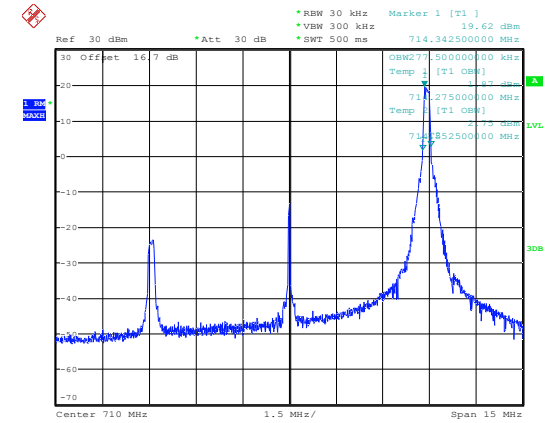

12RB Size, RB Offset 6, 16QAM

OBW = 2.16 MHz

Date: 28.JUN.2011 18:54:58

25RB Size, RB Offset 0, QPSK

OBW = 4.47 MHz

Date: 28.JUN.2011 18:55:46

25RB Size, RB Offset 0, 16QAM

OBW = 4.46 MHz

Band 17

Bandwidth 10M

Date: 28.JUN.2011 18:37:36

1RB Size, RB Offset 0, QPSK

OBW = 263 KHz

Date: 28.JUN.2011 18:37:10

1RB Size, RB Offset 0, 16QAM

OBW = 278 KHz

Date: 28.JUN.2011 18:38:07

1RB Size, RB Offset 49, QPSK

OBW = 263 KHz

Date: 28.JUN.2011 18:38:37

1RB Size, RB Offset 49, 16QAM

OBW = 247 KHz

Bandwidth 5M

Date: 28.JUN.2011 18:41:32