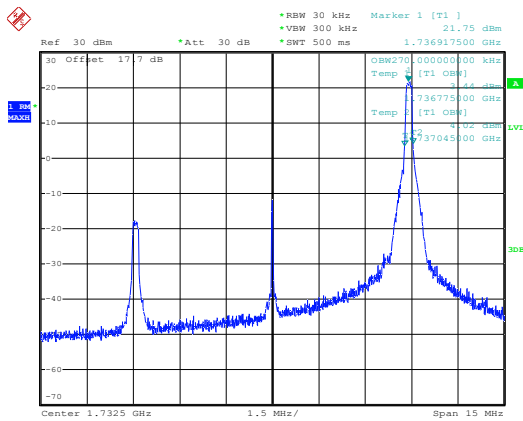

Appendix F. LTE spectrum plots for different RB allocations

Band 4

Bandwidth 10M

Date: 28.JUN.2011 19:00:20

1RB Size, RB Offset 0, QPSK

OBW = 255 KHz

Date: 28.JUN.2011 18:59:55

1RB Size, RB Offset 0, 16QAM

OBW = 270 KHz

Date: 28.JUN.2011 19:00:57

1RB Size, RB Offset 49, QPSK

OBW = 269 KHz

Date: 28.JUN.2011 19:01:30

1RB Size, RB Offset 49, 16QAM

OBW = 270 KHz

Date: 28.JUN.2011 18:58:35