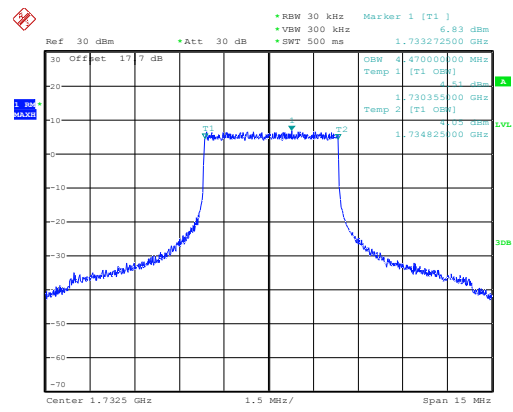

Appendix F. LTE spectrum plots for different RB allocations

Band 4

Bandwidth 10M

Date: 28.JUN.2011 19:00:20

1RB Size, RB Offset 0, QPSK

OBW = 255 KHz

Date: 28.JUN.2011 18:59:55

1RB Size, RB Offset 0, 16QAM

OBW = 270 KHz

Date: 28.JUN.2011 19:00:57

1RB Size, RB Offset 49, QPSK

OBW = 269 KHz

Date: 28.JUN.2011 19:01:30

1RB Size, RB Offset 49, 16QAM

OBW = 270 KHz

Date: 28.JUN.2011 18:58:35

25RB Size, RB Offset 13, QPSK
OBW = 4.47 MHz

Date: 28.JUN.2011 18:59:03

25RB Size, RB Offset 13, 16QAM
OBW = 4.47MHz

Date: 28.JUN.2011 18:57:39

50RB Size, RB Offset 0, QPSK
OBW = 8.9MHz

Date: 28.JUN.2011 18:56:56

50RB Size, RB Offset 0, 16QAM
OBW = 8.91 MHz

Bandwidth 5M

Date: 28.JUN.2011 18:50:49

1RB Size, RB Offset 0, QPSK
OBW = 259 KHz

Date: 28.JUN.2011 18:51:22

1RB Size, RB Offset 0, 16QAM
OBW = 259 KHz

Date: 28.JUN.2011 18:52:28