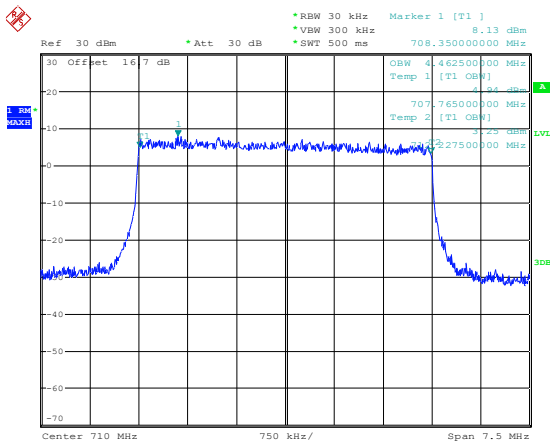

1RB Size, RB Offset 0, QPSK

OBW = 259 KHz

Date: 28.JUN.2011 18:41:58

1RB Size, RB Offset 0, 16QAM

OBW = 263 KHz

Date: 28.JUN.2011 18:43:01

1RB Size, RB Offset 24, QPSK

OBW = 255 KHz

Date: 28.JUN.2011 18:42:30

1RB Size, RB Offset 24, 16QAM

OBW = 263 KHz

Date: 28.JUN.2011 18:43:54

12RB Size, RB Offset 6, QPSK
OBW = 2.15 MHz

Date: 28.JUN.2011 18:44:44

12RB Size, RB Offset 6, 16QAM
OBW = 2.16 MHz

Date: 28.JUN.2011 19:08:16

25RB Size, RB Offset 0, QPSK
OBW = 4.46 MHz

Date: 28.JUN.2011 19:08:40

25RB Size, RB Offset 0, 16QAM
OBW = 4.47 MHz