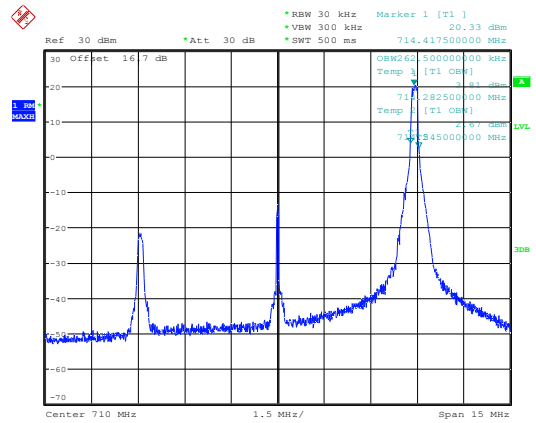

12RB Size, RB Offset 6, 16QAM

OBW = 2.16 MHz

Date: 28.JUN.2011 18:54:58

25RB Size, RB Offset 0, QPSK

OBW = 4.47 MHz

Date: 28.JUN.2011 18:55:46

25RB Size, RB Offset 0, 16QAM

OBW = 4.46 MHz

Band 17

Bandwidth 10M

Date: 28.JUN.2011 18:37:36

1RB Size, RB Offset 0, QPSK

OBW = 263 KHz

Date: 28.JUN.2011 18:37:10

1RB Size, RB Offset 0, 16QAM

OBW = 278 KHz

Date: 28.JUN.2011 18:38:07

1RB Size, RB Offset 49, QPSK

OBW = 263 KHz

Date: 28.JUN.2011 18:38:37

1RB Size, RB Offset 49, 16QAM

OBW = 247 KHz

Bandwidth 5M

Date: 28.JUN.2011 18:41:32