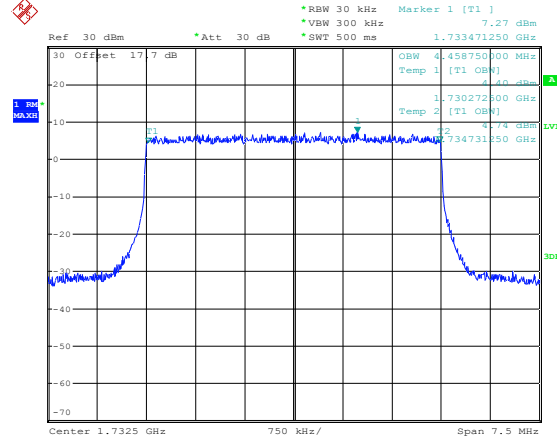

12RB Size, RB Offset 6, 16QAM

OBW = 2.16 MHz

Date: 28.JUN.2011 18:54:58

25RB Size, RB Offset 0, QPSK

OBW = 4.47 MHz

Date: 28.JUN.2011 18:55:46

25RB Size, RB Offset 0, 16QAM

OBW = 4.46 MHz

Band 17

Bandwidth 10M

Date: 28.JUN.2011 18:37:36

1RB Size, RB Offset 0, QPSK

OBW = 263 KHz

Date: 28.JUN.2011 18:37:10

1RB Size, RB Offset 0, 16QAM

OBW = 278 KHz