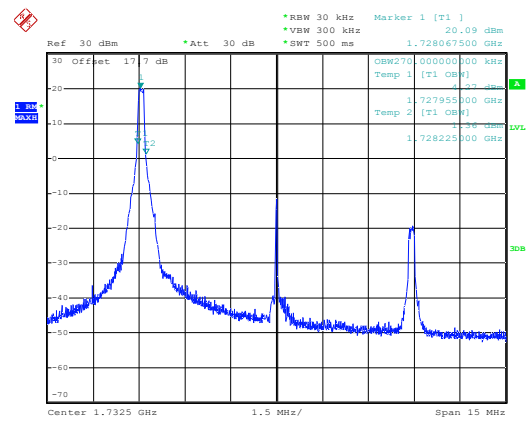

Appendix F. LTE spectrum plots for different RB allocations

Band 4

Bandwidth 10M

Date: 28.JUN.2011 19:00:20

1RB Size, RB Offset 0, QPSK

OBW = 255 KHz

Date: 28.JUN.2011 18:59:55

1RB Size, RB Offset 0, 16QAM

OBW = 270 KHz

Date: 28.JUN.2011 19:00:57

1RB Size, RB Offset 49, QPSK

OBW = 269 KHz

Date: 28.JUN.2011 19:01:30

1RB Size, RB Offset 49, 16QAM

OBW = 270 KHz

Date: 28.JUN.2011 18:58:35