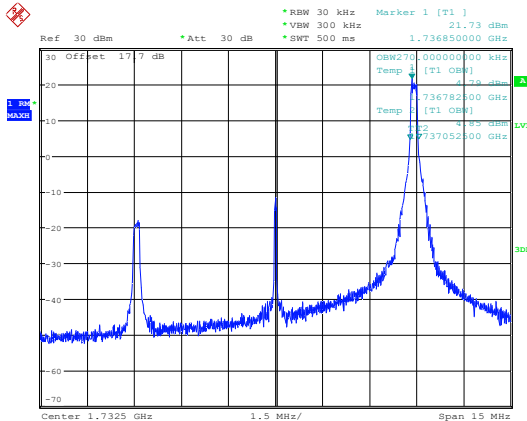

Appendix F. LTE spectrum plots for different RB allocations

Band 4

Bandwidth 10M

Date: 28.JUN.2011 19:00:20

1RB Size, RB Offset 0, QPSK

OBW = 255 KHz

Date: 28.JUN.2011 18:59:55

1RB Size, RB Offset 0, 16QAM

OBW = 270 KHz

Date: 28.JUN.2011 19:00:57

1RB Size, RB Offset 49, QPSK

OBW = 269 KHz

Date: 28.JUN.2011 19:01:30

1RB Size, RB Offset 49, 16QAM

OBW = 270 KHz

Date: 28.JUN.2011 18:58:35