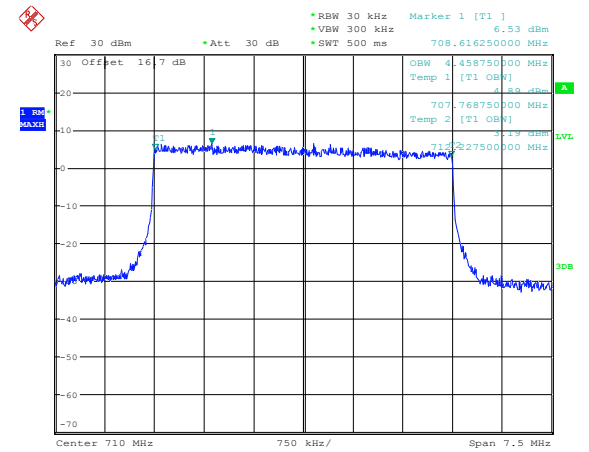

Date: 28.JUN.2011 18:42:30

1RB Size, RB Offset 24, 16QAM

OBW = 263 KHz

Date: 28.JUN.2011 18:43:54

12RB Size, RB Offset 6, QPSK
OBW = 2.15 MHz

Date: 28.JUN.2011 18:44:44

12RB Size, RB Offset 6, 16QAM
OBW = 2.16 MHz

Date: 28.JUN.2011 19:08:16

25RB Size, RB Offset 0, QPSK
OBW = 4.46 MHz

Date: 28.JUN.2011 19:08:40

25RB Size, RB Offset 0, 16QAM
OBW = 4.47 MHz