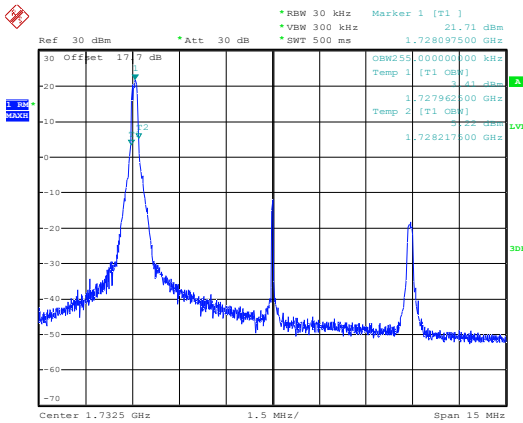

Appendix F. LTE spectrum plots for different RB allocations

Band 4

Bandwidth 10M

Date: 28.JUN.2011 19:00:20

1RB Size, RB Offset 0, QPSK

OBW = 255 KHz

Date: 28.JUN.2011 18:59:55

1RB Size, RB Offset 0, 16QAM

OBW = 270 KHz

Date: 28.JUN.2011 19:00:57

1RB Size, RB Offset 49, QPSK

OBW = 269 KHz

Date: 28.JUN.2011 19:01:30

1RB Size, RB Offset 49, 16QAM

OBW = 270 KHz

Date: 28.JUN.2011 18:58:35