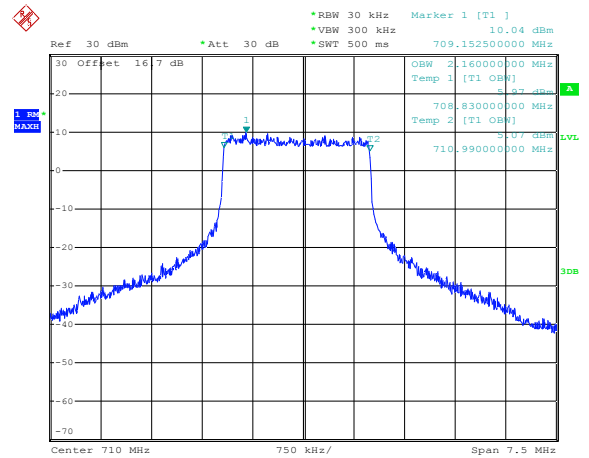

1RB Size, RB Offset 0, QPSK

OBW = 259 KHz

Date: 28.JUN.2011 18:41:58

1RB Size, RB Offset 0, 16QAM

OBW = 263 KHz

Date: 28.JUN.2011 18:43:01

1RB Size, RB Offset 24, QPSK

OBW = 255 KHz

Date: 28.JUN.2011 18:42:30

1RB Size, RB Offset 24, 16QAM

OBW = 263 KHz

Date: 28.JUN.2011 18:43:54

12RB Size, RB Offset 6, QPSK
OBW = 2.15 MHz

Date: 28.JUN.2011 18:44:44

12RB Size, RB Offset 6, 16QAM
OBW = 2.16 MHz

Date: 28.JUN.2011 19:08:16

25RB Size, RB Offset 0, QPSK
OBW = 4.46 MHz

Date: 28.JUN.2011 19:08:40

25RB Size, RB Offset 0, 16QAM
OBW = 4.47 MHz