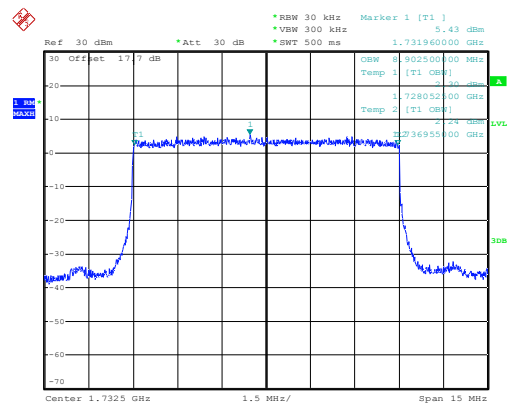

Appendix F. LTE spectrum plots for different RB allocations

Band 4

Bandwidth 10M

Date: 28.JUN.2011 19:00:20

1RB Size, RB Offset 0, QPSK

OBW = 255 KHz

Date: 28.JUN.2011 18:59:55

1RB Size, RB Offset 0, 16QAM

OBW = 270 KHz

Date: 28.JUN.2011 19:00:57

1RB Size, RB Offset 49, QPSK

OBW = 269 KHz

Date: 28.JUN.2011 19:01:30

1RB Size, RB Offset 49, 16QAM

OBW = 270 KHz

Date: 28.JUN.2011 18:58:35

25RB Size, RB Offset 13, QPSK
OBW = 4.47 MHz

Date: 28.JUN.2011 18:59:03

25RB Size, RB Offset 13, 16QAM
OBW = 4.47MHz

Date: 28.JUN.2011 18:57:39

50RB Size, RB Offset 0, QPSK
OBW = 8.9MHz

Date: 28.JUN.2011 18:56:56

50RB Size, RB Offset 0, 16QAM
OBW = 8.91 MHz

Bandwidth 5M

Date: 28.JUN.2011 18:50:49

1RB Size, RB Offset 0, QPSK
OBW = 259 KHz

Date: 28.JUN.2011 18:51:22

1RB Size, RB Offset 0, 16QAM
OBW = 259 KHz

Date: 28.JUN.2011 18:52:28