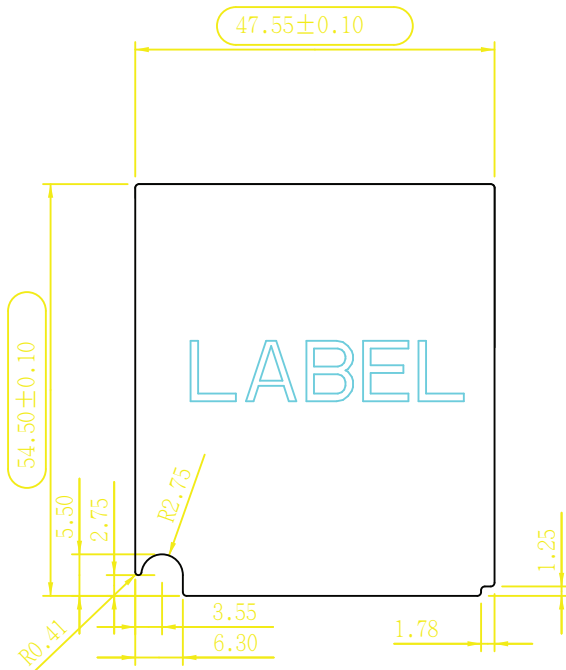

ITEM: HOY Agency label\_PH39100

COLORS:

- BLACK
- COOL GRAY 5C
- COOL GRAY 9C

DO NOT PRINT:

- DIELINES/BLEEDLINES (DO NOT PRINT)
- CALLOUTS (DO NOT PRINT)

FONT: Helvetica Neue 55 Roman

▨ Glue area

FRONT VIEW

BACK VIEW