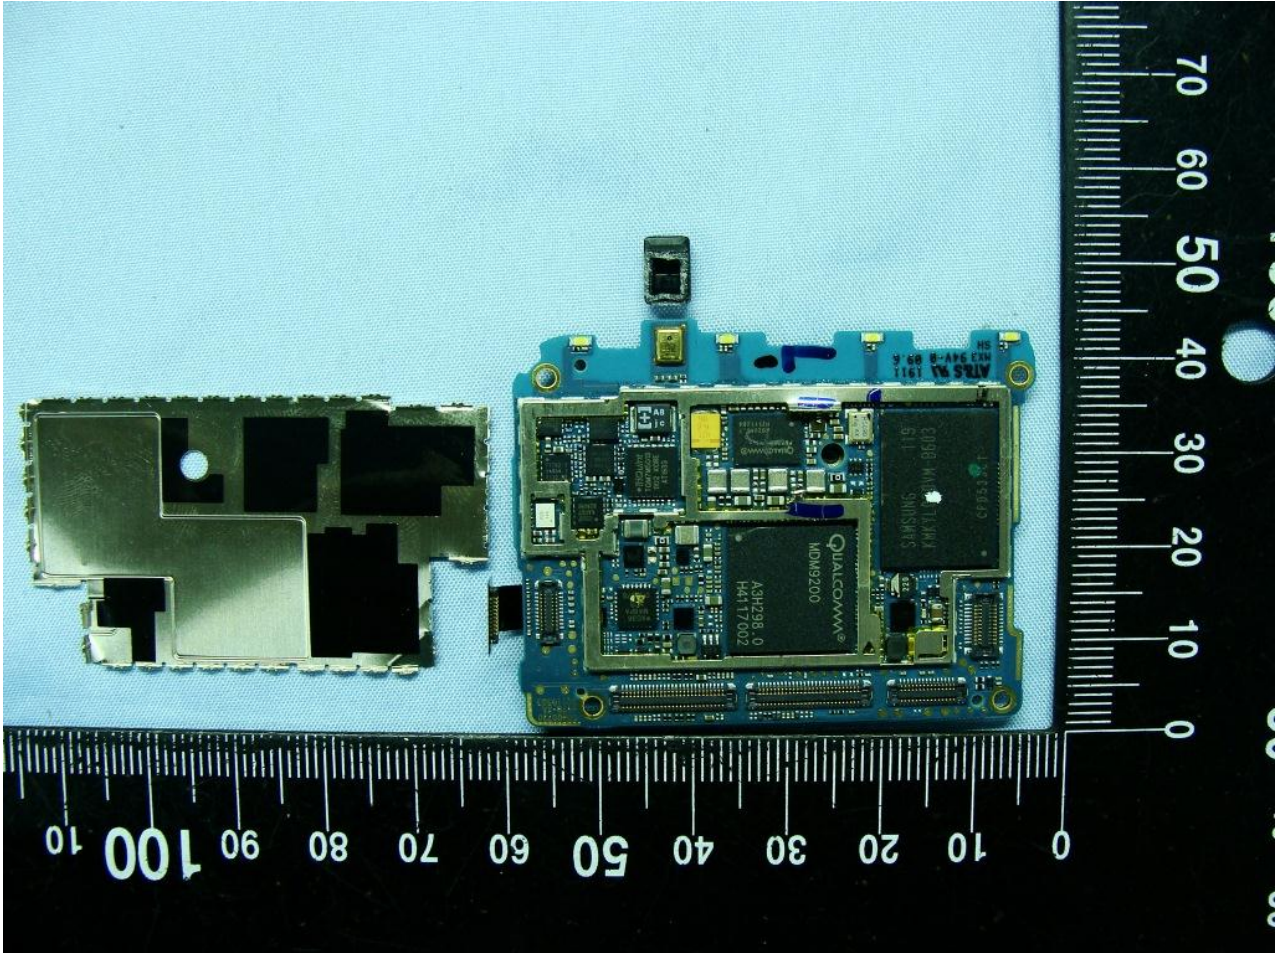

3. Internal Photograph of EUT

Model Name: PH39100

Model Name: PH39100

Model Name: PH39100

Model Name: PH39100

Model Name: PH39100

Model Name: PH39100

WCDMA Band 1/2/5 <Rx>
LTE Antenna (Band 17) <Tx/Rx>
LTE Antenna (Band 4) <Rx>

Model Name: PH39100

WLAN and Bluetooth Antenna <Tx/Rx>

Model Name: PH39100

GPS Antenna <Rx>