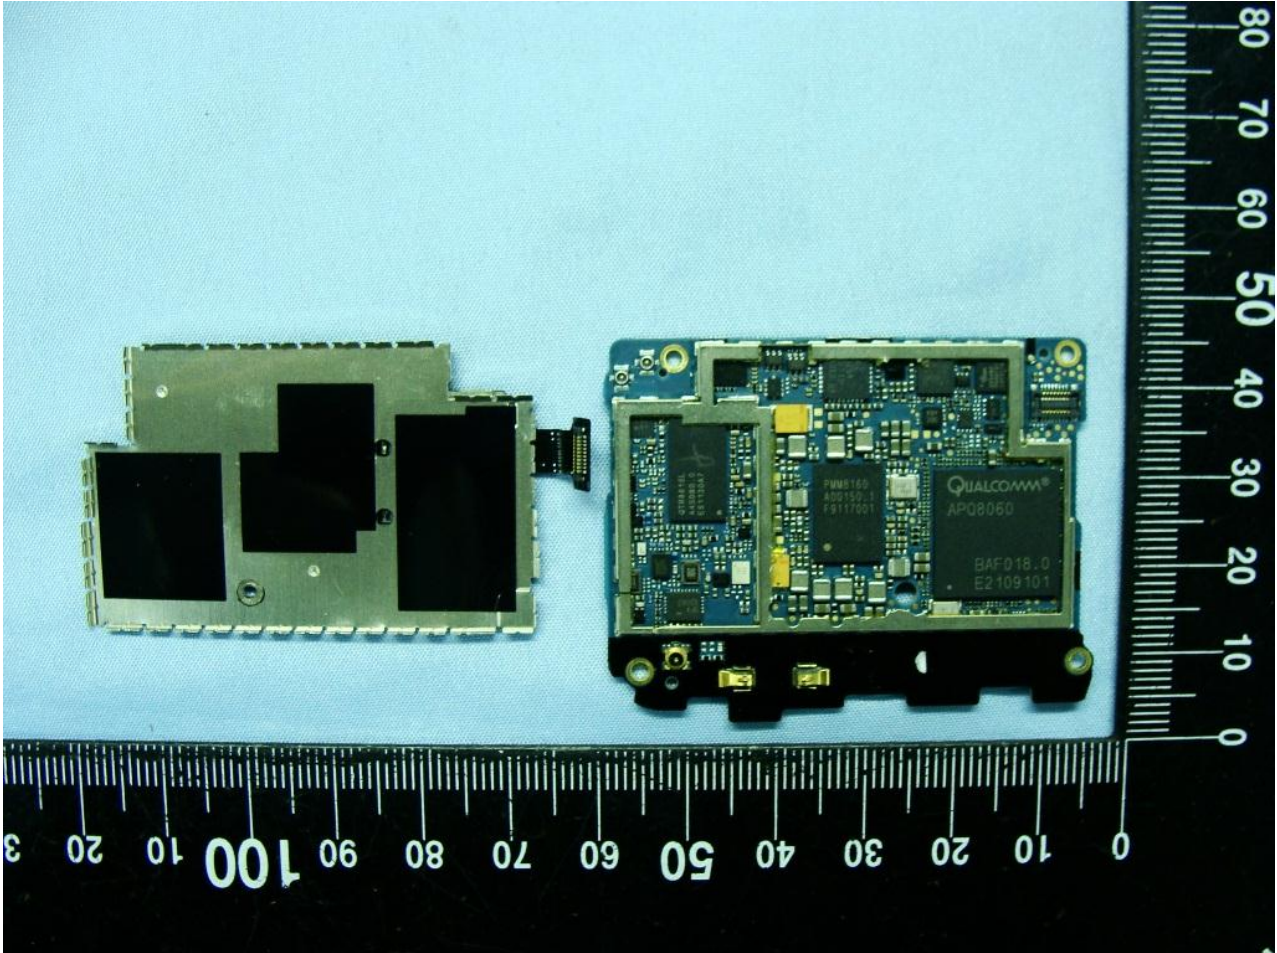

3. Internal Photograph of EUT

Model Name: PH39100

Model Name: PH39100

Model Name: PH39100

Model Name: PH39100

Model Name: PH39100

Model Name: PH39100

WCDMA Band 1/2/5 <Rx>
LTE Antenna (Band 17) <Tx/Rx>
LTE Antenna (Band 4) <Rx>

Model Name: PH39100

WLAN and Bluetooth Antenna <Tx/Rx>

Model Name: PH39100

GPS Antenna <Rx>