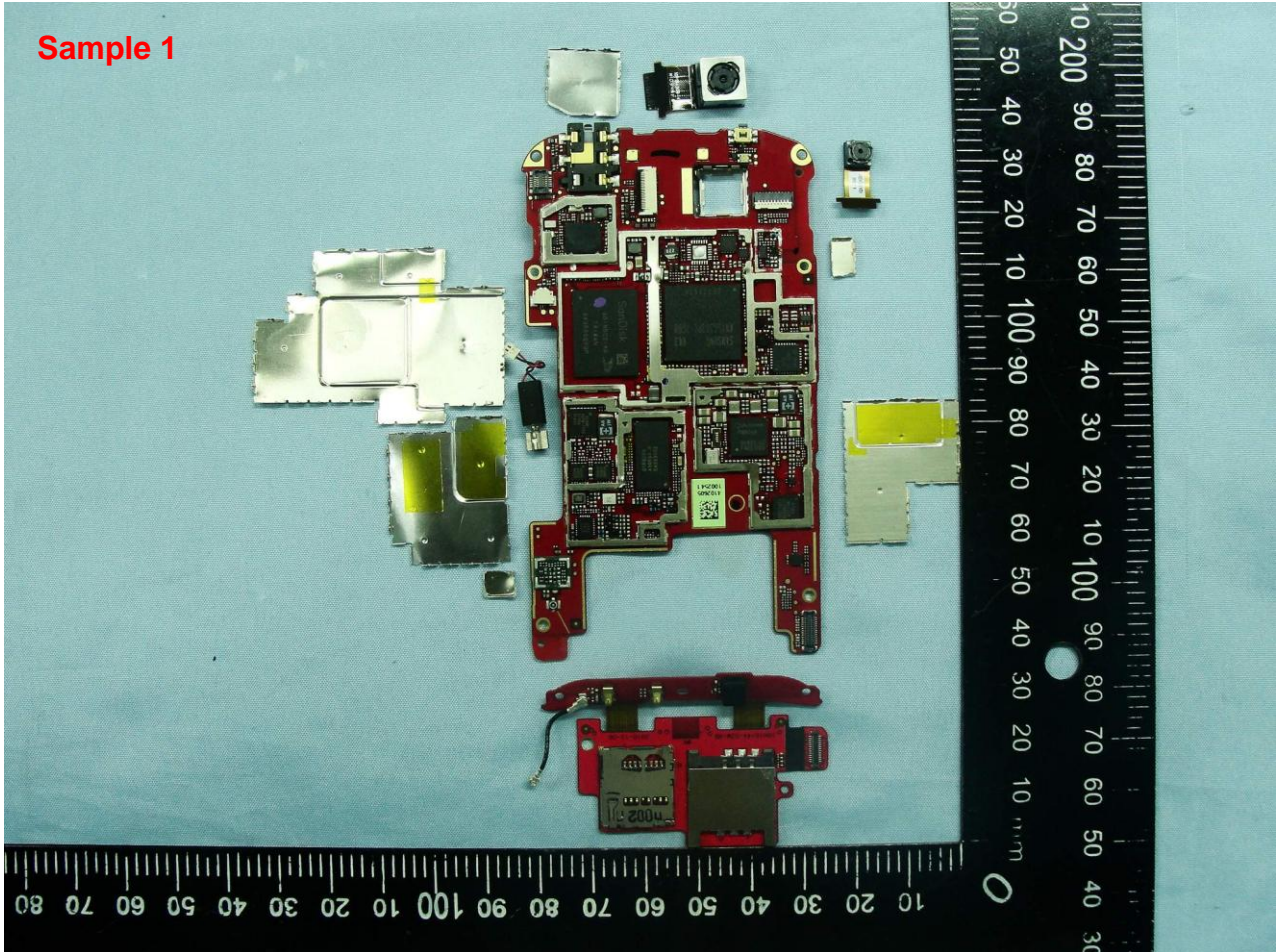

3. Internal Photograph of EUT

Model Name: PG88100

Model Name: PG88100

Model Name: PG88100

Model Name: PG88100

Model Name: PG88100

WWAN Antenna

Model Name: PG88100

Bluetooth & WLAN Antenna

Model Name: PG88100