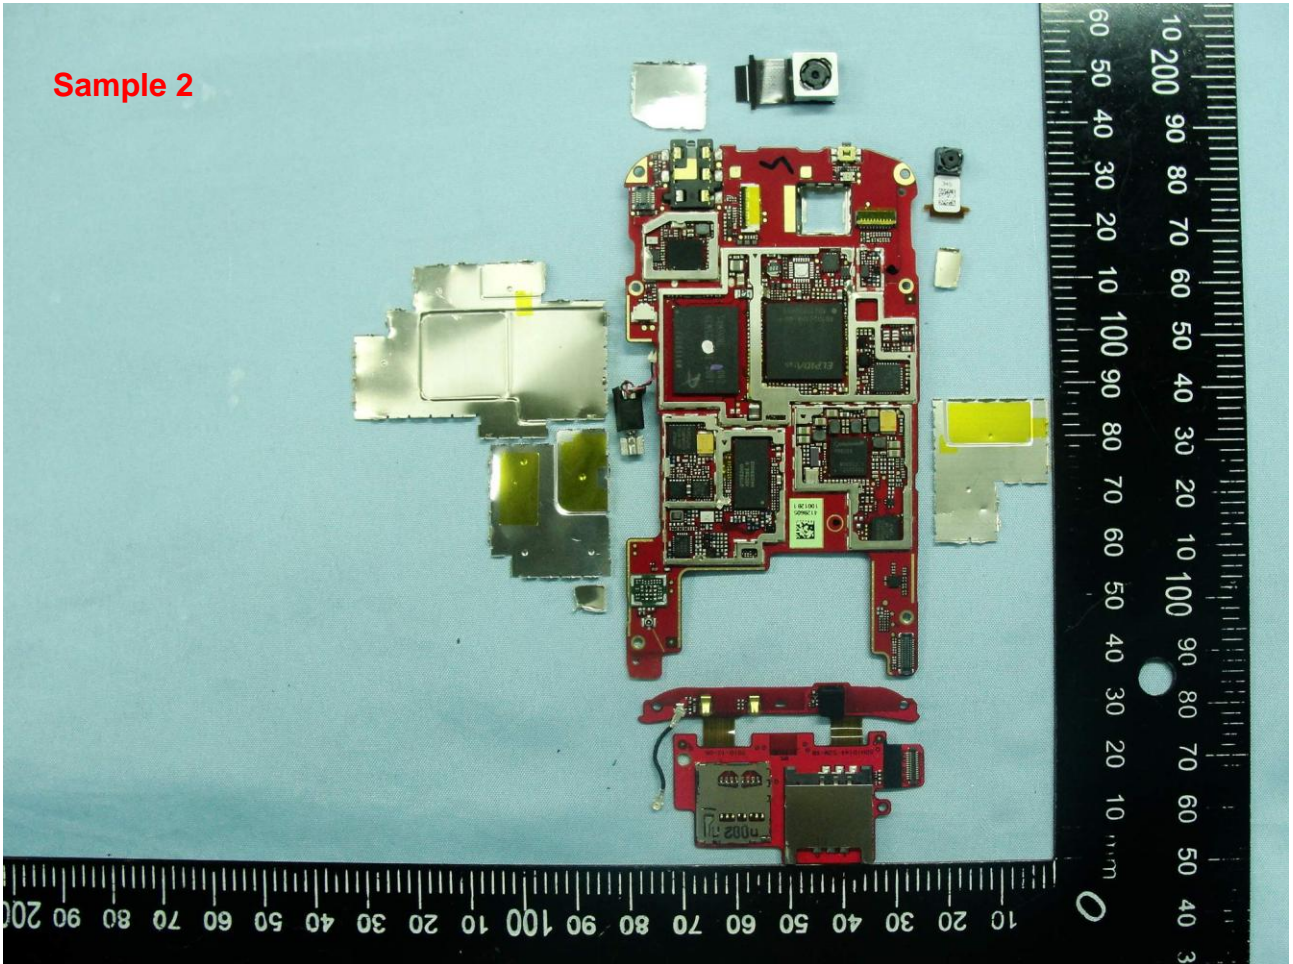

3. Internal Photograph of EUT

Model Name: PG88100

Model Name: PG88100

Model Name: PG88100

Model Name: PG88100

Model Name: PG88100

WWAN Antenna

Model Name: PG88100

Bluetooth & WLAN Antenna

Model Name: PG88100