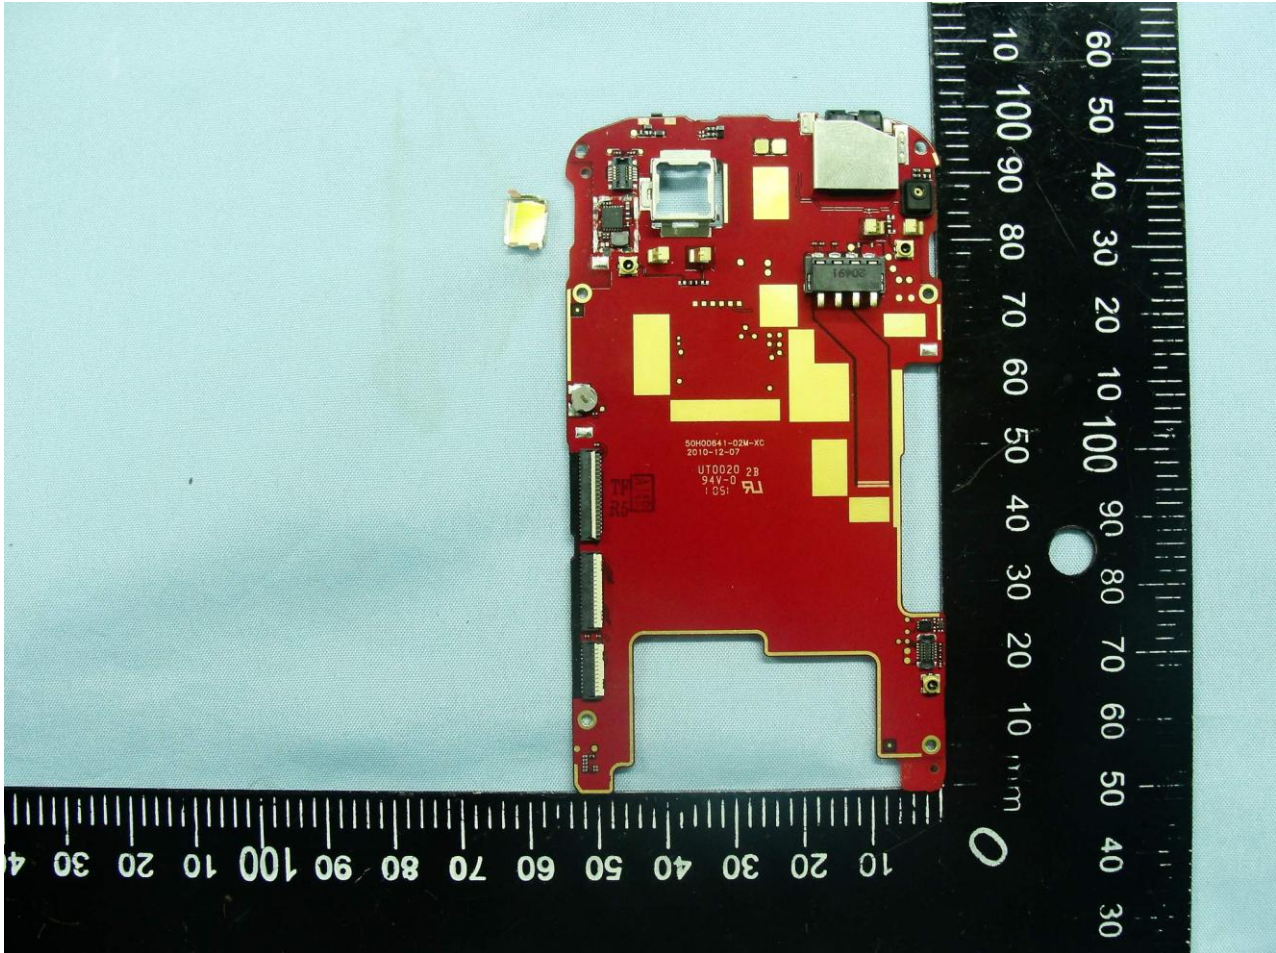

3. Internal Photograph of EUT

Model Name: PG88100

Model Name: PG88100

Model Name: PG88100

Model Name: PG88100

Model Name: PG88100

WWAN Antenna

Model Name: PG88100

Bluetooth & WLAN Antenna

Model Name: PG88100