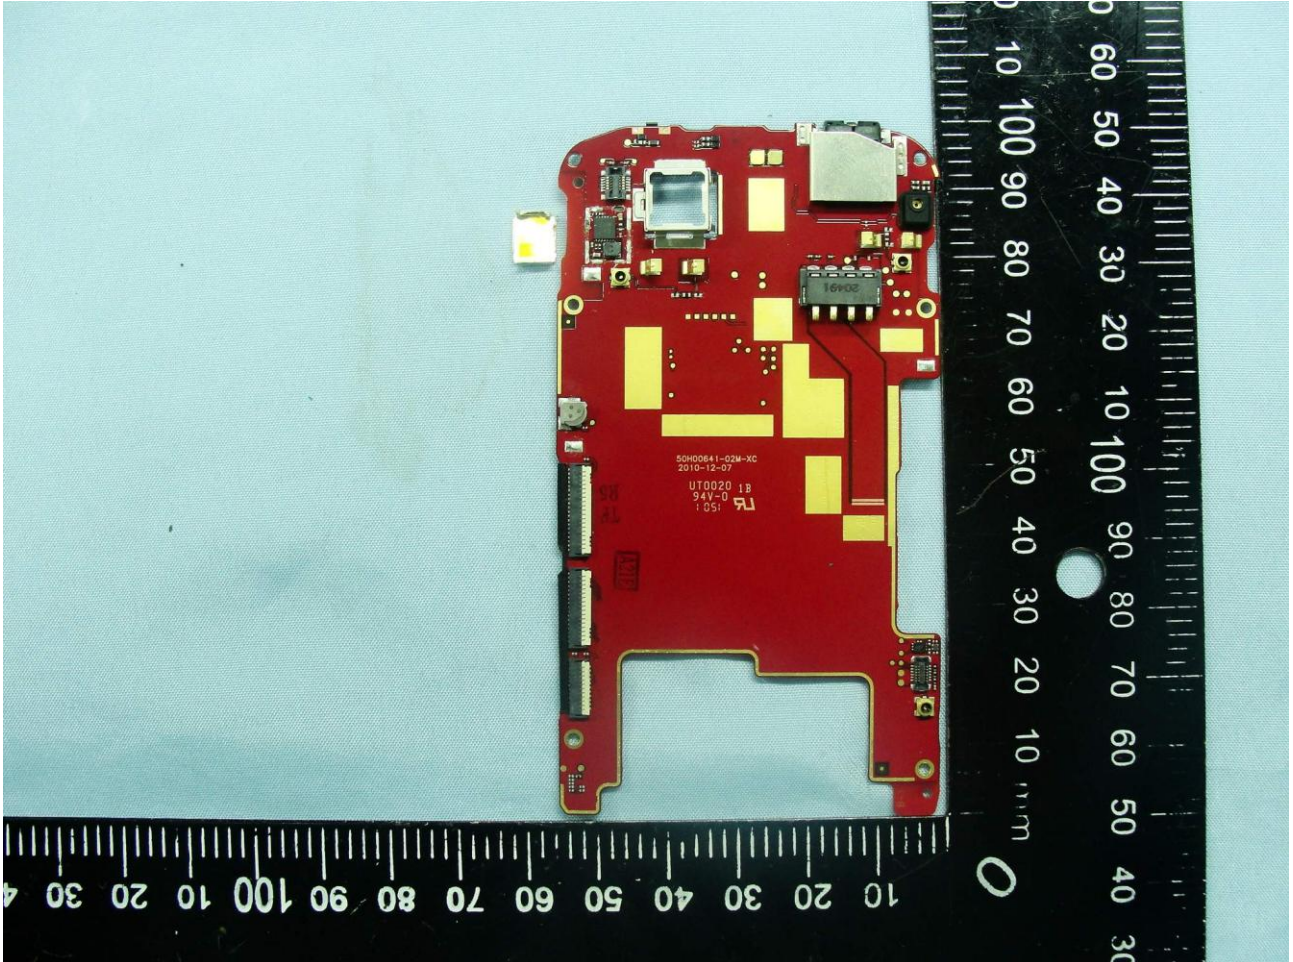

3. Internal Photograph of EUT

Model Name: PG88100

Model Name: PG88100

Model Name: PG88100

Model Name: PG88100

Model Name: PG88100

WWAN Antenna

Model Name: PG88100

Bluetooth & WLAN Antenna

Model Name: PG88100