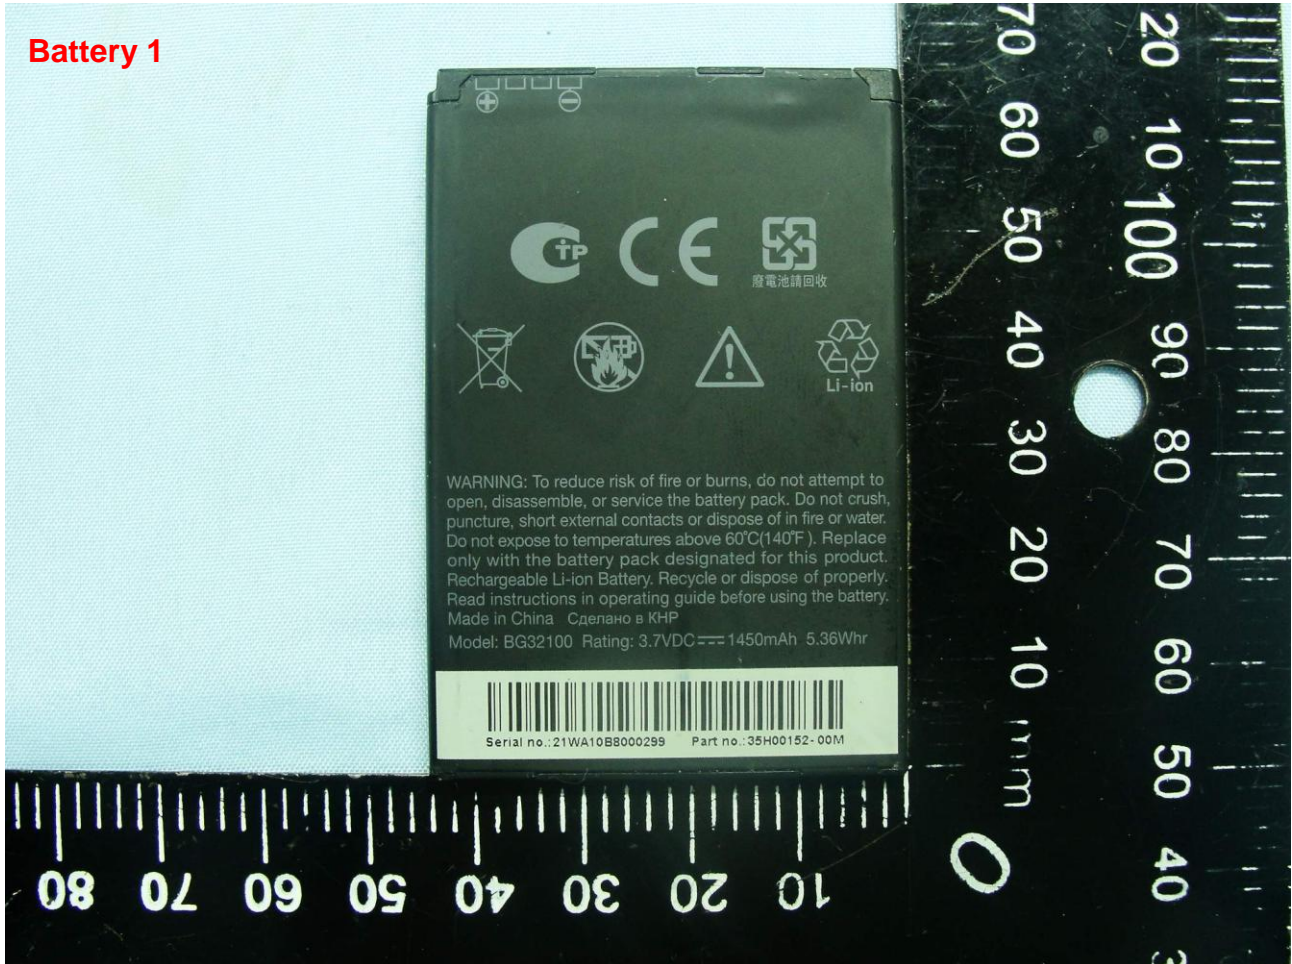

Remark: For accessories equipped with this EUT, please refer to the following photos.

Model Name: PG88100

Model Name: PG88100

Adapter 1

Model Name: PG88100

Adapter 2

Model Name: PG88100

Battery 1