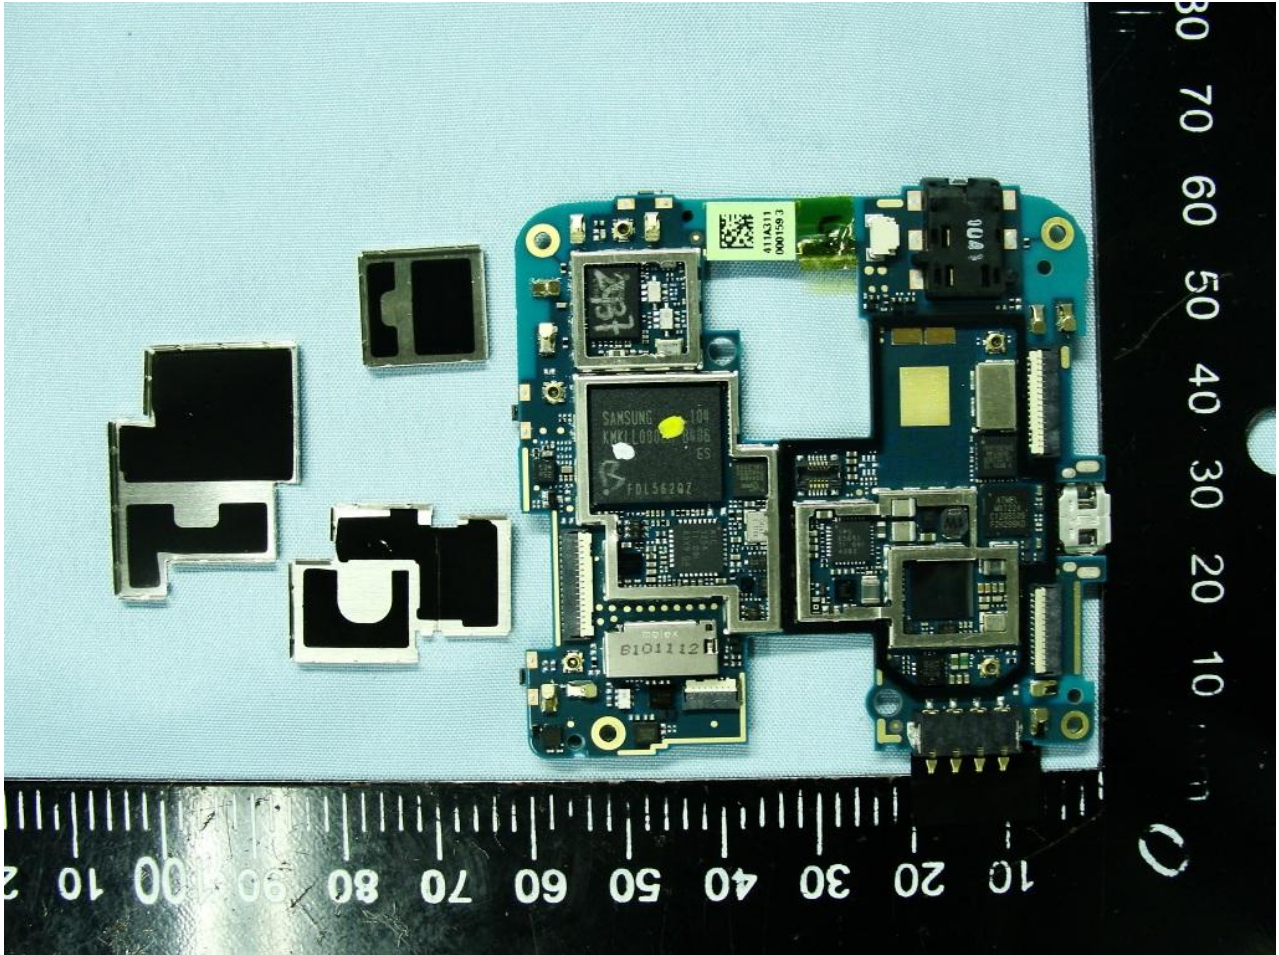

3. Internal Photograph of EUT

Model Name: PG86100

Model Name: PG86100

Model Name: PG86100

Model Name: PG86100

Model Name: PG86100

Bluetooth & WLAN Antenna (Tx / Rx)

Model Name: PG86100

Model Name: PG86100

Model Name: PG86100

WiMAX Aux. Antenna (Tx / Rx)