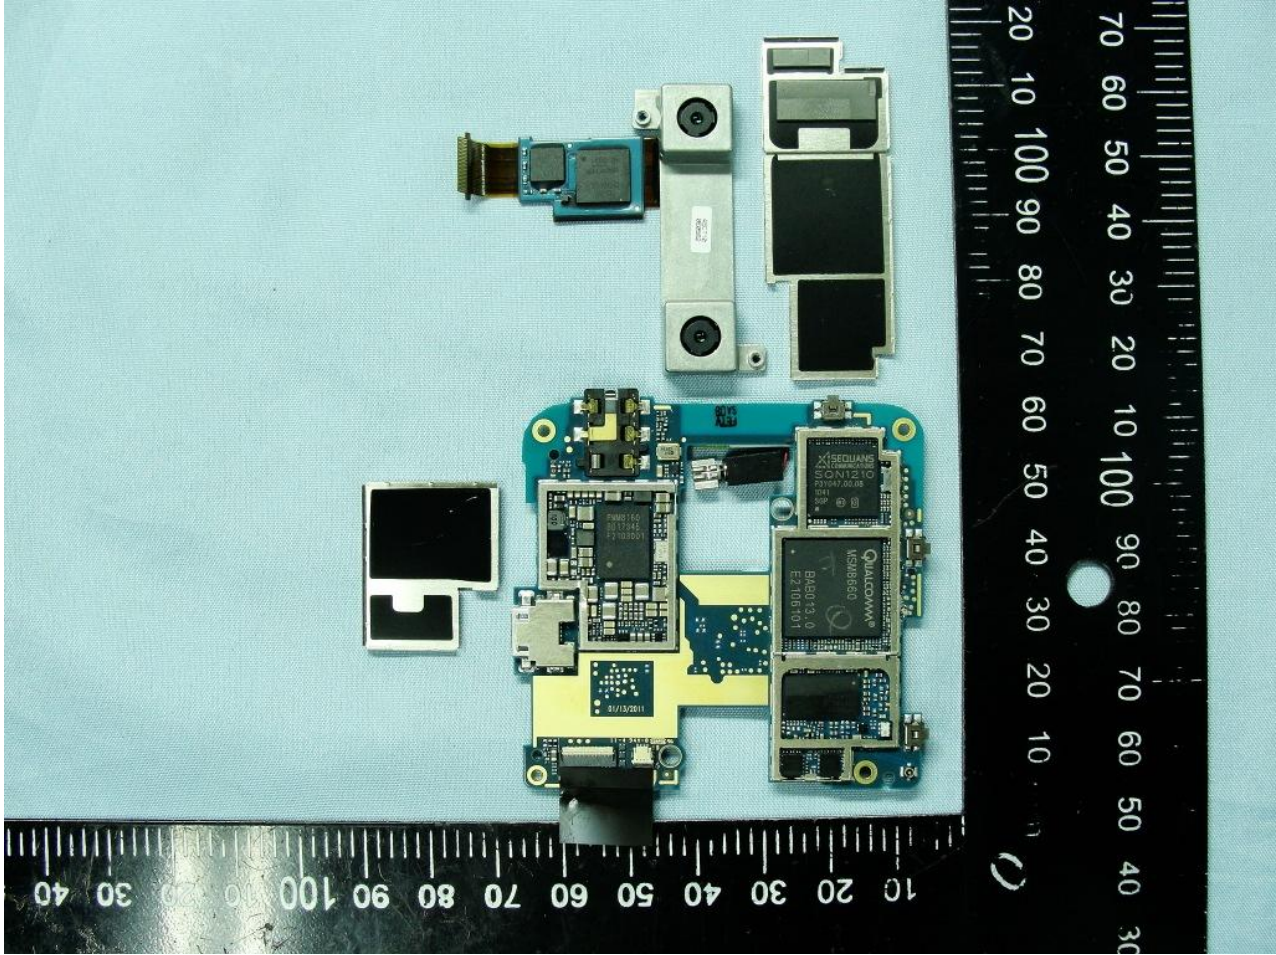

3. Internal Photograph of EUT

Model Name: PG86100

Model Name: PG86100

Model Name: PG86100

Model Name: PG86100

Model Name: PG86100

Bluetooth & WLAN Antenna (Tx / Rx)

Model Name: PG86100

Model Name: PG86100

Model Name: PG86100

WiMAX Aux. Antenna (Tx / Rx)