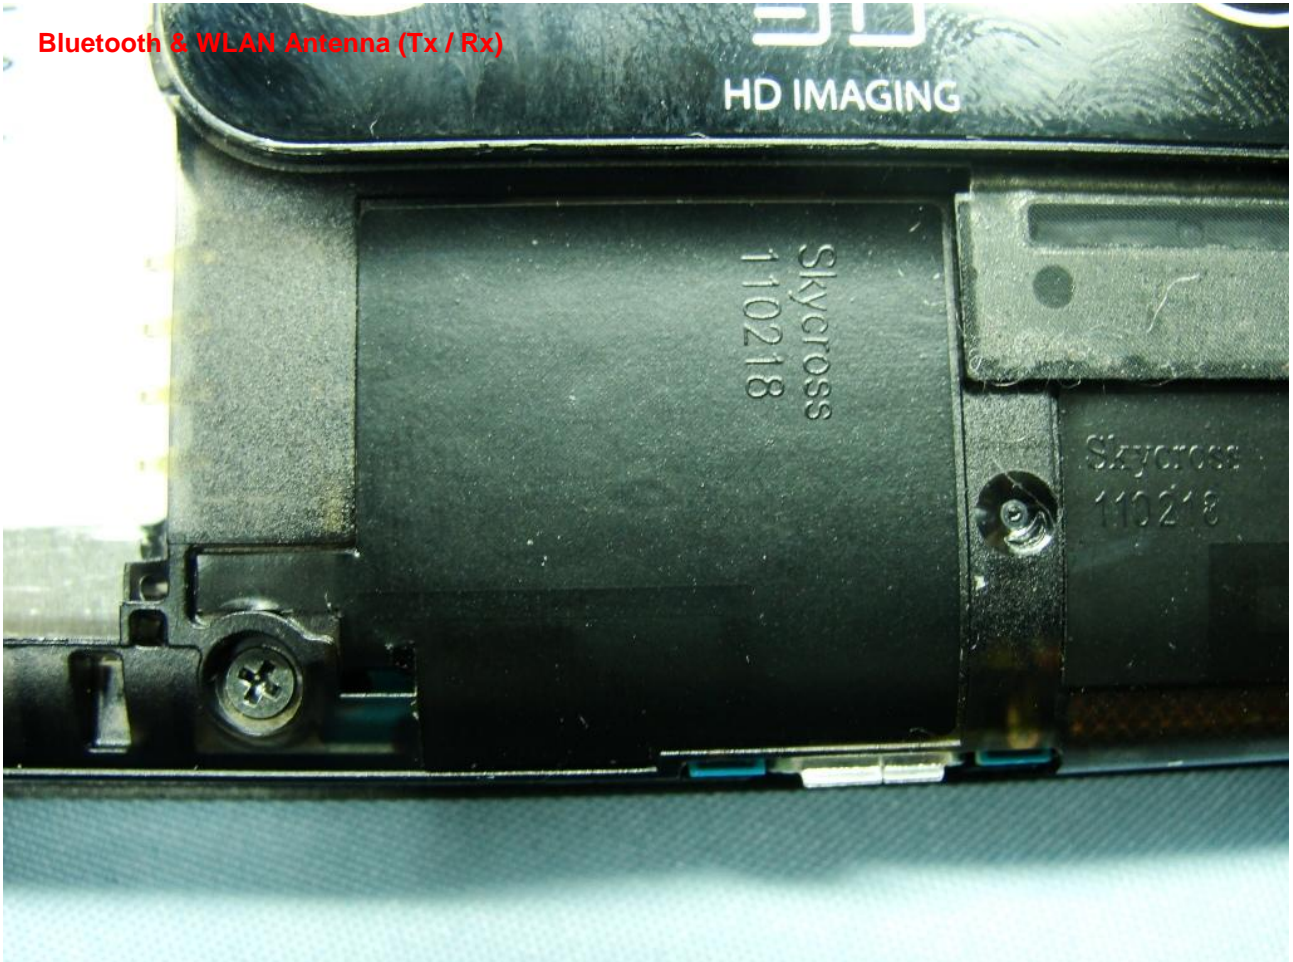

3. Internal Photograph of EUT

Model Name: PG86100

Model Name: PG86100

Model Name: PG86100

Model Name: PG86100

Model Name: PG86100

Bluetooth & WLAN Antenna (Tx / Rx)

Model Name: PG86100

Model Name: PG86100

Model Name: PG86100

WiMAX Aux. Antenna (Tx / Rx)