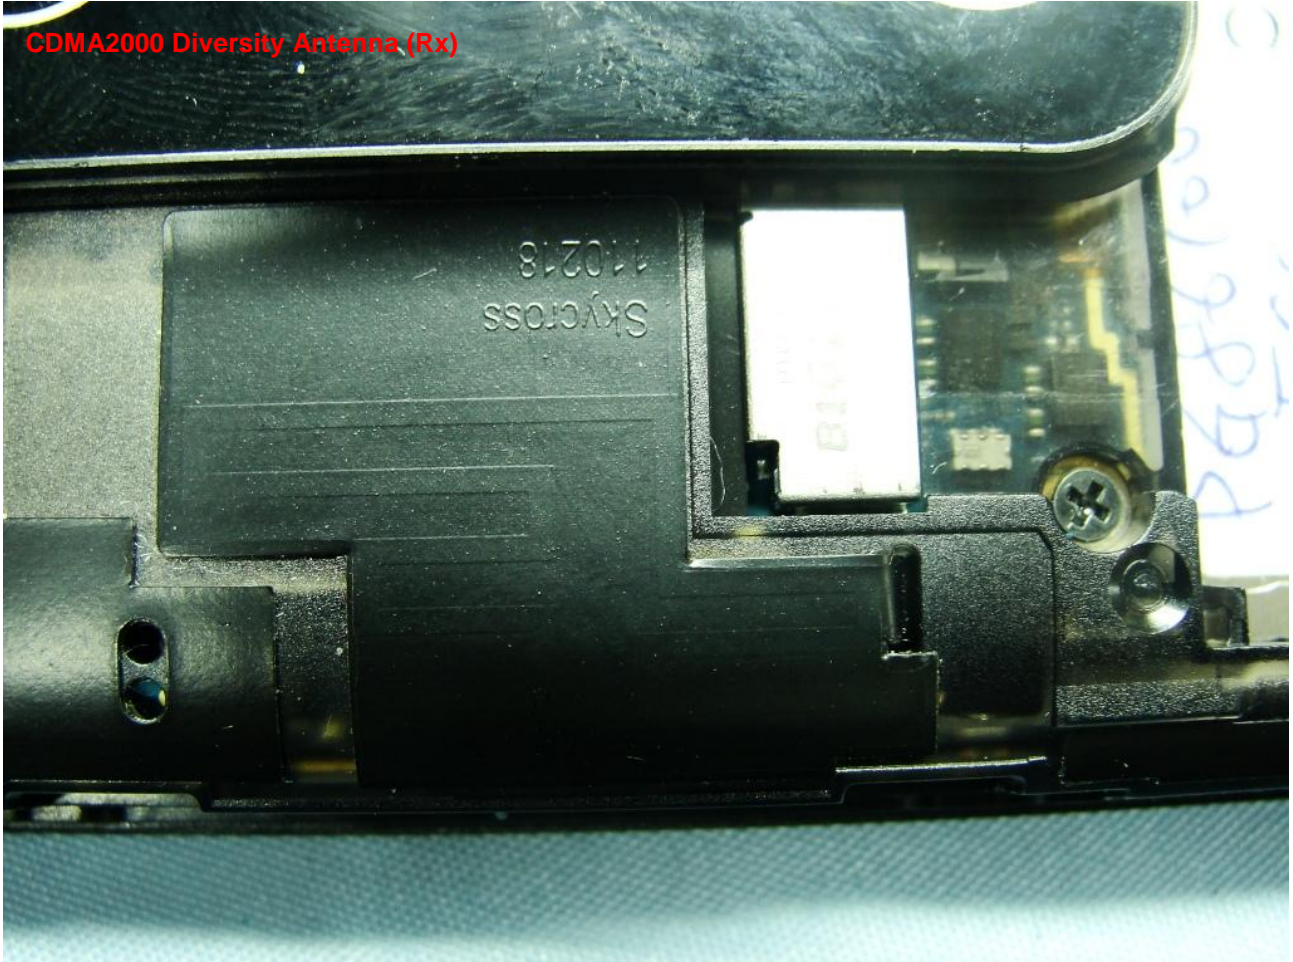

3. Internal Photograph of EUT

Model Name: PG86100

Model Name: PG86100

Model Name: PG86100

Model Name: PG86100

Model Name: PG86100

Bluetooth & WLAN Antenna (Tx / Rx)

Model Name: PG86100

Model Name: PG86100

Model Name: PG86100

WiMAX Aux. Antenna (Tx / Rx)