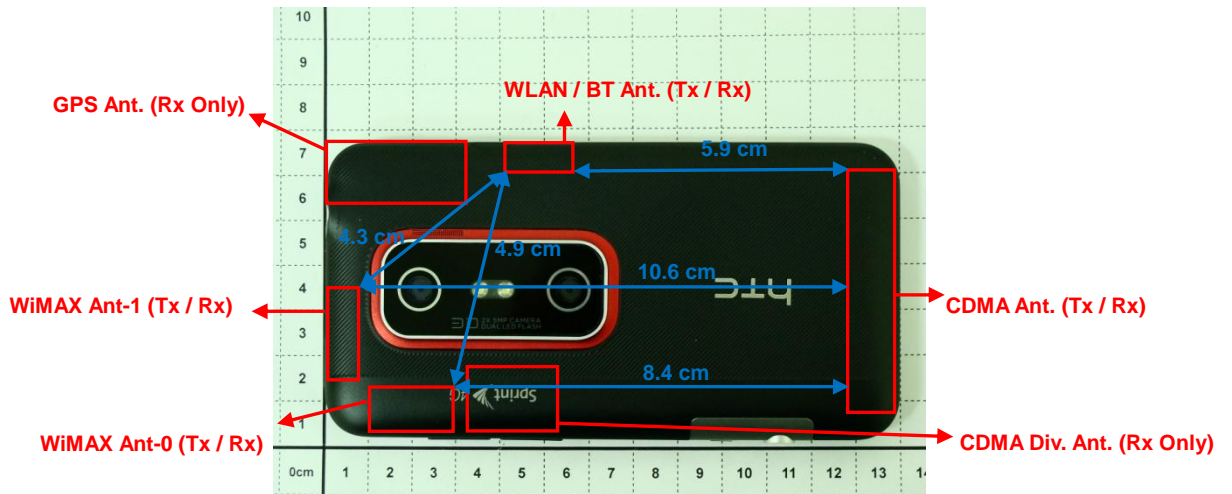

### Appendix D. Test Setup Photos

DUT Front View

DUT Rear View

Antenna Location and Separation Distance

Right Cheek

Right Tilted

Left Cheek

Left Tilted

Front Face of the DUT with Phantom 1.0 cm Gap  
for DUT without Earphone

Rear Face of the DUT with Phantom 1.0 cm Gap  
for DUT without Earphone

Left Side of the DUT with Phantom 1.0 cm Gap  
for DUT without Earphone