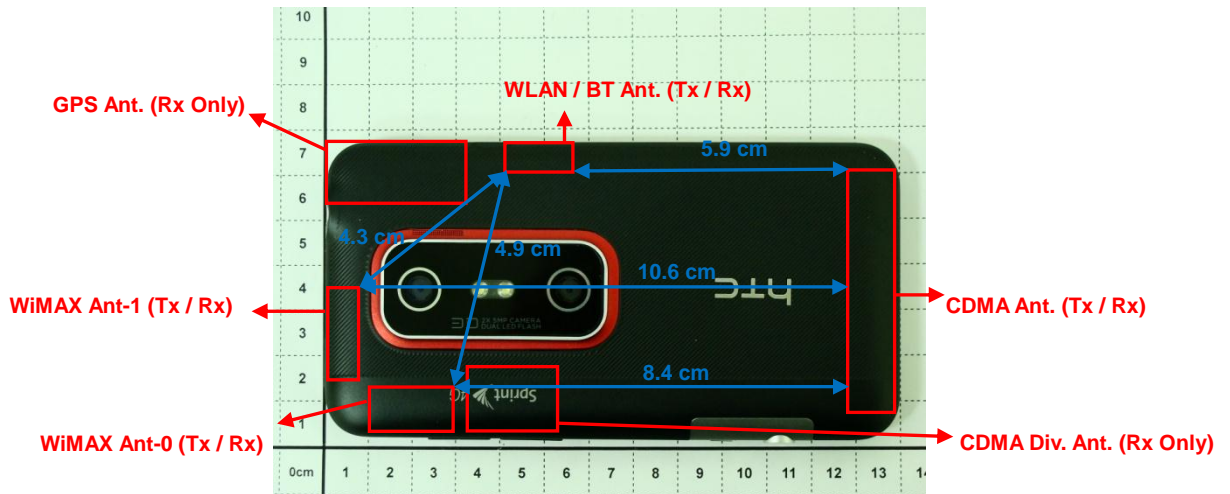

Appendix D. Test Setup Photos

DUT Front View

DUT Rear View

Antenna Location and Separation Distance

Right Cheek

Right Tilted

Left Cheek

Left Tilted

Front Face of the DUT with Phantom 1.0 cm Gap
for DUT without Earphone

Rear Face of the DUT with Phantom 1.0 cm Gap
for DUT without Earphone

Right Side of the DUT with Phantom 1.0 cm Gap
for DUT without Earphone

Left Side of the DUT with Phantom 1.0 cm Gap
for DUT without Earphone

Bottom Side of the DUT with Phantom 1.0 cm Gap
for DUT without Earphone

Rear Face of the DUT with Phantom 1.0 cm Gap
for DUT with Earphone