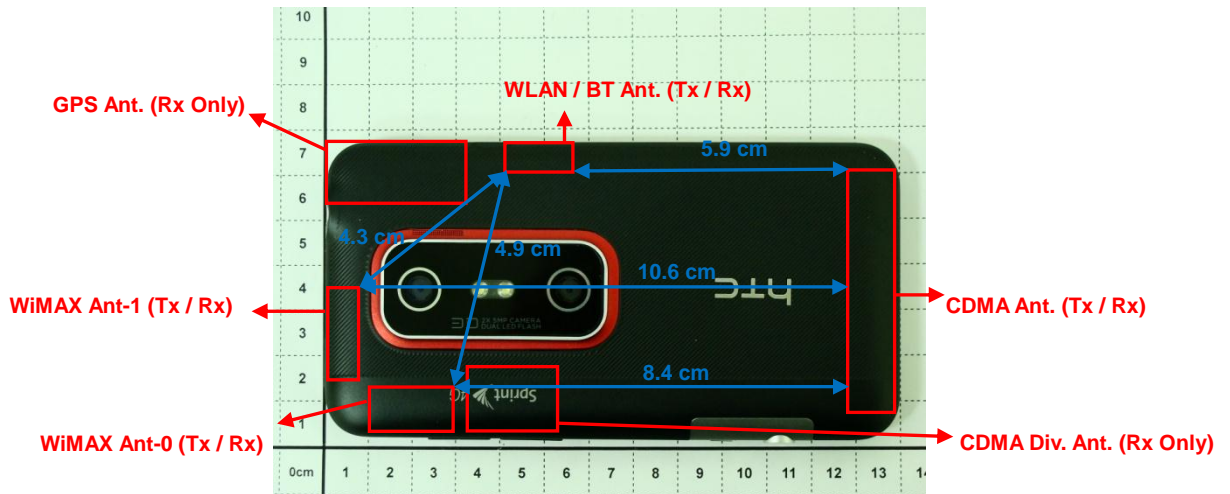

Appendix D. Test Setup Photos

DUT Front View

DUT Rear View

Antenna Location and Separation Distance

Right Cheek

Right Tilted

Left Cheek

Left Tilted

Front Face of the DUT with Phantom 1.0 cm Gap for DUT without Earphone

Rear Face of the DUT with Phantom 1.0 cm Gap for DUT without Earphone

Right Side of the DUT with Phantom 1.0 cm Gap for DUT without Earphone

Top Side of the DUT with Phantom 1.0 cm Gap for DUT without Earphone

Rear Face of the DUT with Phantom 1.0 cm Gap for DUT with Earphone