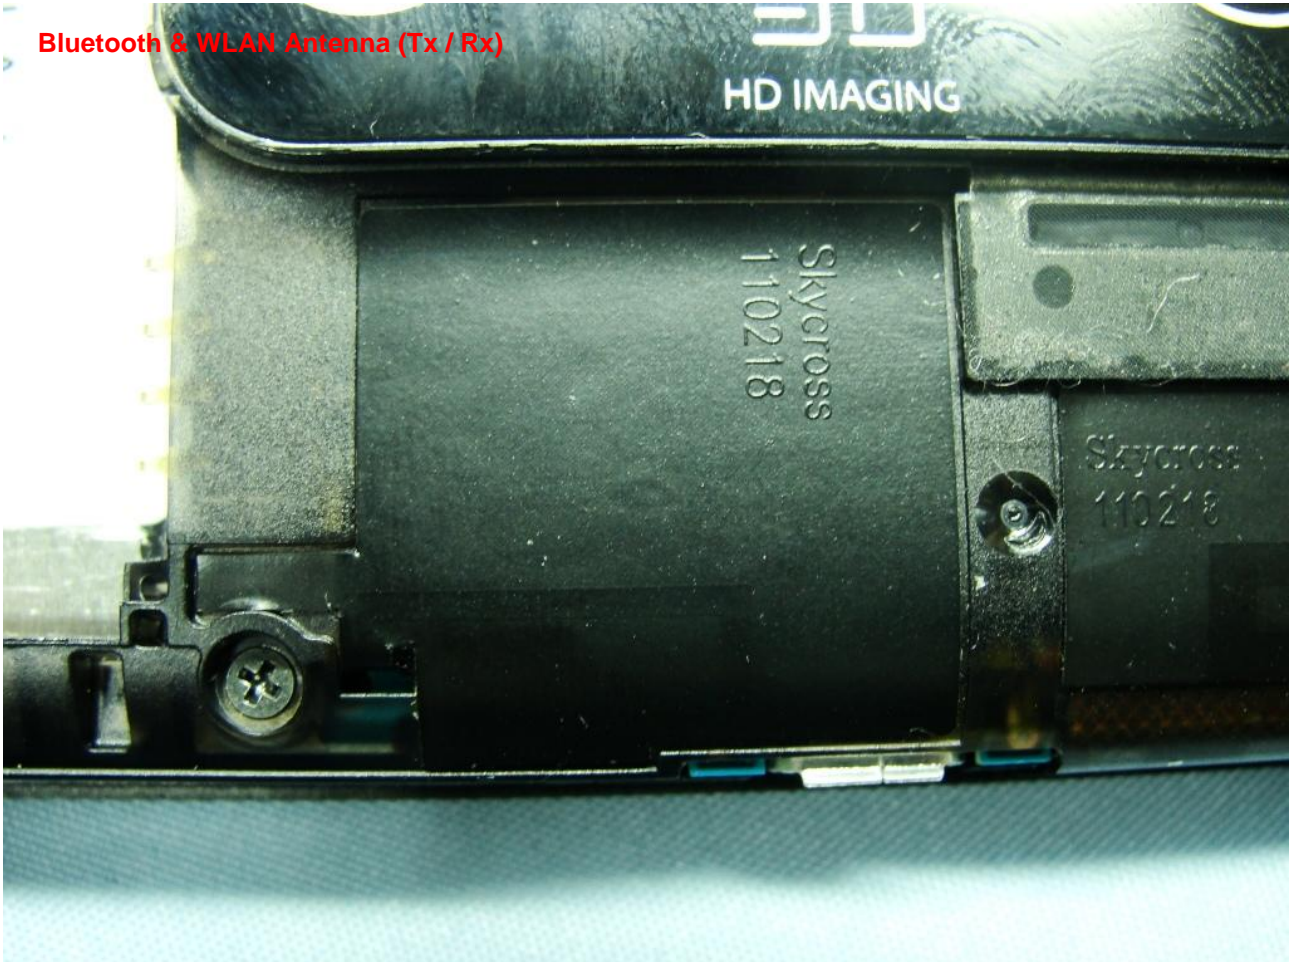

3. Internal Photograph of EUT

Model Name: PG86100

Model Name: PG86100

Model Name: PG86100

Model Name: PG86100

Model Name: PG86100

Bluetooth & WLAN Antenna (Tx / Rx)

Model Name: PG86100

Model Name: PG86100

WiMAX Main Antenna (Tx / Rx)

Model Name: PG86100

WiMAX Aux. Antenna (Tx / Rx)