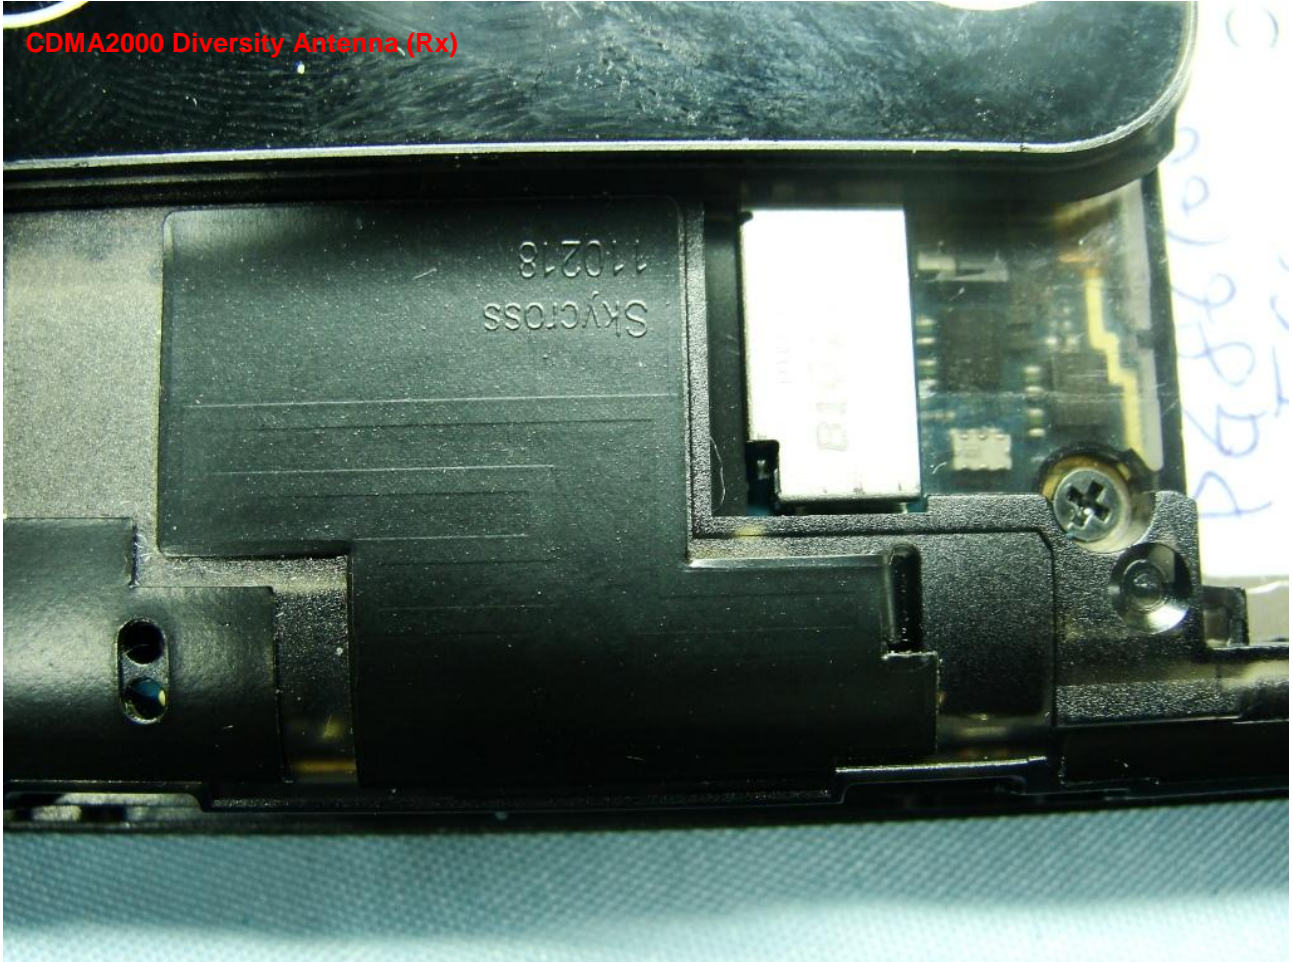

3. Internal Photograph of EUT

Model Name: PG86100

Model Name: PG86100

Model Name: PG86100

Model Name: PG86100

Model Name: PG86100

Bluetooth & WLAN Antenna (Tx / Rx)

Model Name: PG86100

Model Name: PG86100

WiMAX Main Antenna (Tx / Rx)

Model Name: PG86100

WiMAX Aux. Antenna (Tx / Rx)