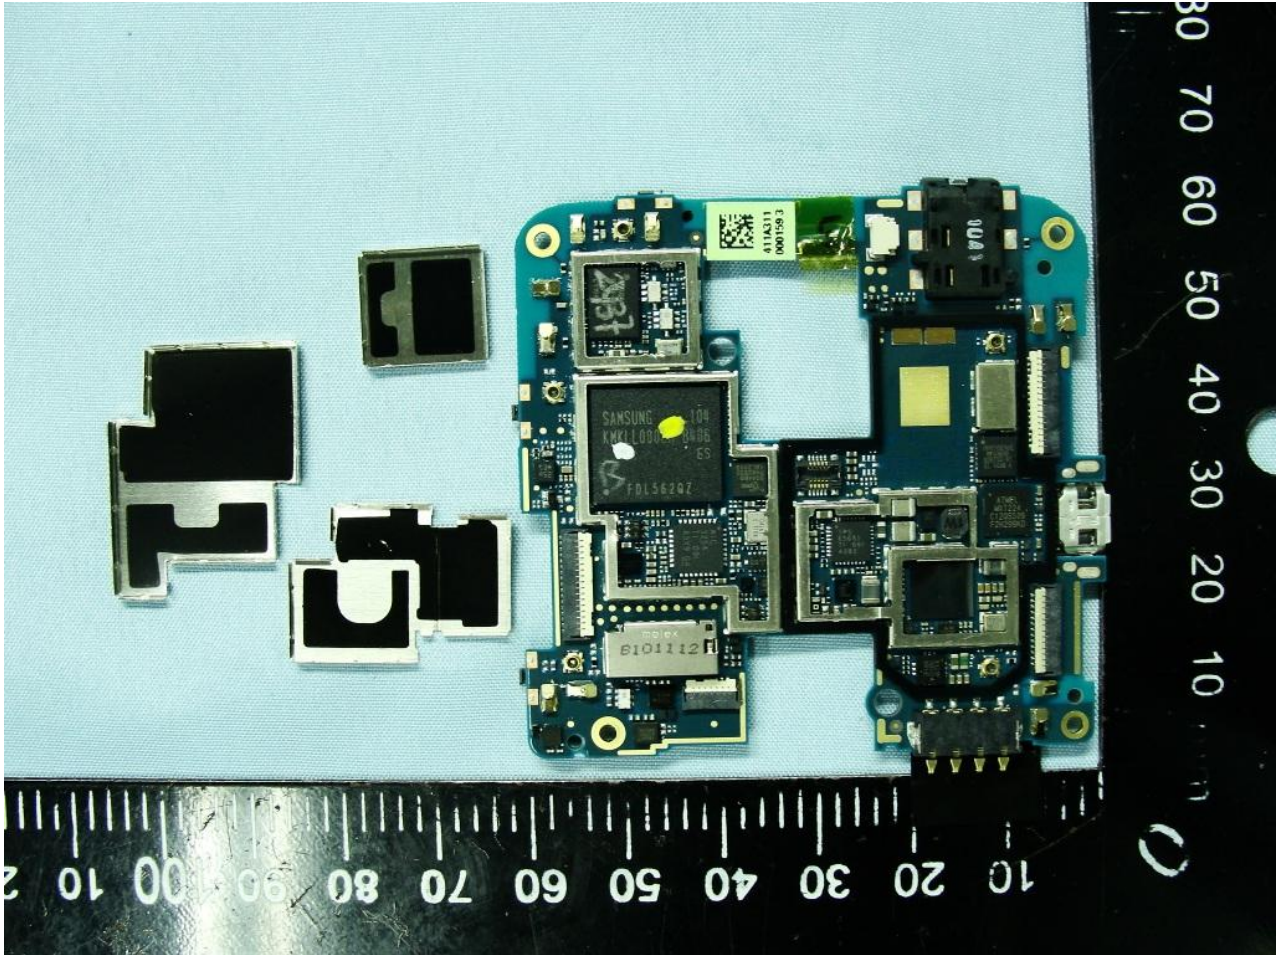

3. Internal Photograph of EUT

Model Name: PG86100

Model Name: PG86100

Model Name: PG86100

Model Name: PG86100

Model Name: PG86100

Bluetooth & WLAN Antenna (Tx / Rx)

Model Name: PG86100

Model Name: PG86100

WiMAX Main Antenna (Tx / Rx)

Model Name: PG86100

WiMAX Aux. Antenna (Tx / Rx)