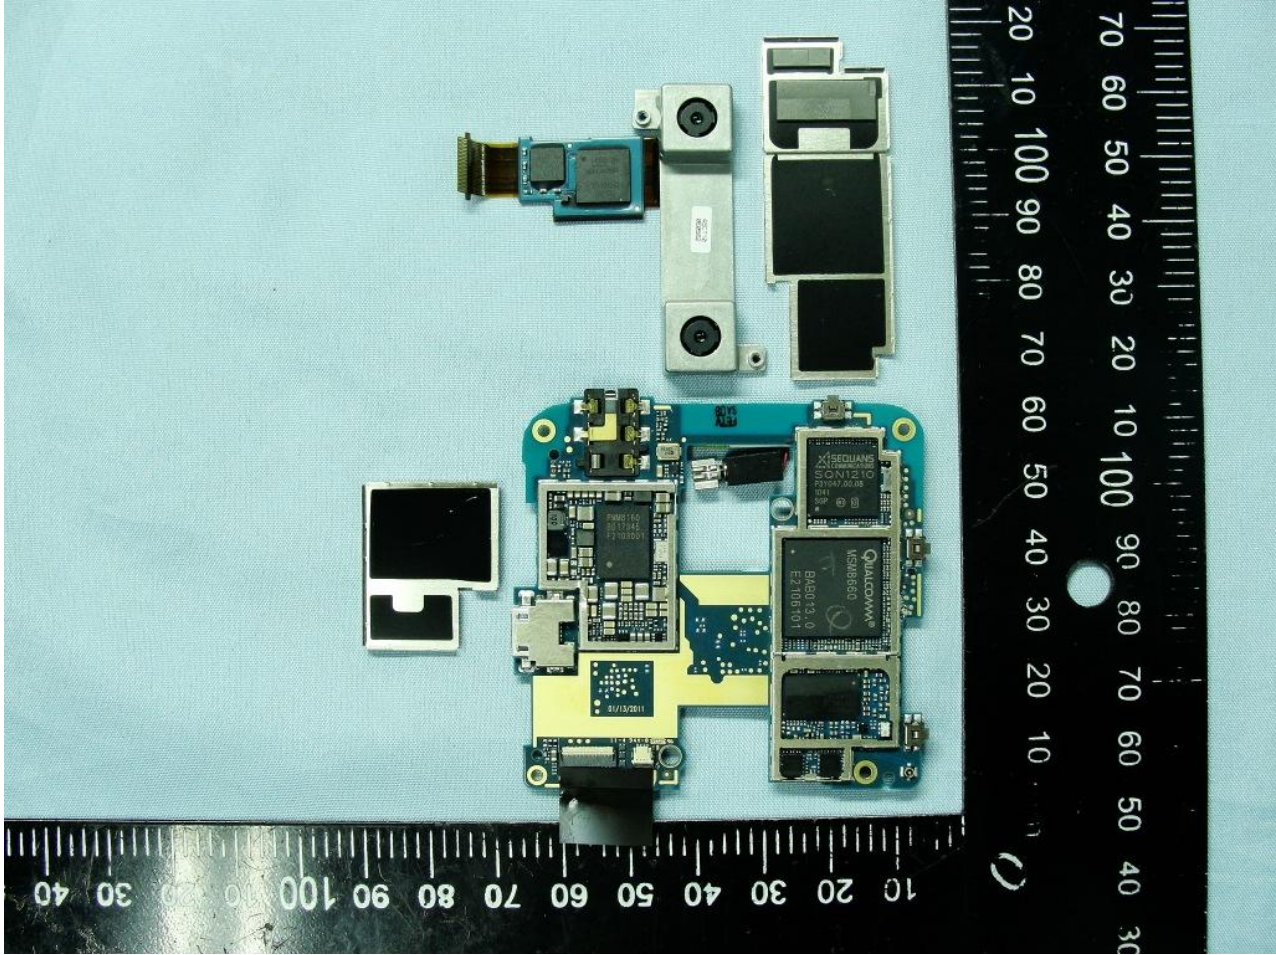

3. Internal Photograph of EUT

Model Name: PG86100

Model Name: PG86100

Model Name: PG86100

Model Name: PG86100

Model Name: PG86100

Bluetooth & WLAN Antenna (Tx / Rx)

Model Name: PG86100

Model Name: PG86100

WiMAX Main Antenna (Tx / Rx)

Model Name: PG86100

WiMAX Aux. Antenna (Tx / Rx)