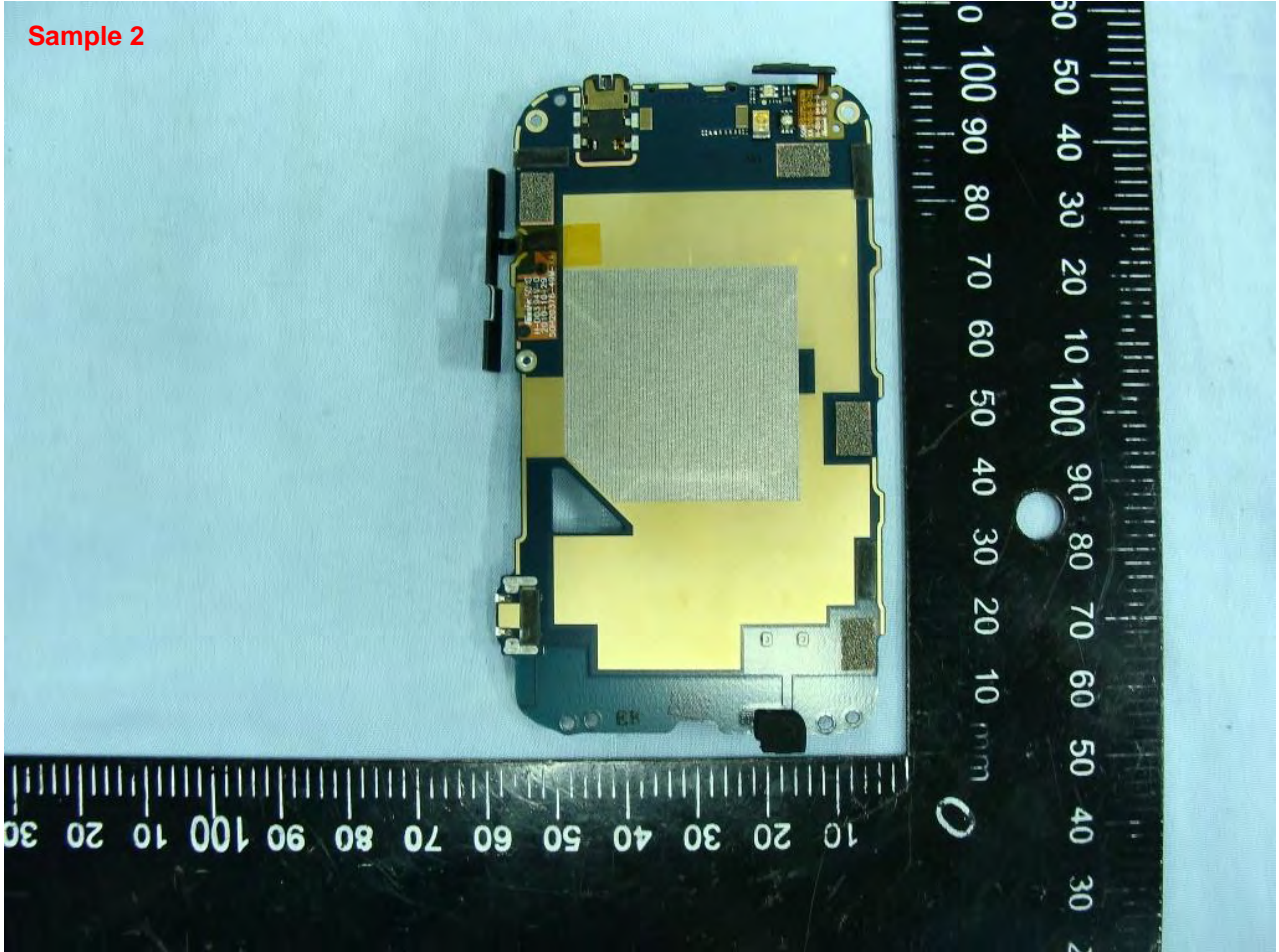

3. Internal Photograph of EUT

Model Name: PG76110

Model Name: PG76110

Model Name: PG76110

Model Name: PG76110

Model Name: PG76110

Model Name: PG76110

WLAN & Bluetooth Antenna

Model Name: PG76110

Model Name: PG76110

Sample 2

Model Name: PG76110

Model Name: PG76110

Model Name: PG76110

Model Name: PG76110

Model Name: PG76110

Model Name: PG76110

GPS Antenna