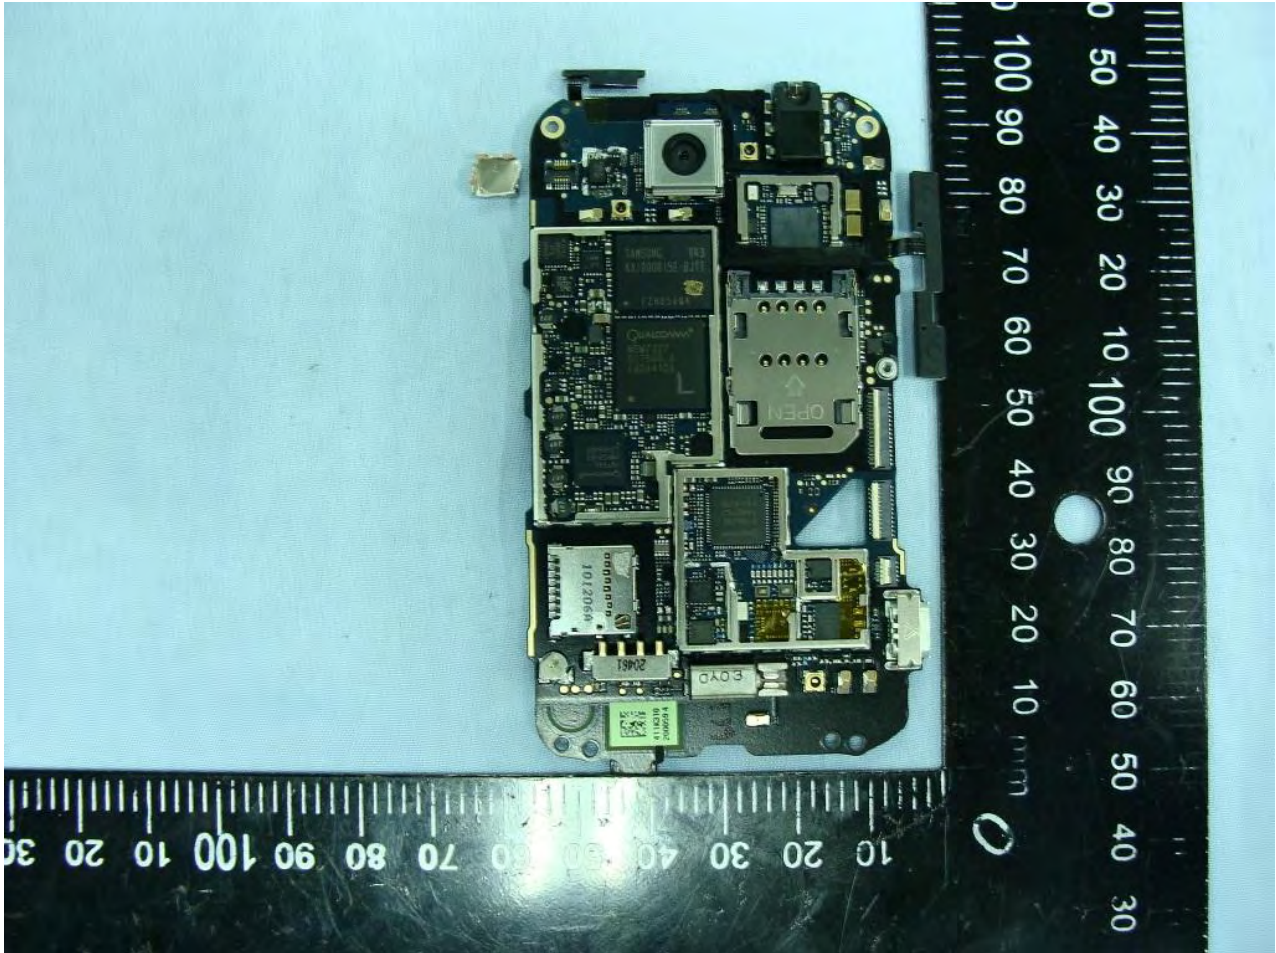

3. Internal Photograph of EUT

Model Name: PG76110

Model Name: PG76110

Model Name: PG76110

Model Name: PG76110

Model Name: PG76110

Model Name: PG76110

WLAN & Bluetooth Antenna

Model Name: PG76110

Model Name: PG76110

Sample 2

Model Name: PG76110

Model Name: PG76110

Model Name: PG76110

Model Name: PG76110

Model Name: PG76110

Model Name: PG76110

GPS Antenna