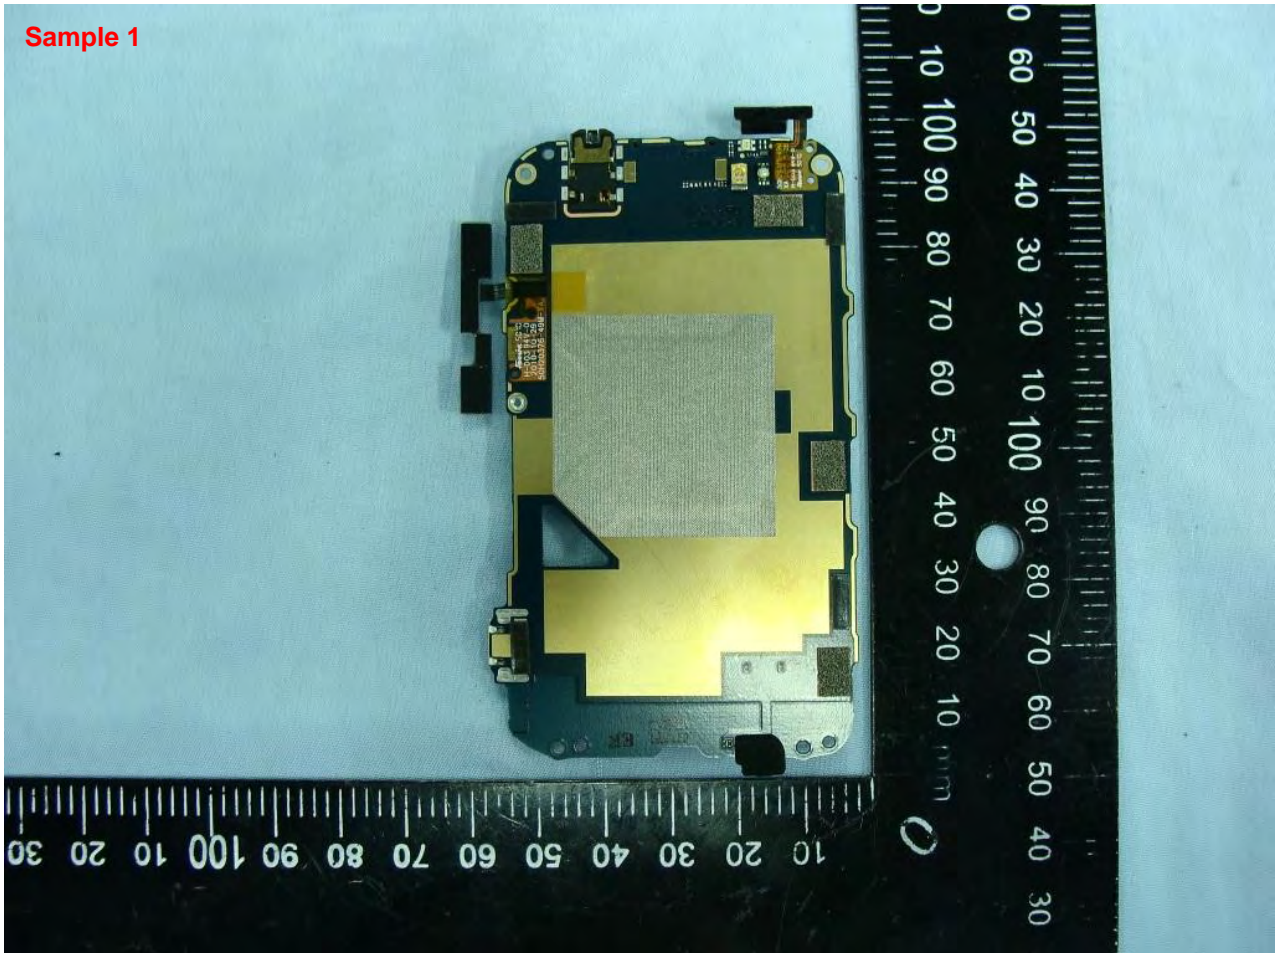

3. Internal Photograph of EUT

Model Name: PG76110

Model Name: PG76110

Model Name: PG76110

Model Name: PG76110

Model Name: PG76110

Model Name: PG76110

WLAN & Bluetooth Antenna

Model Name: PG76110

Model Name: PG76110

Sample 2

Model Name: PG76110

Model Name: PG76110

Model Name: PG76110

Model Name: PG76110

Model Name: PG76110

Model Name: PG76110

GPS Antenna