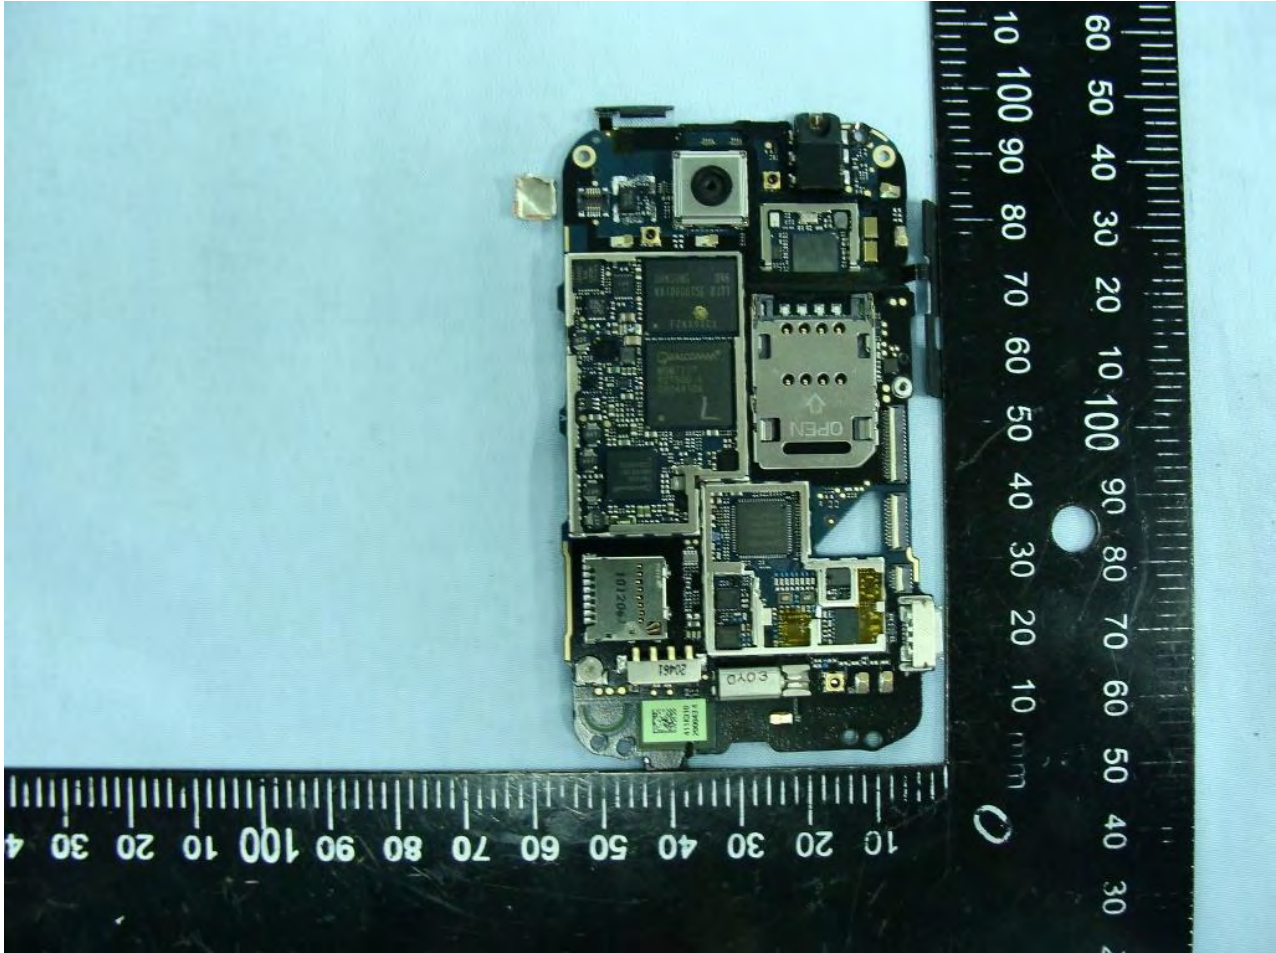

3. Internal Photograph of EUT

Model Name: PG76110

Model Name: PG76110

Model Name: PG76110

Model Name: PG76110

Model Name: PG76110

Model Name: PG76110

WLAN & Bluetooth Antenna

Model Name: PG76110

Model Name: PG76110

Sample 2

Model Name: PG76110

Model Name: PG76110

Model Name: PG76110

Model Name: PG76110

Model Name: PG76110

Model Name: PG76110

GPS Antenna