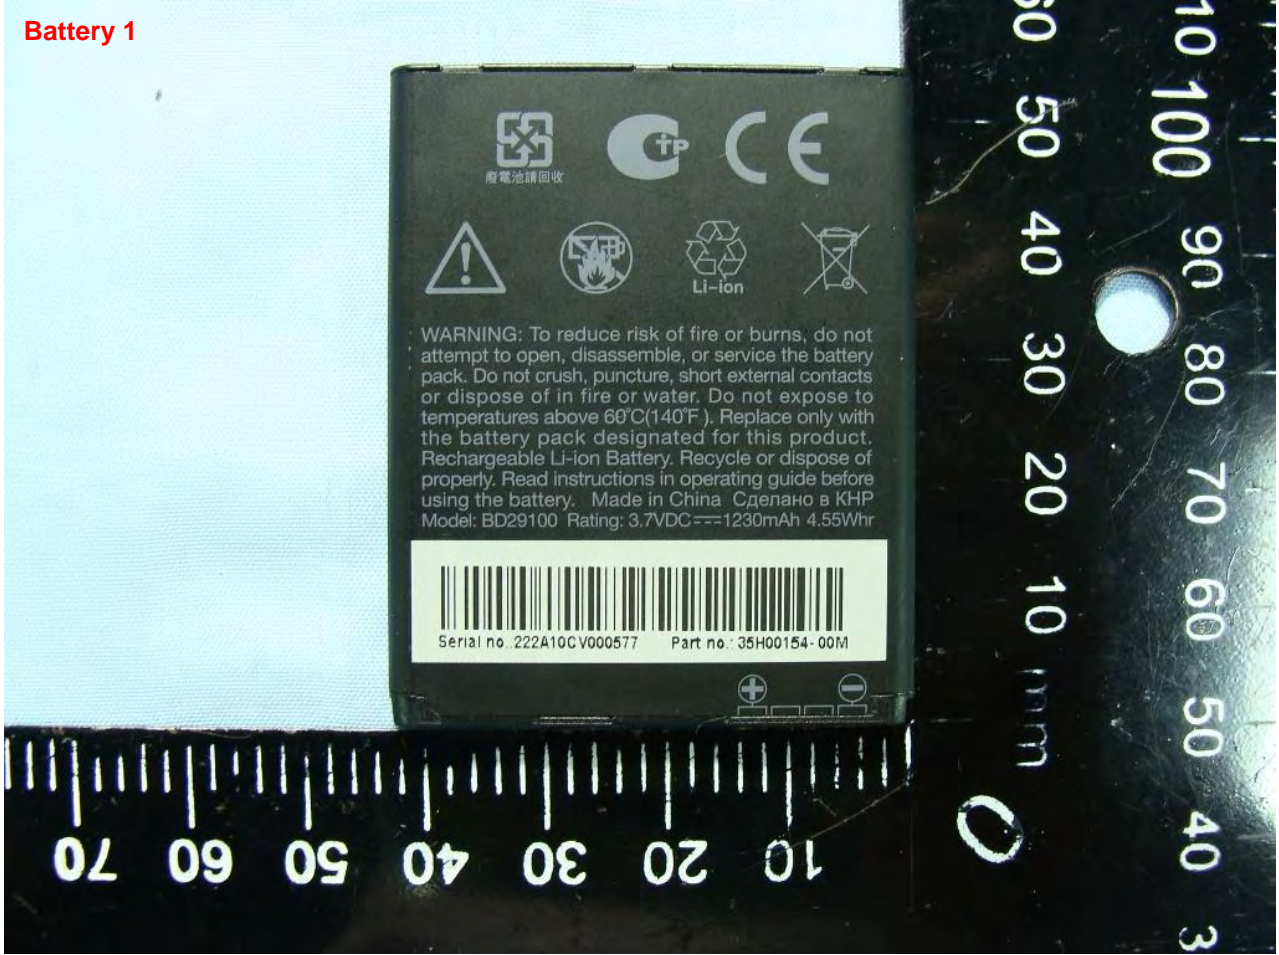

Remark: For accessories equipped with this EUT, please refer to the following photos.

Model Name: PG76110

Model Name: PG76110

Adapter 1

Model Name: PG76110

Adapter 2

Model Name: PG76110

Model Name: PG76110