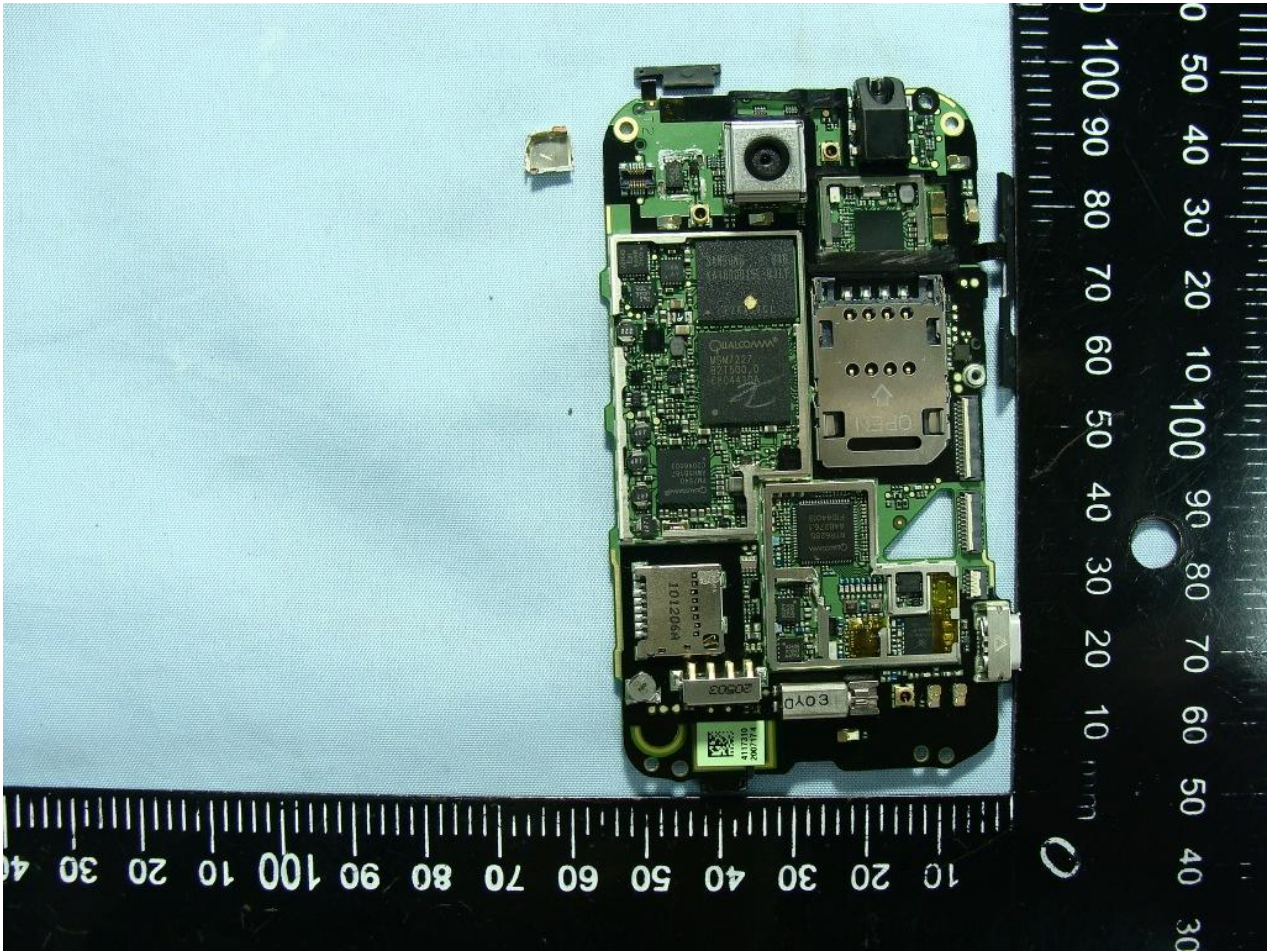

3. Internal Photograph of EUT

Model Name: PG76100

Model Name: PG76100

Model Name: PG76100

Sample 2

Model Name: PG76100

Model Name: PG76100

Model Name: PG76100

WLAN & Bluetooth Antenna <Tx / Rx>

Model Name: PG76100