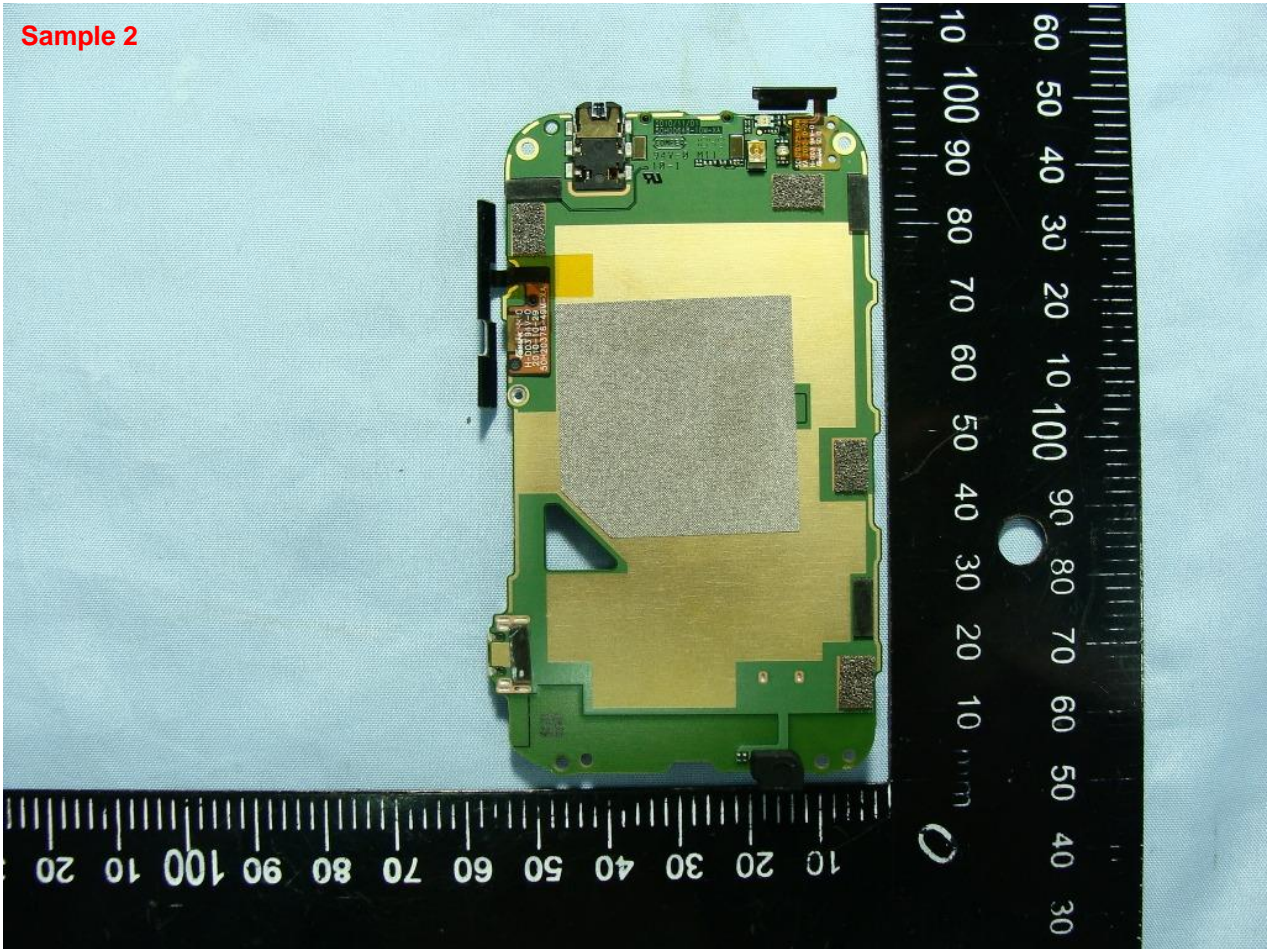

3. Internal Photograph of EUT

Model Name: PG76100

Model Name: PG76100

Model Name: PG76100

Sample 2

Model Name: PG76100

Model Name: PG76100

Model Name: PG76100

WLAN & Bluetooth Antenna <Tx / Rx>

Model Name: PG76100