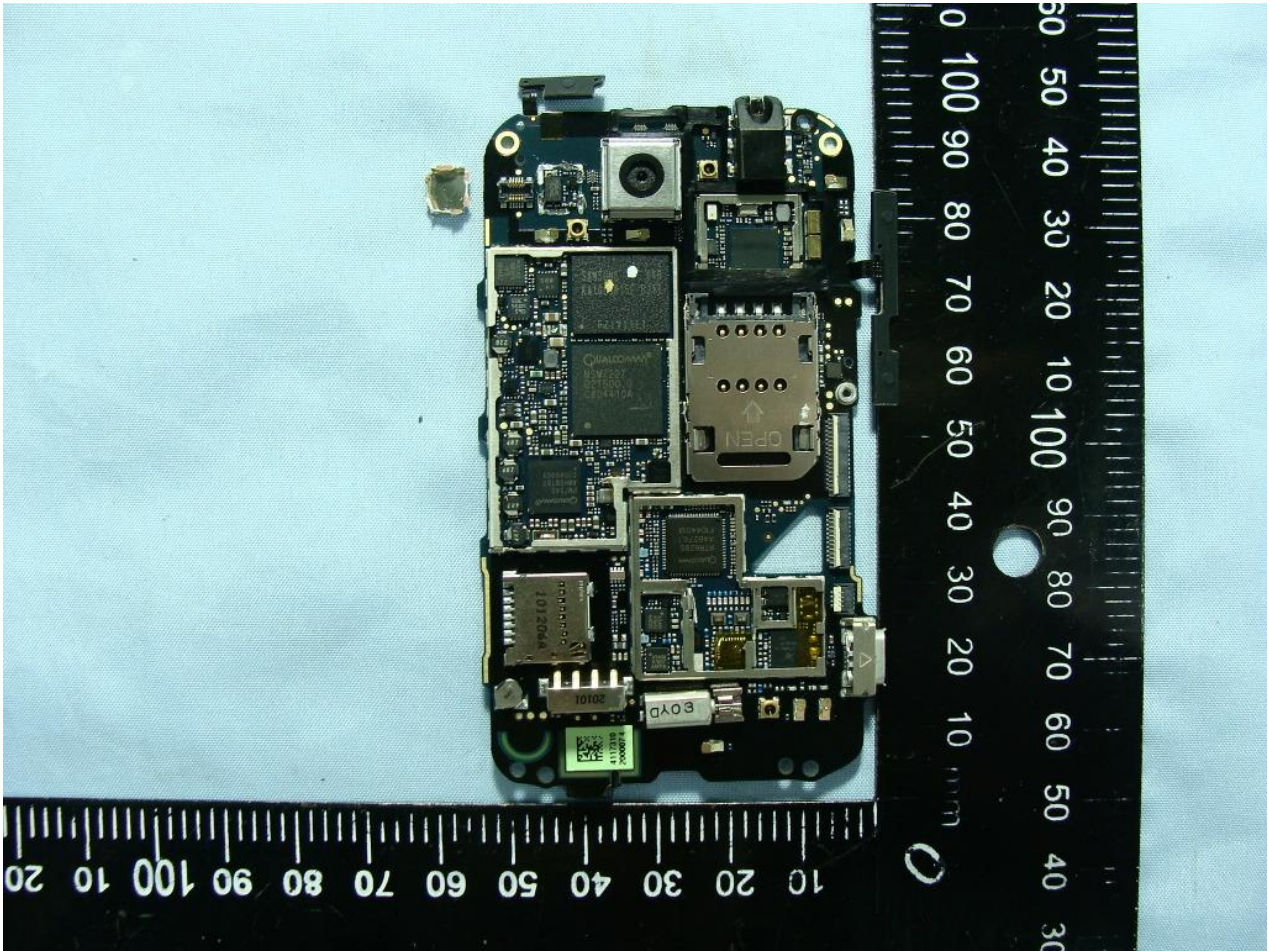

3. Internal Photograph of EUT

Model Name: PG76100

Model Name: PG76100

Model Name: PG76100

Sample 2

Model Name: PG76100

Model Name: PG76100

Model Name: PG76100

WLAN & Bluetooth Antenna <Tx / Rx>

Model Name: PG76100