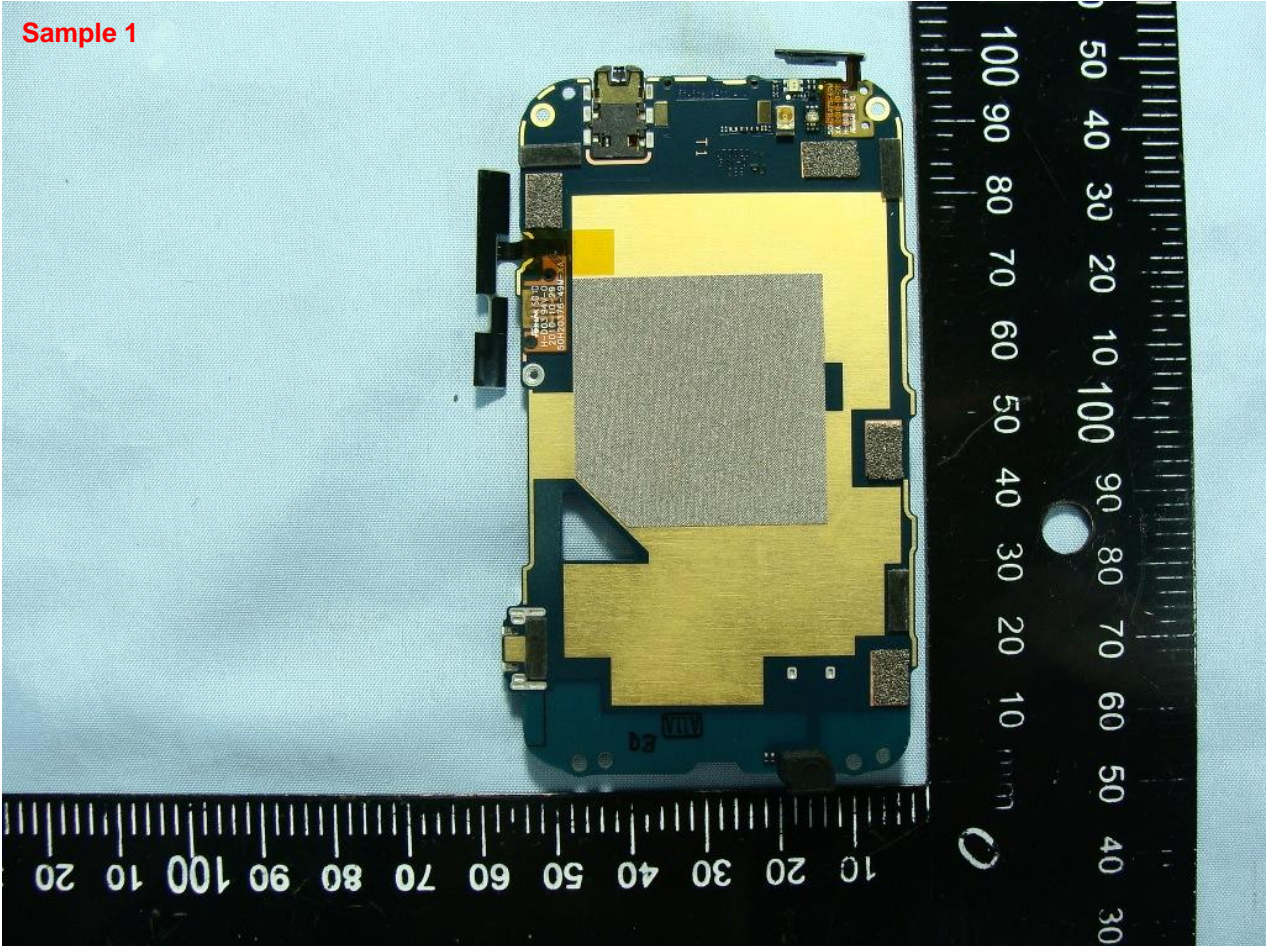

3. Internal Photograph of EUT

Model Name: PG76100

Model Name: PG76100

Model Name: PG76100

Sample 2

Model Name: PG76100

Model Name: PG76100

Model Name: PG76100

WLAN & Bluetooth Antenna <Tx / Rx>

Model Name: PG76100