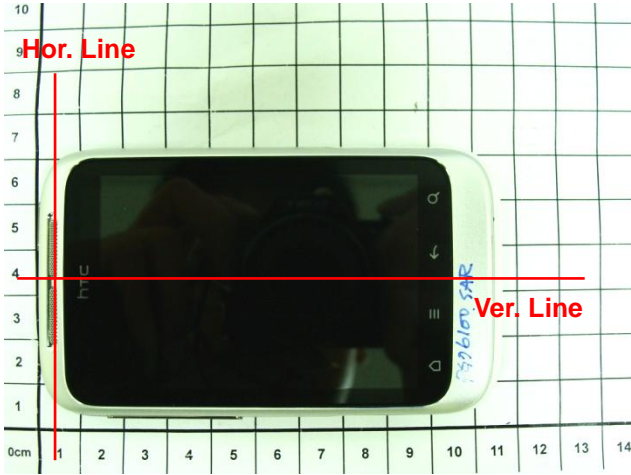

### Appendix D. Test Setup Photos

Right Cheek

Right Tilted

Left Cheek

Left Tilted

Rear Face of the DUT with Phantom 1 cm Gap  
(DUT without Earphone)

Rear Face of the DUT with Phantom 1 cm Gap  
(DUT with Earphone)

Front Face of the DUT with Phantom 1 cm Gap  
(DUT without Earphone)

Left Side of the DUT with Phantom 1 cm Gap  
(DUT without Earphone)

Top Side of the DUT with Phantom 1 cm Gap  
(DUT without Earphone)