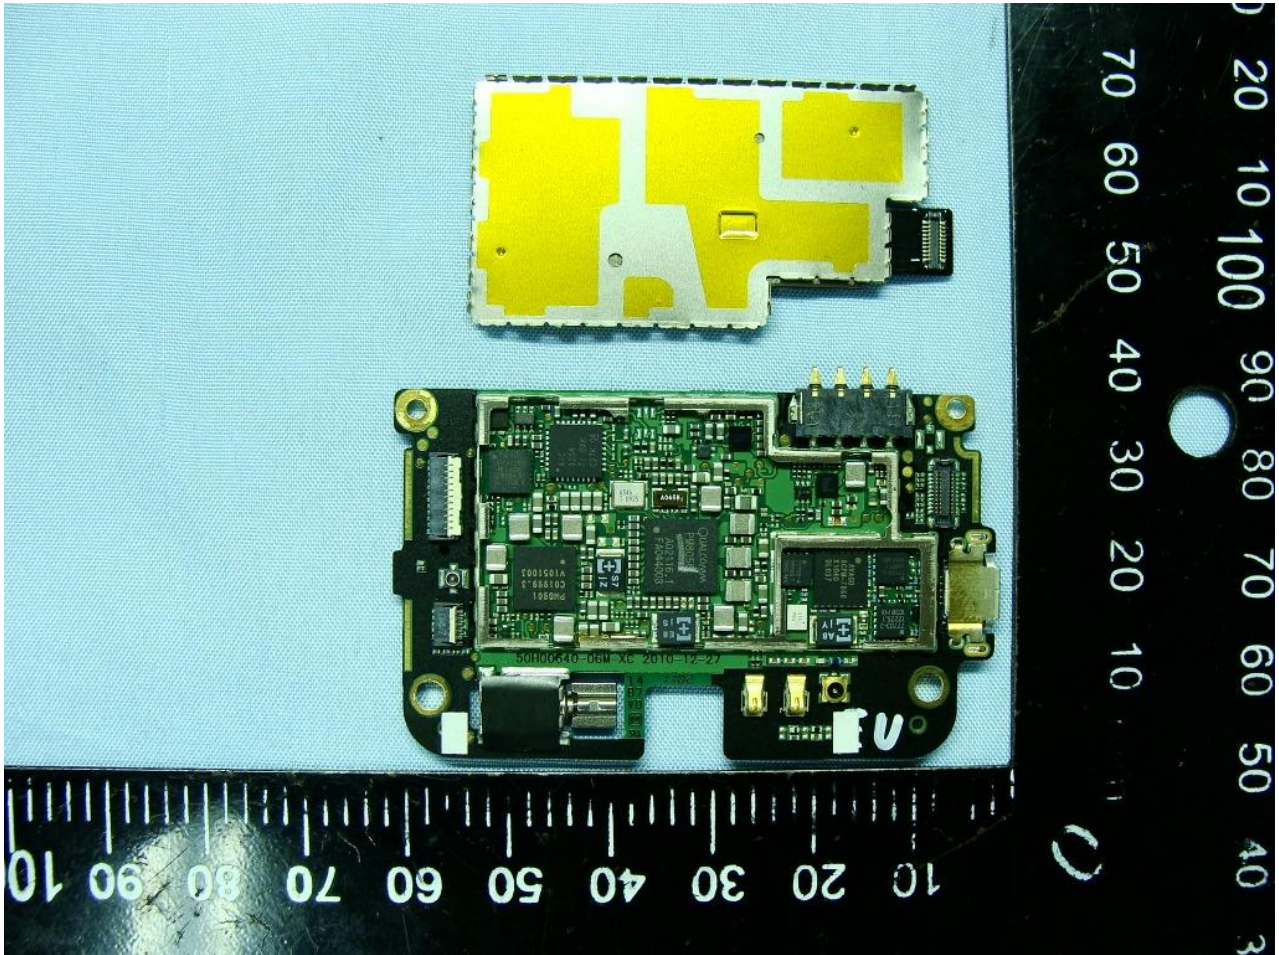

3. Internal Photograph of EUT

Model Name: PG58130

Model Name: PG58130

Model Name: PG58130

Model Name: PG58130

Model Name: PG58130

Model Name: PG58130

Sample 2

Model Name: PG58130

Model Name: PG58130

Model Name: PG58130

Model Name: PG58130

Model Name: PG58130

Model Name: PG58130

WLAN & Bluetooth Antenna <Tx / Rx>

Model Name: PG58130

GPS Antenna <Rx>

Model Name: PG58130

Diversity Antenna <Rx>