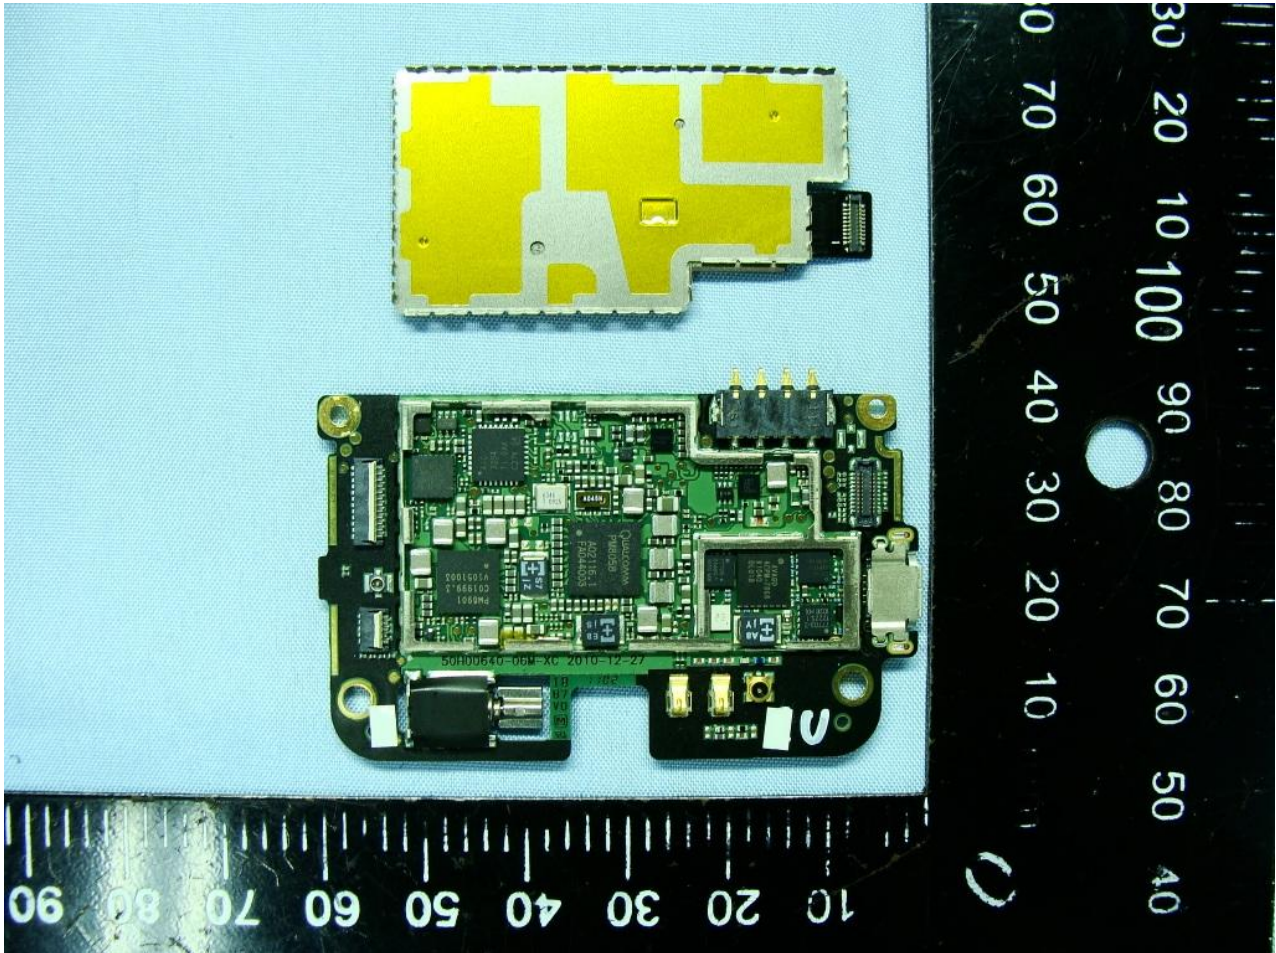

3. Internal Photograph of EUT

Model Name: PG58130

Model Name: PG58130

Model Name: PG58130

Model Name: PG58130

Model Name: PG58130

Model Name: PG58130

Sample 2

Model Name: PG58130

Model Name: PG58130

Model Name: PG58130

Model Name: PG58130

Model Name: PG58130

Model Name: PG58130

WLAN & Bluetooth Antenna <Tx / Rx>

Model Name: PG58130

GPS Antenna <Rx>

Model Name: PG58130

Diversity Antenna <Rx>