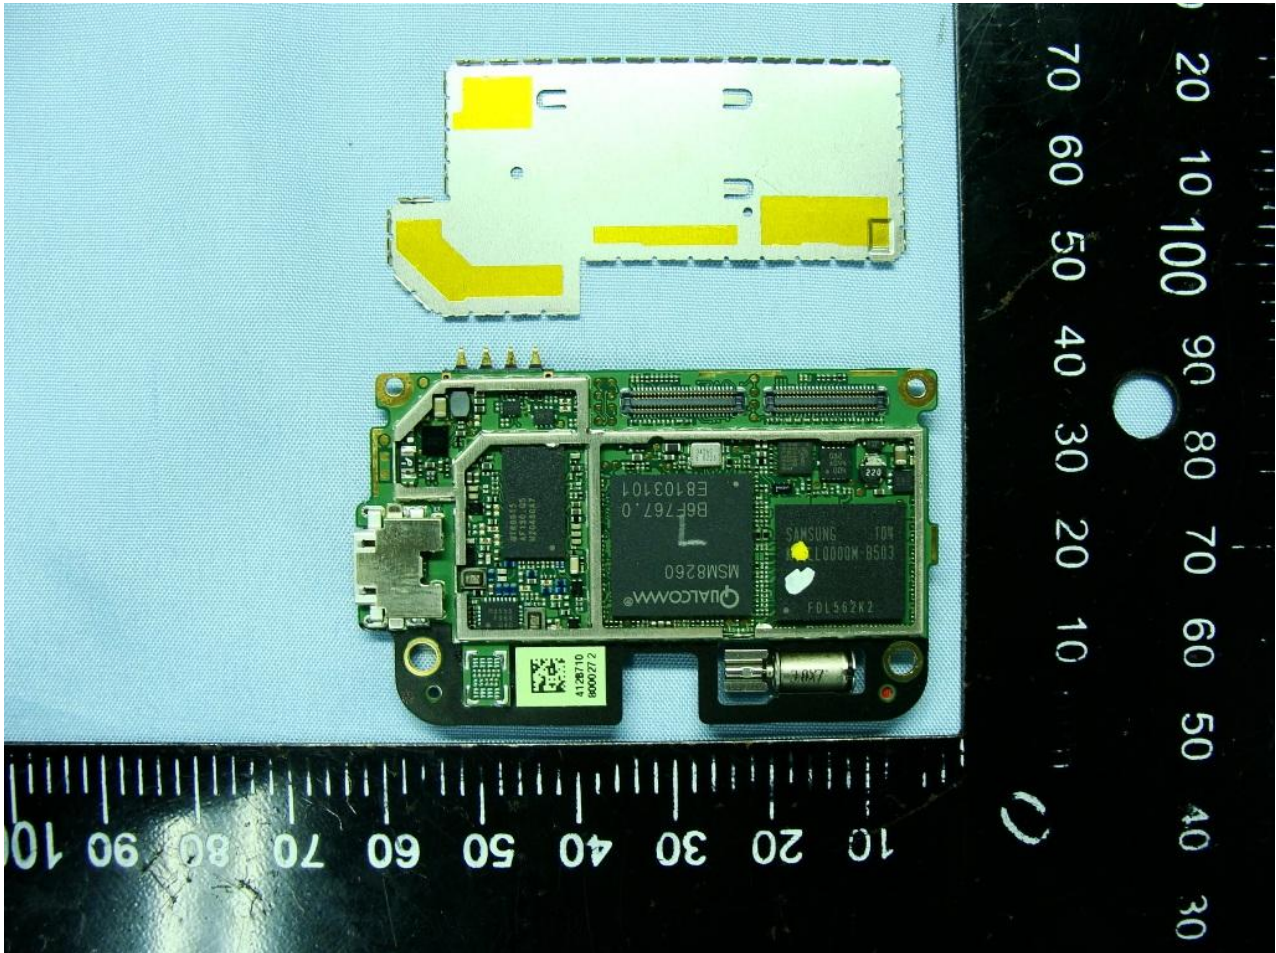

3. Internal Photograph of EUT

Model Name: PG58130

Model Name: PG58130

Model Name: PG58130

Model Name: PG58130

Model Name: PG58130

Model Name: PG58130

Sample 2

Model Name: PG58130

Model Name: PG58130

Model Name: PG58130

Model Name: PG58130

Model Name: PG58130

Model Name: PG58130

WLAN & Bluetooth Antenna <Tx / Rx>

Model Name: PG58130

GPS Antenna <Rx>

Model Name: PG58130

Diversity Antenna <Rx>