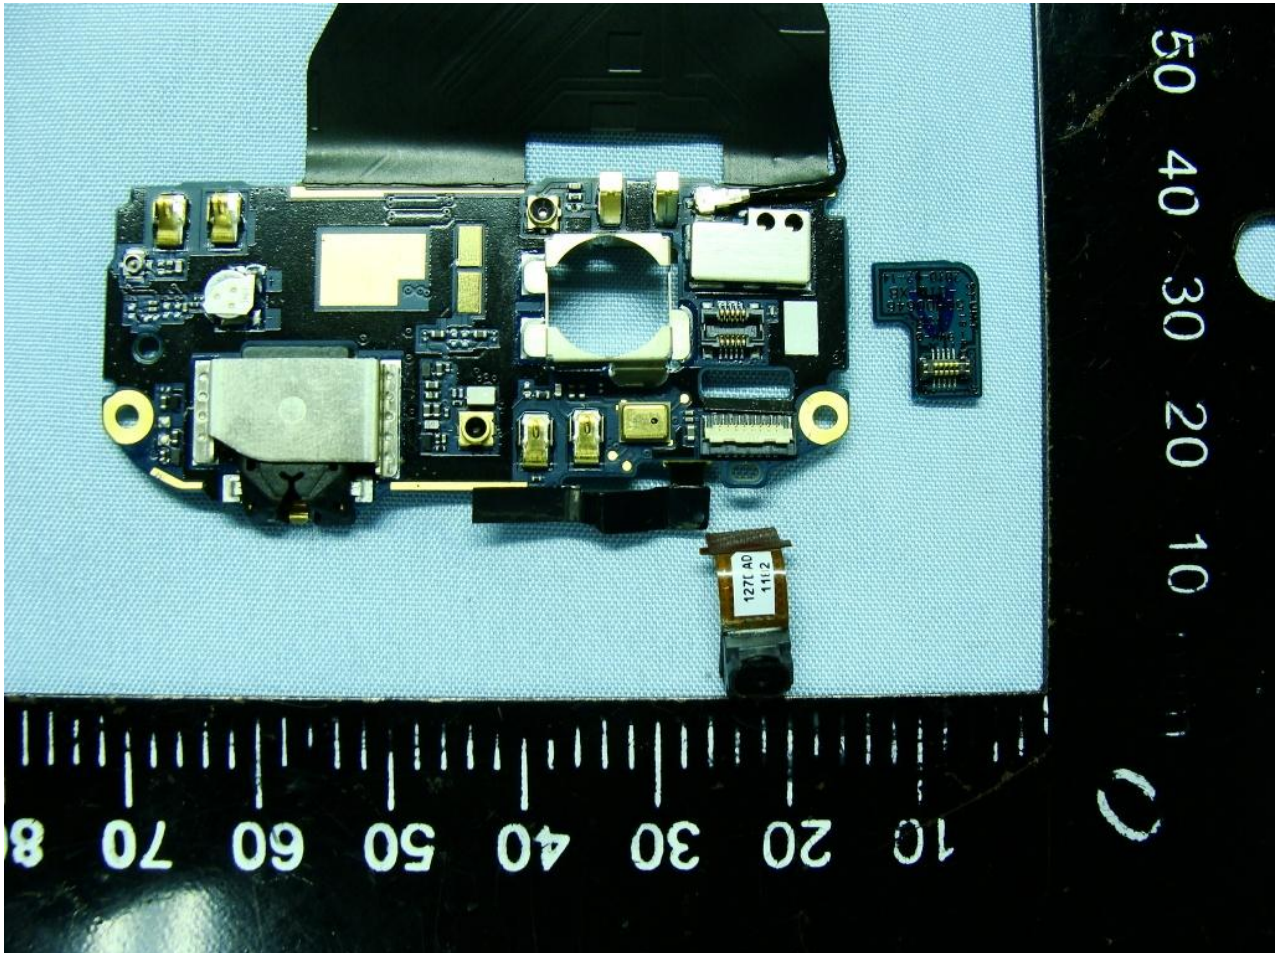

3. Internal Photograph of EUT

Model Name: PG58130

Model Name: PG58130

Model Name: PG58130

Model Name: PG58130

Model Name: PG58130

Model Name: PG58130

Sample 2

Model Name: PG58130

Model Name: PG58130

Model Name: PG58130

Model Name: PG58130

Model Name: PG58130

Model Name: PG58130

WLAN & Bluetooth Antenna <Tx / Rx>

Model Name: PG58130

GPS Antenna <Rx>

Model Name: PG58130

Diversity Antenna <Rx>