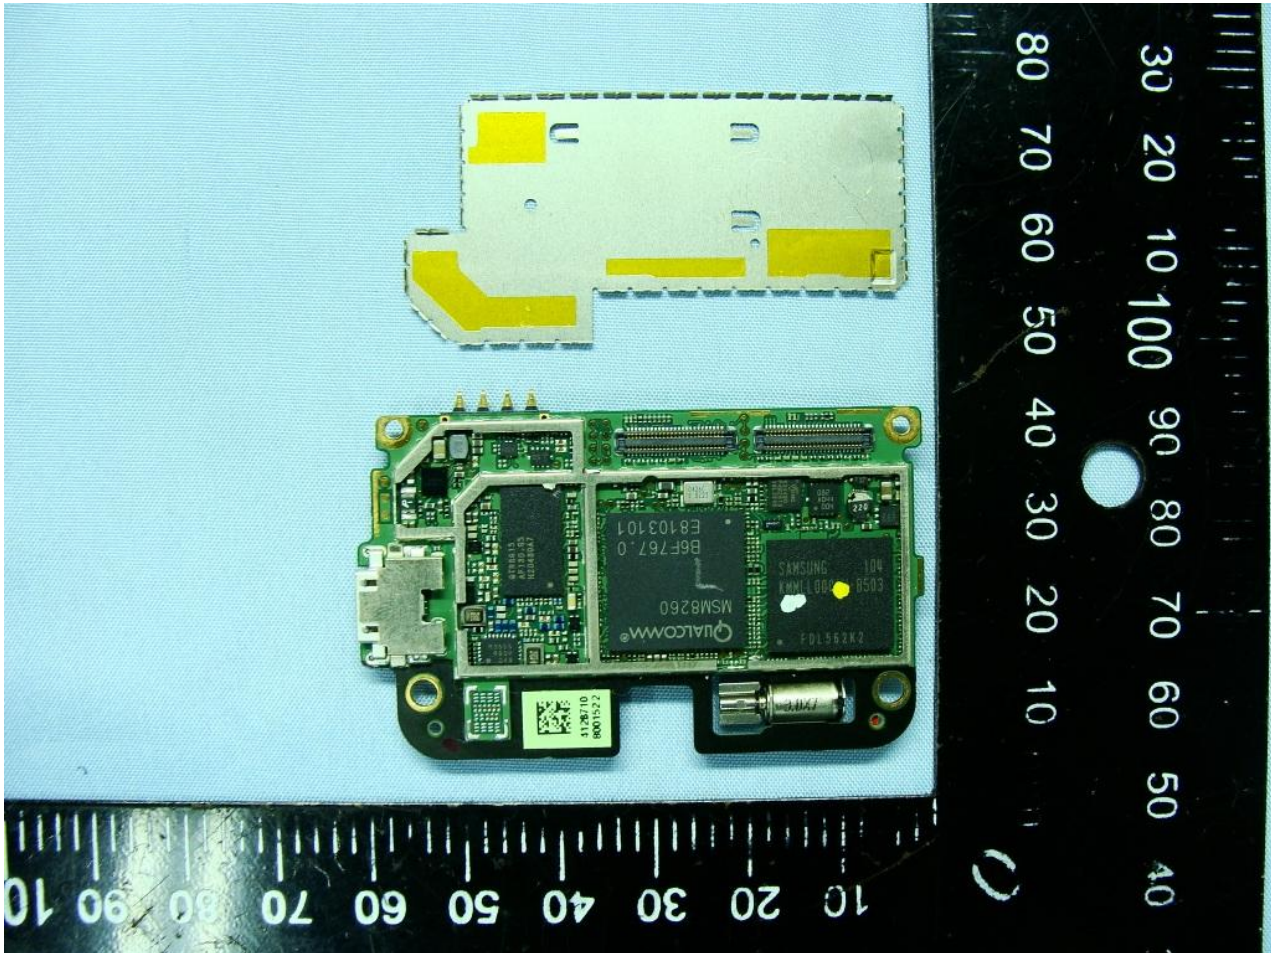

3. Internal Photograph of EUT

Model Name: PG58130

Model Name: PG58130

Model Name: PG58130

Model Name: PG58130

Model Name: PG58130

Model Name: PG58130

Sample 2

Model Name: PG58130

Model Name: PG58130

Model Name: PG58130

Model Name: PG58130

Model Name: PG58130

Model Name: PG58130

WLAN & Bluetooth Antenna <Tx / Rx>

Model Name: PG58130

GPS Antenna <Rx>

Model Name: PG58130

Diversity Antenna <Rx>