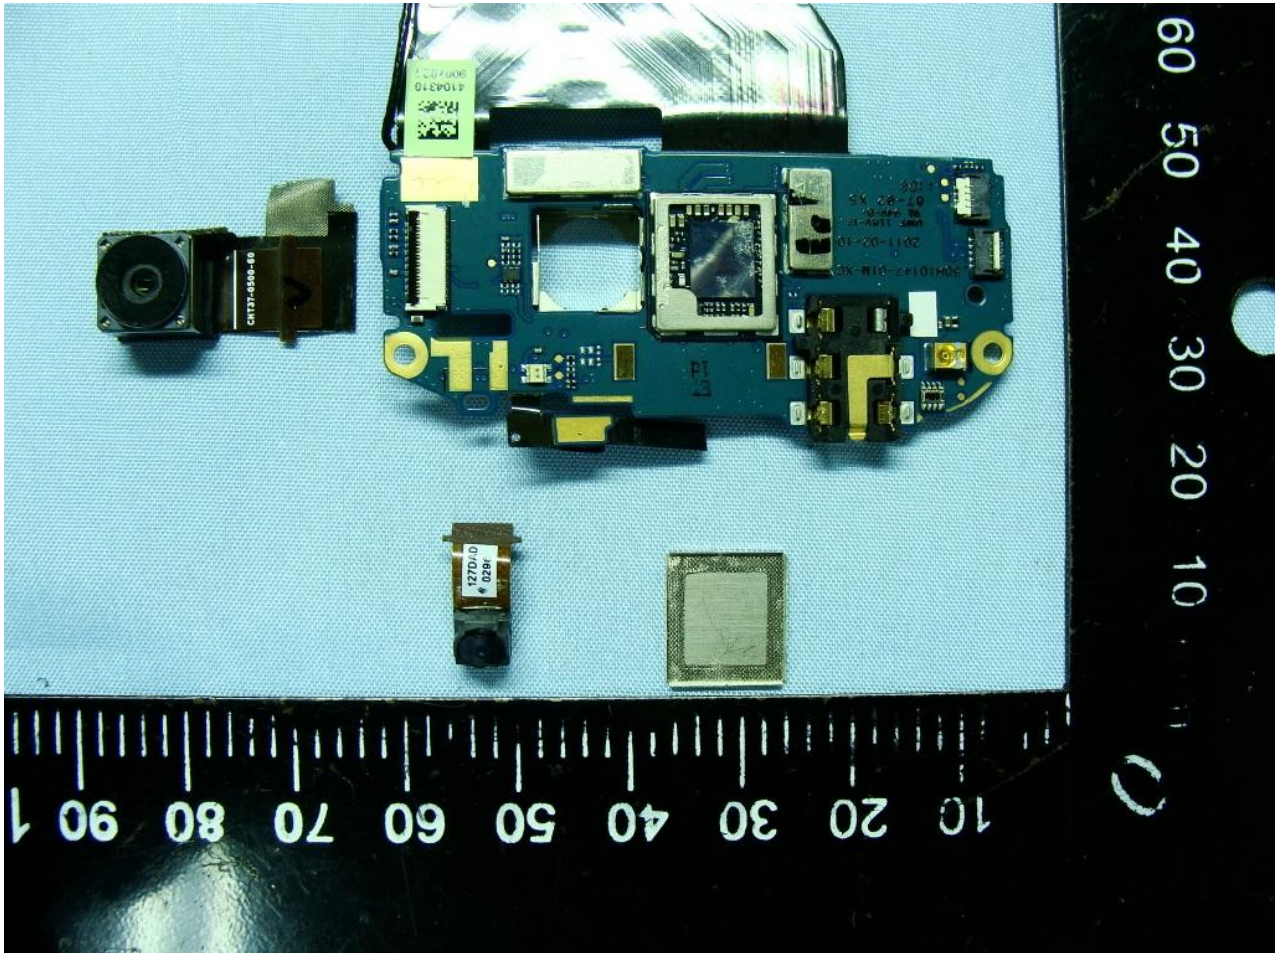

3. Internal Photograph of EUT

Model Name: PG58130

Model Name: PG58130

Model Name: PG58130

Model Name: PG58130

Model Name: PG58130

Model Name: PG58130

Sample 2

Model Name: PG58130

Model Name: PG58130

Model Name: PG58130

Model Name: PG58130

Model Name: PG58130

Model Name: PG58130

WLAN & Bluetooth Antenna <Tx / Rx>

Model Name: PG58130