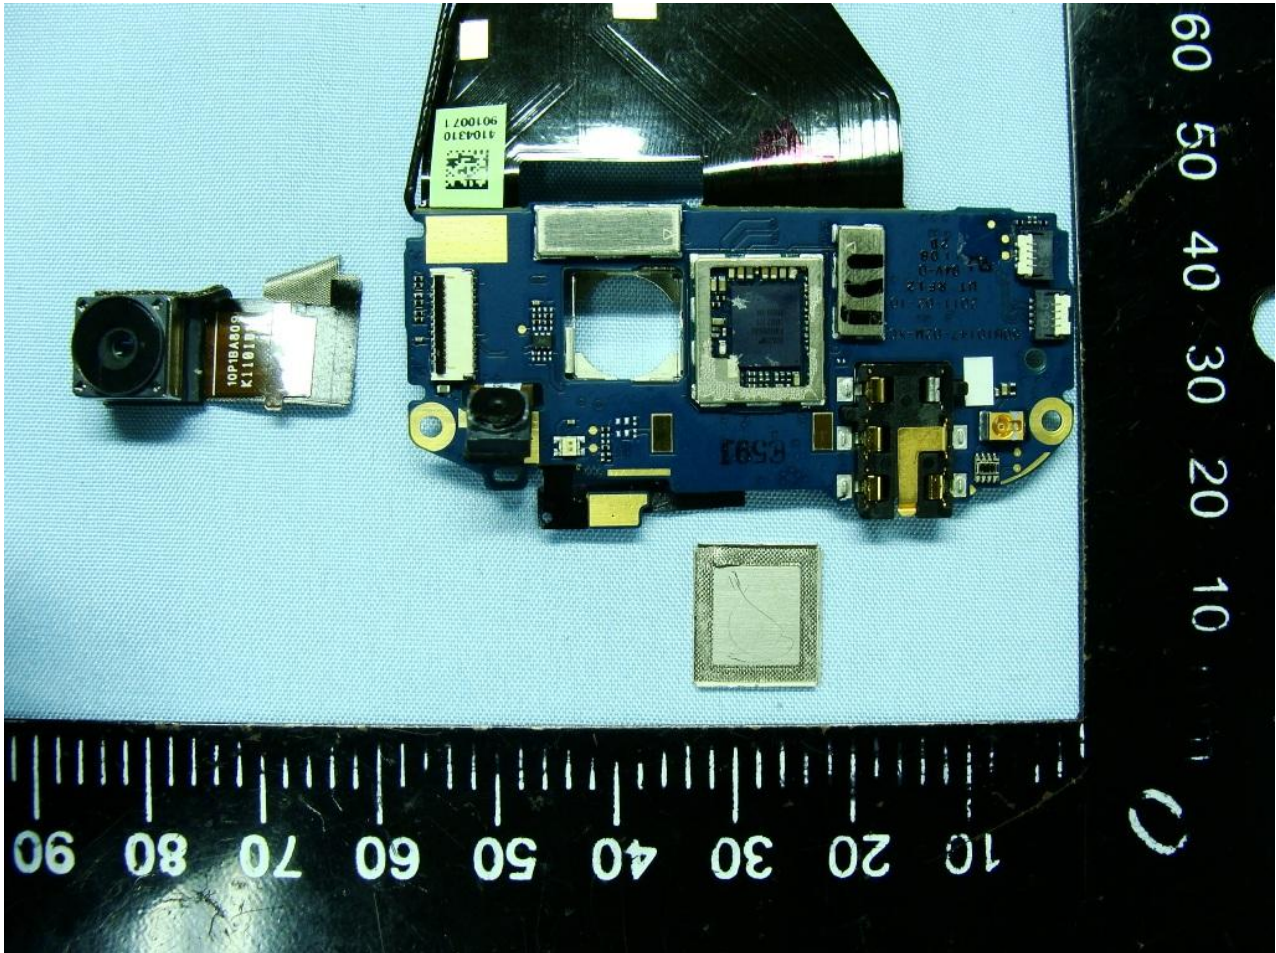

3. Internal Photograph of EUT

Model Name: PG58130

Model Name: PG58130

Model Name: PG58130

Model Name: PG58130

Model Name: PG58130

Model Name: PG58130

Sample 2

Model Name: PG58130

Model Name: PG58130

Model Name: PG58130

Model Name: PG58130

Model Name: PG58130

Model Name: PG58130

WLAN & Bluetooth Antenna <Tx / Rx>

Model Name: PG58130

GPS Antenna <Rx>

Model Name: PG58130

Diversity Antenna <Rx>