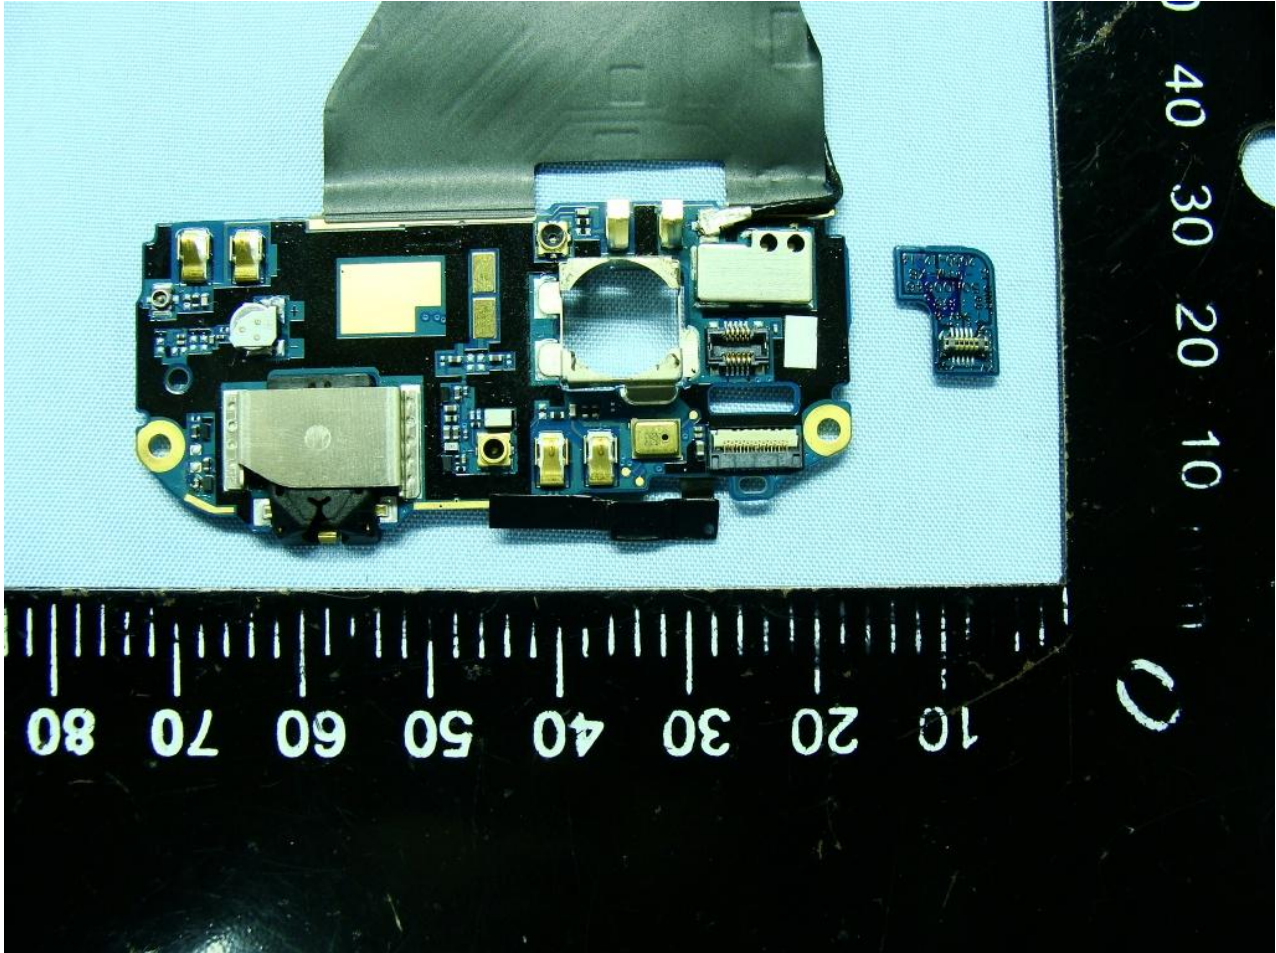

3. Internal Photograph of EUT

Model Name: PG58130

Model Name: PG58130

Model Name: PG58130

Model Name: PG58130

Model Name: PG58130

Model Name: PG58130

Sample 2

Model Name: PG58130

Model Name: PG58130

Model Name: PG58130

Model Name: PG58130

Model Name: PG58130

Model Name: PG58130

WLAN & Bluetooth Antenna <Tx / Rx>

Model Name: PG58130

GPS Antenna <Rx>

Model Name: PG58130

Diversity Antenna <Rx>