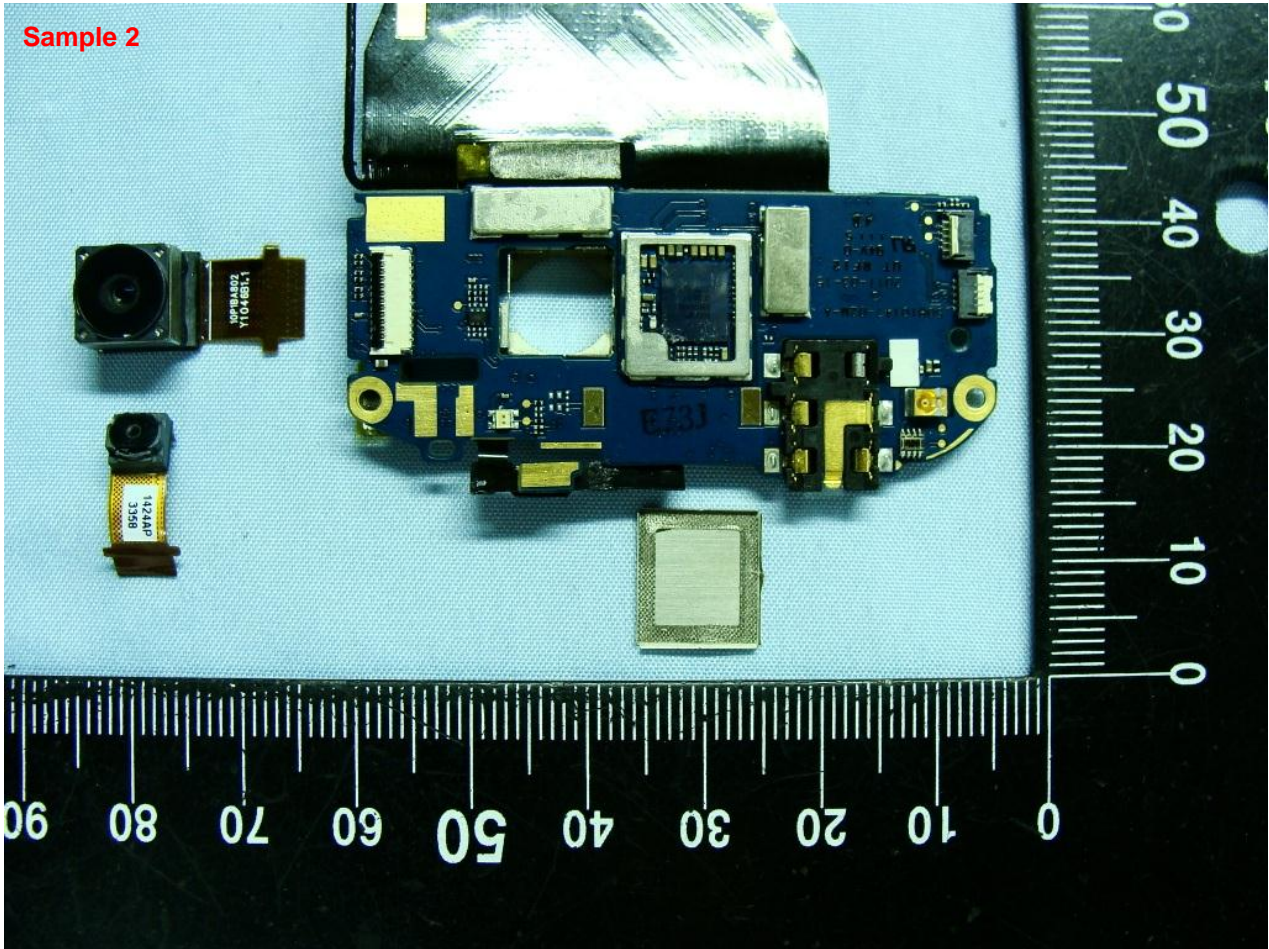

### 3. Internal Photograph of EUT

Model Name: PG58110

Model Name: PG58110

Sample 1

Model Name: PG58110

Model Name: PG58110

Sample 1

Model Name: PG58110

Sample 2

Model Name: PG58110

Model Name: PG58110

Model Name: PG58110

Model Name: PG58110

**Model Name: PG58110**

**WLAN & Bluetooth Antenna <Tx / Rx>**

**Model Name: PG58110**