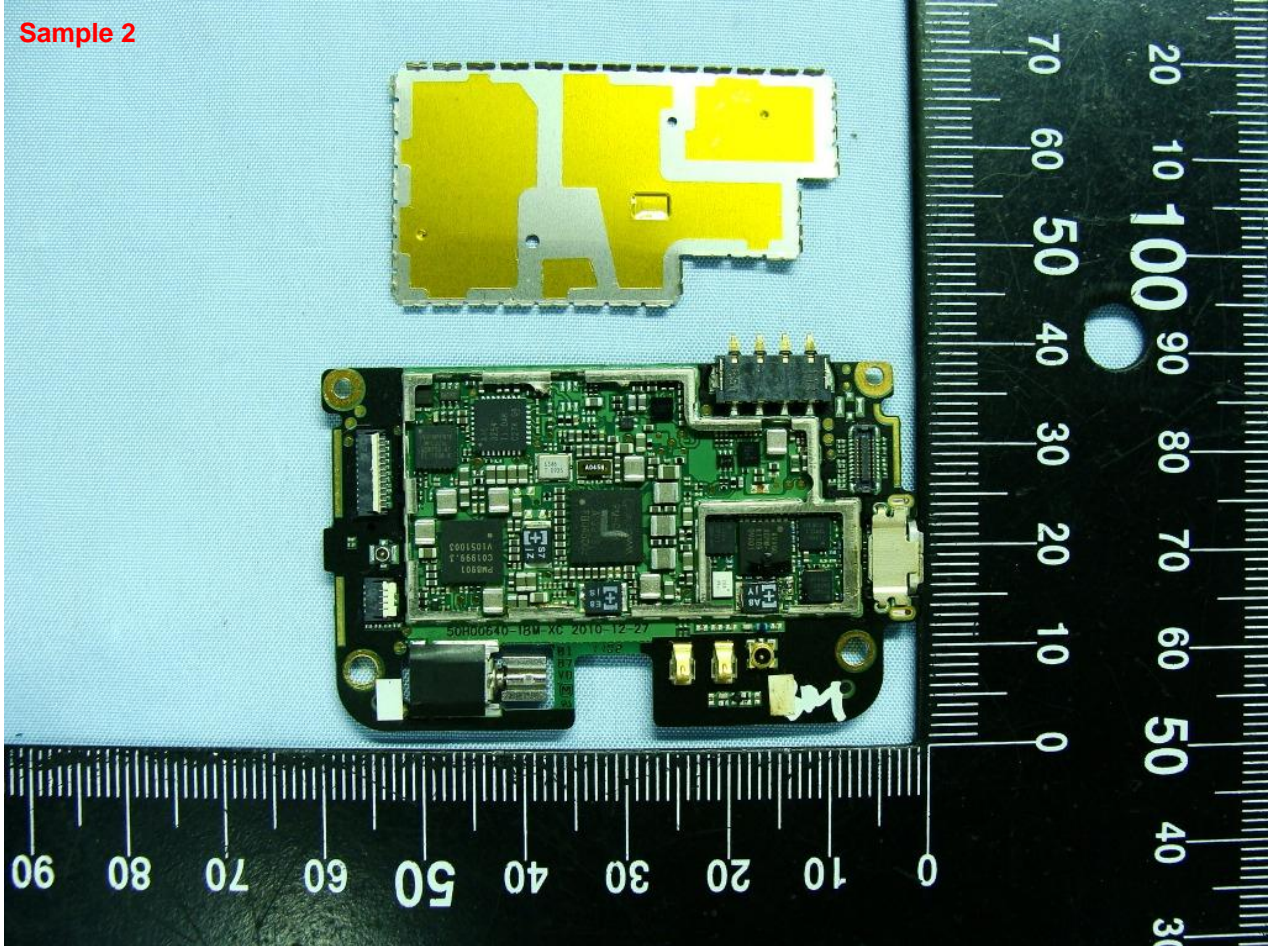

### 3. Internal Photograph of EUT

Model Name: PG58110

Model Name: PG58110

Sample 1

Model Name: PG58110

Model Name: PG58110

Sample 1

Model Name: PG58110

Sample 2

Model Name: PG58110

Model Name: PG58110

Model Name: PG58110

Model Name: PG58110

**Model Name: PG58110**

**WLAN & Bluetooth Antenna <Tx / Rx>**

**Model Name: PG58110**

**GPS Antenna <Rx Only>**