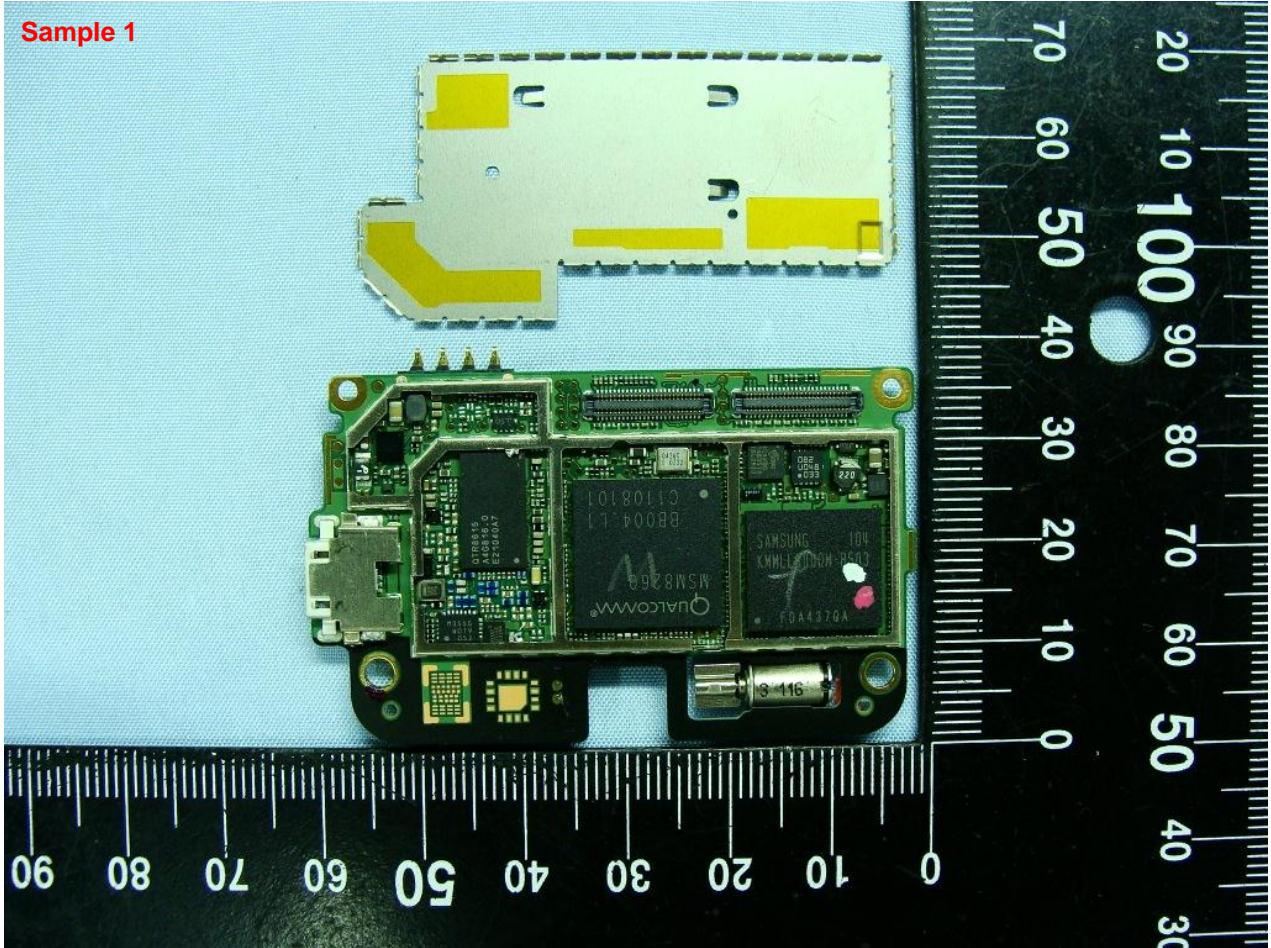

### 3. Internal Photograph of EUT

Model Name: PG58110

Model Name: PG58110

Sample 1

Model Name: PG58110

Model Name: PG58110

Sample 1

Model Name: PG58110

Sample 2

Model Name: PG58110

Model Name: PG58110

Model Name: PG58110

Model Name: PG58110

**Model Name: PG58110**

**WLAN & Bluetooth Antenna <Tx / Rx>**

**Model Name: PG58110**

**GPS Antenna <Rx Only>**