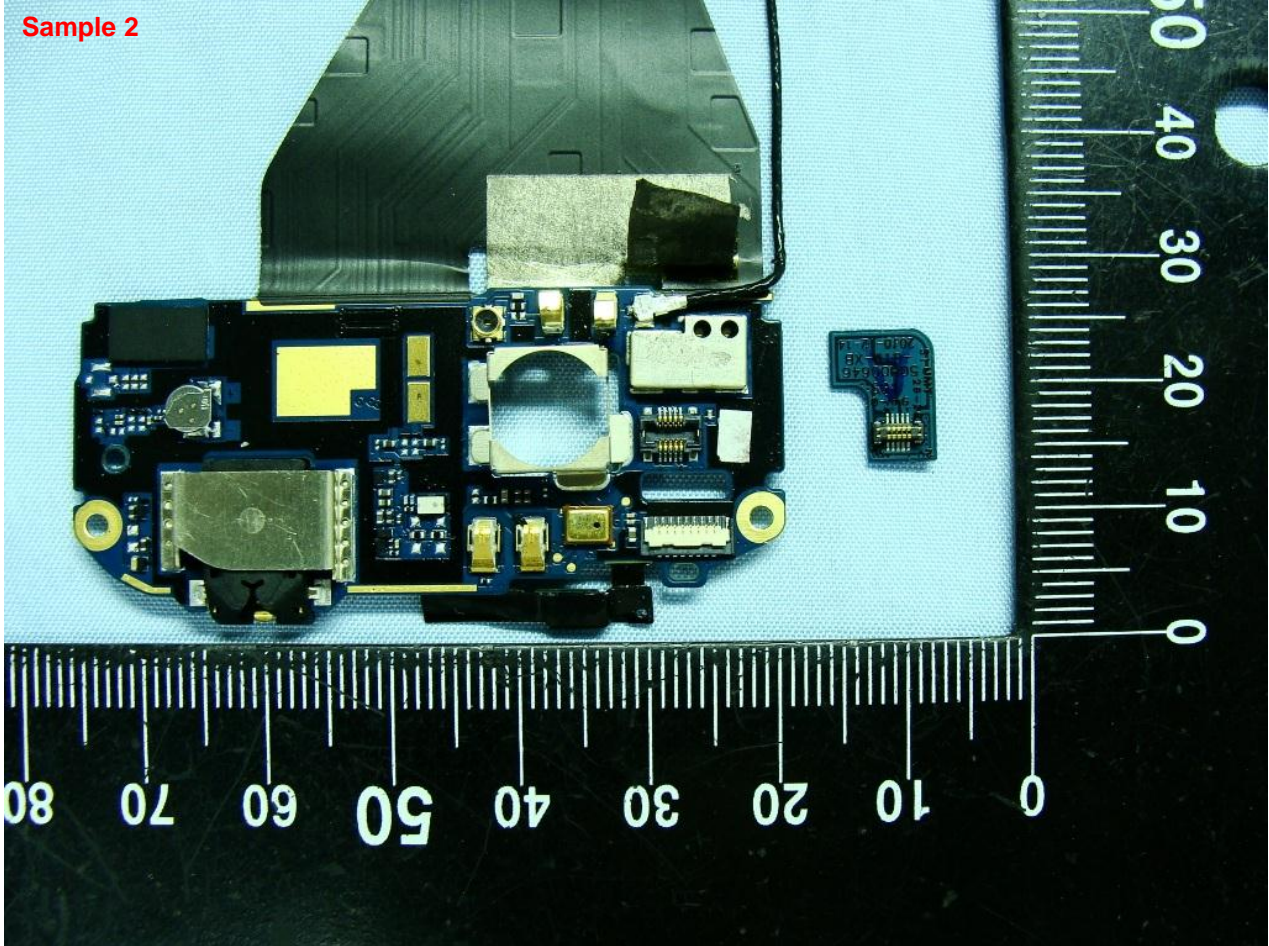

### 3. Internal Photograph of EUT

Model Name: PG58110

Model Name: PG58110

Sample 1

Model Name: PG58110

Model Name: PG58110

Sample 1

Model Name: PG58110

Sample 2

Model Name: PG58110

Model Name: PG58110

Model Name: PG58110

Model Name: PG58110

**Model Name: PG58110**

**WLAN & Bluetooth Antenna <Tx / Rx>**

**Model Name: PG58110**

**GPS Antenna <Rx Only>**