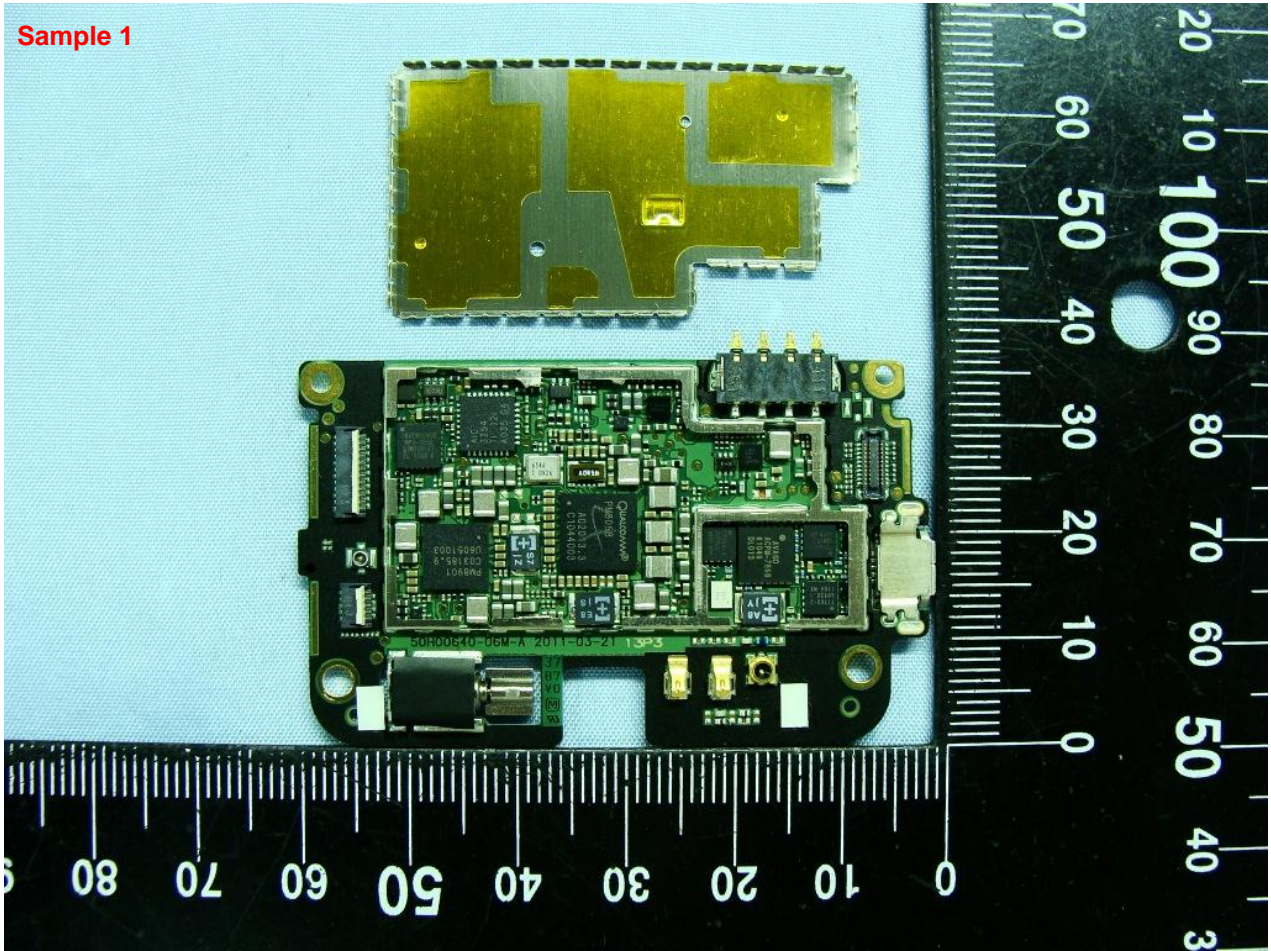

### 3. Internal Photograph of EUT

Model Name: PG58110

Model Name: PG58110

Sample 1

Model Name: PG58110

Model Name: PG58110

Sample 1

Model Name: PG58110

Sample 2

Model Name: PG58110

Model Name: PG58110

Model Name: PG58110

Model Name: PG58110

**Model Name: PG58110**

**WLAN & Bluetooth Antenna <Tx / Rx>**

**Model Name: PG58110**

**GPS Antenna <Rx Only>**