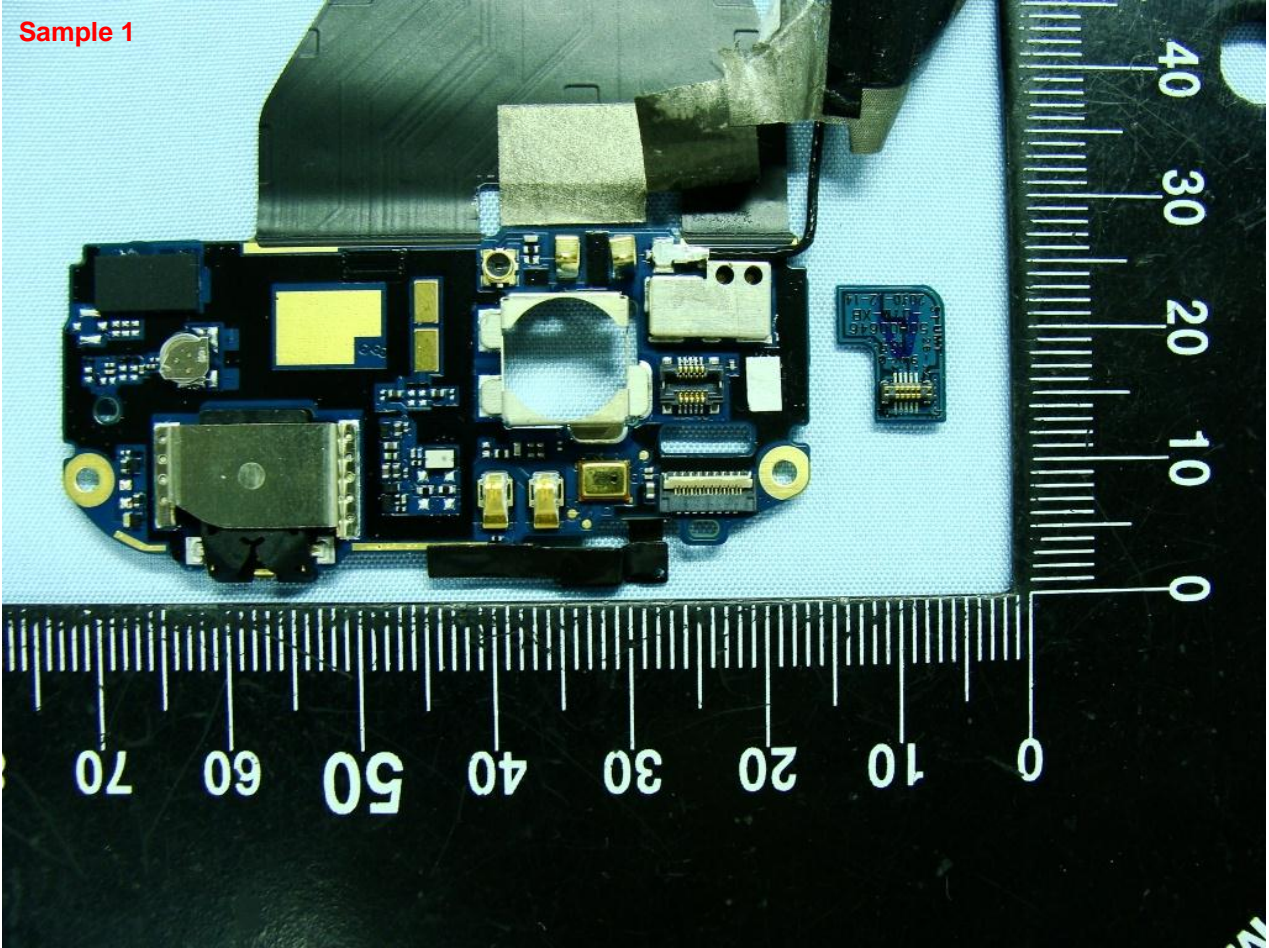

### 3. Internal Photograph of EUT

Model Name: PG58110

Model Name: PG58110

Sample 1

Model Name: PG58110

Model Name: PG58110

Sample 1

Model Name: PG58110

Sample 2

Model Name: PG58110

Model Name: PG58110

Model Name: PG58110

Model Name: PG58110

**Model Name: PG58110**

**WLAN & Bluetooth Antenna <Tx / Rx>**

**Model Name: PG58110**

**GPS Antenna <Rx Only>**