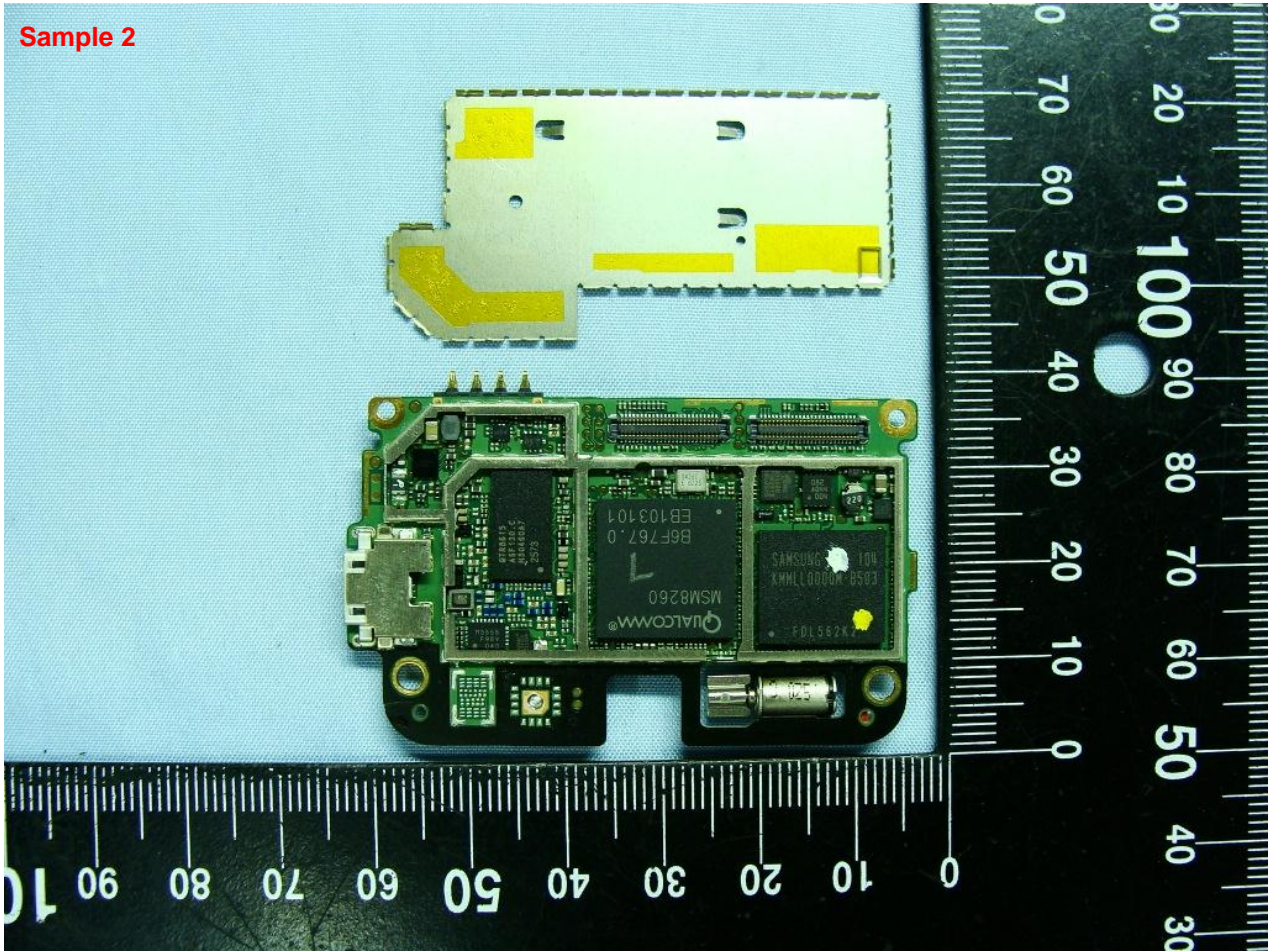

### 3. Internal Photograph of EUT

Model Name: PG58110

Model Name: PG58110

Sample 1

Model Name: PG58110

Model Name: PG58110

Sample 1

Model Name: PG58110

Sample 2

Model Name: PG58110

Model Name: PG58110

Model Name: PG58110

Model Name: PG58110

**Model Name: PG58110**

**WLAN & Bluetooth Antenna <Tx / Rx>**

**Model Name: PG58110**

**GPS Antenna <Rx Only>**