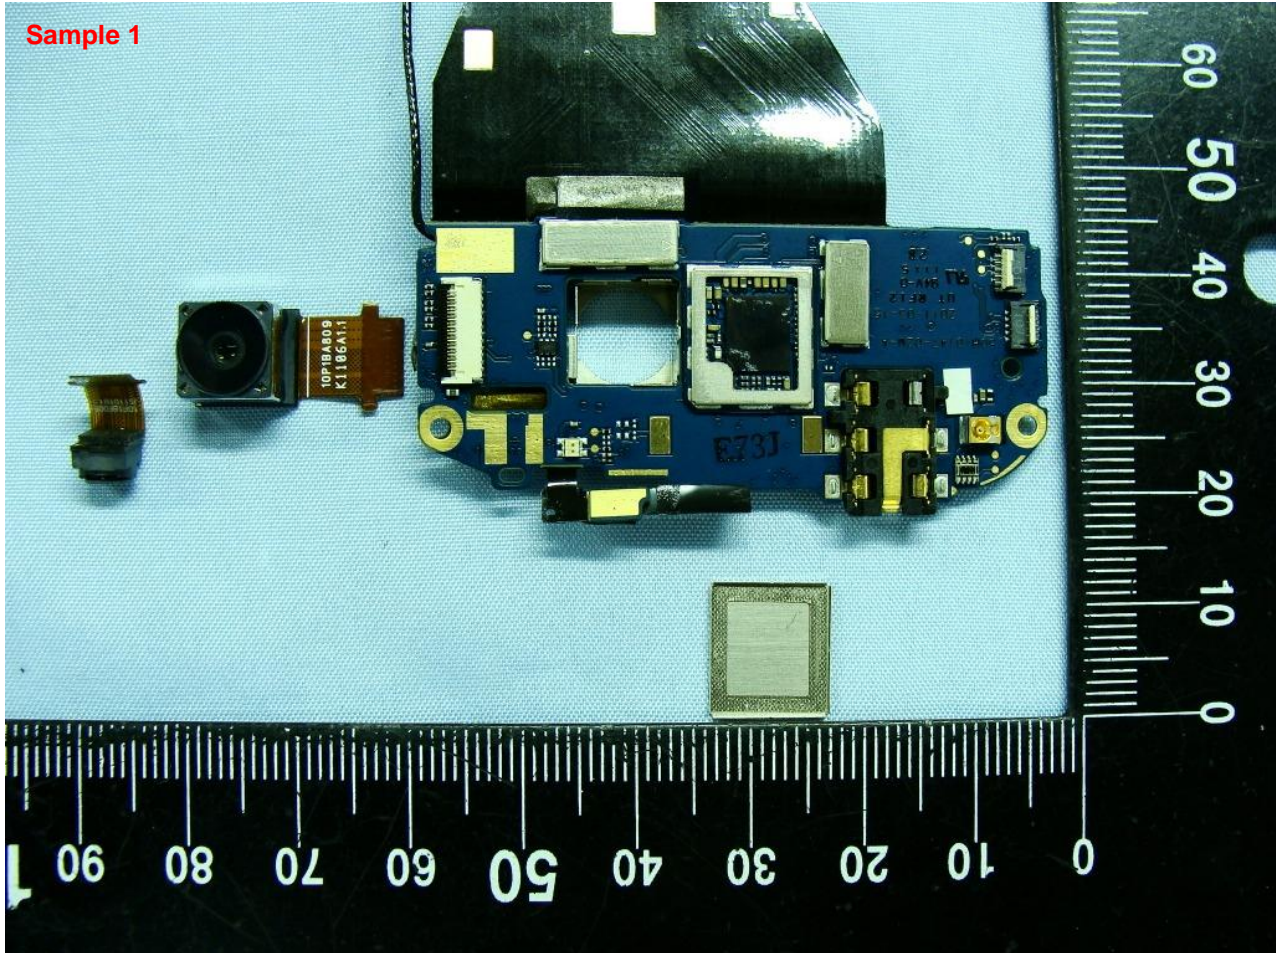

### 3. Internal Photograph of EUT

Model Name: PG58110

Model Name: PG58110

Sample 1

Model Name: PG58110

Model Name: PG58110

Sample 1

Model Name: PG58110

Sample 2

Model Name: PG58110

Model Name: PG58110

Model Name: PG58110

Model Name: PG58110

**Model Name: PG58110**

**WLAN & Bluetooth Antenna <Tx / Rx>**

**Model Name: PG58110**

**GPS Antenna <Rx Only>**