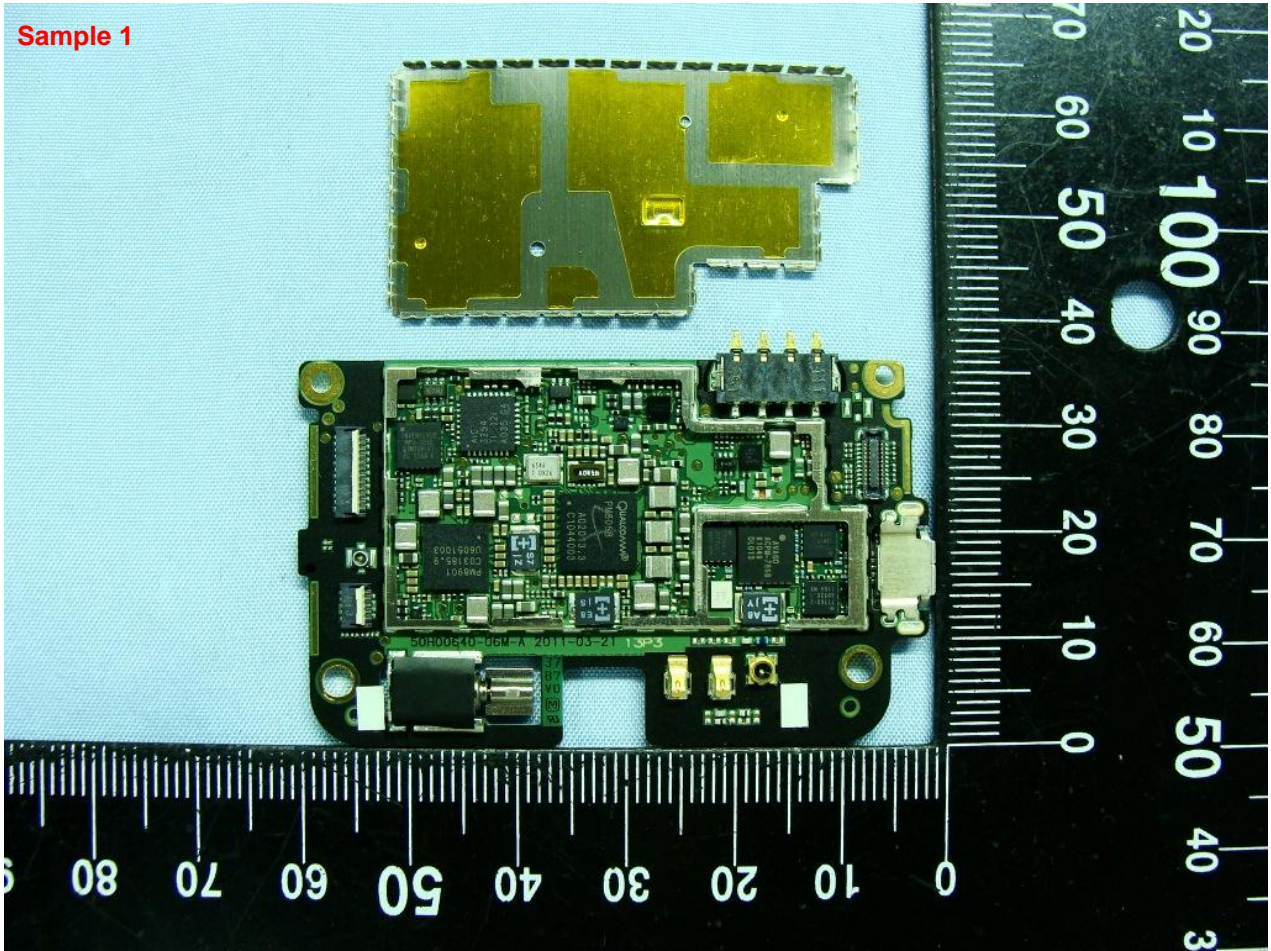

3. Internal Photograph of EUT

Model Name: PG58110

Model Name: PG58110

Sample 1

Model Name: PG58110

Model Name: PG58110

Sample 1

Model Name: PG58110

Sample 2

Model Name: PG58110

Model Name: PG58110

Model Name: PG58110

Model Name: PG58110

Model Name: PG58110

WLAN & Bluetooth Antenna <Tx / Rx>

Model Name: PG58110

GPS Antenna <Rx Only>