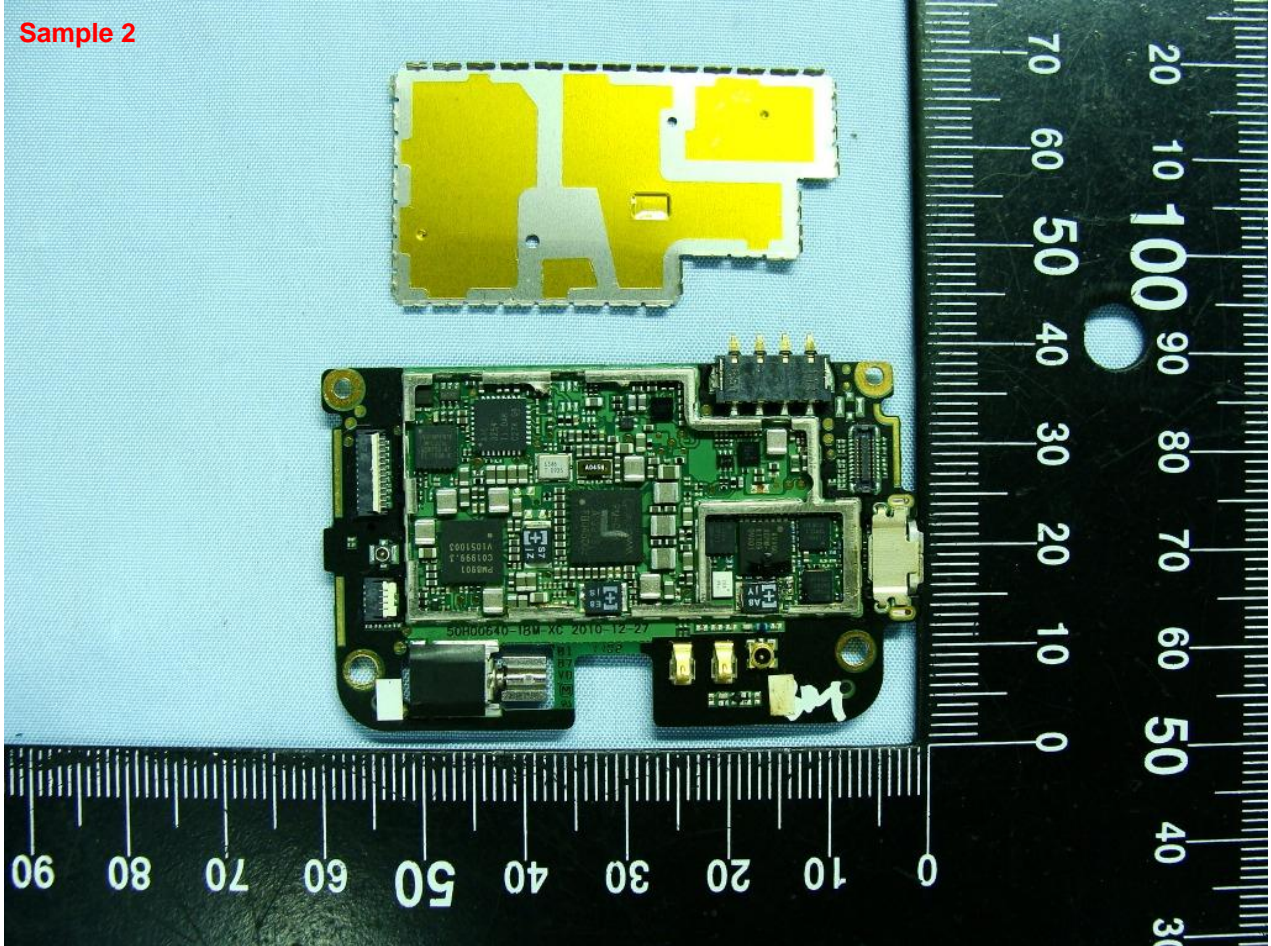

3. Internal Photograph of EUT

Model Name: PG58110

Model Name: PG58110

Sample 1

Model Name: PG58110

Model Name: PG58110

Sample 1

Model Name: PG58110

Sample 2

Model Name: PG58110

Model Name: PG58110

Model Name: PG58110

Model Name: PG58110

Model Name: PG58110

WLAN & Bluetooth Antenna <Tx / Rx>

Model Name: PG58110

GPS Antenna <Rx Only>