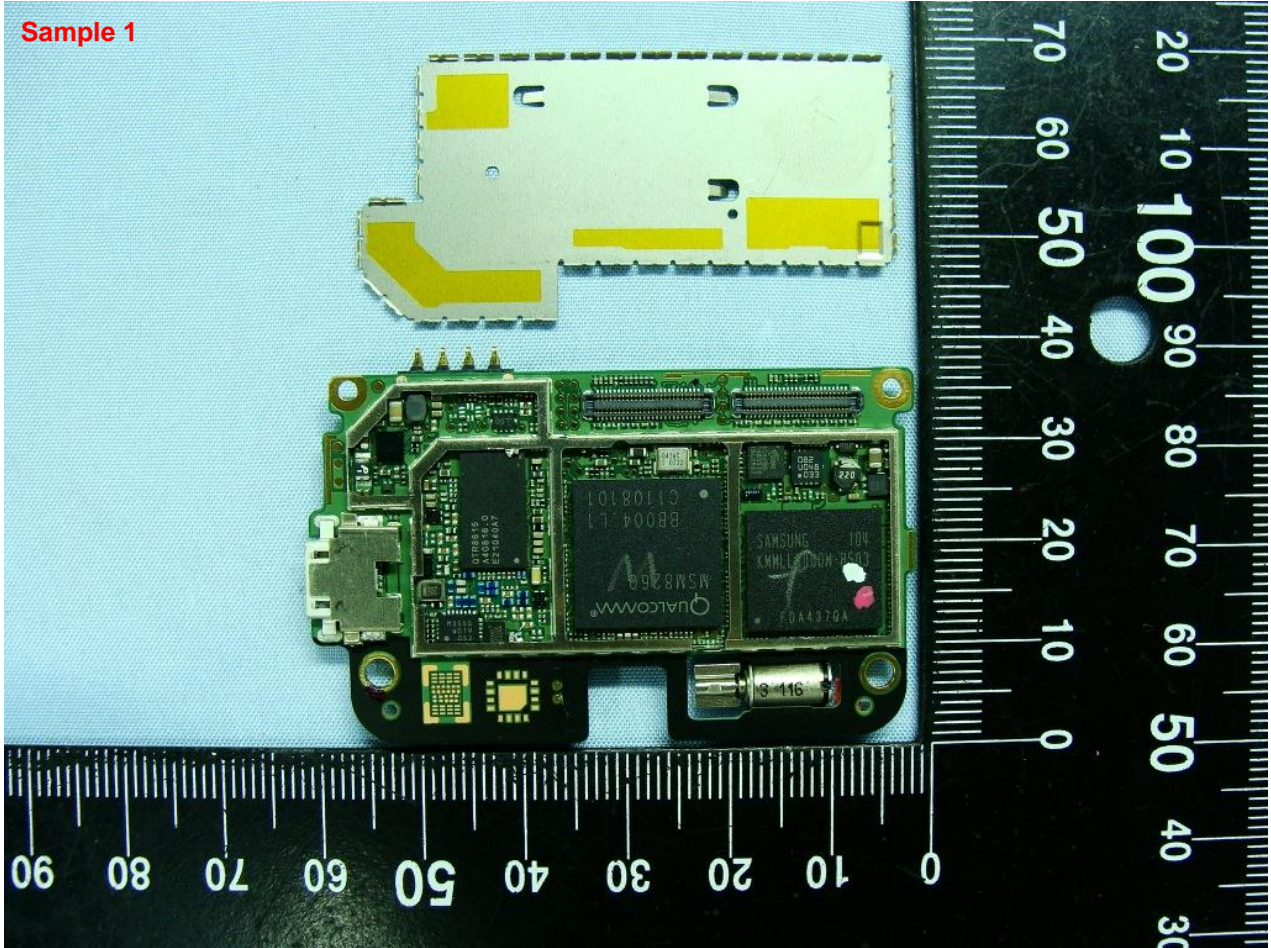

3. Internal Photograph of EUT

Model Name: PG58110

Model Name: PG58110

Sample 1

Model Name: PG58110

Model Name: PG58110

Sample 1

Model Name: PG58110

Sample 2

Model Name: PG58110

Model Name: PG58110

Model Name: PG58110

Model Name: PG58110

Model Name: PG58110

WLAN & Bluetooth Antenna <Tx / Rx>

Model Name: PG58110

GPS Antenna <Rx Only>