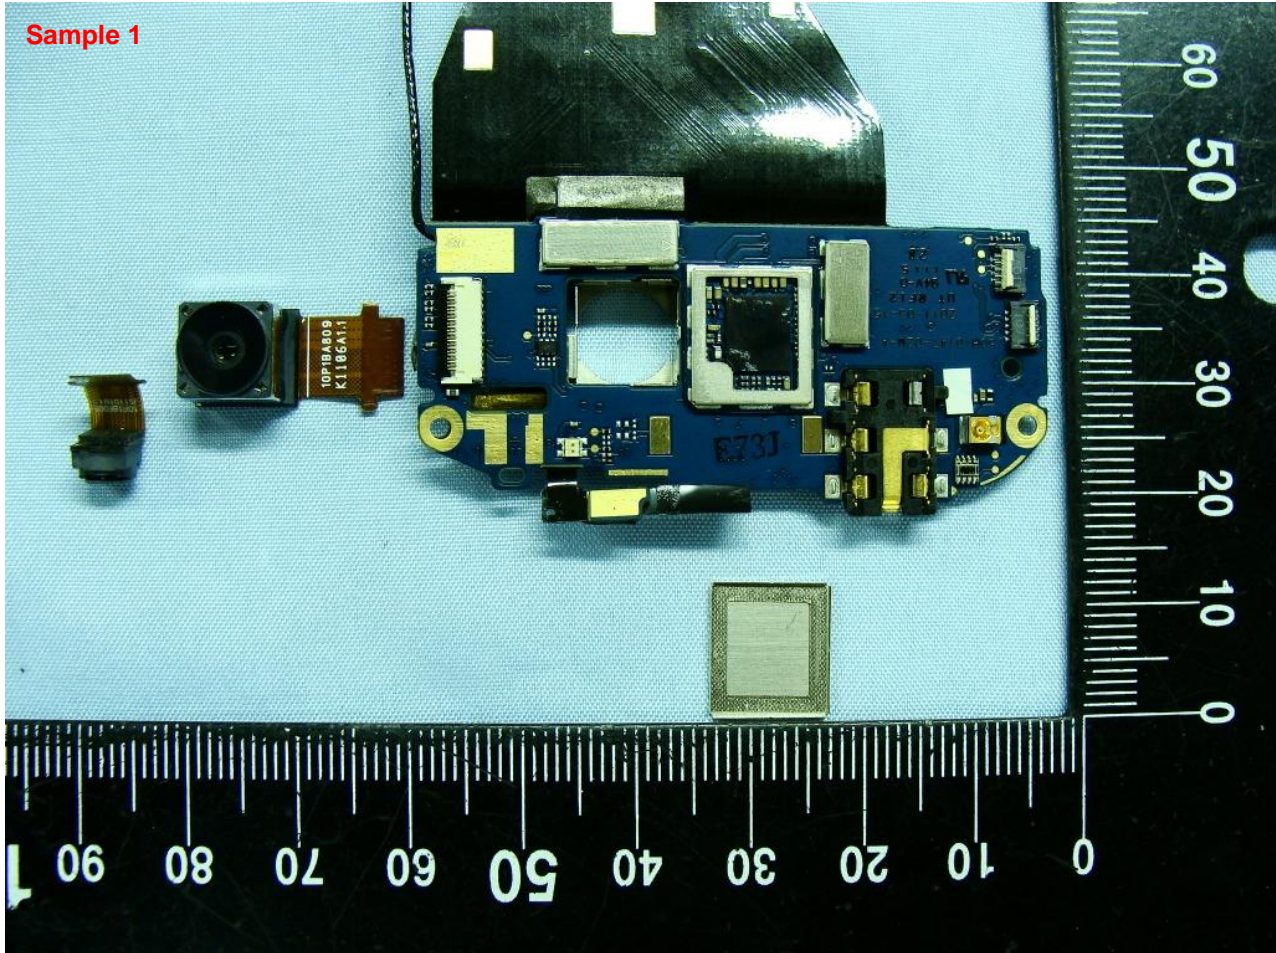

3. Internal Photograph of EUT

Model Name: PG58110

Model Name: PG58110

Sample 1

Model Name: PG58110

Model Name: PG58110

Sample 1

Model Name: PG58110

Sample 2

Model Name: PG58110

Model Name: PG58110

Model Name: PG58110

Model Name: PG58110

Model Name: PG58110

WLAN & Bluetooth Antenna <Tx / Rx>

Model Name: PG58110

GPS Antenna <Rx Only>