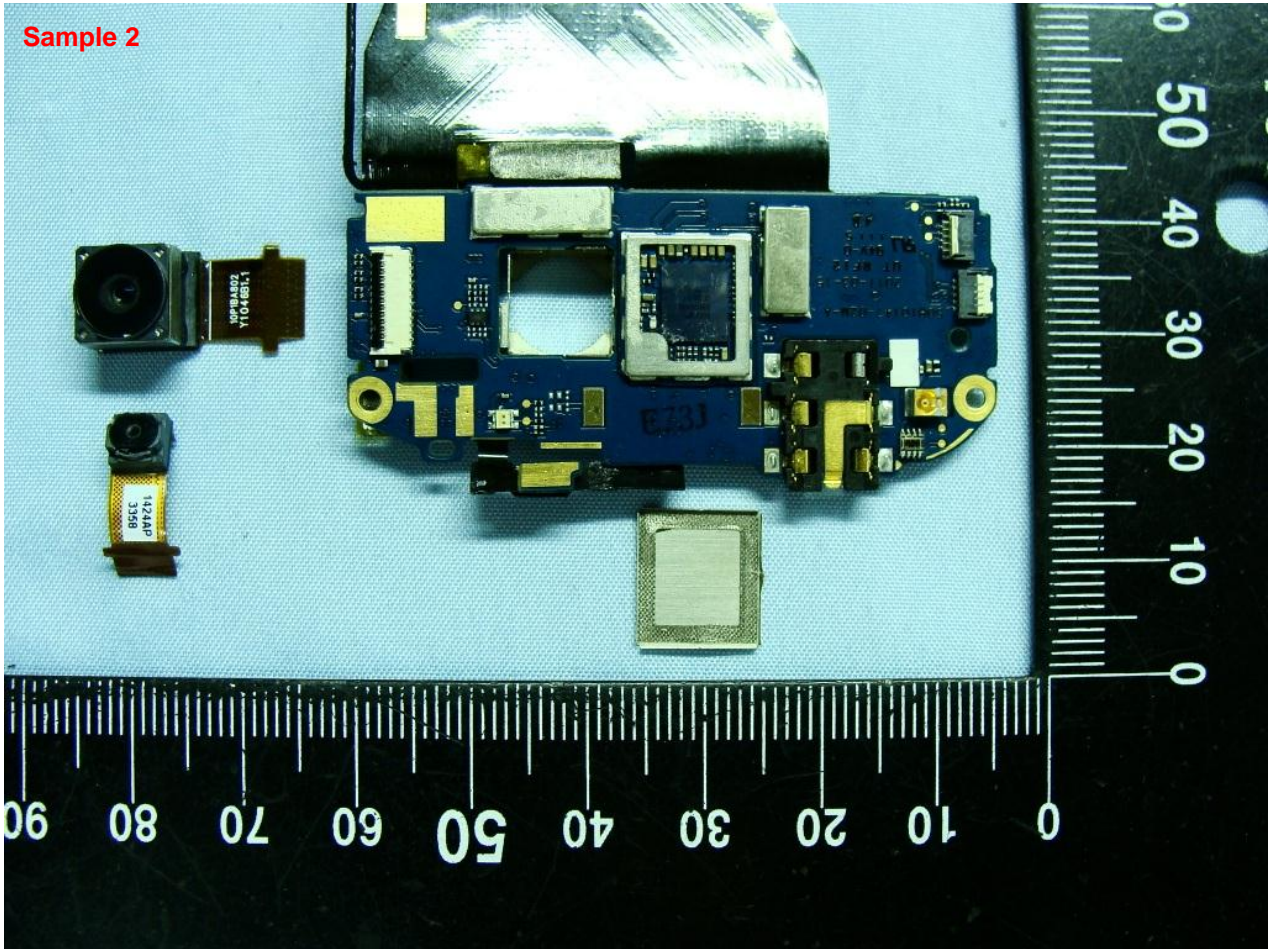

3. Internal Photograph of EUT

Model Name: PG58110

Model Name: PG58110

Sample 1

Model Name: PG58110

Model Name: PG58110

Sample 1

Model Name: PG58110

Sample 2

Model Name: PG58110

Model Name: PG58110

Model Name: PG58110

Model Name: PG58110

Model Name: PG58110

WLAN & Bluetooth Antenna <Tx / Rx>

Model Name: PG58110