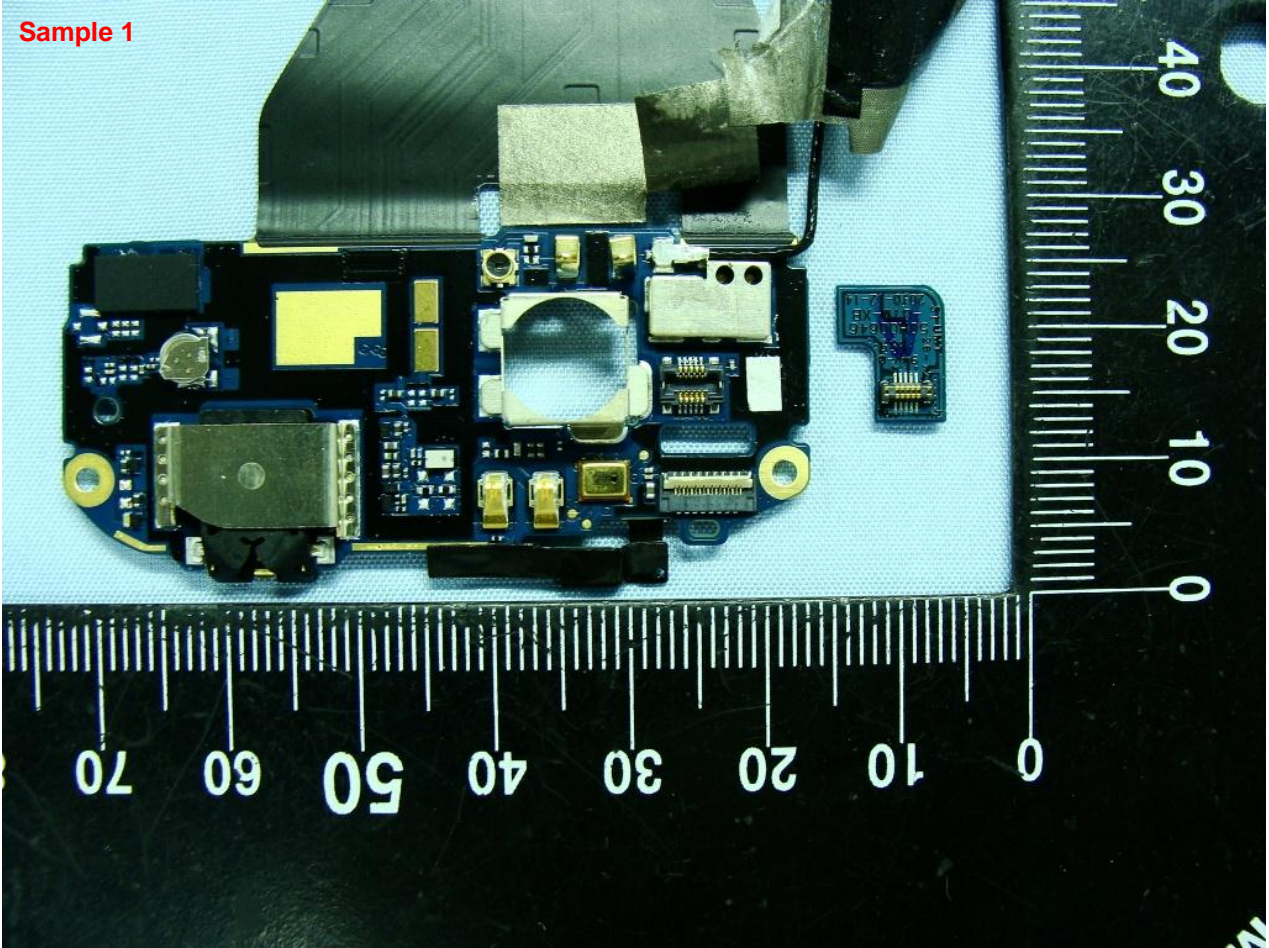

3. Internal Photograph of EUT

Model Name: PG58110

Model Name: PG58110

Sample 1

Model Name: PG58110

Model Name: PG58110

Sample 1

Model Name: PG58110

Sample 2

Model Name: PG58110

Model Name: PG58110

Model Name: PG58110

Model Name: PG58110

Model Name: PG58110

WLAN & Bluetooth Antenna <Tx / Rx>

Model Name: PG58110

GPS Antenna <Rx Only>