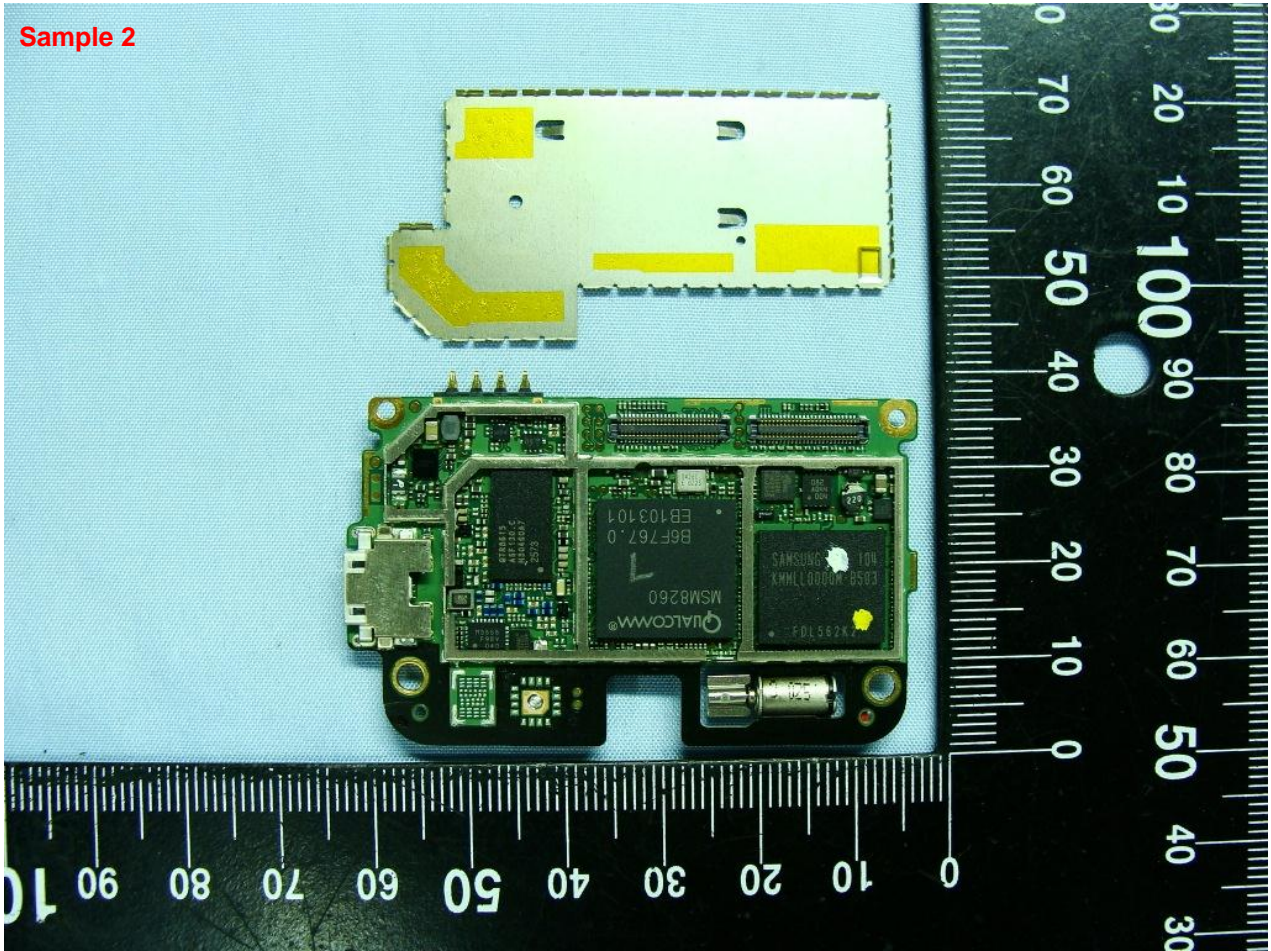

3. Internal Photograph of EUT

Model Name: PG58110

Model Name: PG58110

Sample 1

Model Name: PG58110

Model Name: PG58110

Sample 1

Model Name: PG58110

Sample 2

Model Name: PG58110

Model Name: PG58110

Model Name: PG58110

Model Name: PG58110

Model Name: PG58110

WLAN & Bluetooth Antenna <Tx / Rx>

Model Name: PG58110

GPS Antenna <Rx Only>