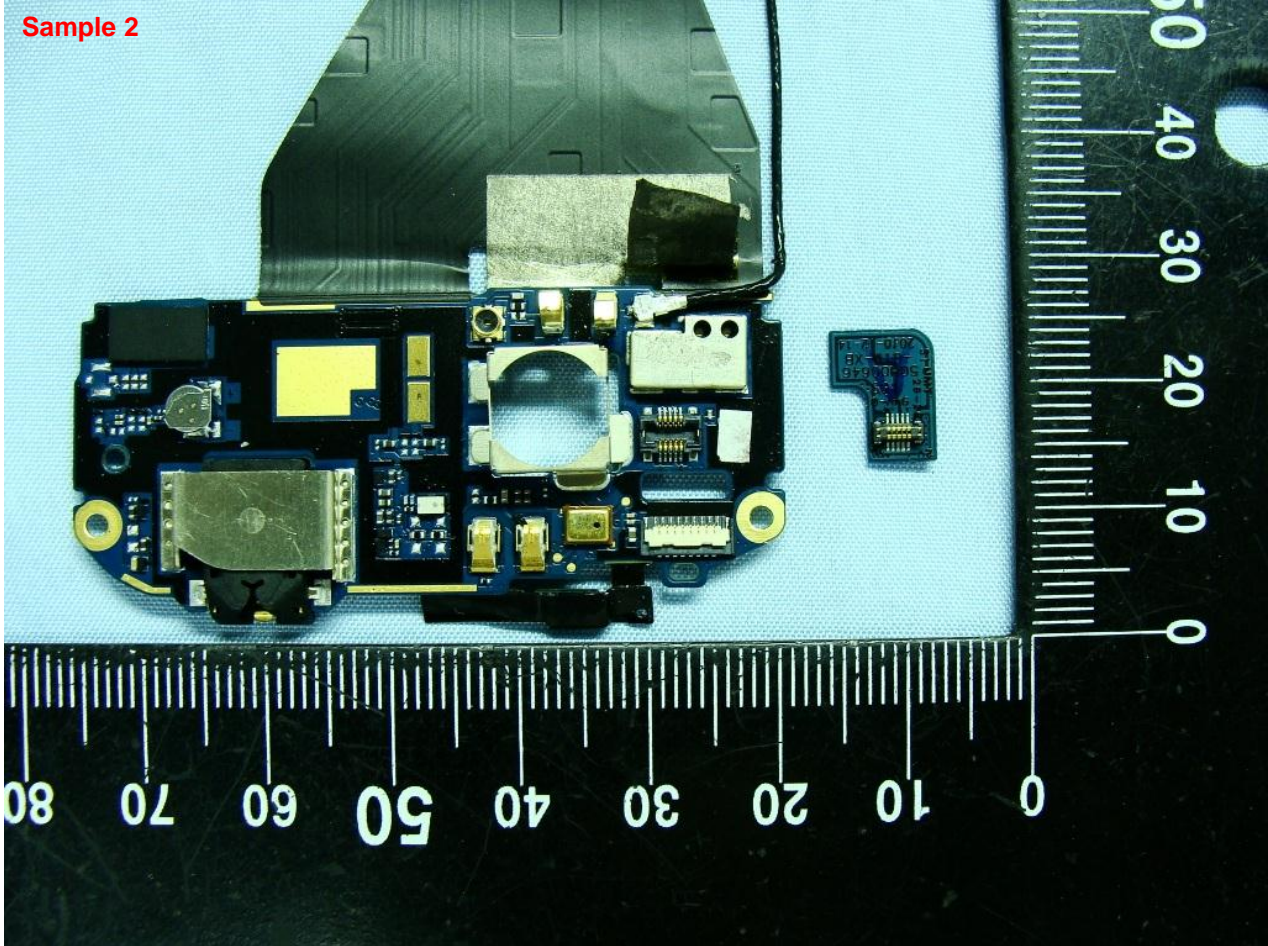

3. Internal Photograph of EUT

Model Name: PG58110

Model Name: PG58110

Sample 1

Model Name: PG58110

Model Name: PG58110

Sample 1

Model Name: PG58110

Sample 2

Model Name: PG58110

Model Name: PG58110

Model Name: PG58110

Model Name: PG58110

Model Name: PG58110

WLAN & Bluetooth Antenna <Tx / Rx>

Model Name: PG58110

GPS Antenna <Rx Only>