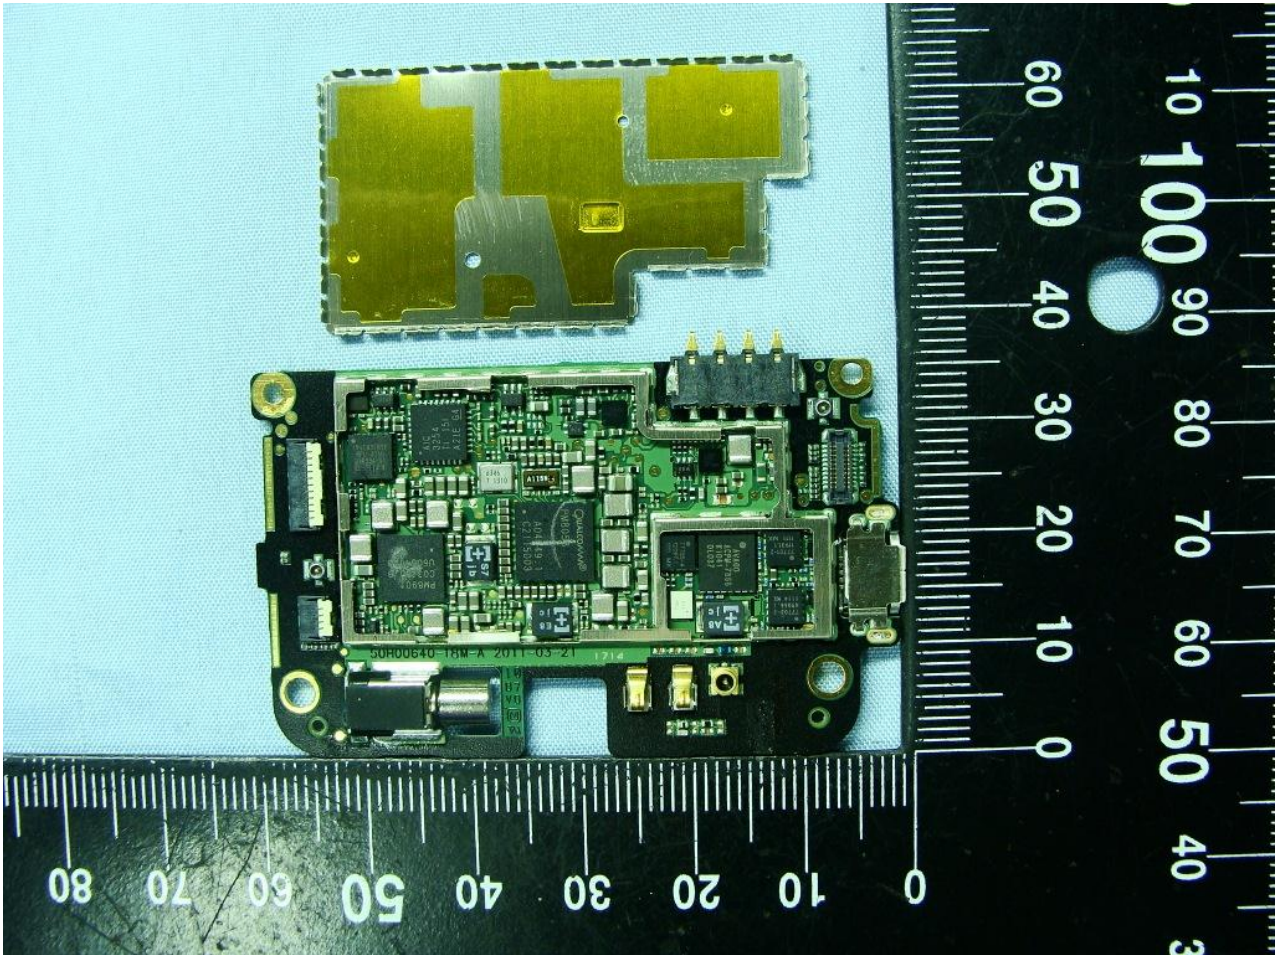

3. Internal Photograph of EUT

Model Name: PG58100

Model Name: PG58100

Model Name: PG58100

Model Name: PG58100

Model Name: PG58100

WWAN Antenna <Tx / Rx>

Model Name: PG58100

Model Name: PG58100

Model Name: PG58100