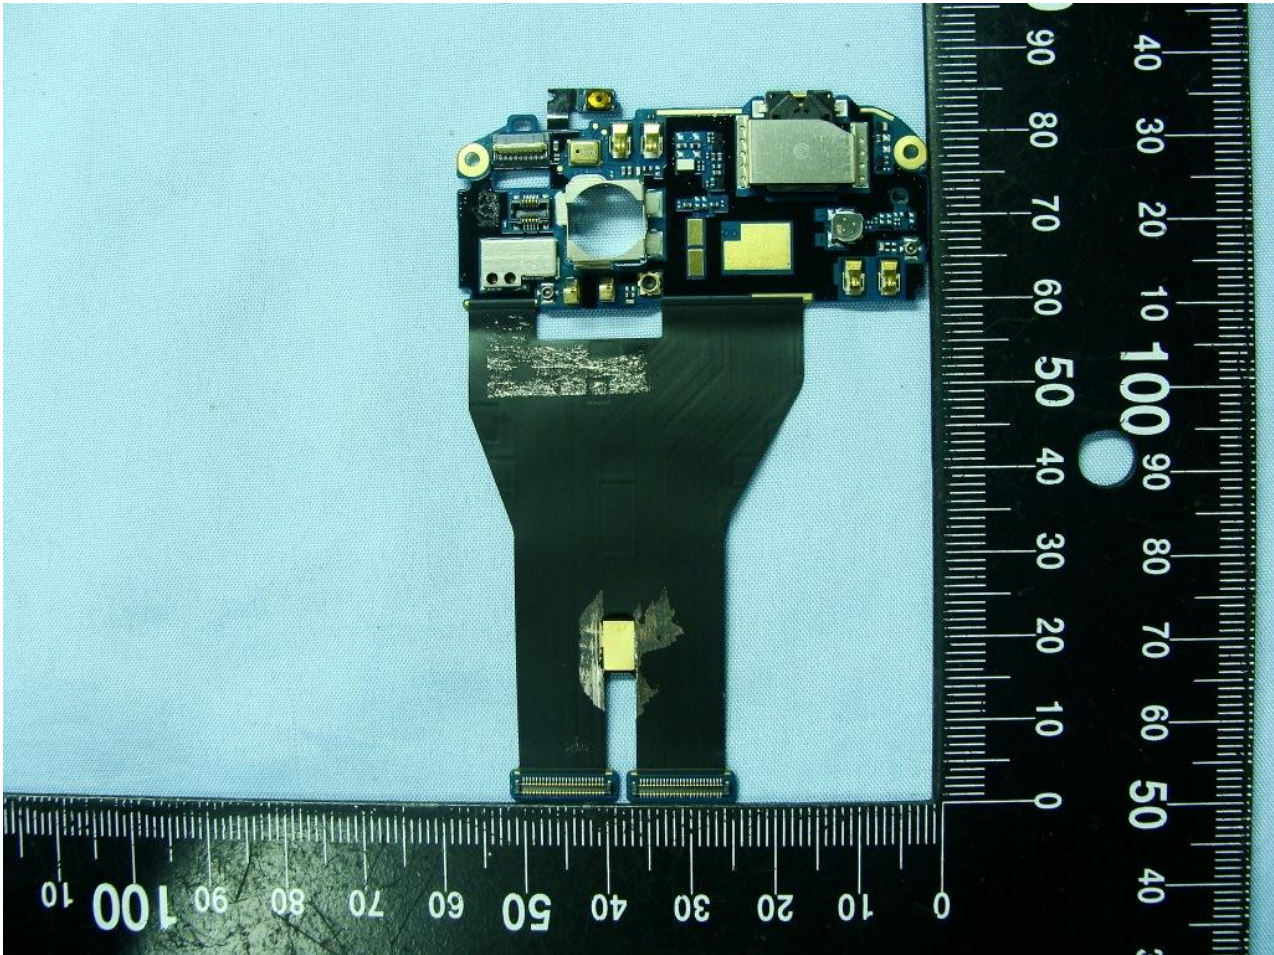

3. Internal Photograph of EUT

Model Name: PG58100

Model Name: PG58100

Model Name: PG58100

Model Name: PG58100

Model Name: PG58100

WWAN Antenna <Tx / Rx>

Model Name: PG58100

Model Name: PG58100

Model Name: PG58100