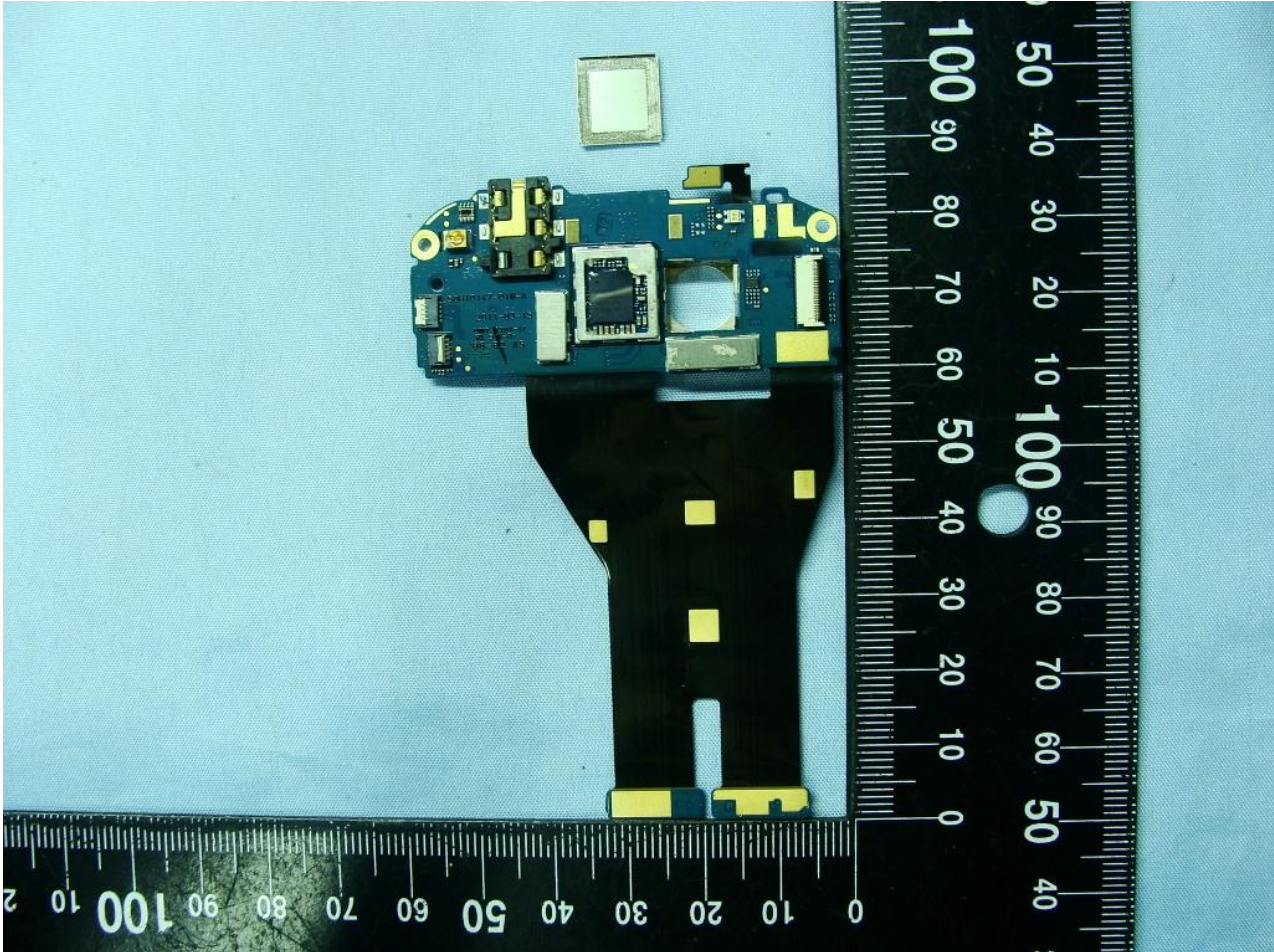

3. Internal Photograph of EUT

Model Name: PG58100

Model Name: PG58100

Model Name: PG58100

Model Name: PG58100

Model Name: PG58100

WWAN Antenna <Tx / Rx>

Model Name: PG58100

Model Name: PG58100

Model Name: PG58100