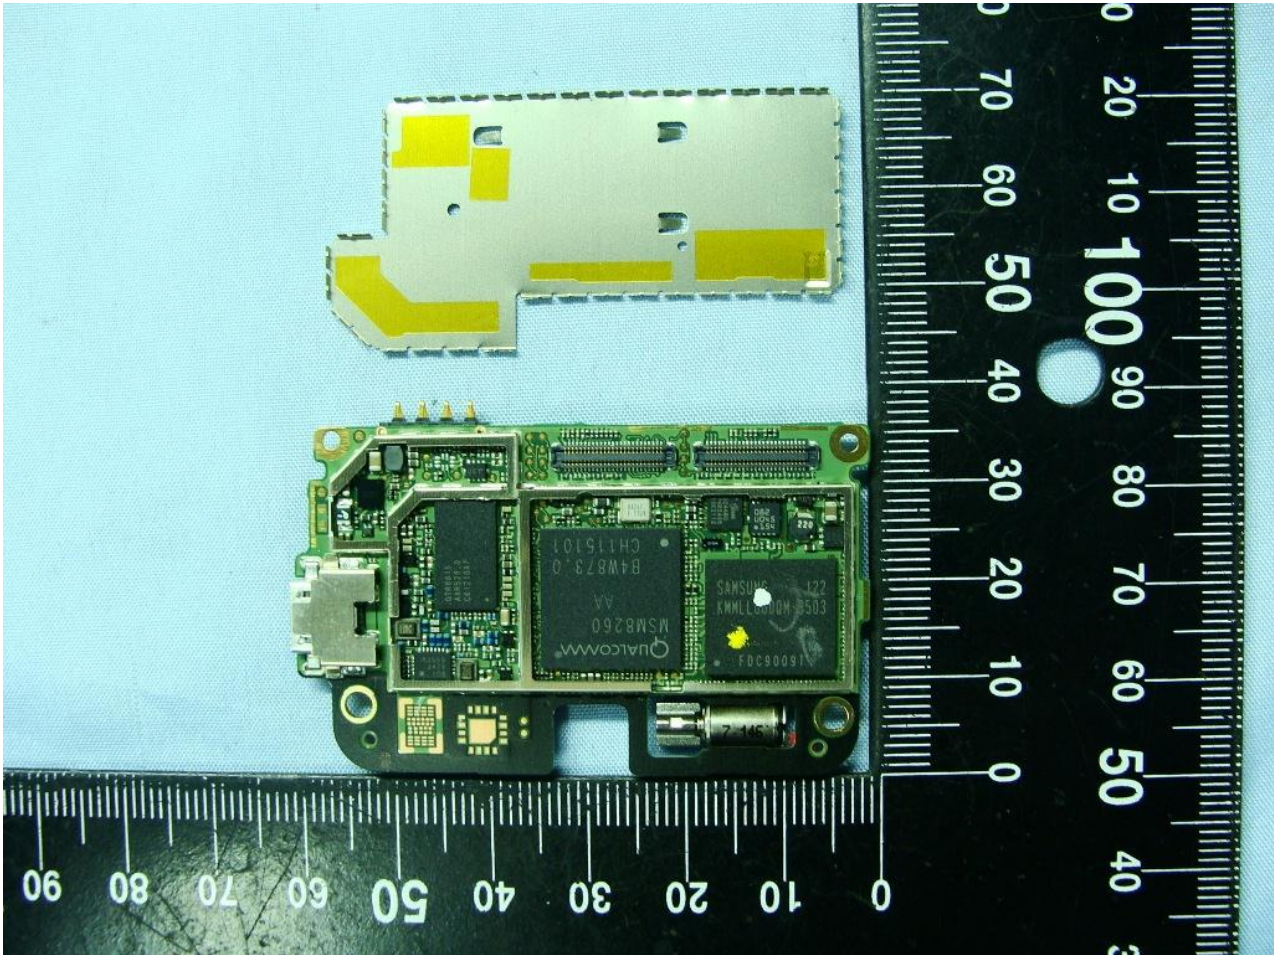

3. Internal Photograph of EUT

Model Name: PG58100

Model Name: PG58100

Model Name: PG58100

Model Name: PG58100

Model Name: PG58100

WWAN Antenna <Tx / Rx>

Model Name: PG58100

Model Name: PG58100

Model Name: PG58100