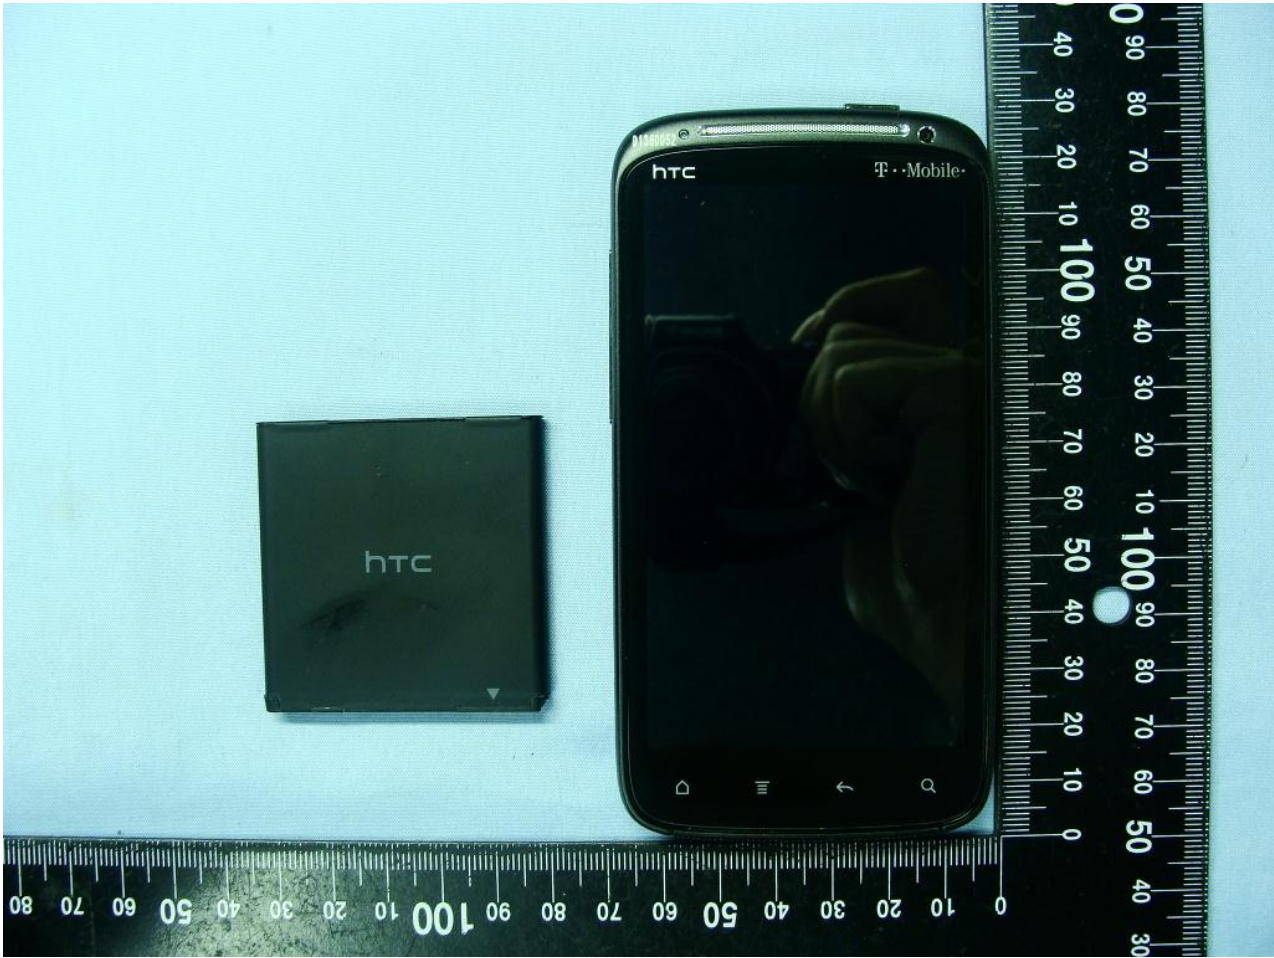

1. External Photograph of EUT

Model Name: PG58100

Model Name: PG58100

2. Photograph of Accessory

Model Name: PG58100

List of Accessory:

Specification of Accessory		
Battery 4	Brand Name	HTC
	Manufacturer	WTE
	Model Name	BG86100

Remark: For accessories equipped with this EUT, please refer to the following photos.

Model Name: PG58100

Model Name: PG58100