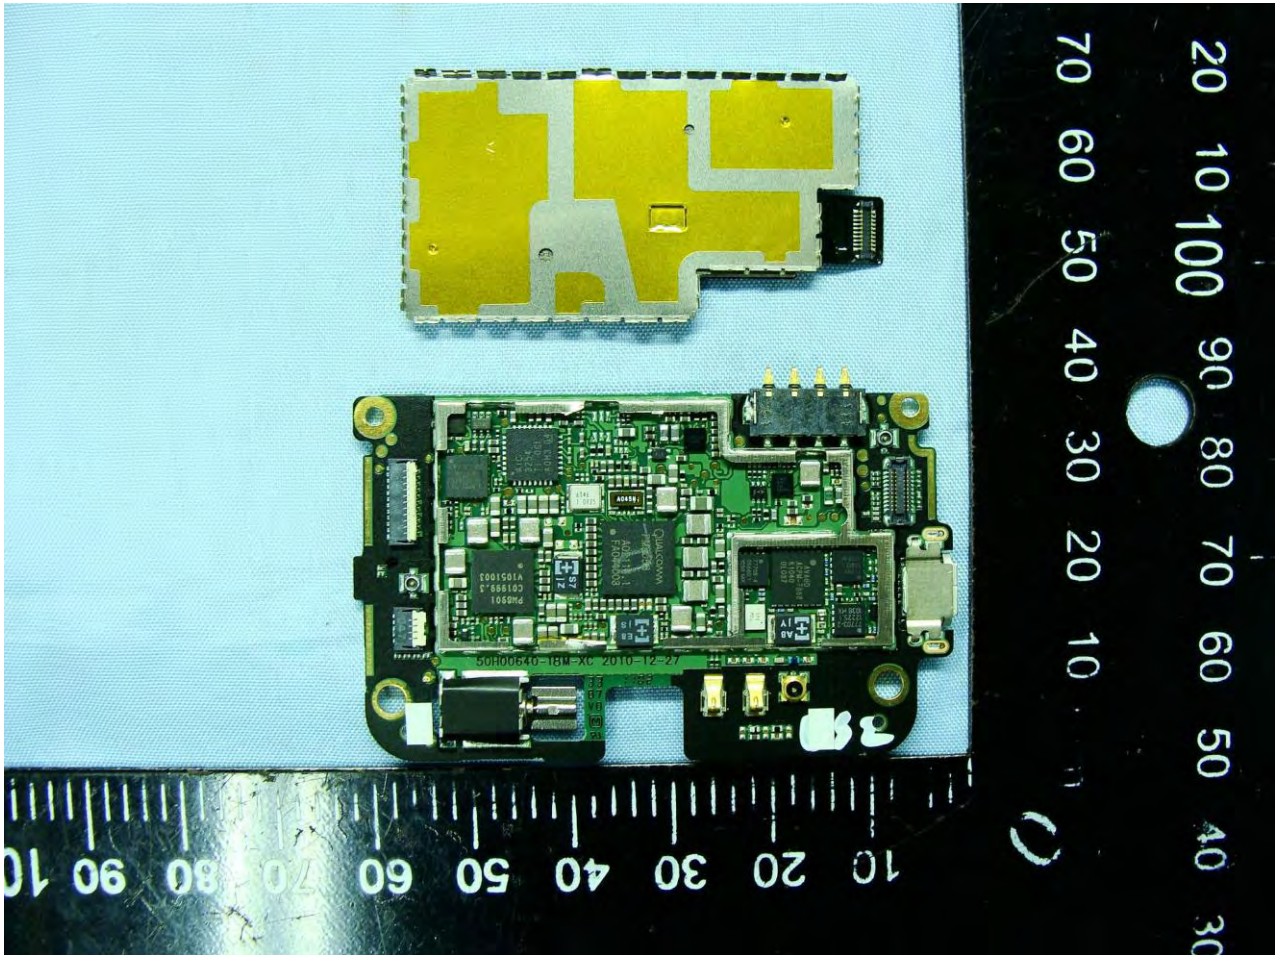

3. Internal Photograph of EUT

Model Name: PG58100

Model Name: PG58100

Model Name: PG58100

Model Name: PG58100

Model Name: PG58100

Model Name: PG58100

Model Name: PG58100

Sample 2

Model Name: PG58100

Model Name: PG58100

Model Name: PG58100

Model Name: PG58100

Model Name: PG58100

Model Name: PG58100

WLAN & Bluetooth Antenna <Tx / Rx>

Model Name: PG58100

GPS Antenna <Rx>

Model Name: PG58100

Diversity Antenna <Rx>