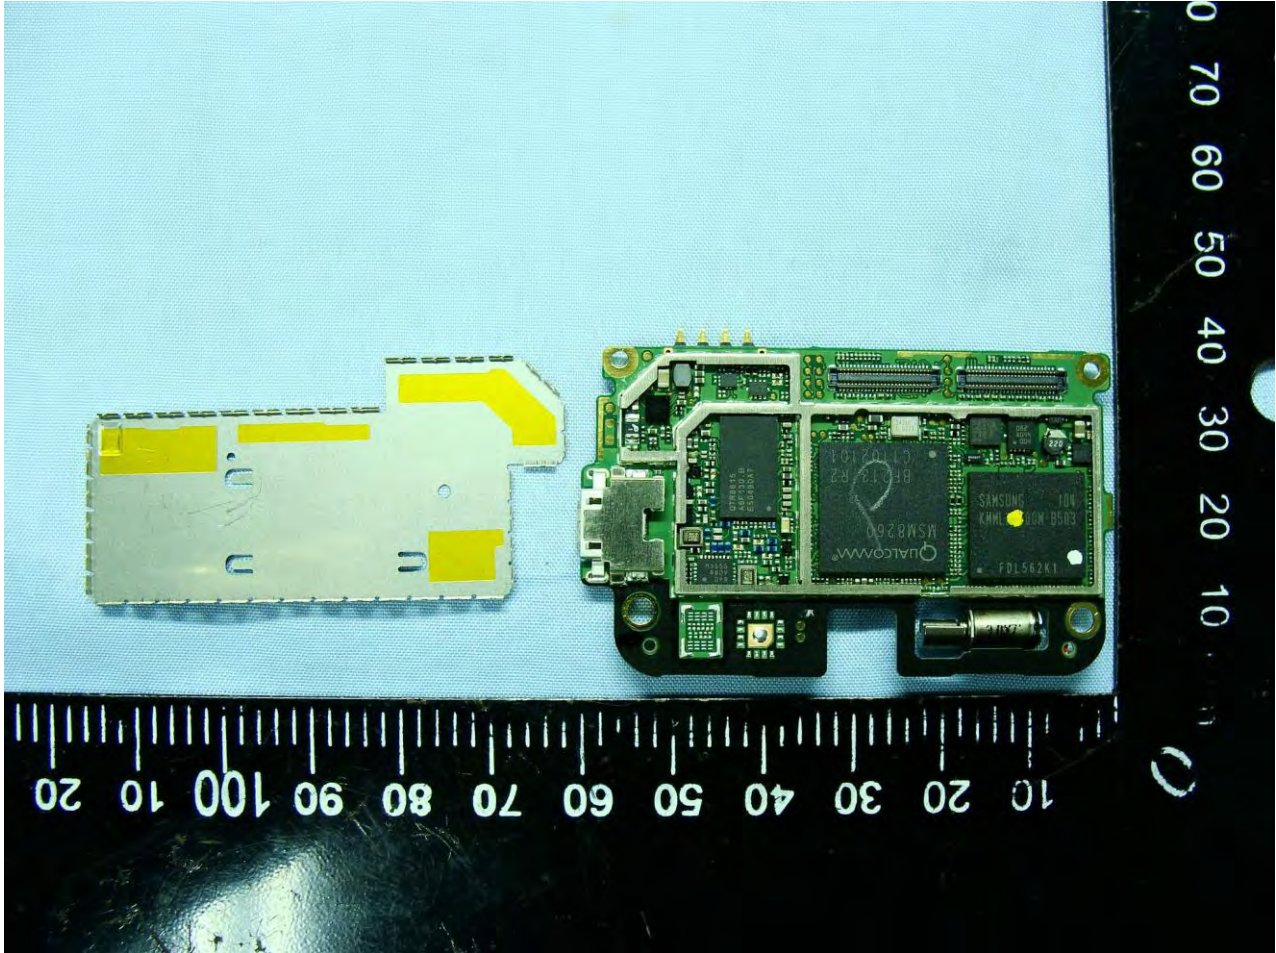

3. Internal Photograph of EUT

Model Name: PG58100

Model Name: PG58100

Model Name: PG58100

Model Name: PG58100

Model Name: PG58100

Model Name: PG58100

Model Name: PG58100

Sample 2

Model Name: PG58100

Model Name: PG58100

Model Name: PG58100

Model Name: PG58100

Model Name: PG58100

Model Name: PG58100

WLAN & Bluetooth Antenna <Tx / Rx>

Model Name: PG58100

GPS Antenna <Rx>

Model Name: PG58100

Diversity Antenna <Rx>