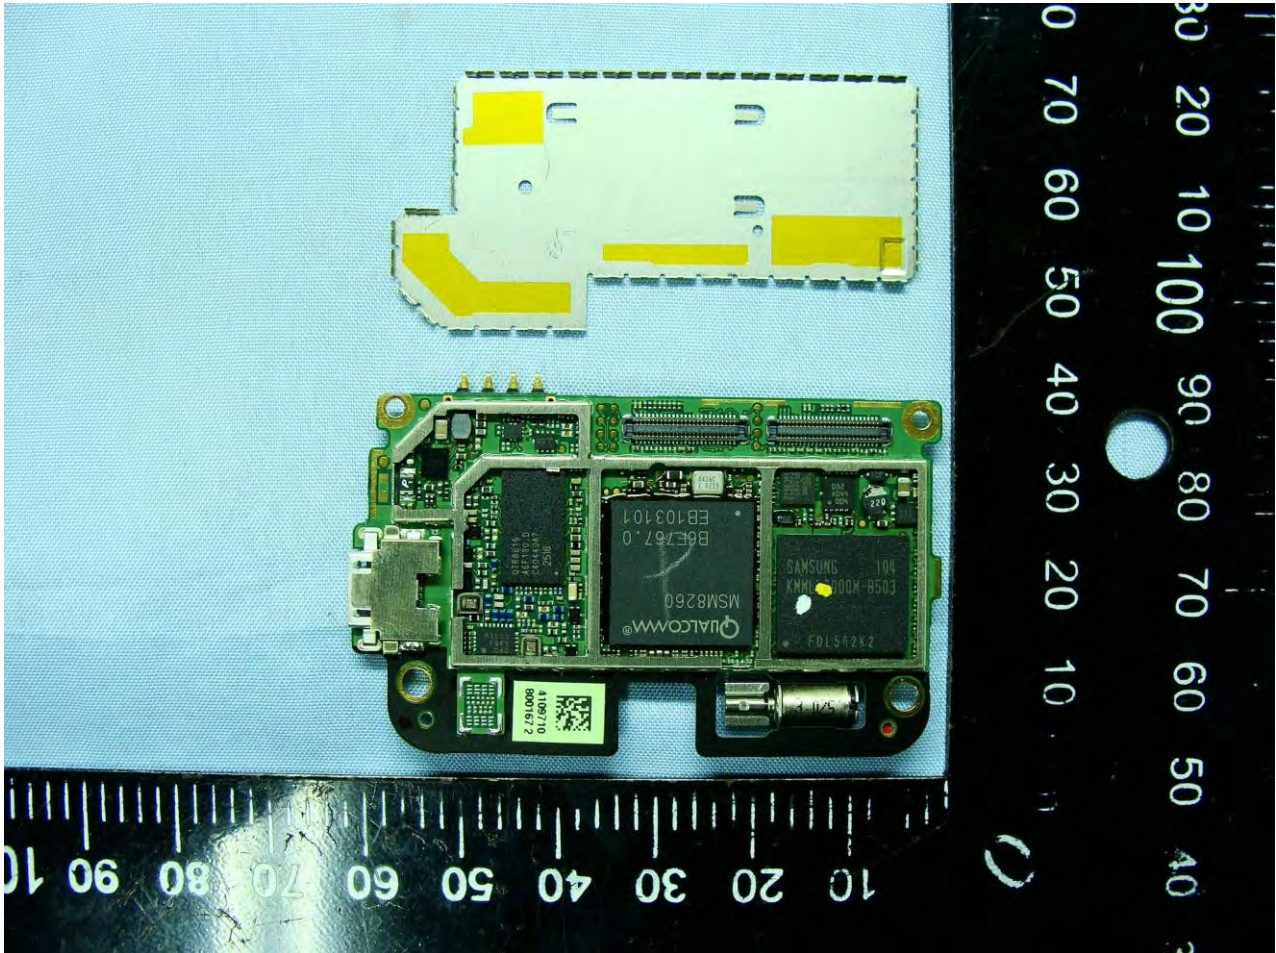

3. Internal Photograph of EUT

Model Name: PG58100

Model Name: PG58100

Model Name: PG58100

Model Name: PG58100

Model Name: PG58100

Model Name: PG58100

Model Name: PG58100

Sample 2

Model Name: PG58100

Model Name: PG58100

Model Name: PG58100

Model Name: PG58100

Model Name: PG58100

Model Name: PG58100

WLAN & Bluetooth Antenna <Tx / Rx>

Model Name: PG58100

GPS Antenna <Rx>

Model Name: PG58100

Diversity Antenna <Rx>