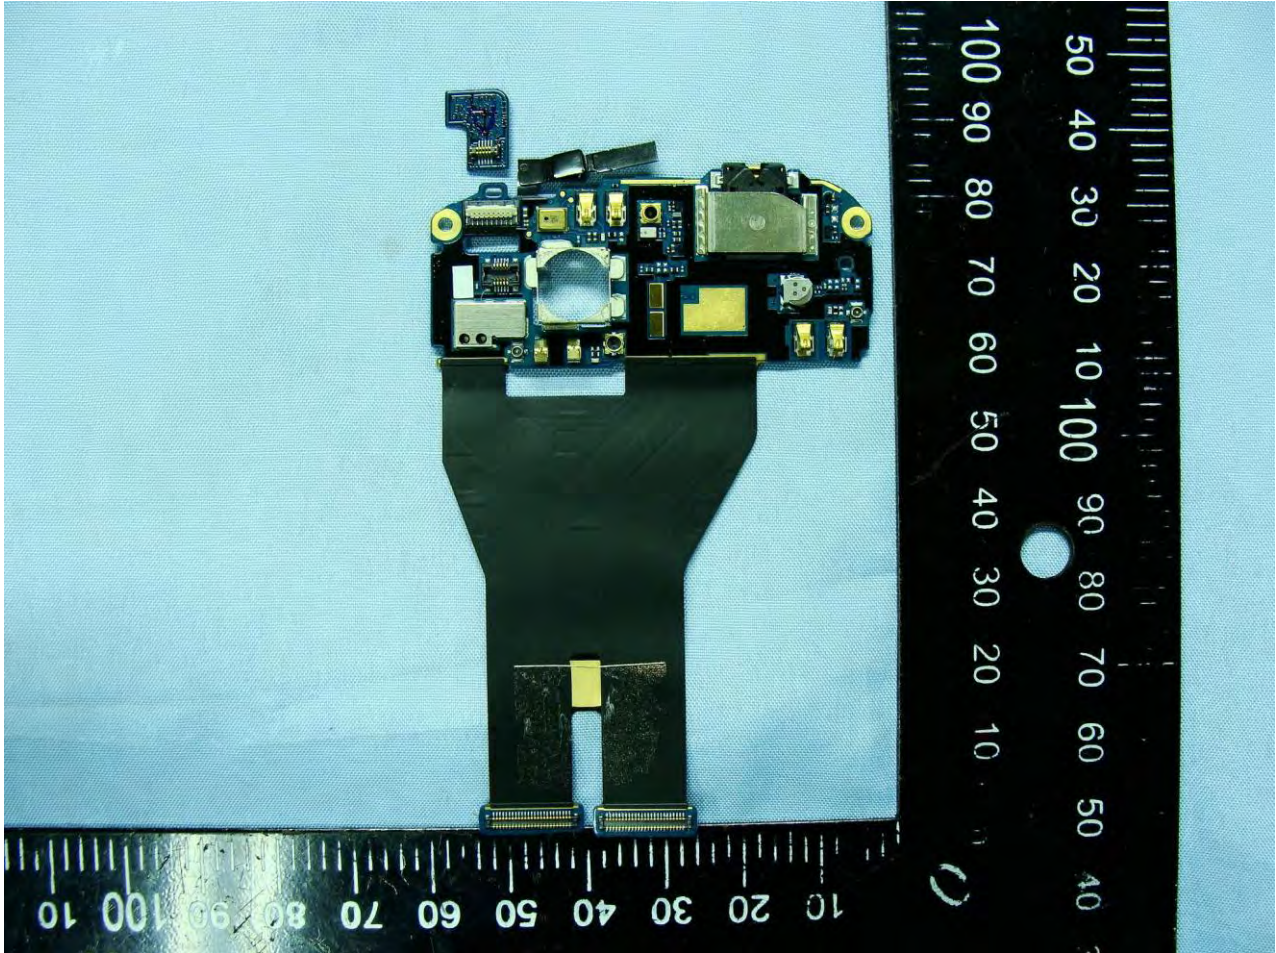

3. Internal Photograph of EUT

Model Name: PG58100

Model Name: PG58100

Model Name: PG58100

Model Name: PG58100

Model Name: PG58100

Model Name: PG58100

Model Name: PG58100

Sample 2

Model Name: PG58100

Model Name: PG58100

Model Name: PG58100

Model Name: PG58100

Model Name: PG58100

Model Name: PG58100

WLAN & Bluetooth Antenna <Tx / Rx>

Model Name: PG58100

GPS Antenna <Rx>

Model Name: PG58100

Diversity Antenna <Rx>