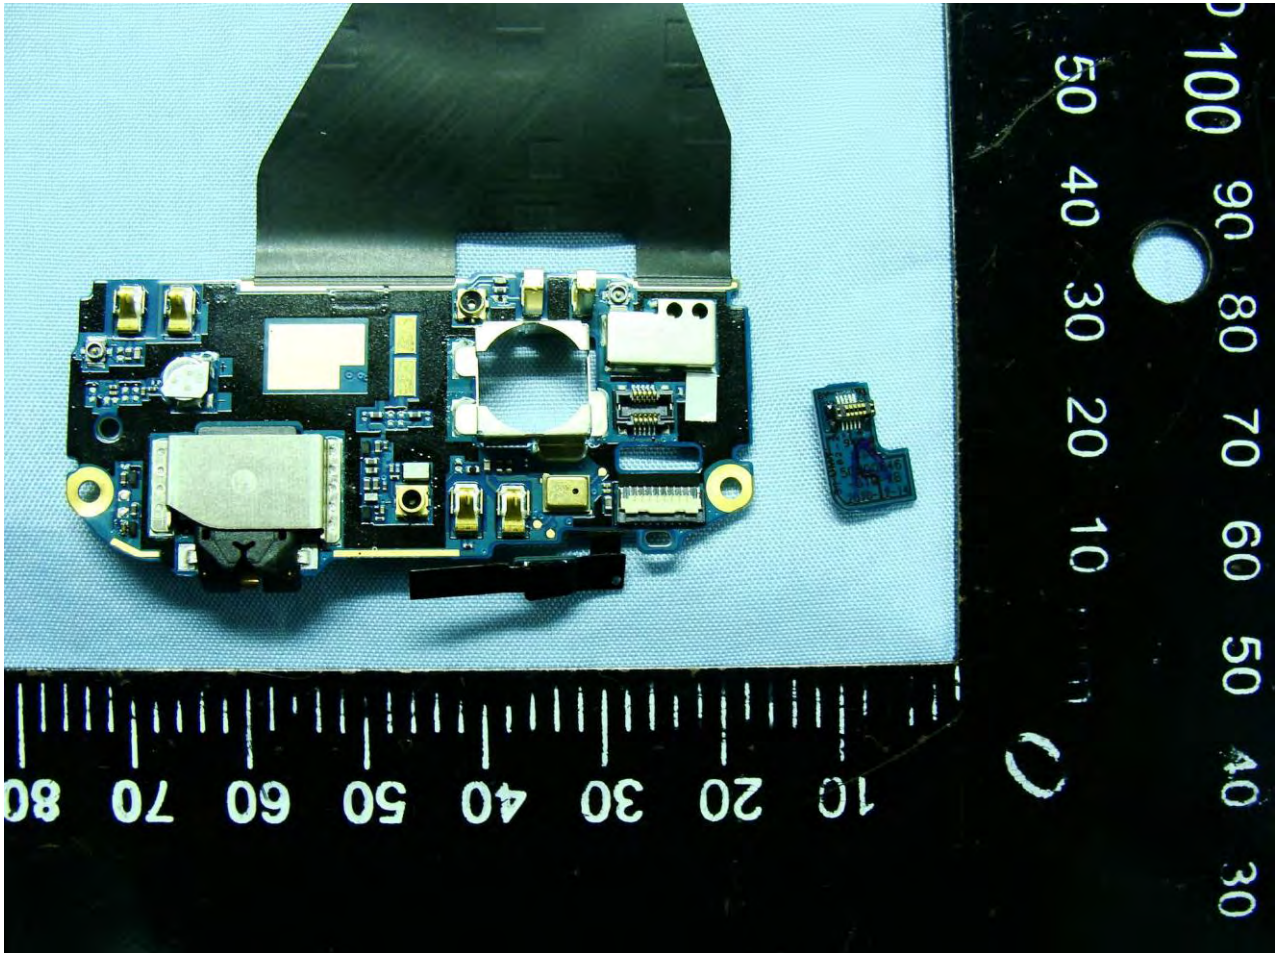

3. Internal Photograph of EUT

Model Name: PG58100

Model Name: PG58100

Model Name: PG58100

Model Name: PG58100

Model Name: PG58100

Model Name: PG58100

Model Name: PG58100

Sample 2

Model Name: PG58100

Model Name: PG58100

Model Name: PG58100

Model Name: PG58100

Model Name: PG58100

Model Name: PG58100

WLAN & Bluetooth Antenna <Tx / Rx>

Model Name: PG58100

GPS Antenna <Rx>

Model Name: PG58100

Diversity Antenna <Rx>