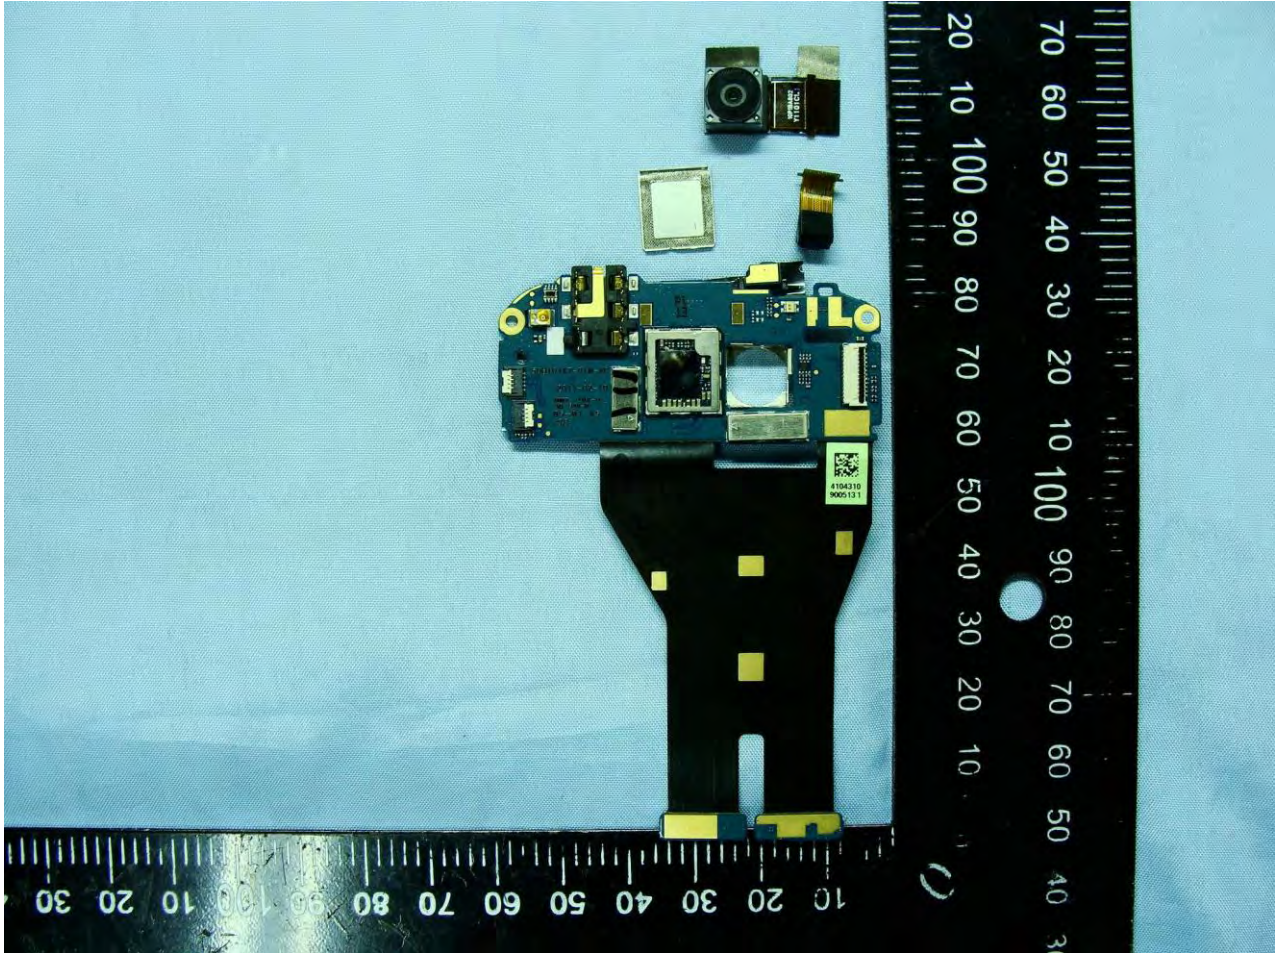

3. Internal Photograph of EUT

Model Name: PG58100

Model Name: PG58100

Model Name: PG58100

Model Name: PG58100

Model Name: PG58100

Model Name: PG58100

Model Name: PG58100

Sample 2

Model Name: PG58100

Model Name: PG58100

Model Name: PG58100

Model Name: PG58100

Model Name: PG58100

Model Name: PG58100

WLAN & Bluetooth Antenna <Tx / Rx>

Model Name: PG58100

GPS Antenna <Rx>

Model Name: PG58100

Diversity Antenna <Rx>