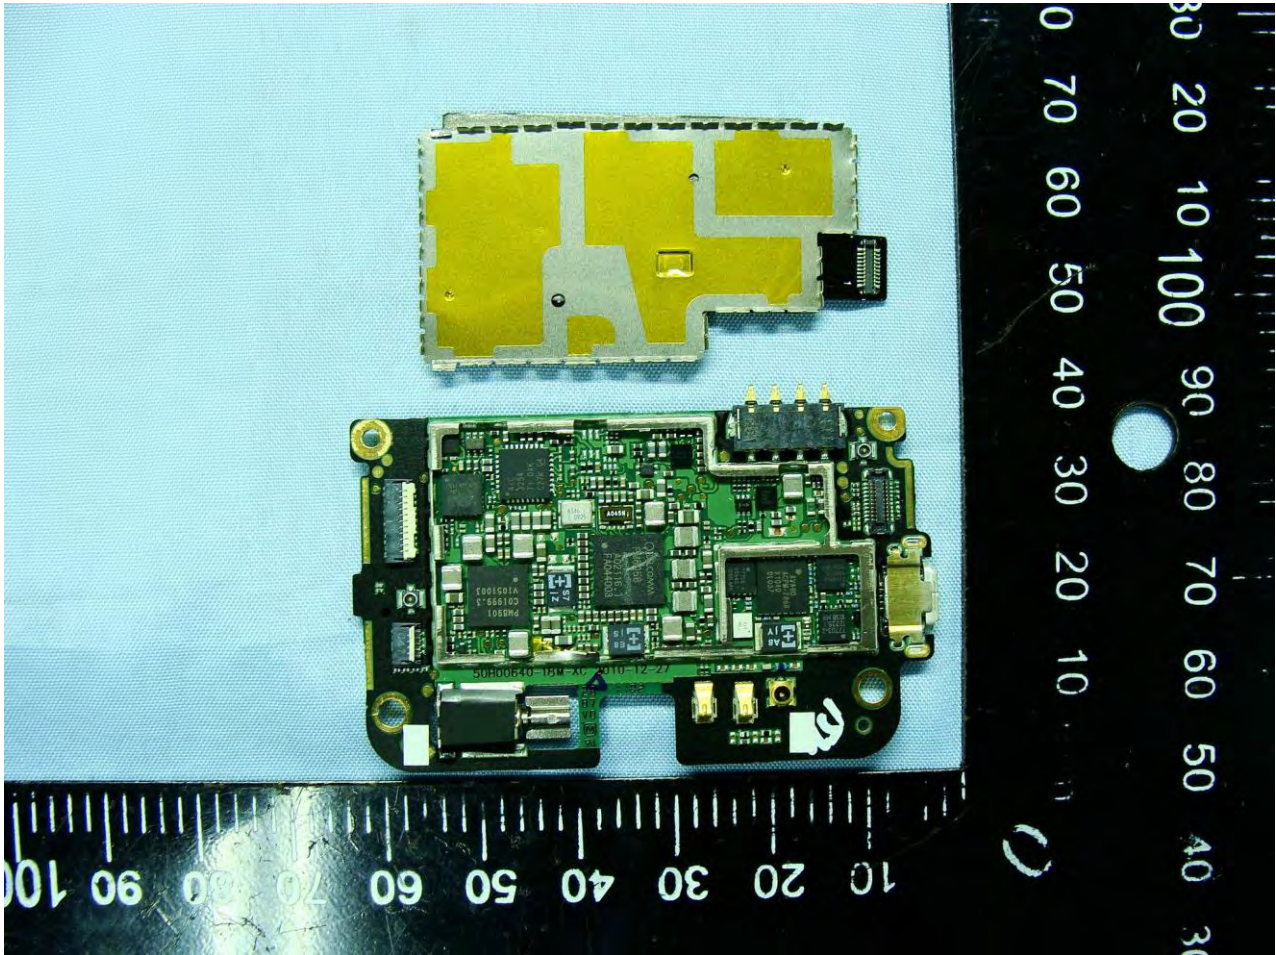

3. Internal Photograph of EUT

Model Name: PG58100

Model Name: PG58100

Model Name: PG58100

Model Name: PG58100

Model Name: PG58100

Model Name: PG58100

Model Name: PG58100

Sample 2

Model Name: PG58100

Model Name: PG58100

Model Name: PG58100

Model Name: PG58100

Model Name: PG58100

Model Name: PG58100

WLAN & Bluetooth Antenna <Tx / Rx>

Model Name: PG58100

GPS Antenna <Rx>

Model Name: PG58100

Diversity Antenna <Rx>