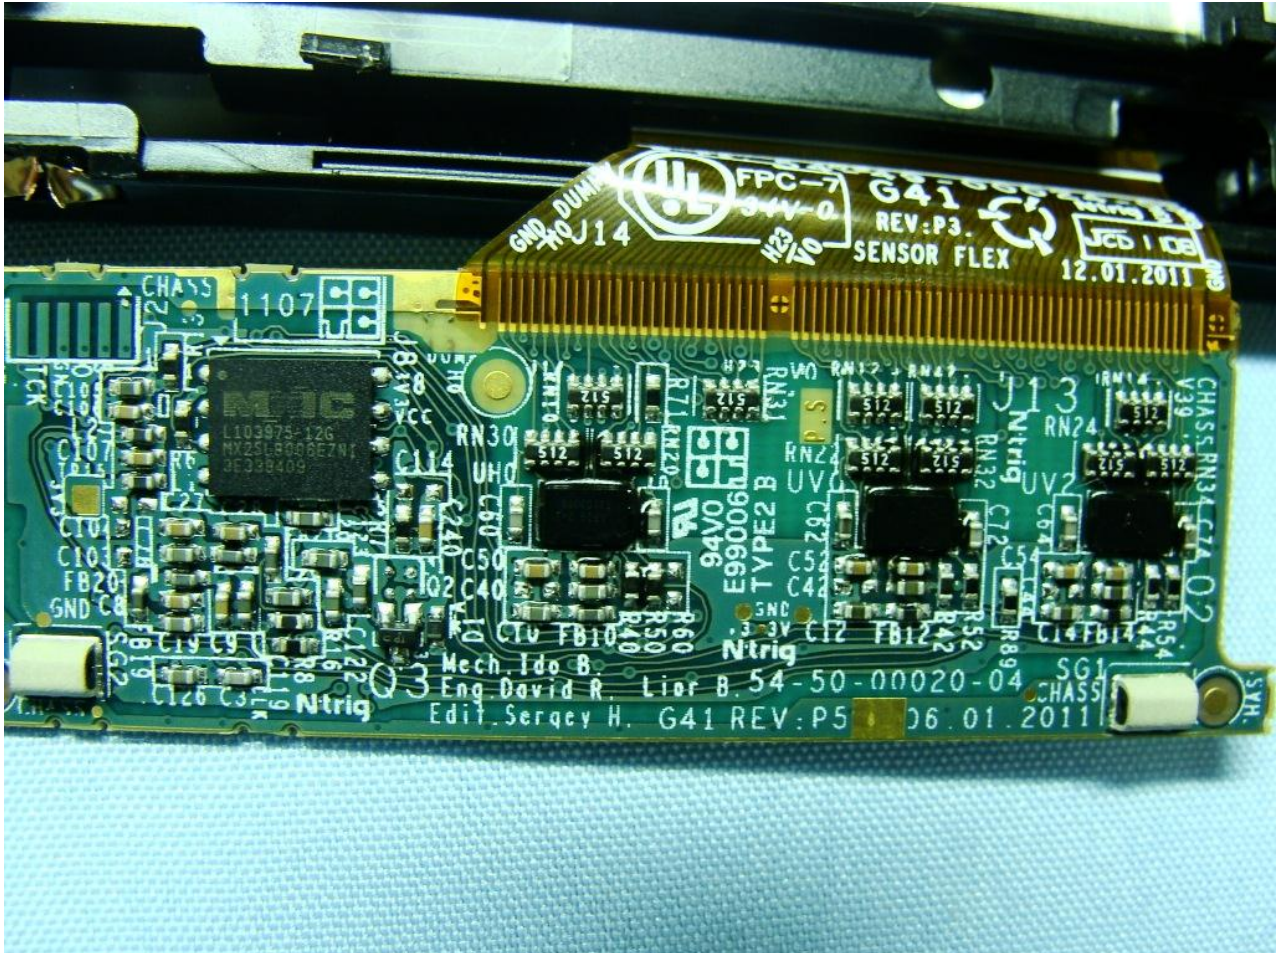

### 3. Internal Photograph of EUT

Model Name: PG41400

Model Name: PG41400

Model Name: PG41400

Model Name: PG41400

Model Name: PG41400

**Model Name: PG41400**

**WLAN & Bluetooth Antenna (Tx / Rx)**

**Model Name: PG41400**

**GPS Antenna (Rx)**