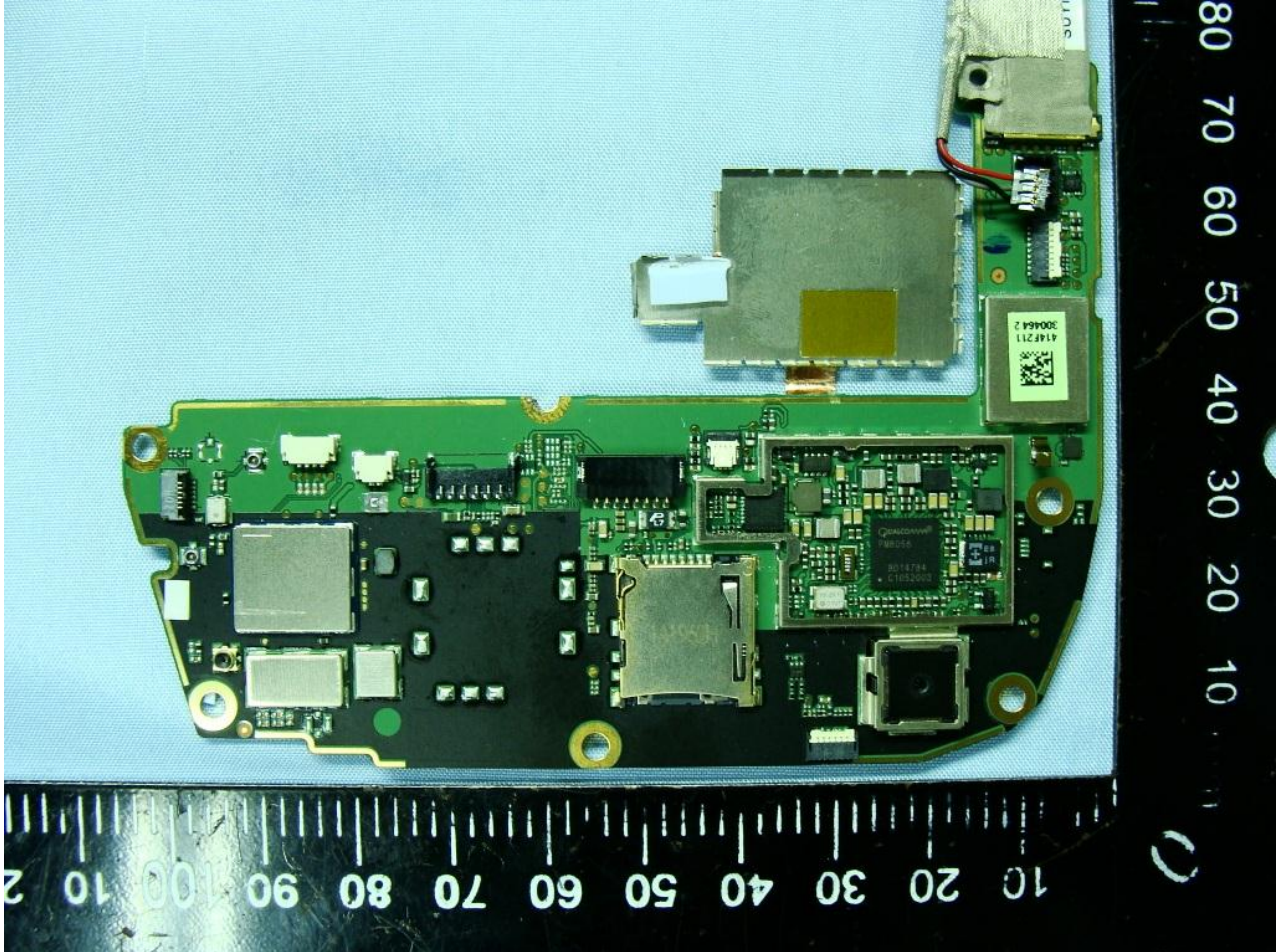

### 3. Internal Photograph of EUT

Model Name: PG41400

Model Name: PG41400

Model Name: PG41400

Model Name: PG41400

Model Name: PG41400

**Model Name: PG41400**

**WLAN & Bluetooth Antenna (Tx / Rx)**

**Model Name: PG41400**

**GPS Antenna (Rx)**