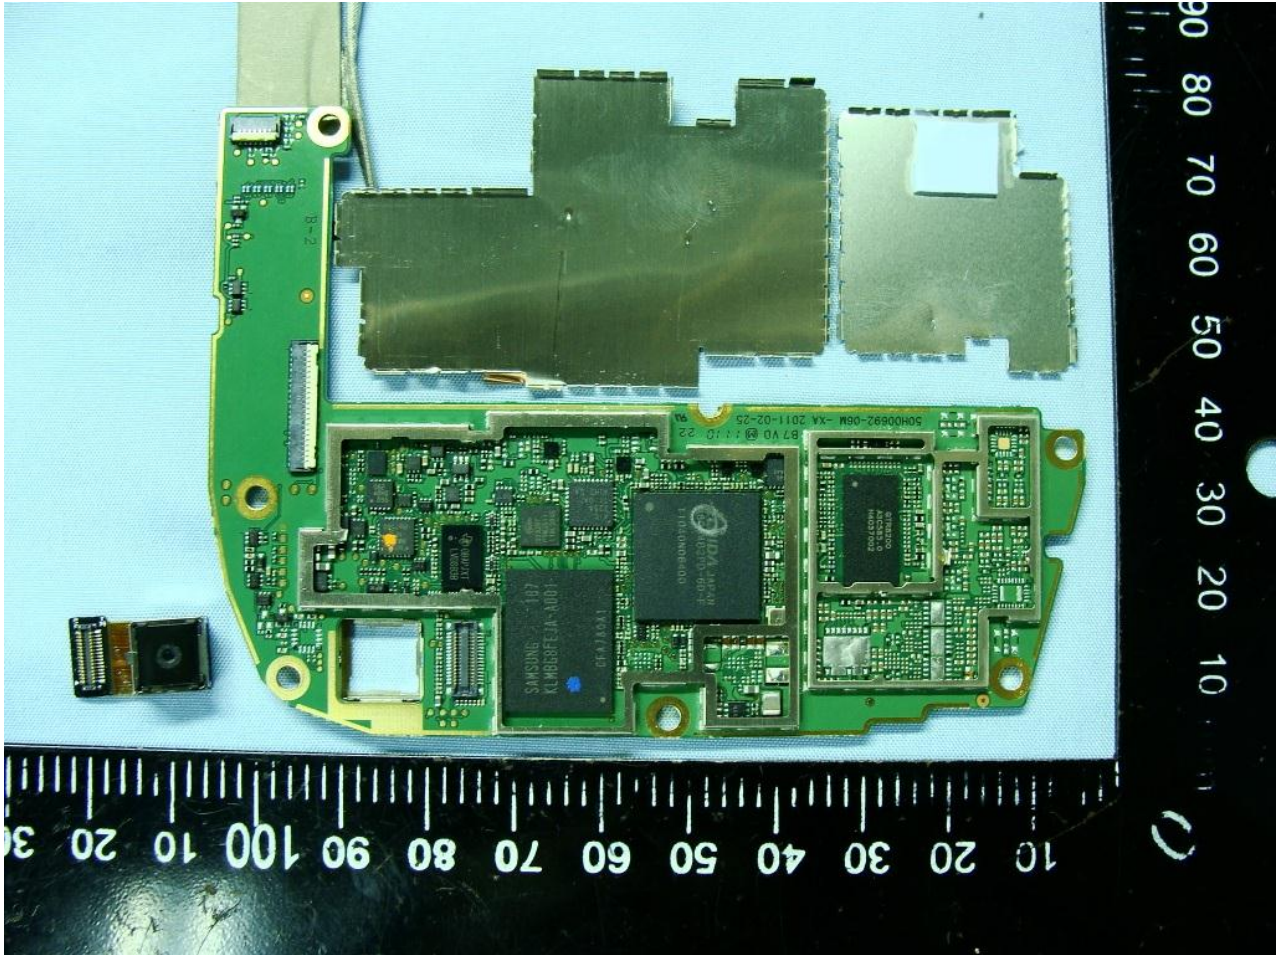

### 3. Internal Photograph of EUT

Model Name: PG41400

Model Name: PG41400

Model Name: PG41400

Model Name: PG41400

Model Name: PG41400

**Model Name: PG41400**

**WLAN & Bluetooth Antenna (Tx / Rx)**

**Model Name: PG41400**

**GPS Antenna (Rx)**