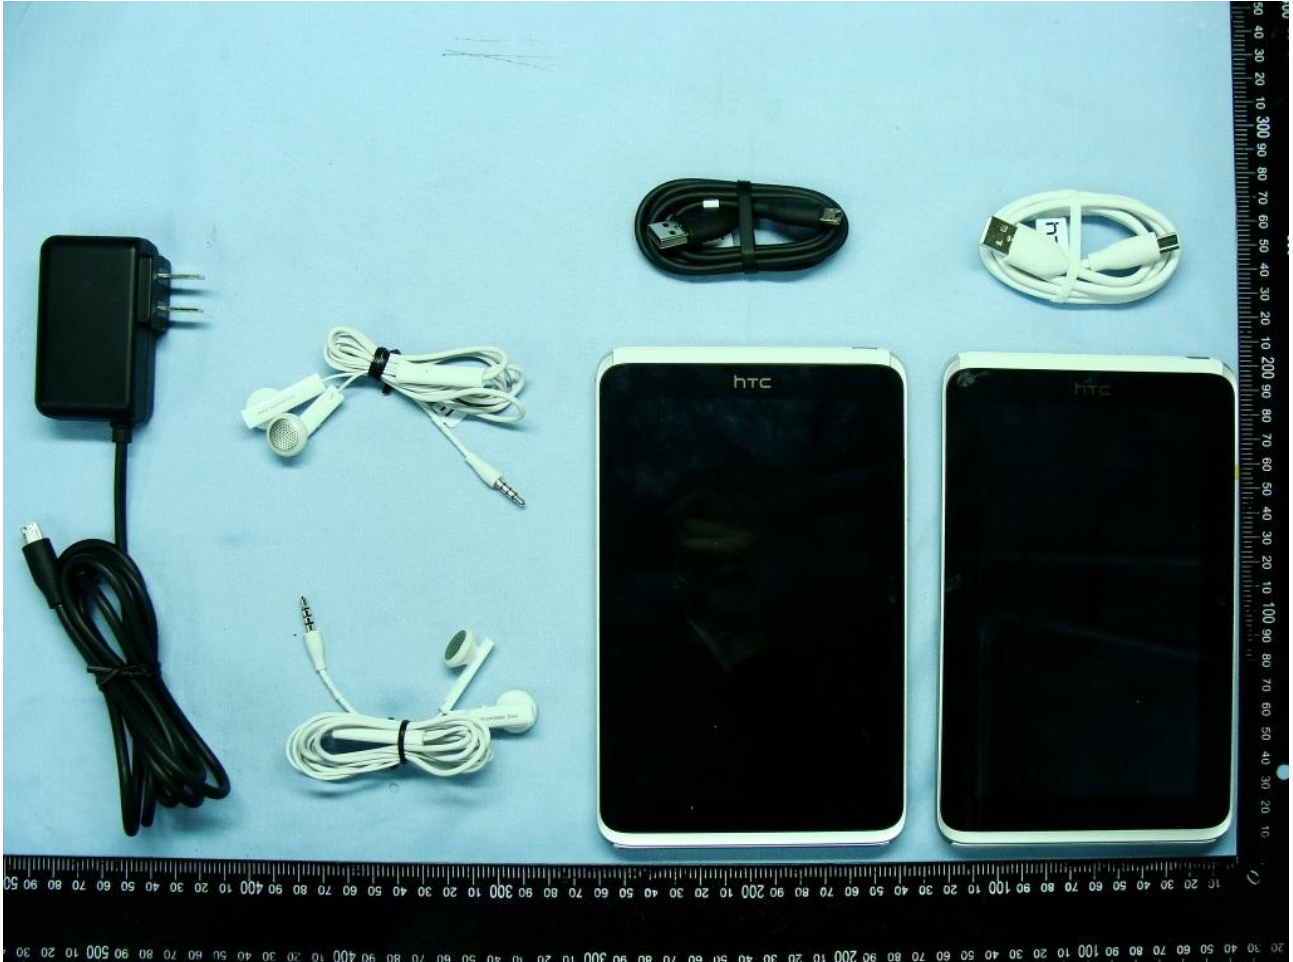

Model Name: PG41400