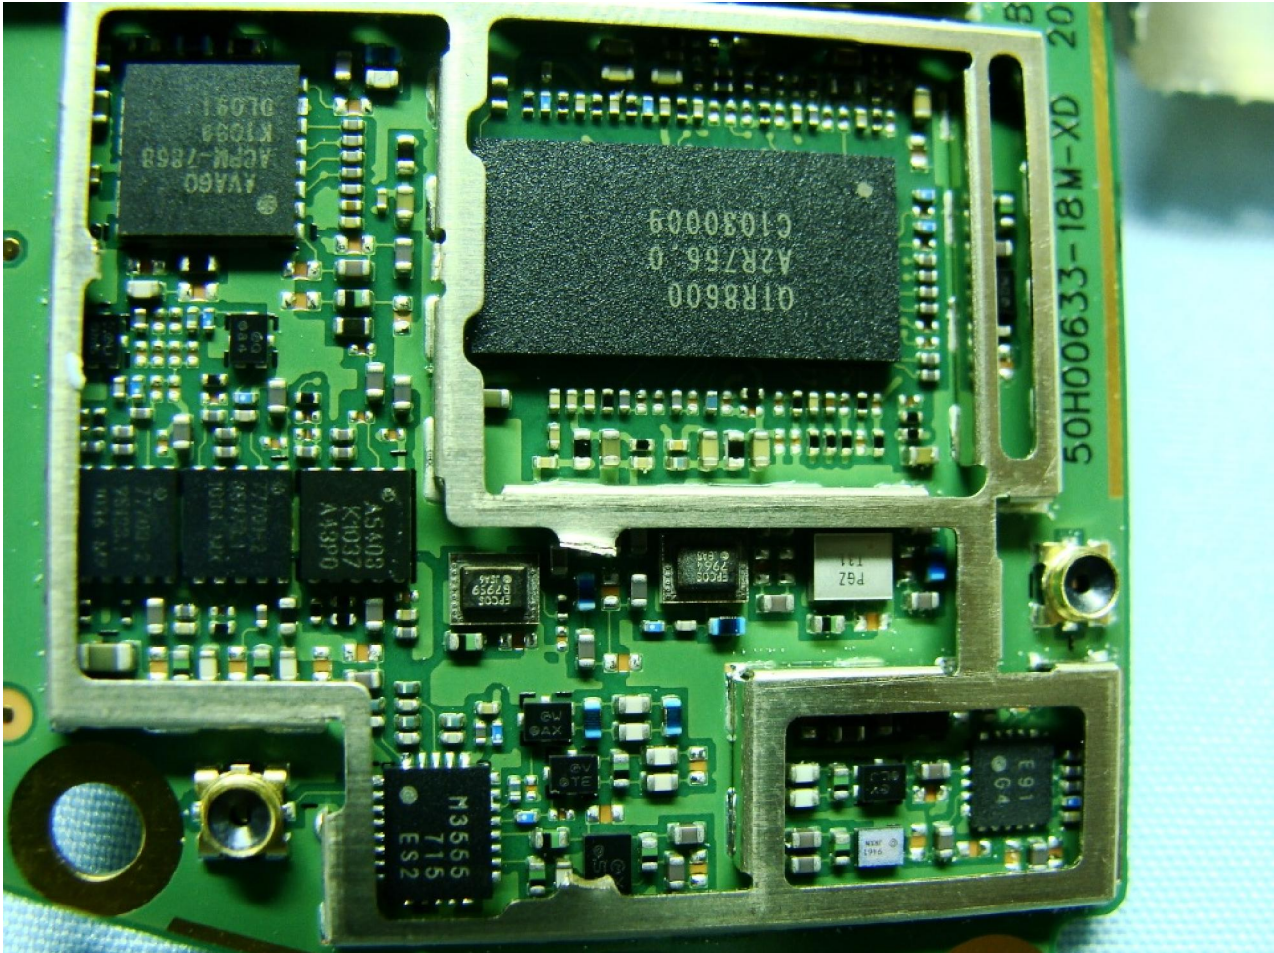

3. Internal Photograph of EUT

Model Name: PG41120

Model Name: PG41120

Model Name: PG41120

Model Name: PG41120

Model Name: PG41120

Model Name: PG41120

Model Name: PG41120

Model Name: PG41120

Model Name: PG41120

Model Name: PG41120

WWAN Antenna <Tx/Rx>

Model Name: PG41120

Model Name: PG41120

GPS Antenna <Rx>