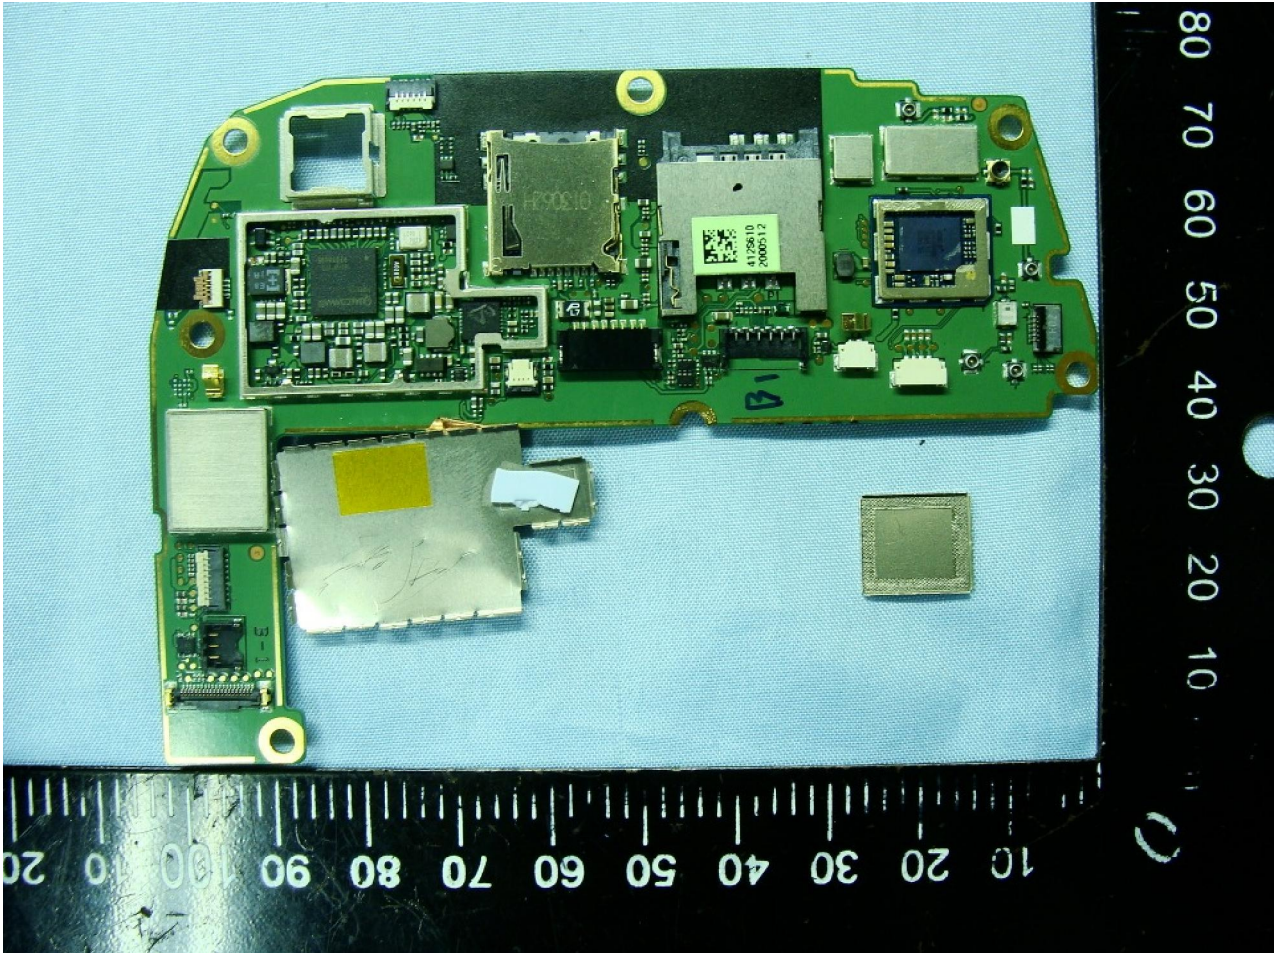

3. Internal Photograph of EUT

Model Name: PG41120

Model Name: PG41120

Model Name: PG41120

Model Name: PG41120

Model Name: PG41120

Model Name: PG41120

Model Name: PG41120

Model Name: PG41120

Model Name: PG41120

Model Name: PG41120

WWAN Antenna <Tx/Rx>

Model Name: PG41120

Model Name: PG41120

GPS Antenna <Rx>