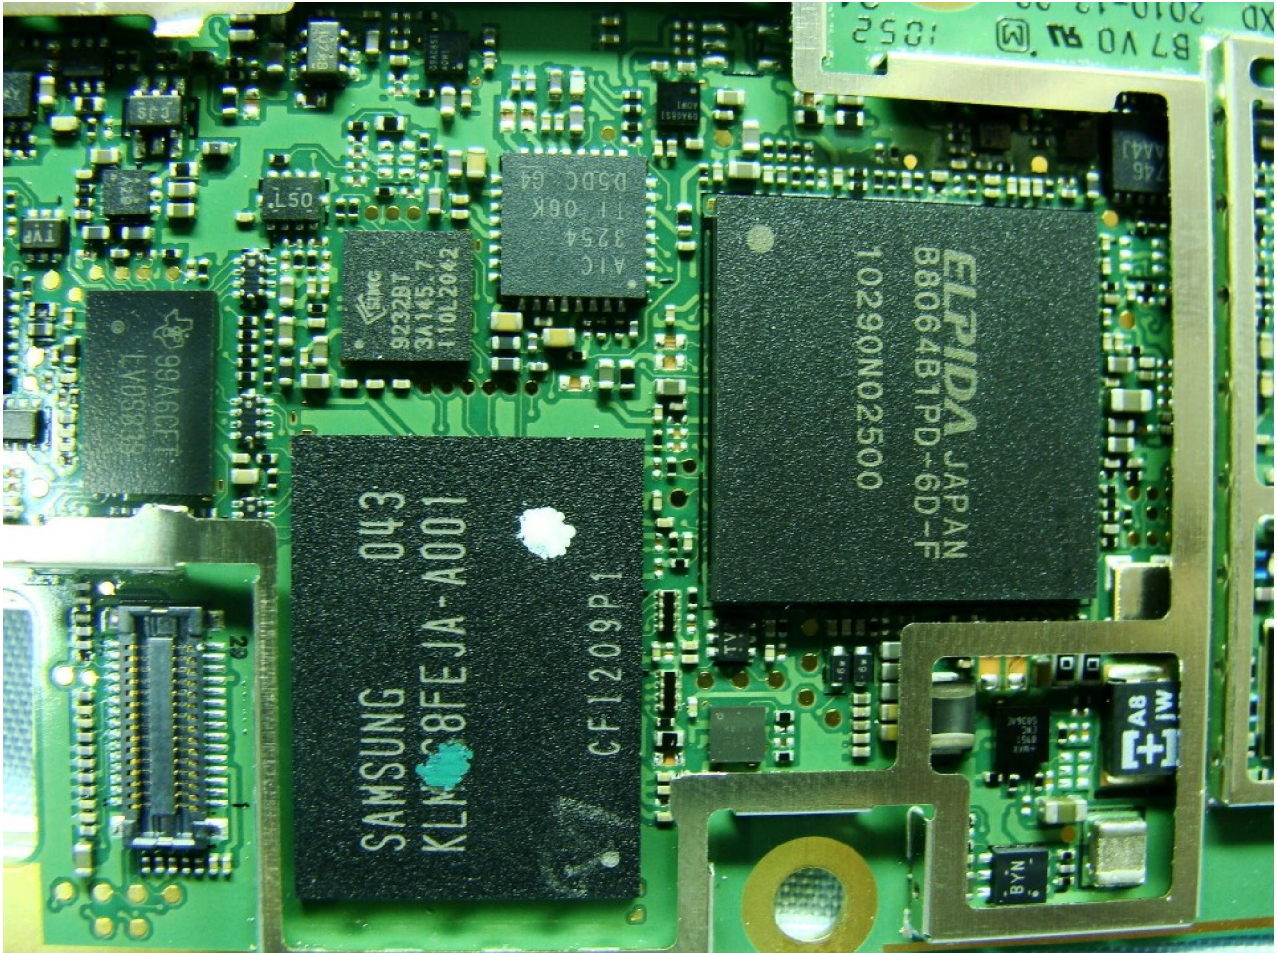

3. Internal Photograph of EUT

Model Name: PG41120

Model Name: PG41120

Model Name: PG41120

Model Name: PG41120

Model Name: PG41120

Model Name: PG41120

Model Name: PG41120

Model Name: PG41120

Model Name: PG41120

Model Name: PG41120

WWAN Antenna <Tx/Rx>

Model Name: PG41120

Model Name: PG41120

GPS Antenna <Rx>