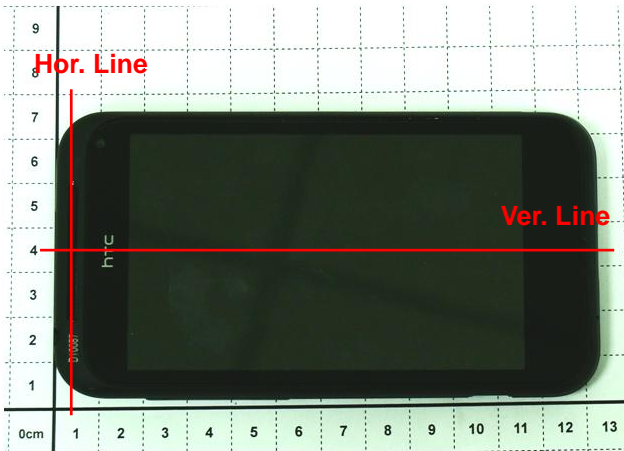

### Appendix D. Test Setup Photos

Front View

Rear View

Right Cheek

Right Tilted

Left Cheek

Left Tilted

Front Face of the DUT with Phantom 1 cm Gap  
(DUT without Earphone)

Rear Face of the DUT with Phantom 1 cm Gap  
(DUT without Earphone)

Rear Face of the DUT with Phantom 1 cm Gap  
(DUT with Earphone 1)

Rear Face of the DUT with Phantom 1 cm Gap  
(DUT with Earphone 2)

Rear Face of the DUT with Phantom 1 cm Gap  
(DUT with Earphone 3)

Bottom Side of the DUT with Phantom 1 cm Gap  
(DUT without Earphone)

Right Side of the DUT with Phantom 1 cm Gap  
(DUT without Earphone)

Left Side of the DUT with Phantom 1 cm Gap  
(DUT without Earphone)