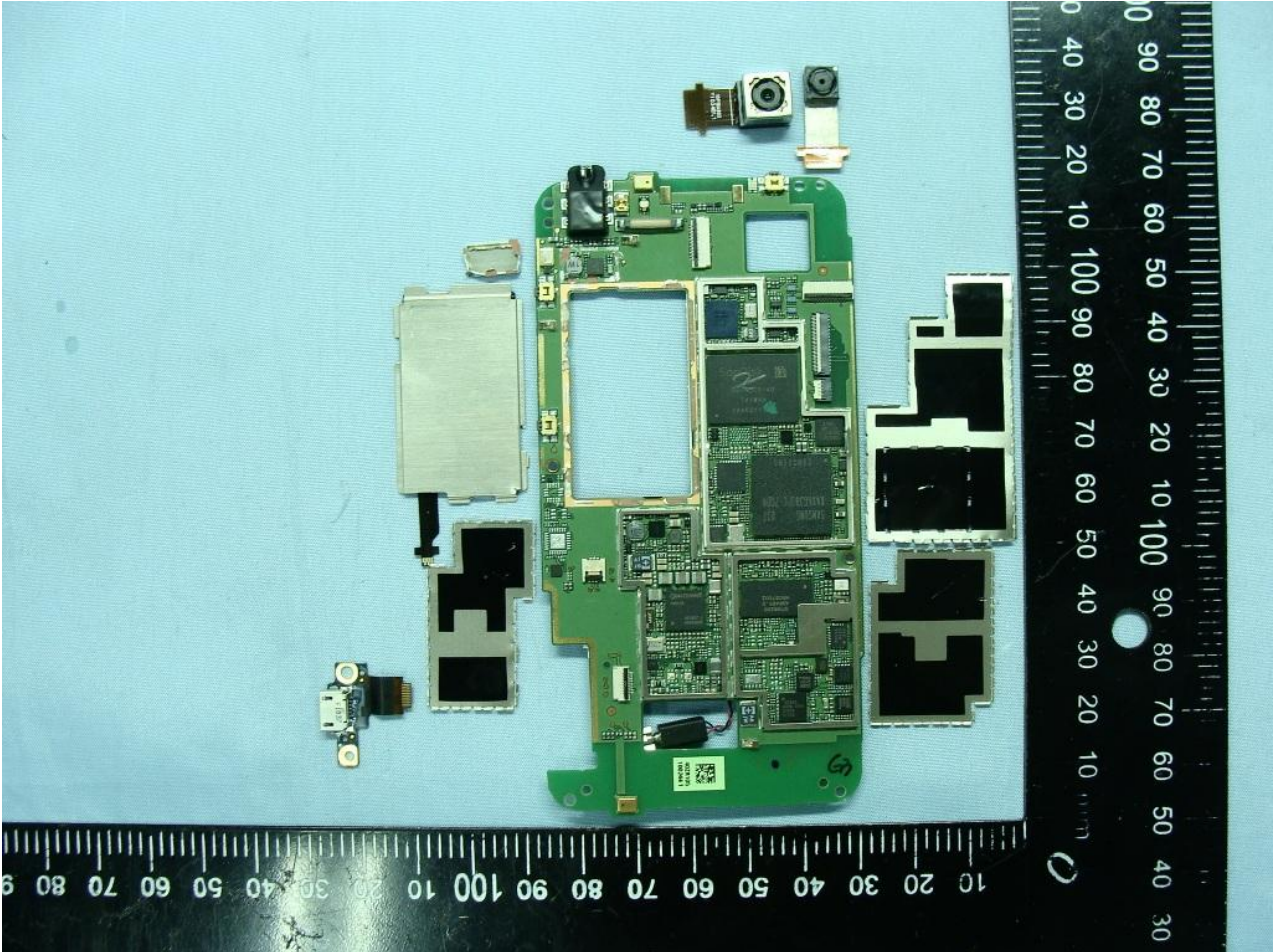

3. Internal Photograph of EUT

Model Name: PG32120

Model Name: PG32120

Model Name: PG32120

Model Name: PG32120

WLAN & Bluetooth Antenna

Model Name: PG32120

GPS Antenna