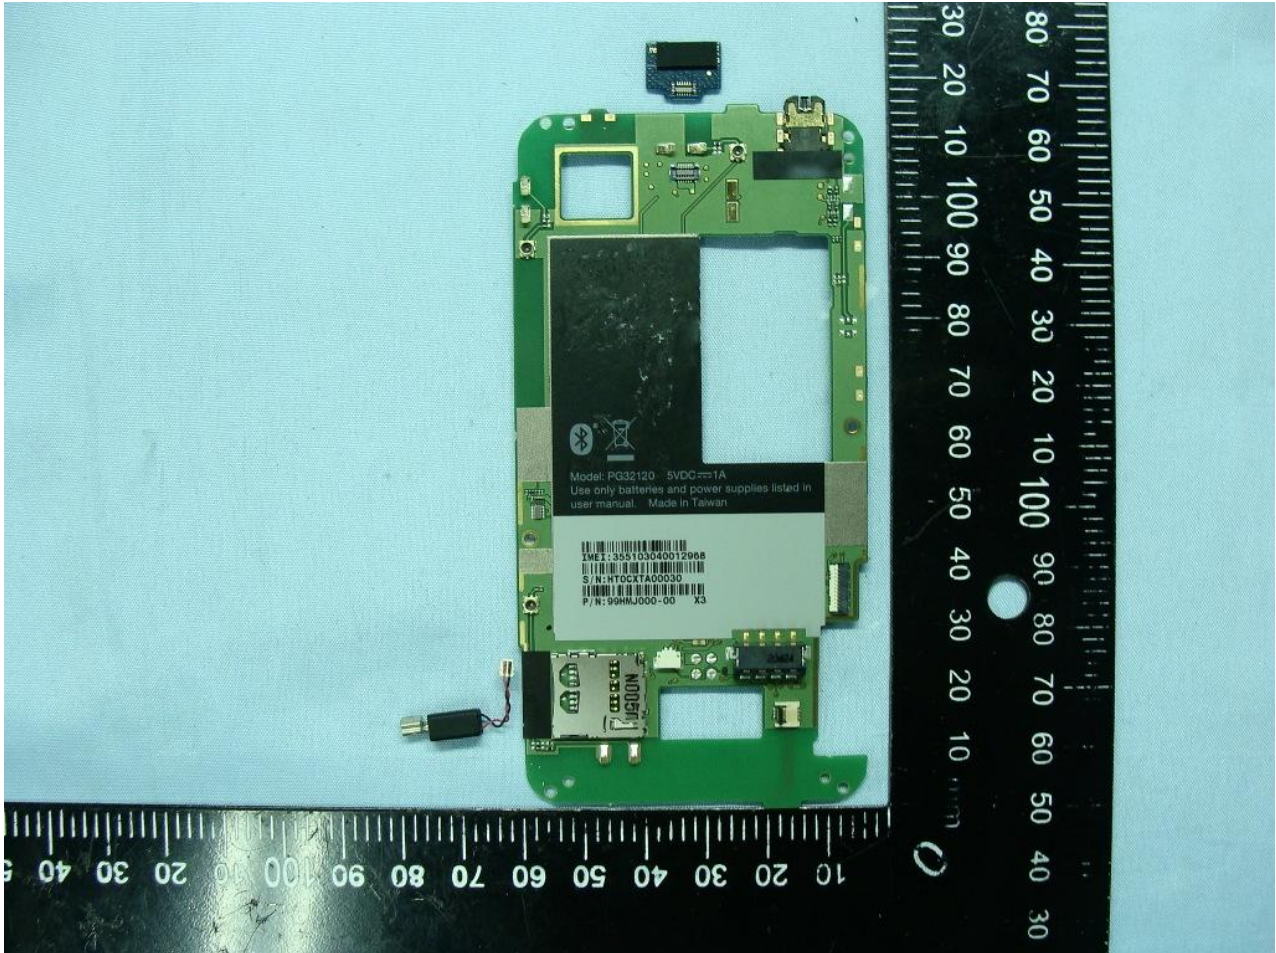

3. Internal Photograph of EUT

Model Name: PG32120

Model Name: PG32120

Model Name: PG32120

Model Name: PG32120

WLAN & Bluetooth Antenna

Model Name: PG32120

GPS Antenna