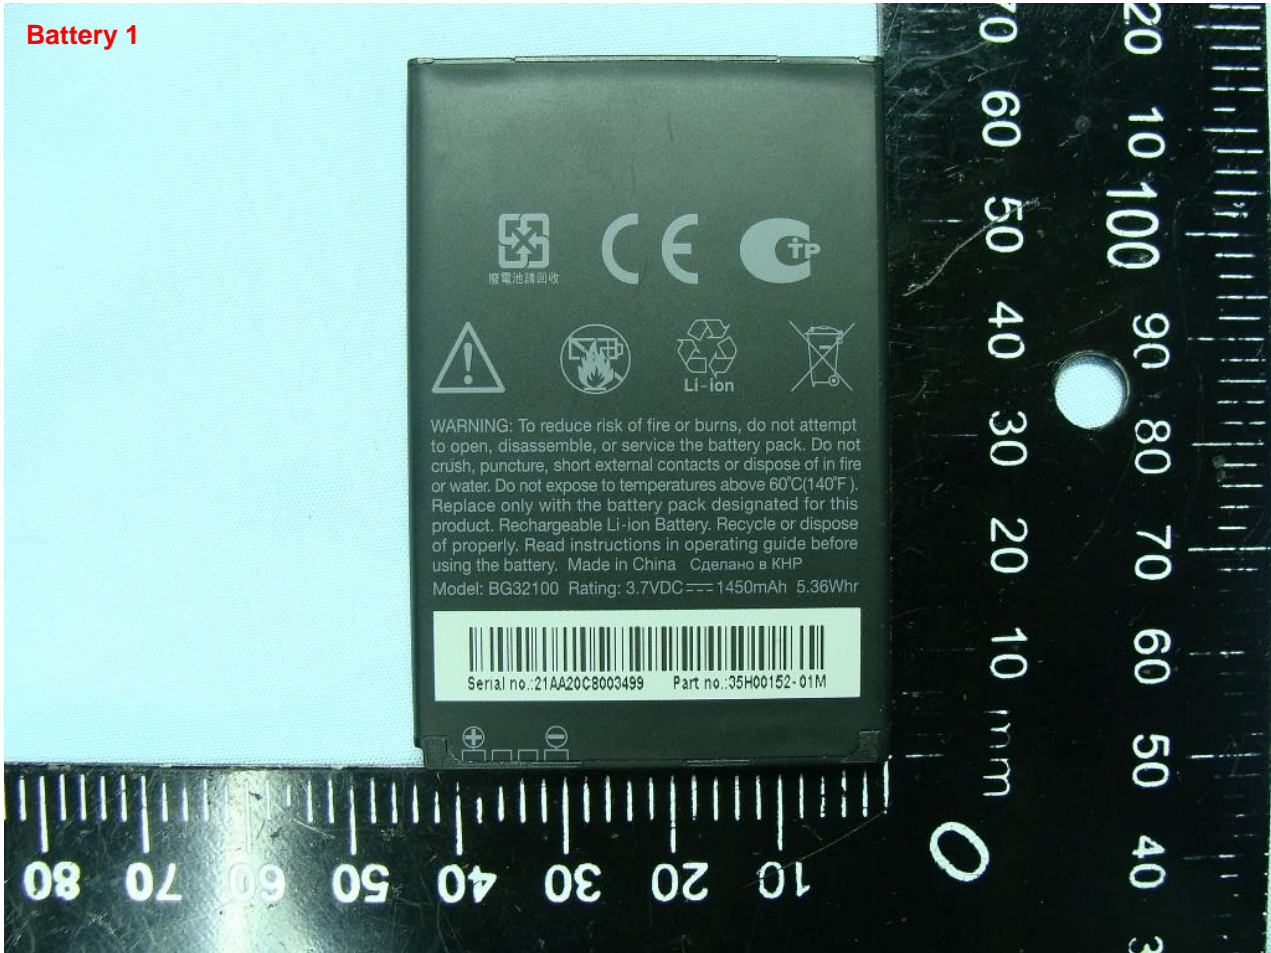

Remark: For accessories equipped with this EUT, please refer to the following photos.

Model Name: PG32120

Model Name: PG32120

Adapter 1

Model Name: PG32120

Adapter 2

Model Name: PG32120

Battery 1