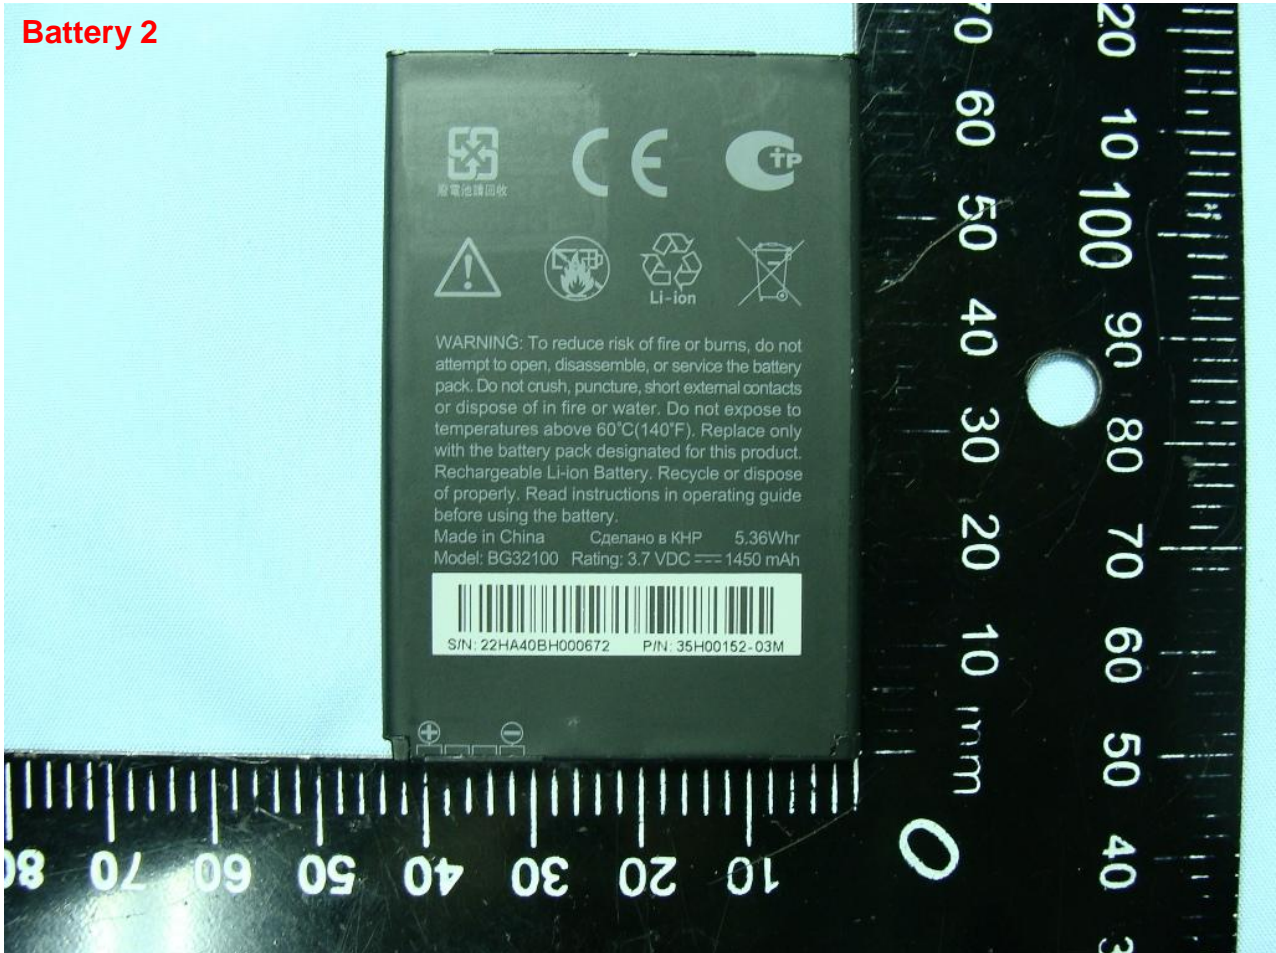

Model Name: PG32100

Battery 2