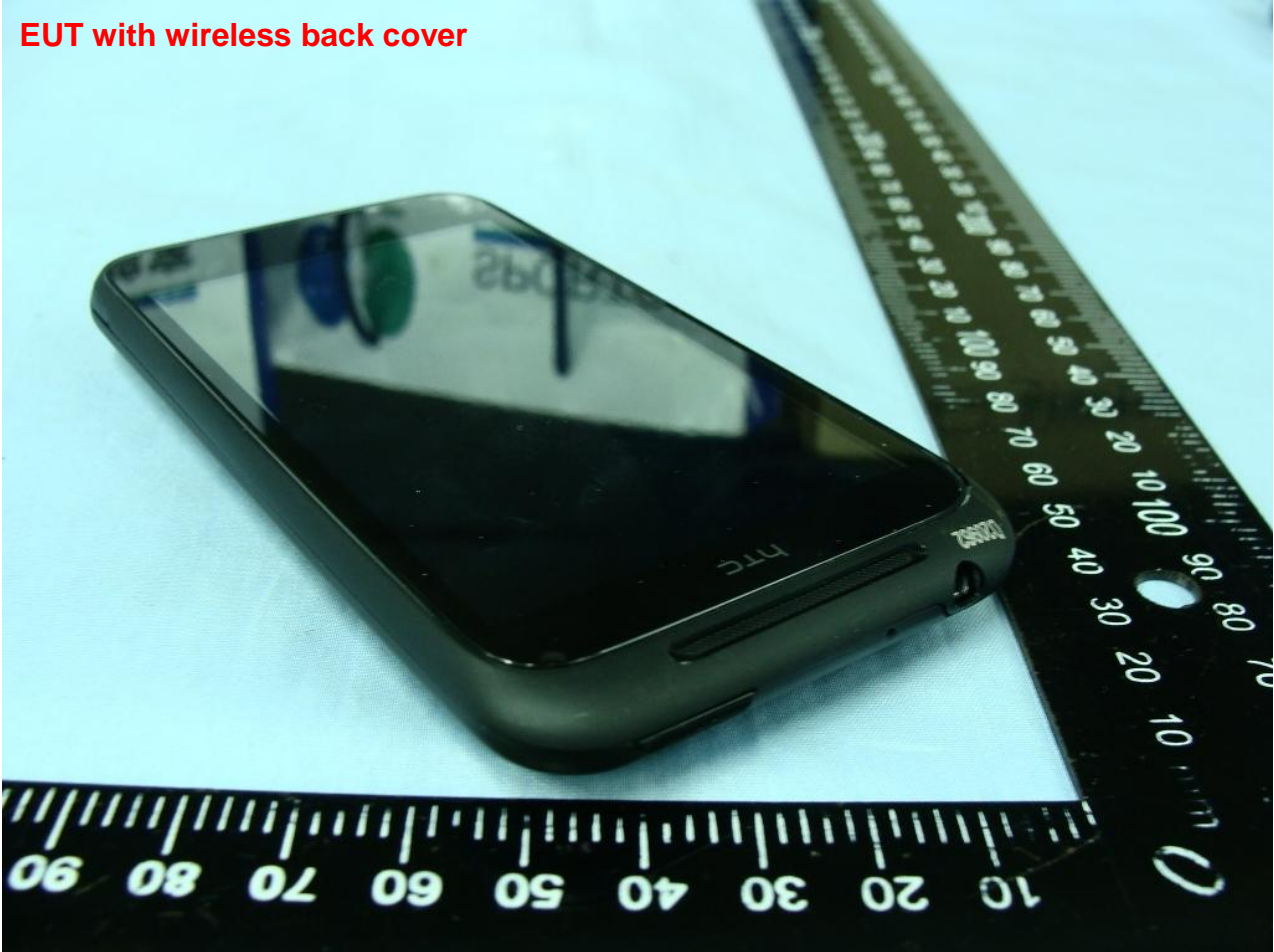

Model Name: PG32100

EUT with wireless back cover