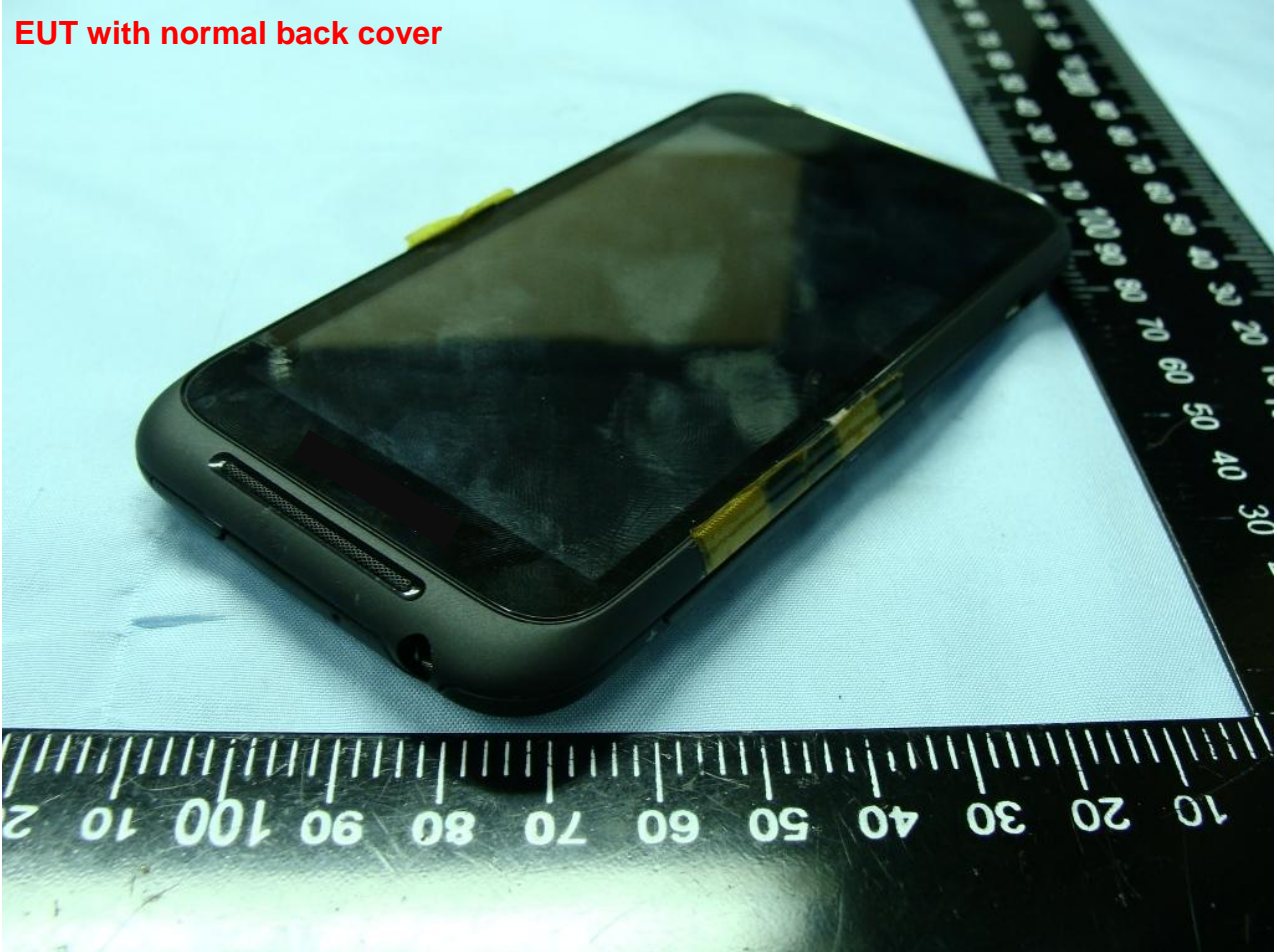

1. External Photograph of EUT

Model Name: PG32100

EUT with normal back cover

Model Name: PG32100

Model Name: PG32100

EUT with thick back cover

Model Name: PG32100

Model Name: PG32100

EUT with wireless back cover

Model Name: PG32100

2. Photograph of Accessory

Model Name: PG32100

List of Accessory:

Specification of Accessory		
AC Adapter 1	Brand Name	HTC
	Manufacturer	Foxlink
	Model Name	TCP300
AC Adapter 2	Brand Name	HTC
	Manufacturer	Delta
	Model Name	TCP300
Battery 1	Brand Name	HTC
	Manufacturer	HT
	Model Name	BG32100
Battery 2	Brand Name	HTC
	Manufacturer	Formosa
	Model Name	BG32100
Battery 3	Brand Name	HTC
	Manufacturer	HT
	Model Name	PG32200(BTE6350)
USB Cable 1	Brand Name	COXOC
	Model Name	DC M411
USB Cable 2	Brand Name	Foxlink
	Model Name	DC M411