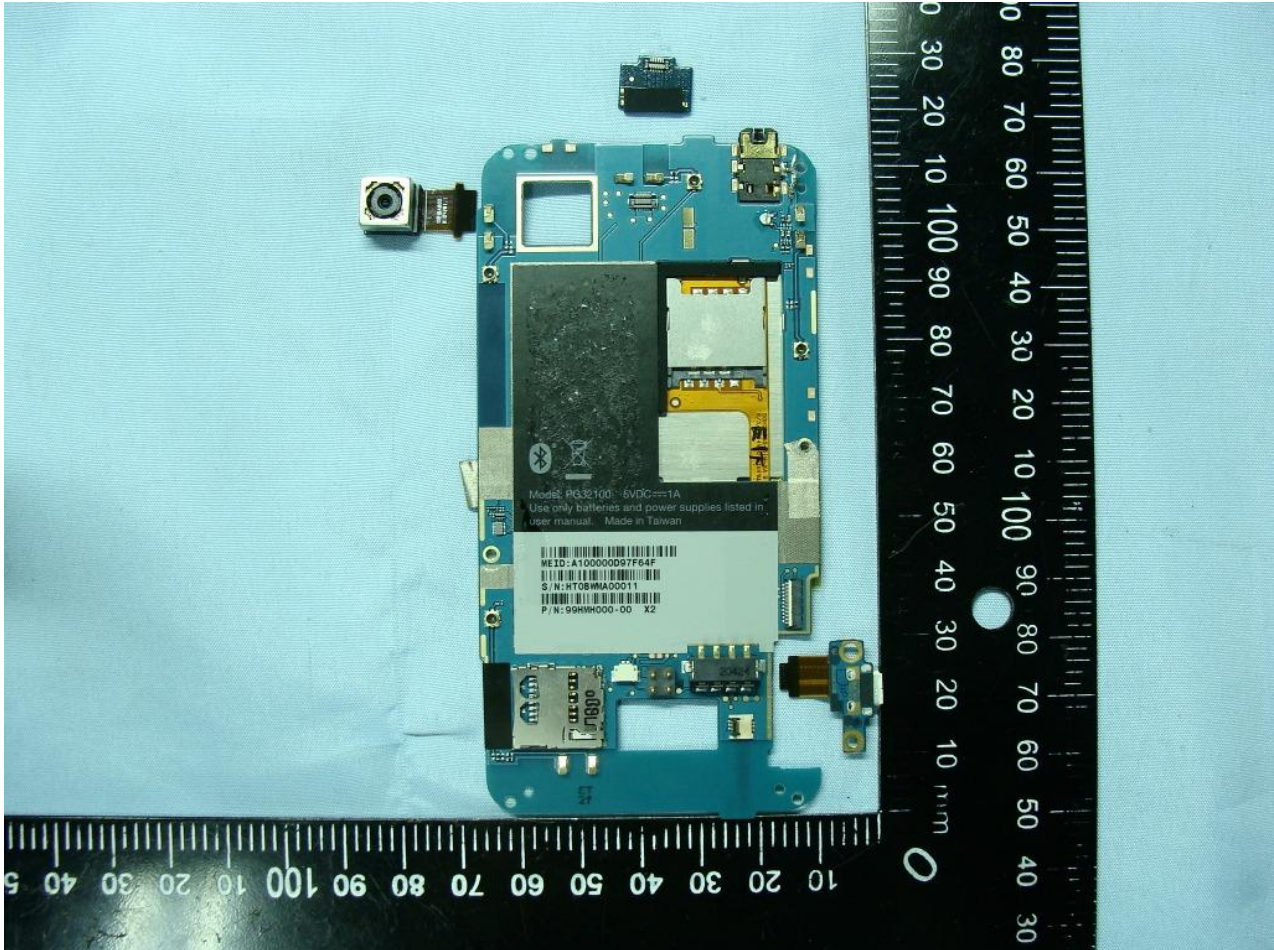

3. Internal Photograph of EUT

Model Name: PG32100

Model Name: PG32100

Model Name: PG32100

EUT with normal back cover

Model Name: PG32100

EUT with thick back cover

Model Name: PG32100