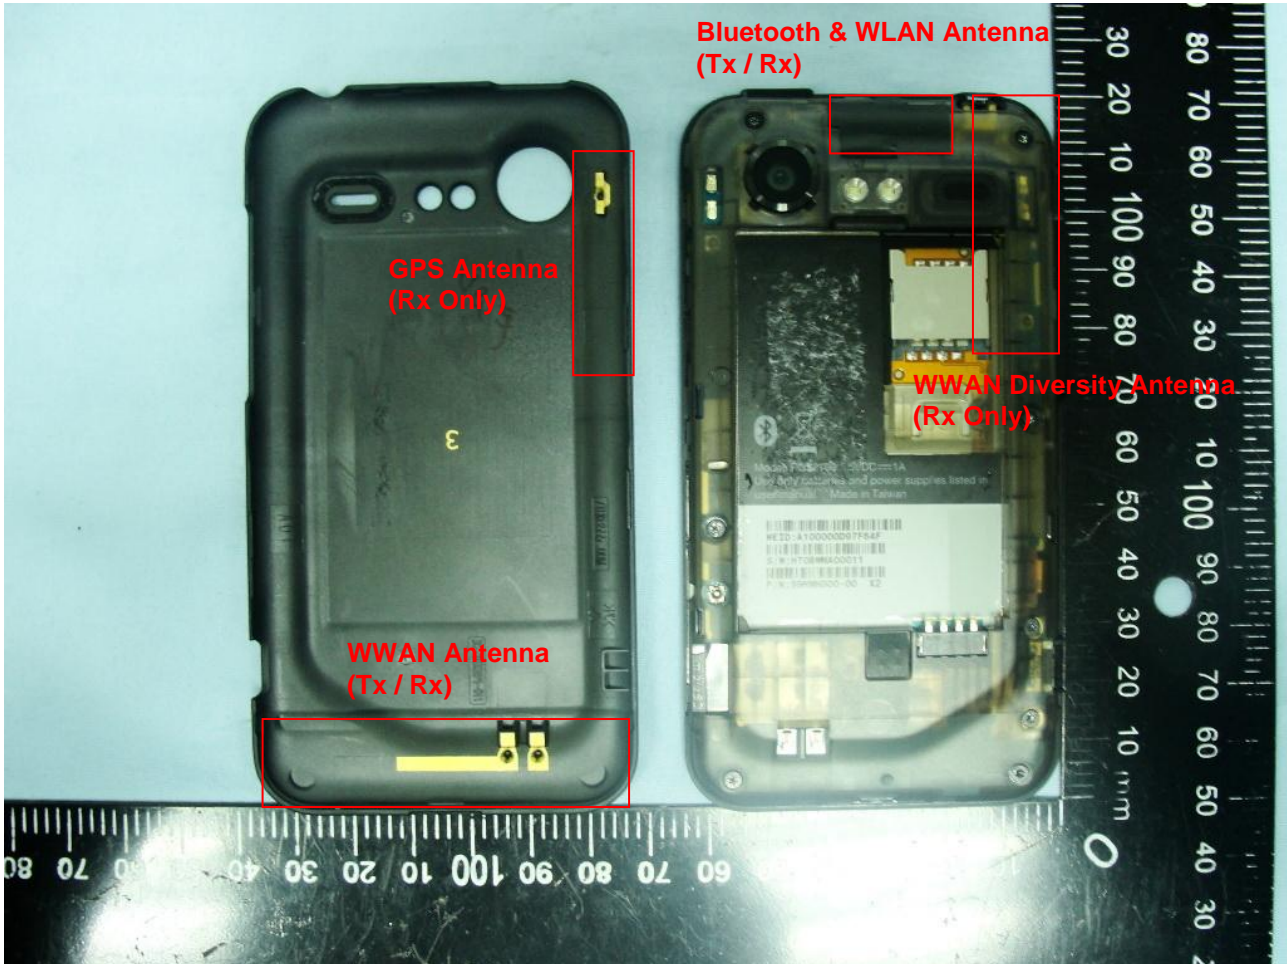

Model Name: PG32100

Antenna location	Antenna Distance (cm)
WWAN to WWAN Diversity	5.9
Bluetooth & WLAN to WWAN Diversity	0.2
WWAN to Bluetooth & WLAN	9.2