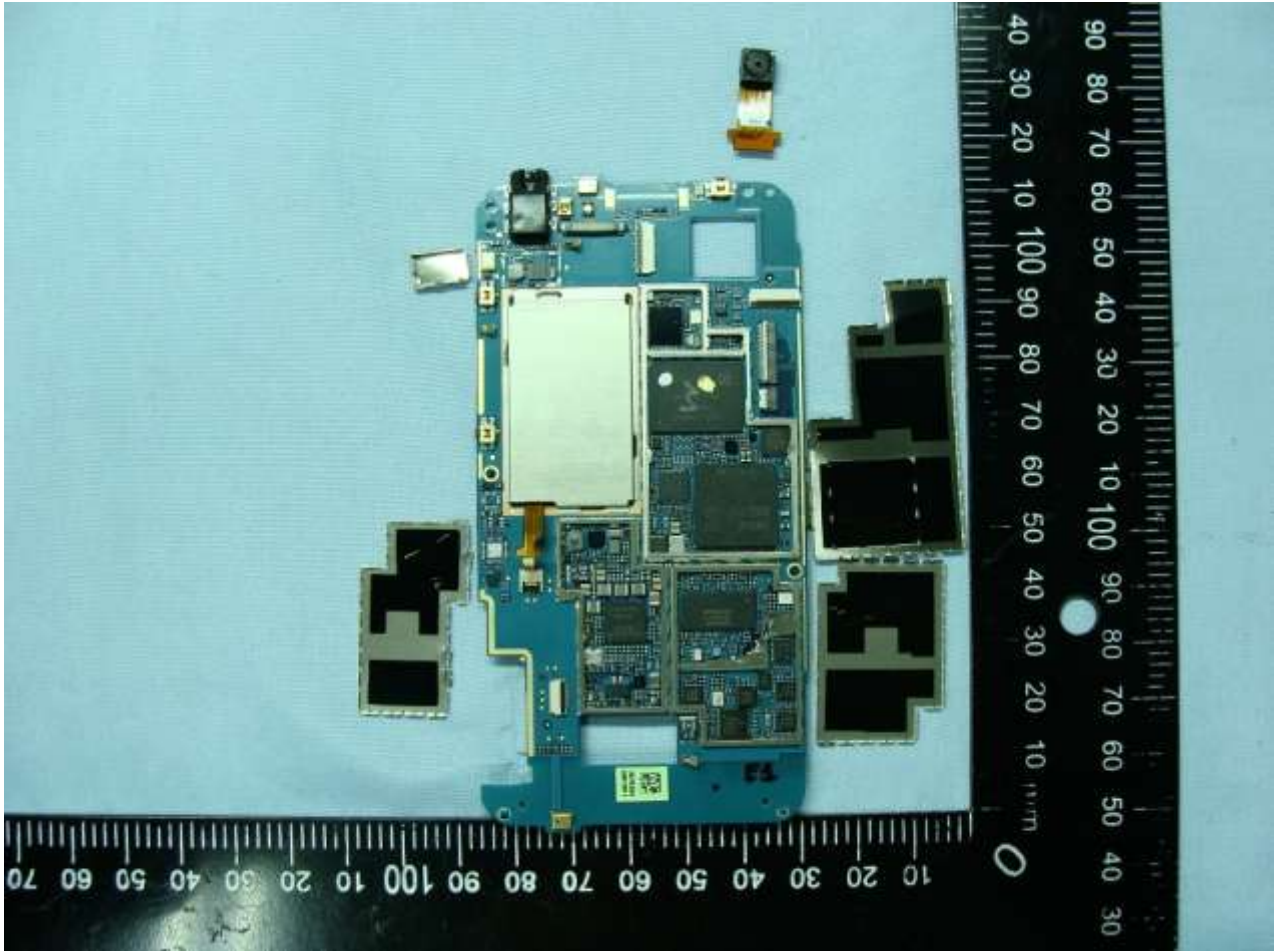

3. Internal Photograph of EUT

Model Name: PG32100

Model Name: PG32100

Model Name: PG32100

WWAN Diversity Antenna

Model Name: PG32100

WWAN Main Antenna

Model Name: PG32100

Bluetooth & WLAN Antenna

Model Name: PG32100

GPS Antenna