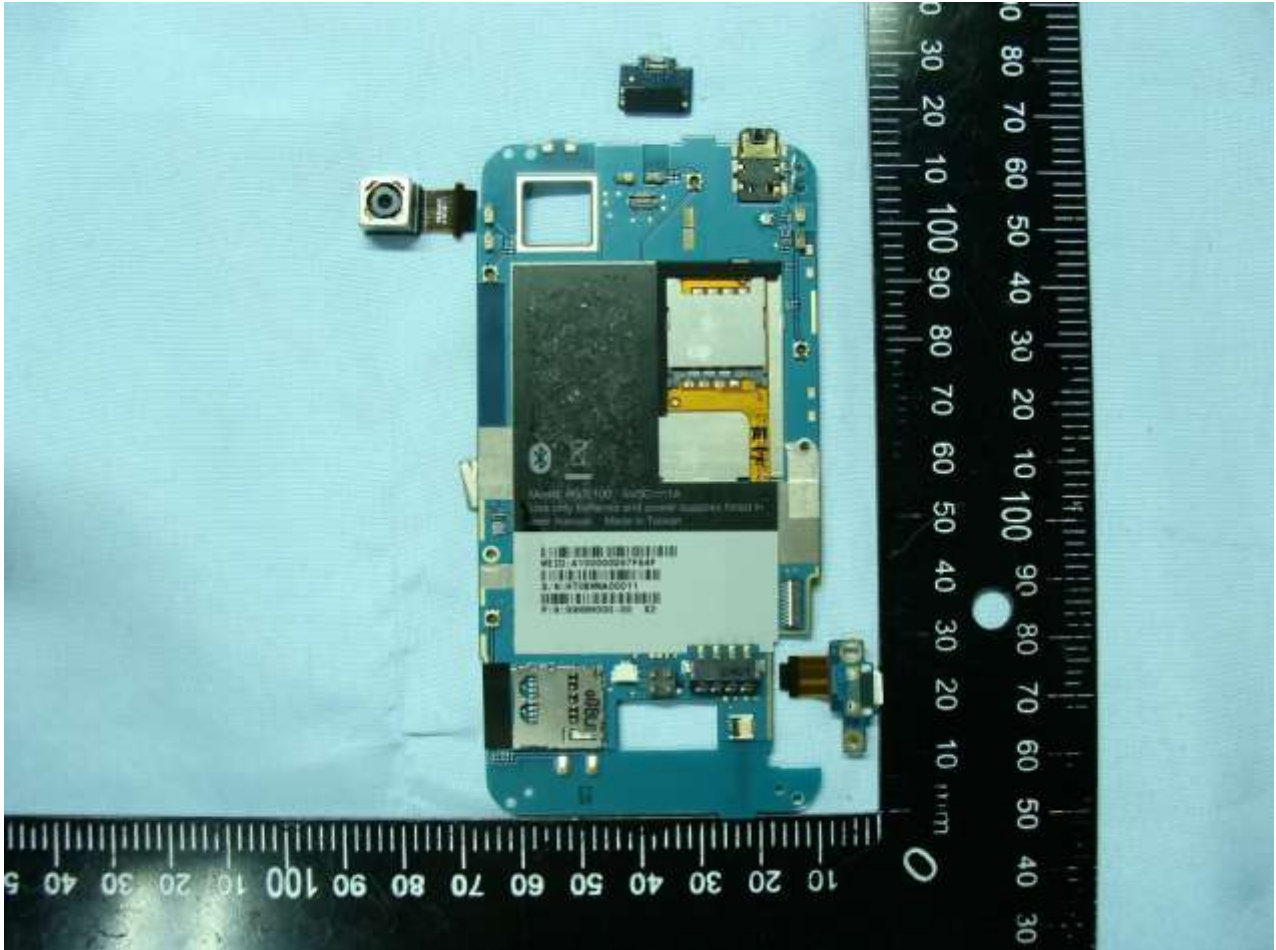

3. Internal Photograph of EUT

Model Name: PG32100

Model Name: PG32100

Model Name: PG32100

WWAN Diversity Antenna

Model Name: PG32100

WWAN Main Antenna

Model Name: PG32100

Bluetooth & WLAN Antenna

Model Name: PG32100

GPS Antenna